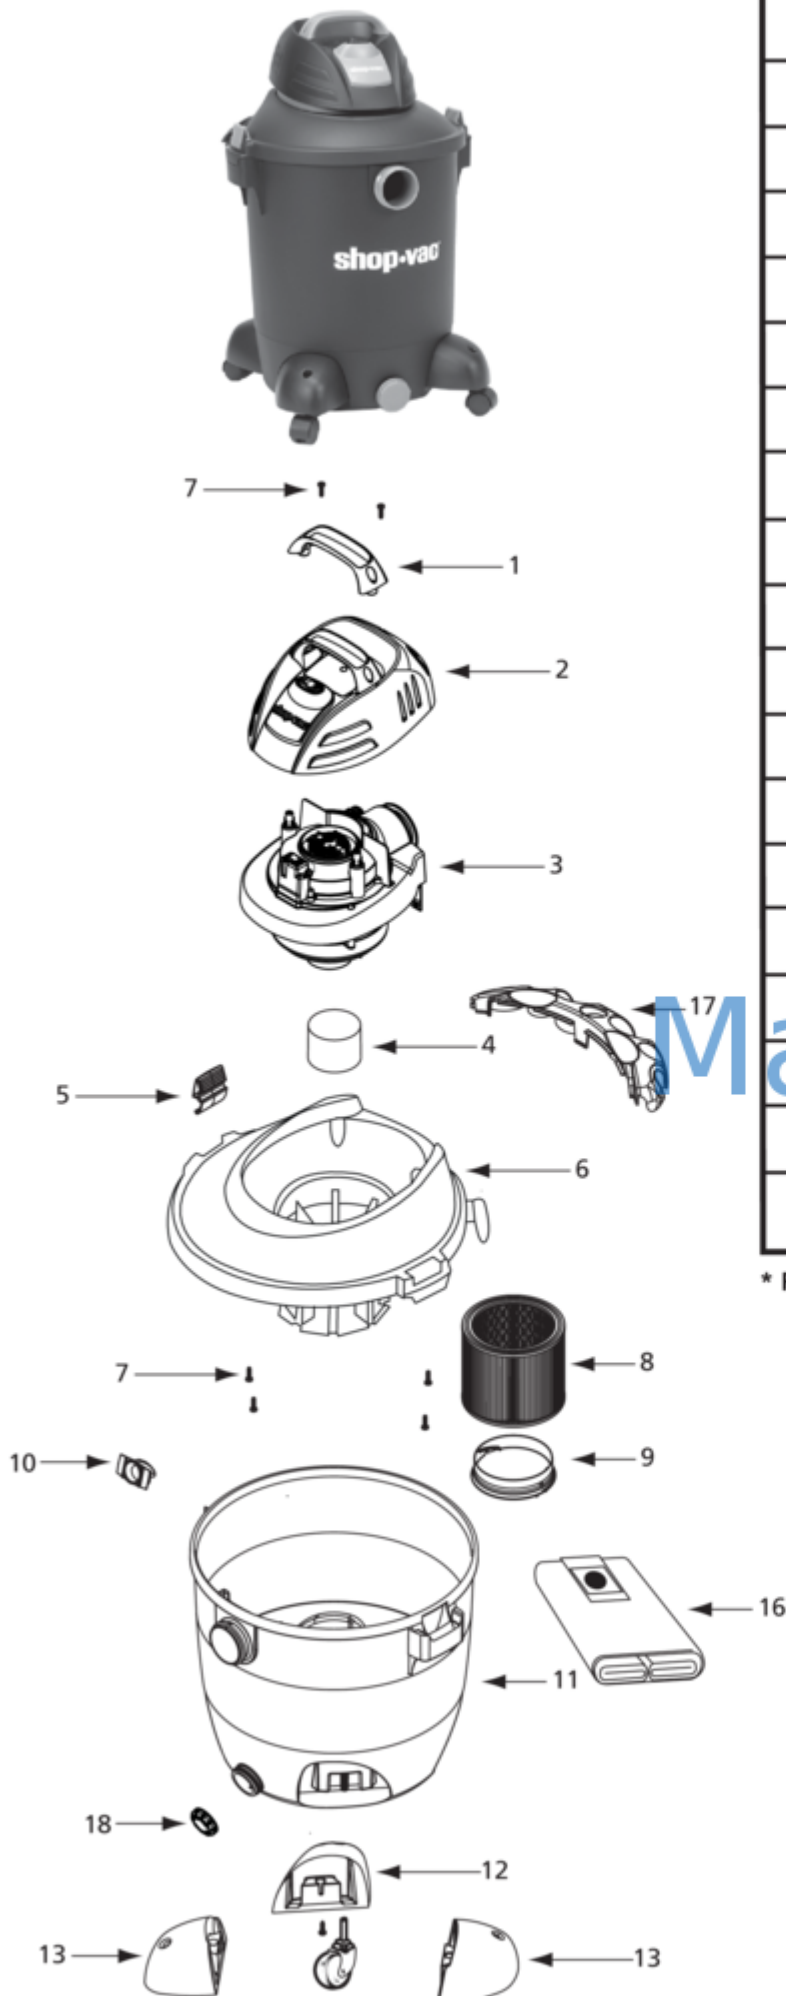

This Owner's Manual is provided and hosted by [Appliance Factory Parts](#).

Shop Vac SL14-400 Owner's Manual

[Shop genuine replacement parts for Shop Vac
SL14-400](#)

[Find Your Shop Vac Vacuum Cleaner Parts - Select From 487 Models](#)

----- Manual continues below -----

SL14 Series

Model S

ITEM	DESCRIPTION
1	Handle
2	Motor Cover
3	Power Unit Assembly
4	Float
5	Lid Latch
6	Lid Cage & Latch Assembly
7	Screw 10 x 3/4" Trilobe Twin Lead
8	Cartridge Filter
9	Filter Retainer
10	Inlet deflector
11	Tank Assembly
12	Caster Foot A
13	Caster Foot B
14	Caster
15	Screw 10 x 3/4" SL Hex Head
16	Disposable Filter Bag
17	Tool Holder
18	Drain Cap