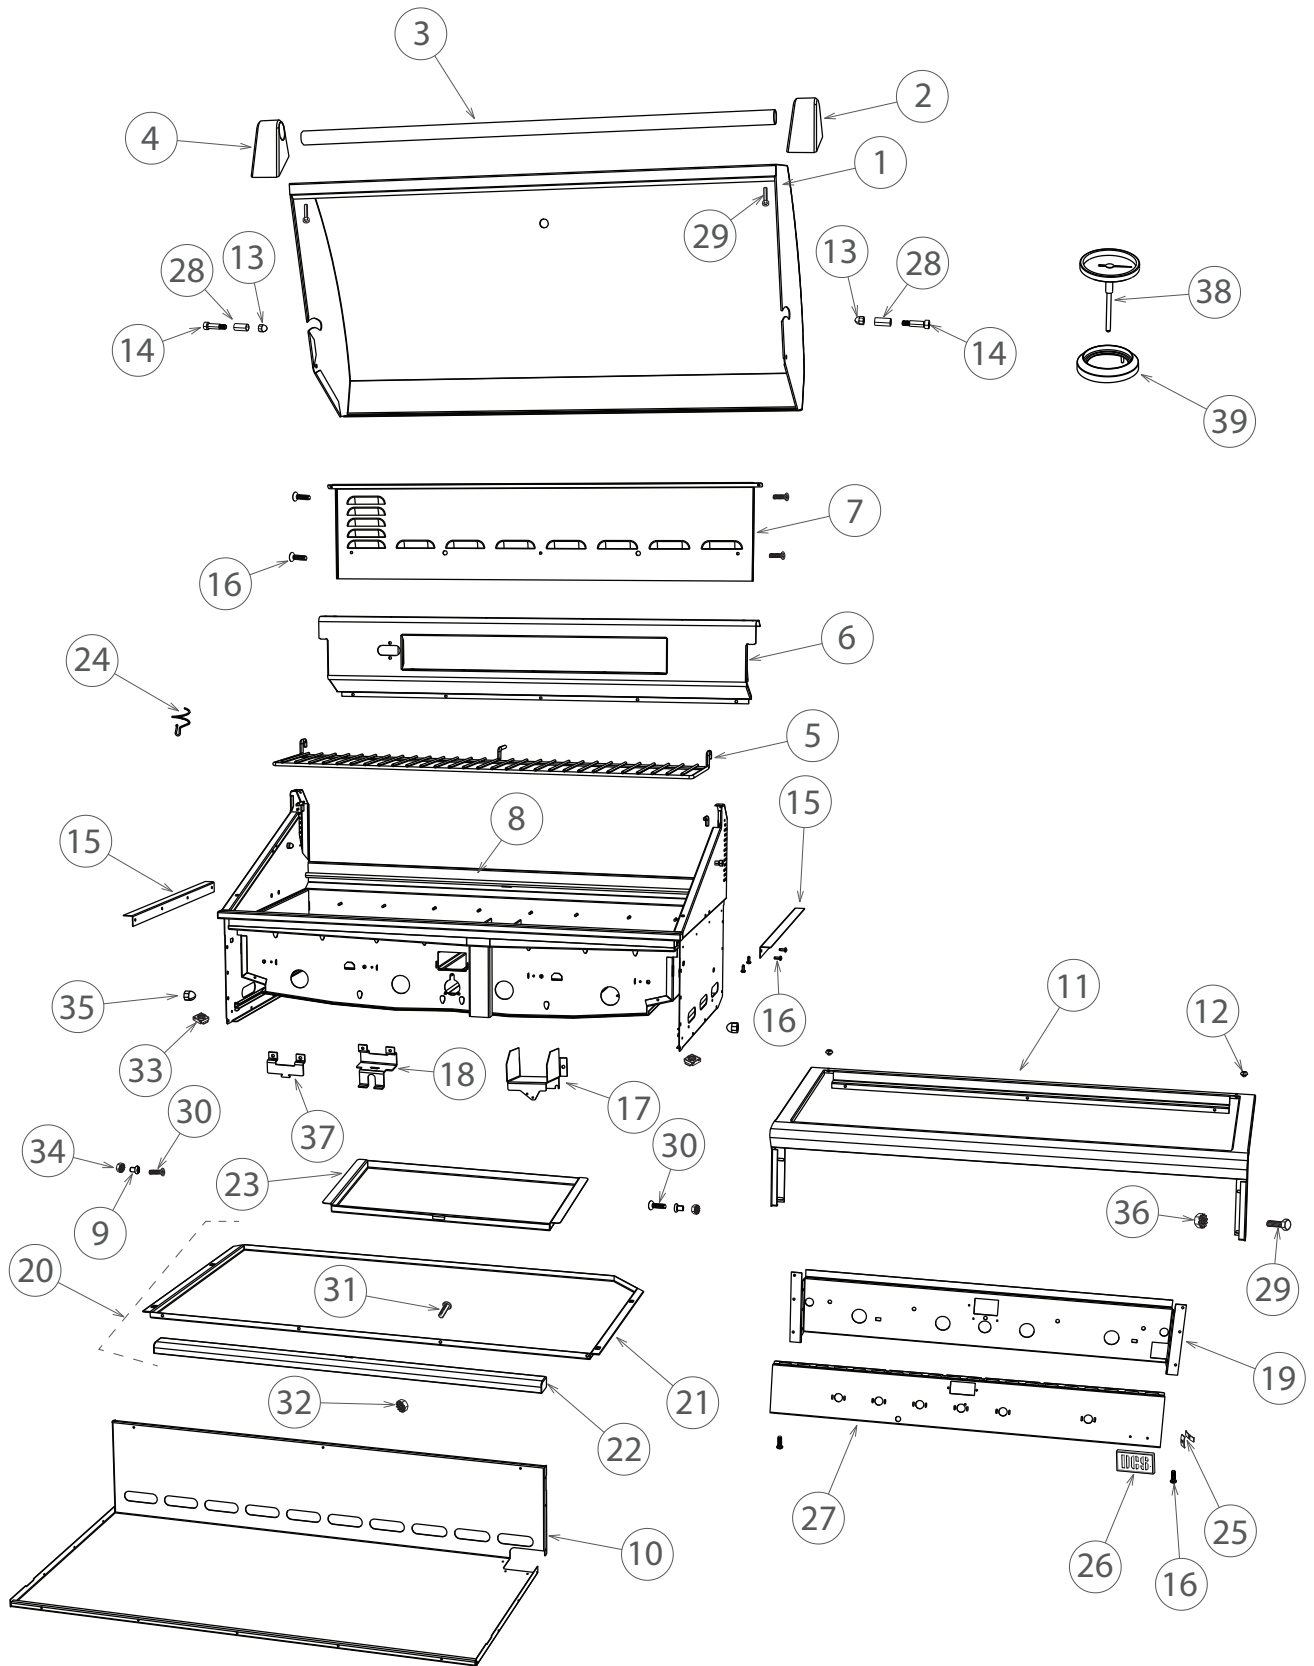

GRILL BODY COMPONENTS & ACCESSORIES

GRILL BODY COMPONENTS & ACCESSORIES

REFERENCE	PART NUMBER	PART DESCRIPTION
29	211323P	HEX 1/4-20X 1/2 FUL TH SS 10PK
30	250184	MS10-24 X 1 PH FLT 100 316 SS
31	237354	MS10-24X3/8 PH TRU SS (PKT 10)
32	211359P	NUT HEX10-24SS LOCK NYLON (10PK)
33	211408P	NUT W/RET 1/4-20 BLK (10PK)
34	218150	NUT HEX 10-24 KEPS SS (10PK)
35	211390	ACORN NUT LOCKING 1/4-20 SS
36	211398P	NUT KEPS 1/4-20 SS (10PK)
37	250319	LOCK BRACKET SAFETY VALVE AA
NI	591110	BKSET BH1-36/48 GRILLS DCS US
	Includes	BK USR/INSTL BH1-36/48 DCS US
	Includes	BK SRVCE/W'NTY OUTDR DCS USCA
38	251352	TEMPERATURE GAUGE GRILL SMALL
	Includes	WING NUT
39	251353	BEZEL TEMPERATURE DCS GRILL SMALL