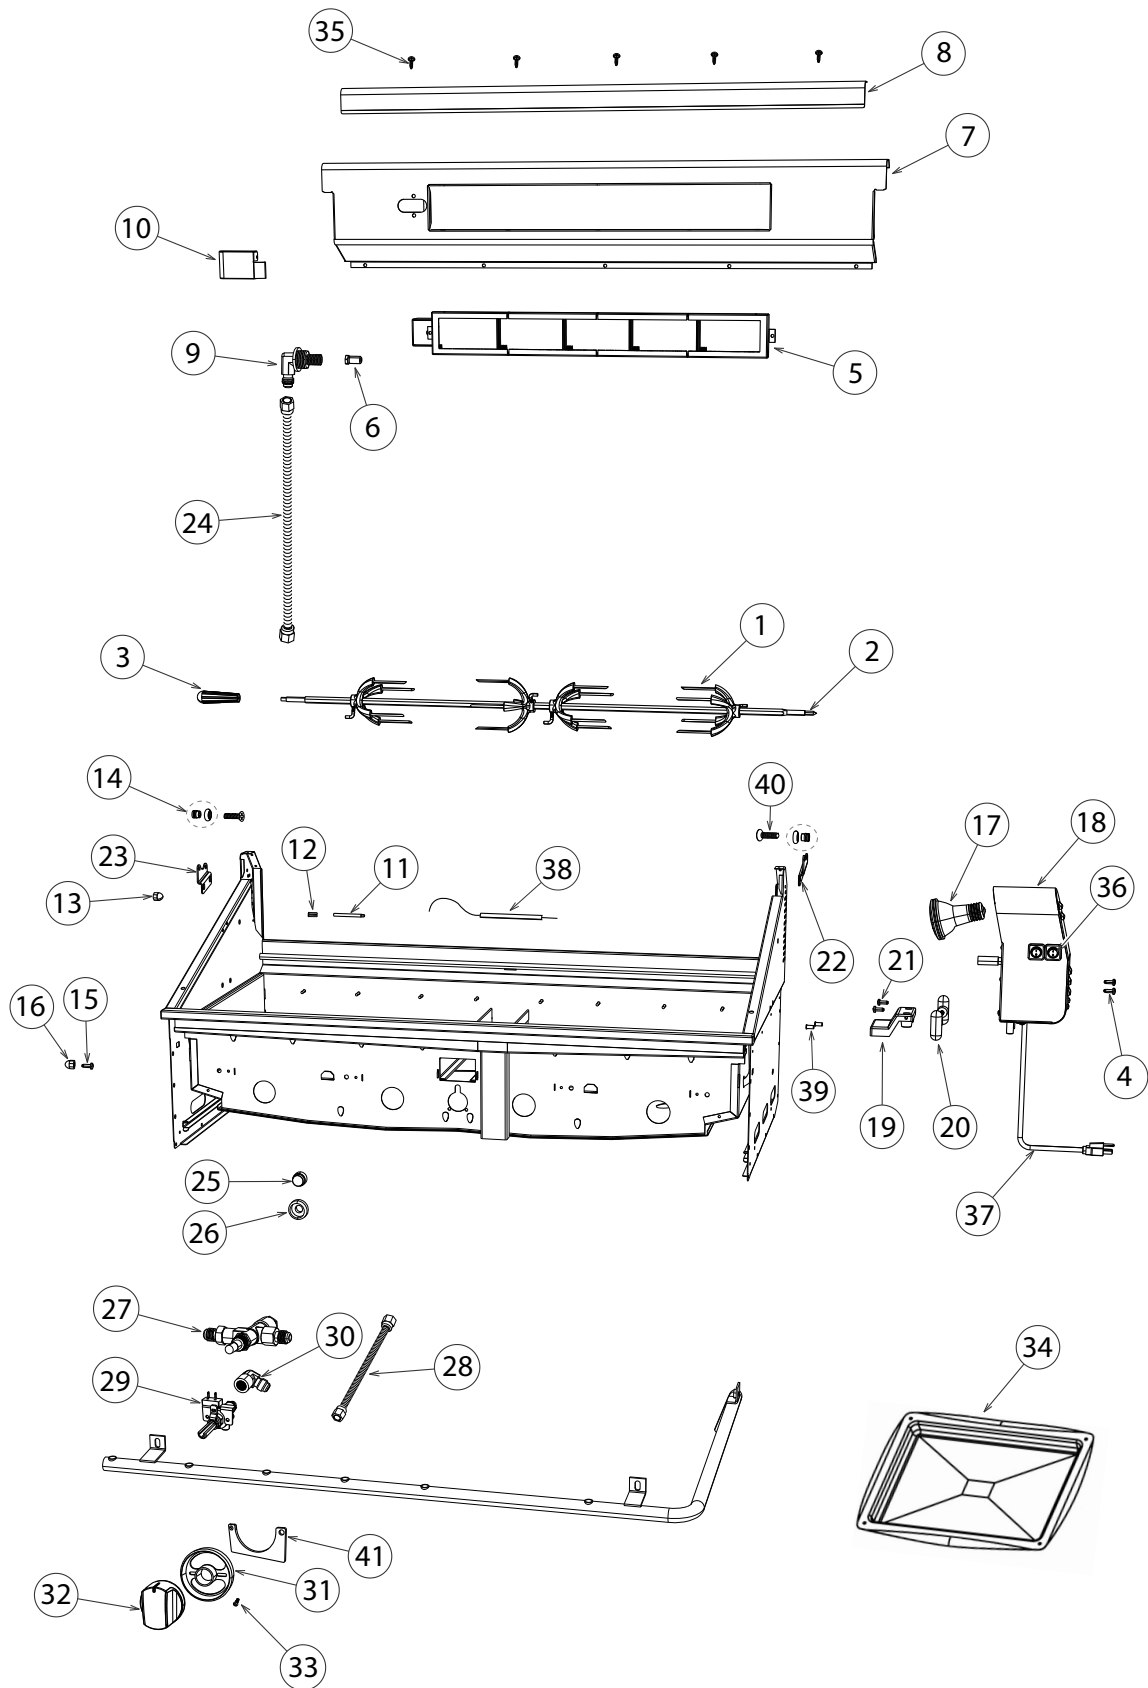

ROTISSERIE COMPONENTS

ROTISSERIE COMPONENTS

REFERENCE	PART NUMBER	PART DESCRIPTION
27	231442	SAFETY VALVE ELBOW ASY BGB
	Includes 211355	NUT HEX M12 X .75 BRASS
	Includes 212199	SAFETY VALVE
	Includes 221932	FITTING 1/8-27 NPT X 1/4 FLARE
	Includes 221933	FITTING 1/8-27 NPT (F) X 1/4 FLARE
28	221930	TUBE 25 ID SS FLEXIBLE 7 IN
29	250823	GAS VALVE BGC RED
30	221935	ELBOW 3/8 F X 1/4 M FLARE
31	250745	BEZEL GRILL DCS
32	250777	DIAL GRILL DCS ASSY
33	211248P	SM 6-32X3/8 PH PAN TY F SS (10PK)
34	547084	PAN BROILER 30IN GPHT
35	218132	SM10-24X1/2PH TRU TY23 4SS 10PK
36	250223	ROCKER SWITCH US AA
37	250076	FLEX HARNESS ROTIS
38	250286P	ELECTRODE I/R BURNER
39	237190	FLANGE BUSHING
40	250296	MS 10-24 X 3/4 PH FLT 100 316 SS
41	250789	PLATE BEZEL SUPPORT BGC
NI	211132	BUSHING STRAIN RELIEF 0.625"