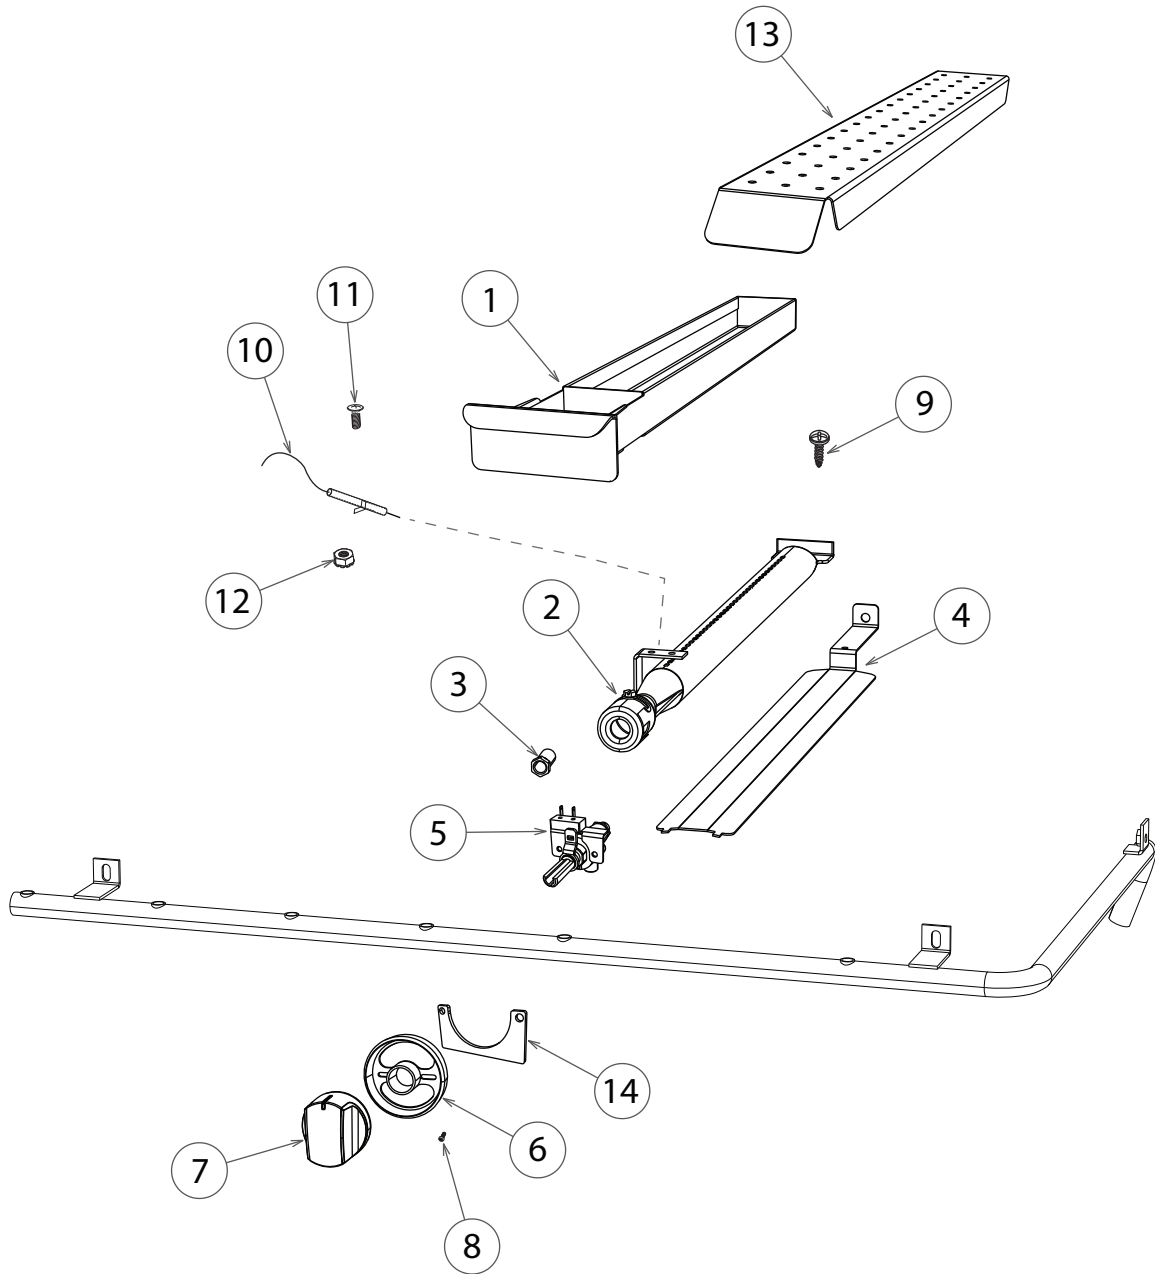

SMOKER BURNER COMPONENTS

SMOKER BURNER COMPONENTS

REFERENCE	PART NUMBER	PART DESCRIPTION
1	250802	TRAY CHIP WA
2	237182	BURNER SMOKER SS
3	220580	JET SPUD TYPE LG 0.94MM (63 DMS)
4	214010	HEAT SHIELD SMOKER SUPPORT
5	250822	GAS VALVE BGC YELLOW
6	250745	BEZEL GRILL DCS
7	250777	DIAL GRILL DCS ASSY
8	211248P	SM 6-32 X 3/8 PH PAN TY F SS
9	211242P	SM 10-24X1/2 PHPN TY F SS 10PK
10	250285P	ELECTRODE, SMOKER 815
11	211301	MS 4-40 X 1/4 PHRND SS
12	211358	NUT HEX 4-40 SS
13	250770	COVER CHIP TRAY
14	250789	PLATE BEZEL SUPPORT BGC
NI	70764	KIT CONV NAT TO LP BGB48-BQAR
	Includes 212139	FITTING ELBOW 3/8-27-9/16-24 X 1
	Includes 220579	JET SPUD LG 1.51MM (53DMS) X 4
	Includes 220581	JET SPUD LG 0.61MM (73DMS) X 1
	Includes 220583	JET SPUD LG 1.25MM X 1
	Includes 221934	FITTING ELBOW 3/8-27 X 1/4 FLARE X 1
	Includes	INSTRUCT NAT TO LP CONV BGB48A X 1
	Includes	CONV LABEL LP BGB48/36/30 X1
	Includes 239586	ELBOW 45, 3/8 M FLARE X 1/2 F NPT X1
	Includes 239862	REGULATOR ASSY LP 2 STAGE X 1