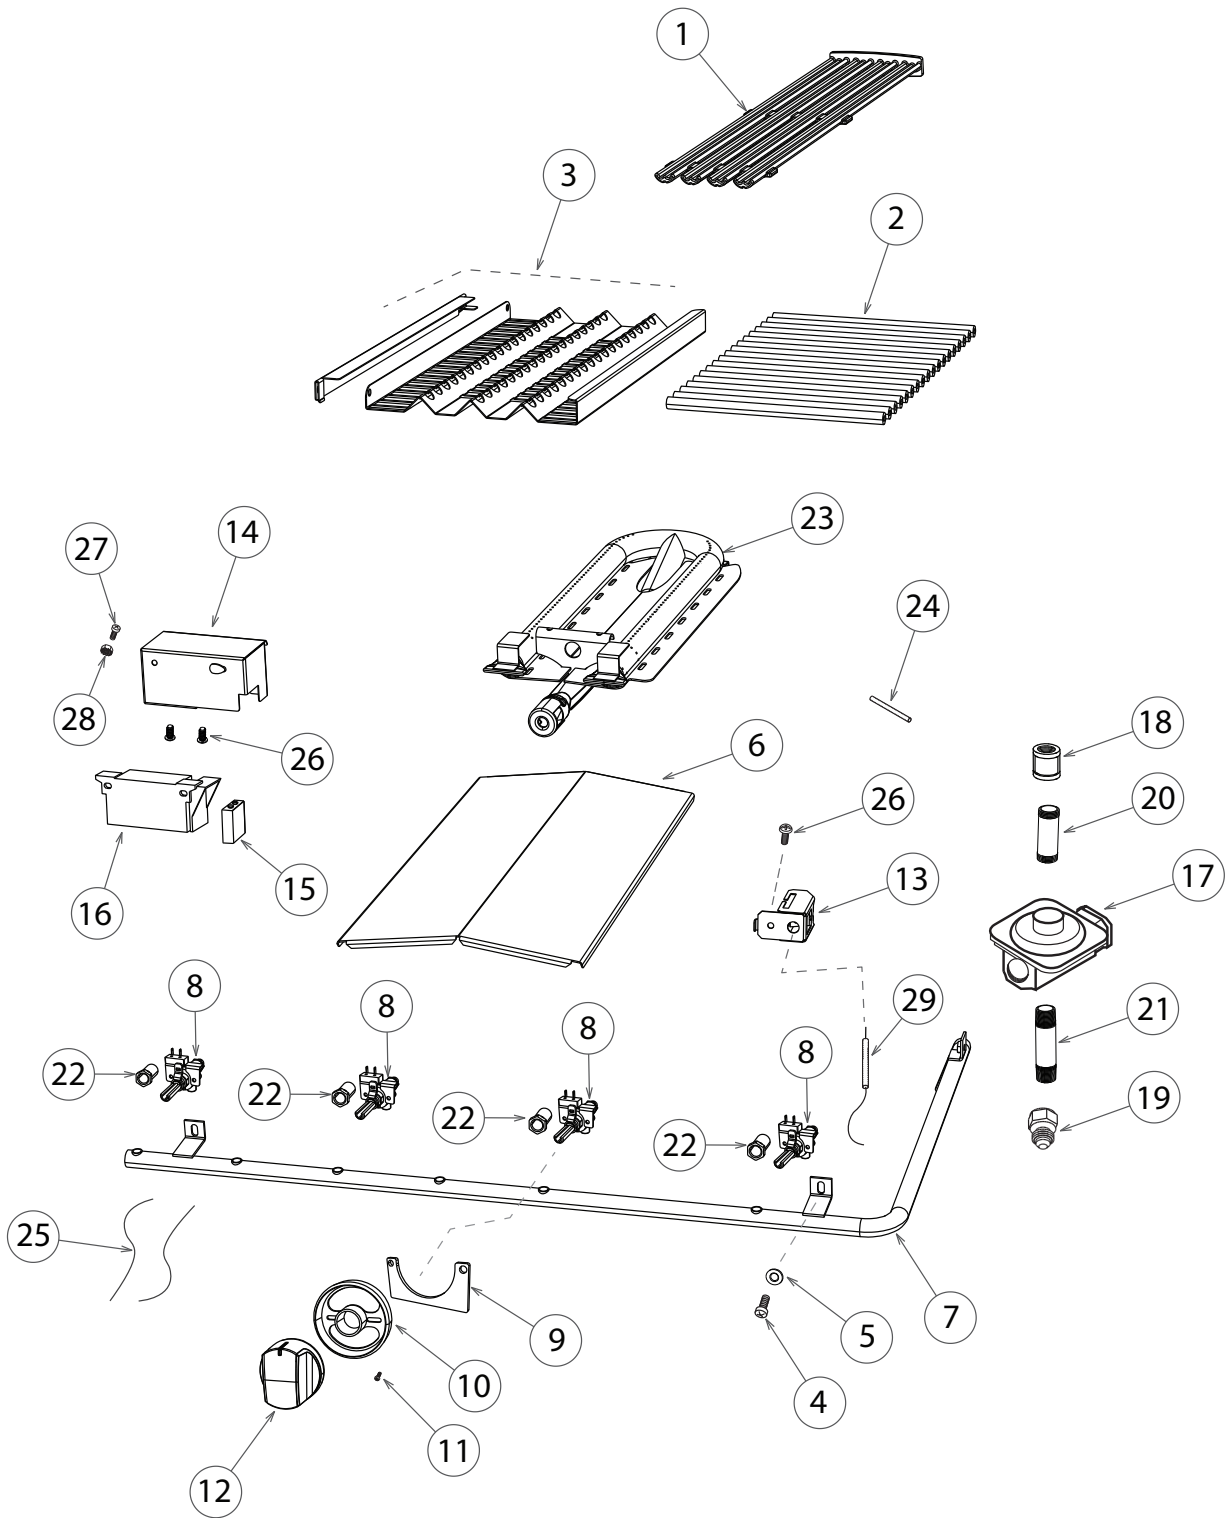

GRILL BURNER COMPONENTS

GRILL BURNER COMPONENTS

REFERENCE	PART NUMBER	PART DESCRIPTION
1	212341	GRATE BGA GRILLS
2	245398	CERAMIC ROD 9.50 (PKT10)
3	214081	RADIANT ASSY BGB36/48
	Includes 214046	LOCK RADIANT BGB 36-48
	Includes 213997	HOUSING RADIANT BGB36-48
4	211323P	HEX BLT 1/4-20 X 1/2 FULL TH SS (10PK)
5	211368P	WASHER FLT SS .250 X .750 10PK
6	214569	HEAT SHIELD FIRE BOX
7	237803	MANIFOLD SS BGB 48 - BQR
8	250821	GAS VALVE BGC GREEN
9	250789	PLATE BEZEL SUPPORT BGC
10	250745	BEZEL GRILL DCS
11	211248P	SM 6-32X3/8 PH PAN TY F SS (10PK)
12	250777	DIAL GRILL DCS ASSY
13	214293	MOUNTING BRACKET ELECTRODE
14	250851	HOUSING IGNITION MODULE W/A
15	212337	BATTERY ALKALINE 9V
16	212334	BATTERY IGN MODULE 9V ELTEC 6
17	210765P	REGULATOR - 4.0 WC PKD
18	212138P	COUPLING 1/2 NPT BLK (PKD)
19	212155P	1/2 NPT X 3/8 FLARE (PKD)
20	221769	1/2 NPT X 2.00 NIPPLE BLK
21	212186P	BLACK NIPPLE 1/2 X 5 (PKD)
22	220576	JET SPUD TYPE LG 2.44MM (41 DMS)
23	251049	TUBE BURNER BGC 36 - 48 W/A
24	211593	FIBER GLASS SLEEVE 1/2 (3.34FT)
25	250866	BGC48-BQAR IGNITION SW LOOM
26	211242P	SM 10-24X1/2 PHPN TY F SS (10PK)
27	211295P	MS 8-32 X 1/2 PH TR HD SS (10PK)
28	211480P	NUT 8-32 KEPS SS (10PK)
29	250873	BGC48-BQAR IGNITER KIT