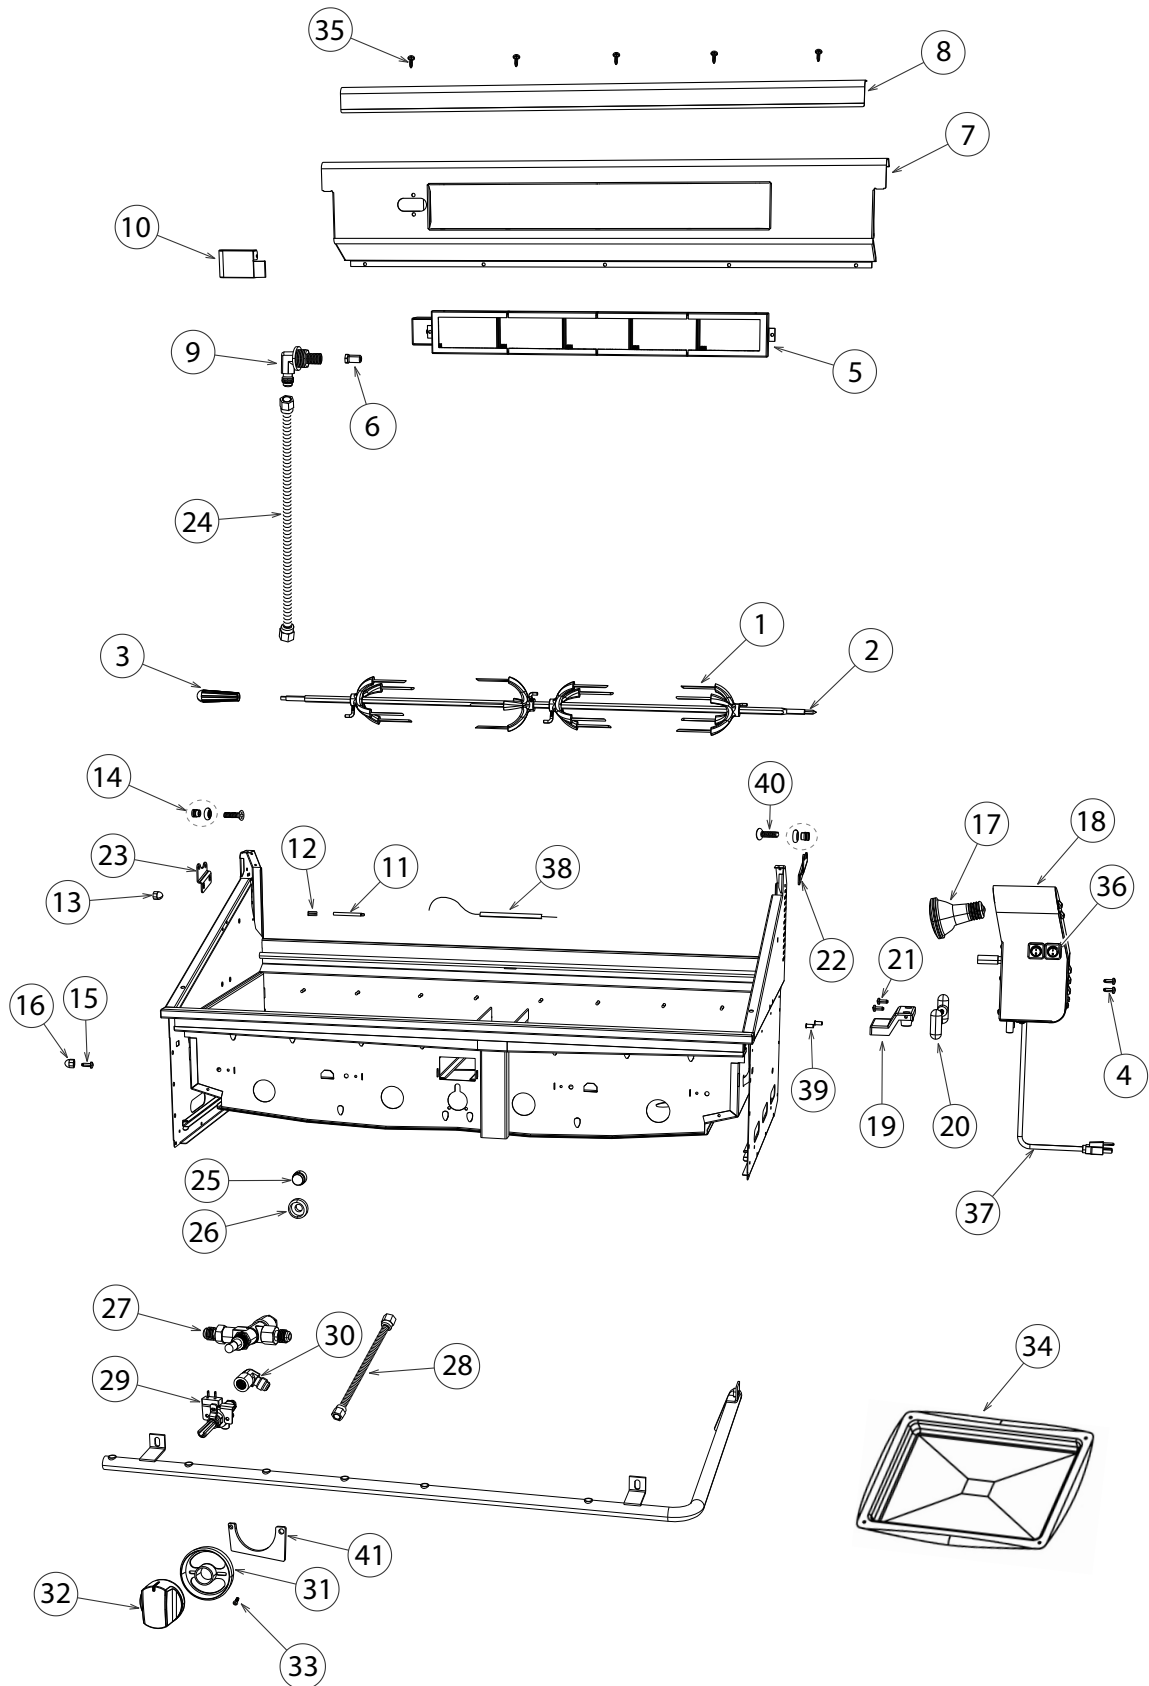

ROTISSERIE COMPONENTS

ROTISSERIE COMPONENTS

REFERENCE	PART NUMBER	PART DESCRIPTION
1	212340	FORK ROTISSERIE
2	212938	ROTISSERIE ROD BGB48 BQAR
3	212163	HANDLE - ROTIS ROD
4	211242P	MS 10-24X1/2 PHPN TY F SS 10PK
5	210620	BURNER IR 48
6	220577	JET SPUD TYPE LG 1.99MM (47 DMS)
7	224891	WRAPPER I/R BURNER BGB48 BQAR
8	251193	I/R PROT PLATE BGC48 PORC IH
9	250075	FITTING ELBOW IR ASSY
10	213784	ELECTRODE HOUSING W/A
11	250130	THERMOCOUPLE BBQ KE200 48
12	250140	CLIP THERMOCOUPLE RETAINER
13	211389	ACORN NUT 10-24 SS LOCKING
14	211089P	RACK ROLLER (PKD)
15	211326	HB 1/4-20 X 1-1/4 X 3/4 SS
16	211390	ACORN NUT LOCKING 1/4-20 SS
17	250310	BULB ROTISSERIE MOTOR 120V
18	254712P	ROTISSERIE MOTOR KIT BH SP
	Includes 250310	BULB ROTISSERIE MOTOR 120V
	Includes 250223	ROCKER SWITCH US AA
	Includes 250076	FLEX HARNESS ROTIS
	Includes 247073	MS 10-32 X 3/8 PH PAN SS
19	211046	ROTISS BLOCK
20	211051	ROTISS MOUNTING ARM
21	220807	HB 1/4-20 X 1-1/2 X FULL SS
22	214397	BRACKET ROTISS SUPPORT R/H
23	214398	BRACKET ROTISS SUPPORT L/H
24	221929	TUBE 25 ID SS FLEXIBLE 75 IN
25	250830	BUTTON SAFETY VALVE
26	250831	BEZEL SAFETY VALVE

continued on next page