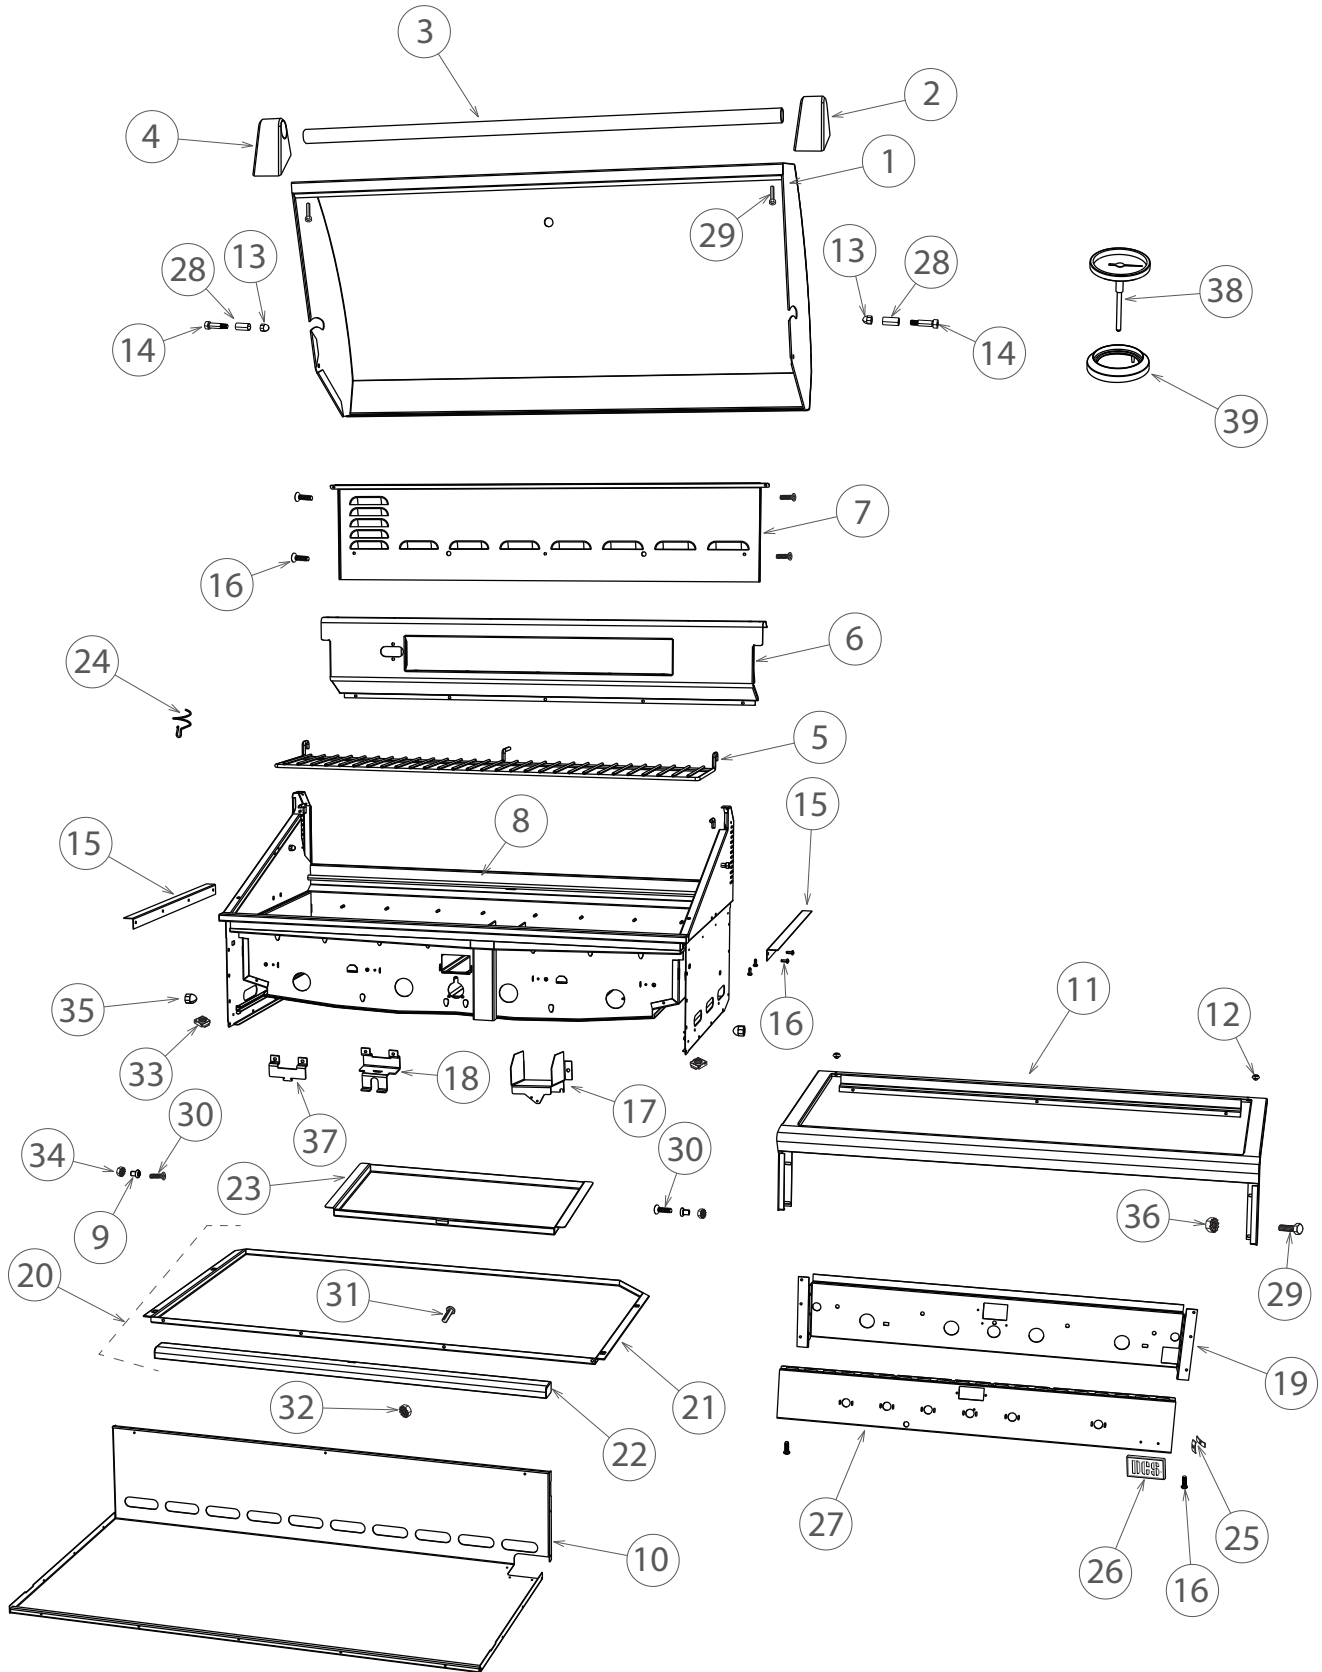

GRILL BODY COMPONENTS & ACCESSORIES

GRILL BODY COMPONENTS & ACCESSORIES

REFERENCE	PART NUMBER	PART DESCRIPTION
1	251298	LID W/A 48 BH
2	248037	END CAP HANDLE R
3	251127	GRILL HANDLE LID 48
4	248038	END CAP HANDLE L
5	214031	WARMING RACK 4 BURNERS
6	224891	WRAPPER I/R BURNER BGB48 BQAR
7	224892	SERVICE PANEL BGB48
8	250952	FIRE BOX W/A BGC48 BQAR
9	211090P	RACK ROLLER VERTICAL (PKD)
10	224886	BOTTOM BURNER BOX BGB48
11	250951	LANDING LEDGE W/A BGC48 BQR
12	212359P	RUBBER BUMPER (4PK)
13	211387	ACORN NUT 5/16-18 DEFLECTED
14	211437	BLT SHLDR SS 5/16-18X 1
15	224769	ANGLE GRILL SUPPORT
16	211242P	SM 10-24X1/2 PHPN TY F SS 10PK
17	214572	SHIELD SMOKER VALVE
18	250318	BRACKET SAFETY VALVE AA
19	250955	FRONT BAFFLE BGC48 BQR
20	224889	DRIP PAN ASSY BGB48 BQAR
	Includes 224890	DRIP PAN BGB48 BQAR
	Includes 214439	HANDLE DRIP PAN BGB48 BQAR PTD
	Includes 211278	MS 10-24 X 3/8 PH TRU SS
	Includes 211359	NUT HEX 10-24 SS NYLOK
21	224890	DRIP PAN BGB48 BQAR
22	214439	DRIP PAN HANDLE BGB48 BQAR
23	214289	GREASE CAN
24	545874	WIRE STANDOFF COIL
25	211419P	LOGO - CLIP (2 PACK)
26	254583	BADGE DCS 89 X 49 W/ PIN
27	254672P	VALVE PNL BGC48 BQAR PTD B SP
NI	251056	RUBBER BUMPER 0266
28	213907	SPACER LID 36/48 BQ

continued on next page