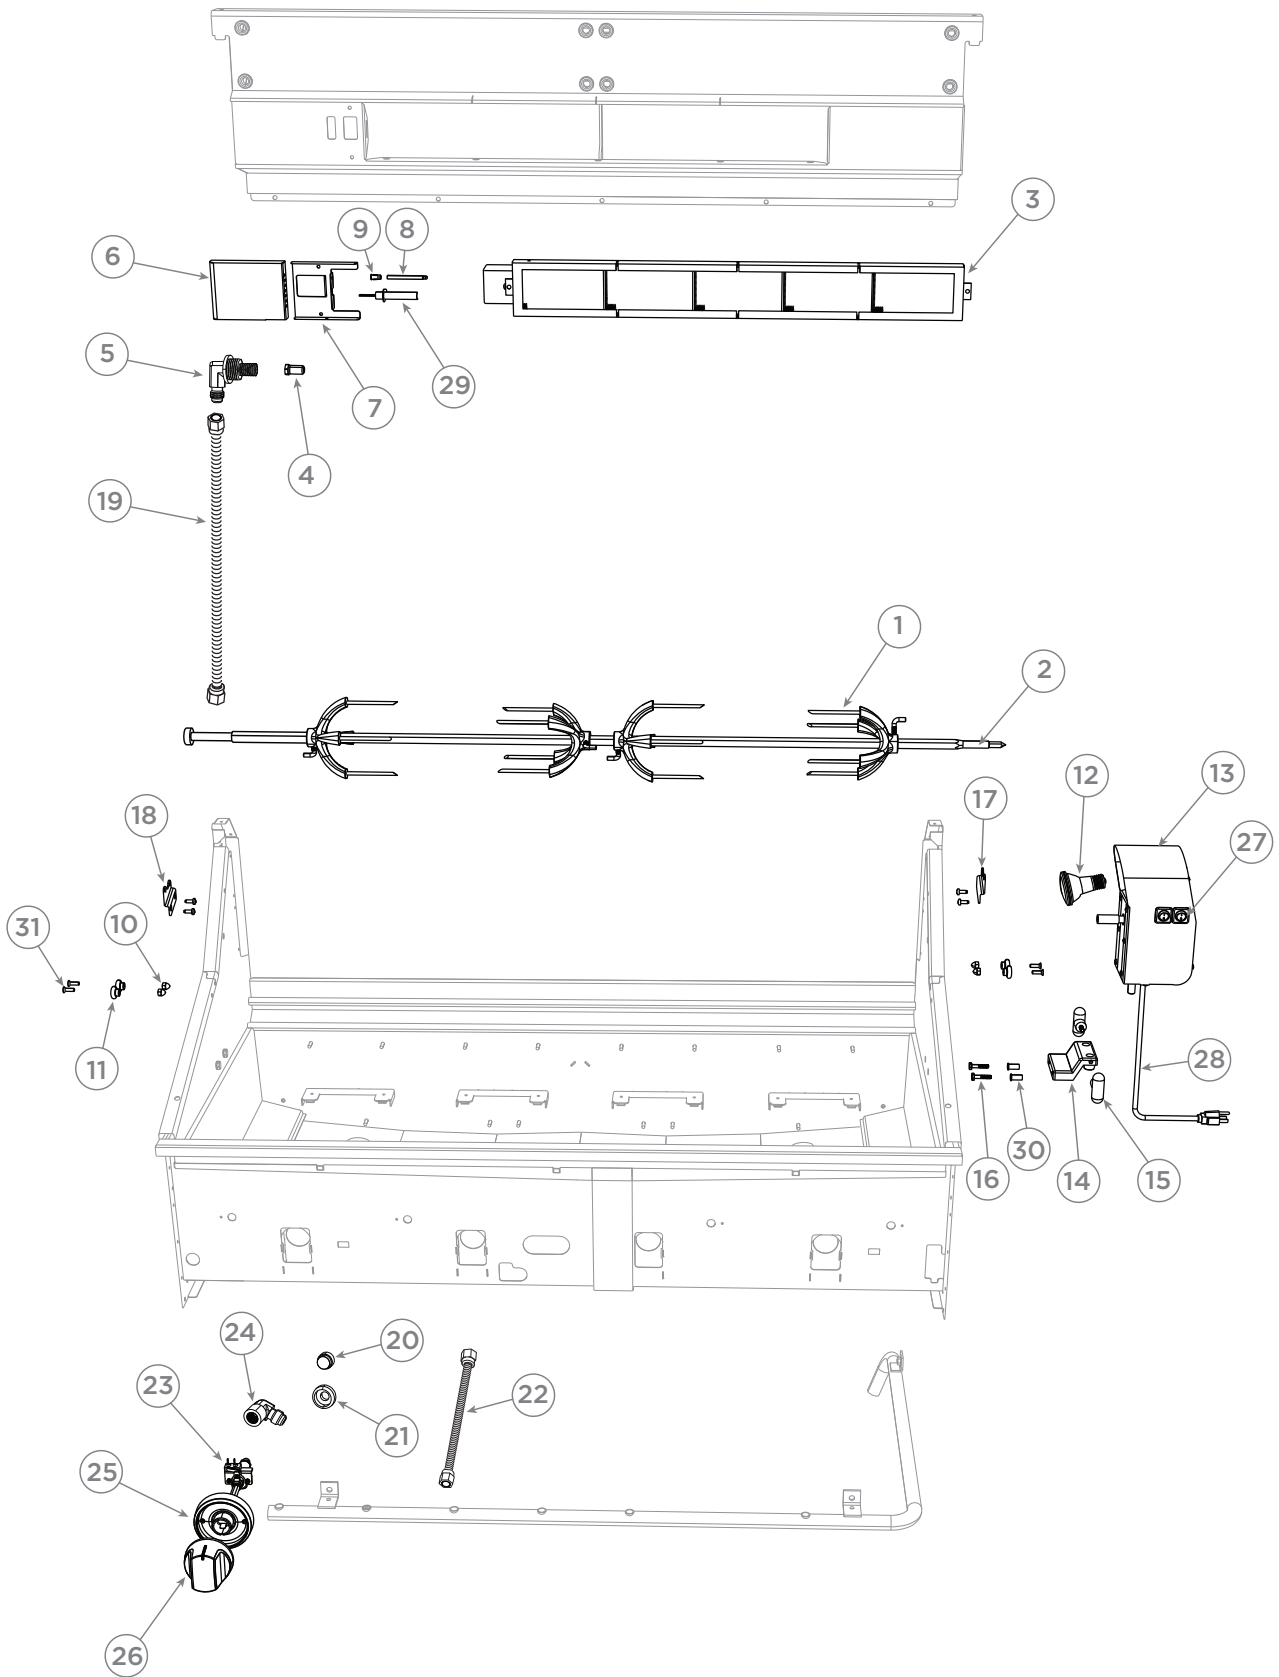

GRILL BODY COMPONENTS & ACCESSORIES