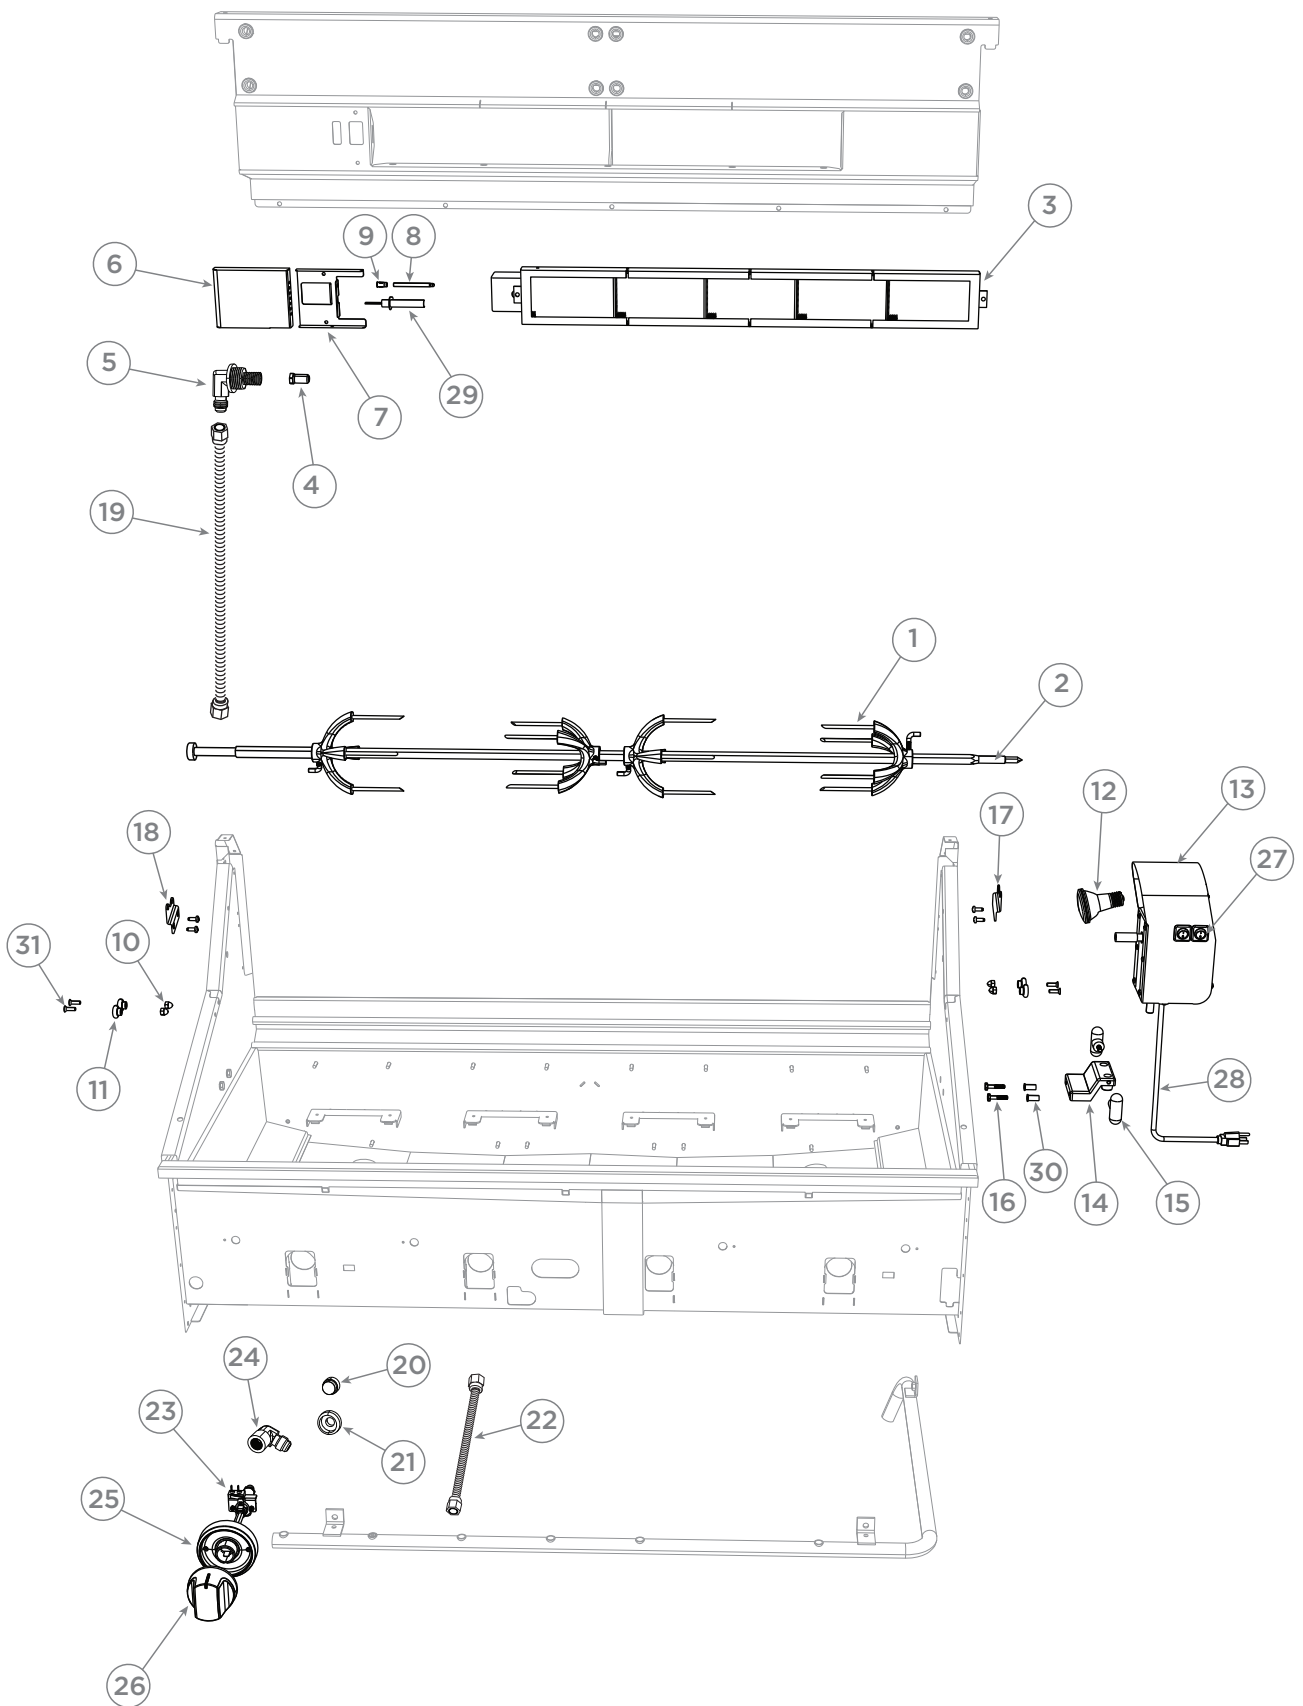

GRILL BODY COMPONENTS & ACCESSORIES

REFERENCE	PART NUMBER	PART DESCRIPTION
16	251553	LANDING LEDGE W/A BE1 48
17	251524	BRACKET MOUNT LANDINGLEDGE RH
18	251525	BRACKET MOUNT LANDINGLEDGE LH
NI	237190	FLANGE BUSHING
NI	211242P	SM 10-24X1/2 PHPN TY F SS (10PK)
NI	211278	MS 10-24 X 3/8 PH TRU SS
NI	211323P	HEX 1/4-20X 1/2 FUL TH SS 10PK
NI	211398P	NUT KEPS 1/4-20 SS (10PK)
NI	211375	WASHER FLT SS .25 X .938 X .05
NI	211394	NUT KEPS 10-24 SS
19	212359P	RUBBER BUMPER (4PK)
20	224769	ANGLE GRILL SUPPORT
NI	211371P	WASHER FLT SS #10 3/4 (10PK)
NI	211242P	SM 10-24X1/2 PHPN TY F SS 10PK
NI	237354	MS10-24X3/8 PH TRU SS (PKT 10)
21	251555	DRIP PAN ASSY BE1 48
	Includes 224890	DRIP PAN BGB48 BQAR
	Includes 251629	HANDLE DRIP PAN BE1 48 PTD
	Includes 211278	MS 10-24 X 3/8 PH TRU SS
	Includes 211359	NUT HEX 10-24 SS NYLOK
22	224890	DRIP PAN BGB48 BQAR
23	251629	HANDLE DRIP PAN BE1 48 PTD
24	251701	CLIP STORAGE ROTIS ROD BE1
25	214289	GREASE CAN
26	545874	WIRE STANDOFF COIL
27	211419P	LOGO - CLIP (2 PACK)
28	237566	BADGE 3.3"
29	251633	VALVE PANEL BE1 48 PTD
30	254026	COVER SIDE GRILLBOX BE1
31	211323P	HEX 1/4-20X 1/2 FUL TH SS 10PK
32	250184	MS10-24 X 1 PH FLT 100 316 SS
33	237354	MS10-24X3/8 PH TRU SS (PKT 10)
34	211359P	NUT HEX10-24SS LOCK NYLON (10PK)

continued on next page

GRILL BODY COMPONENTS & ACCESSORIES