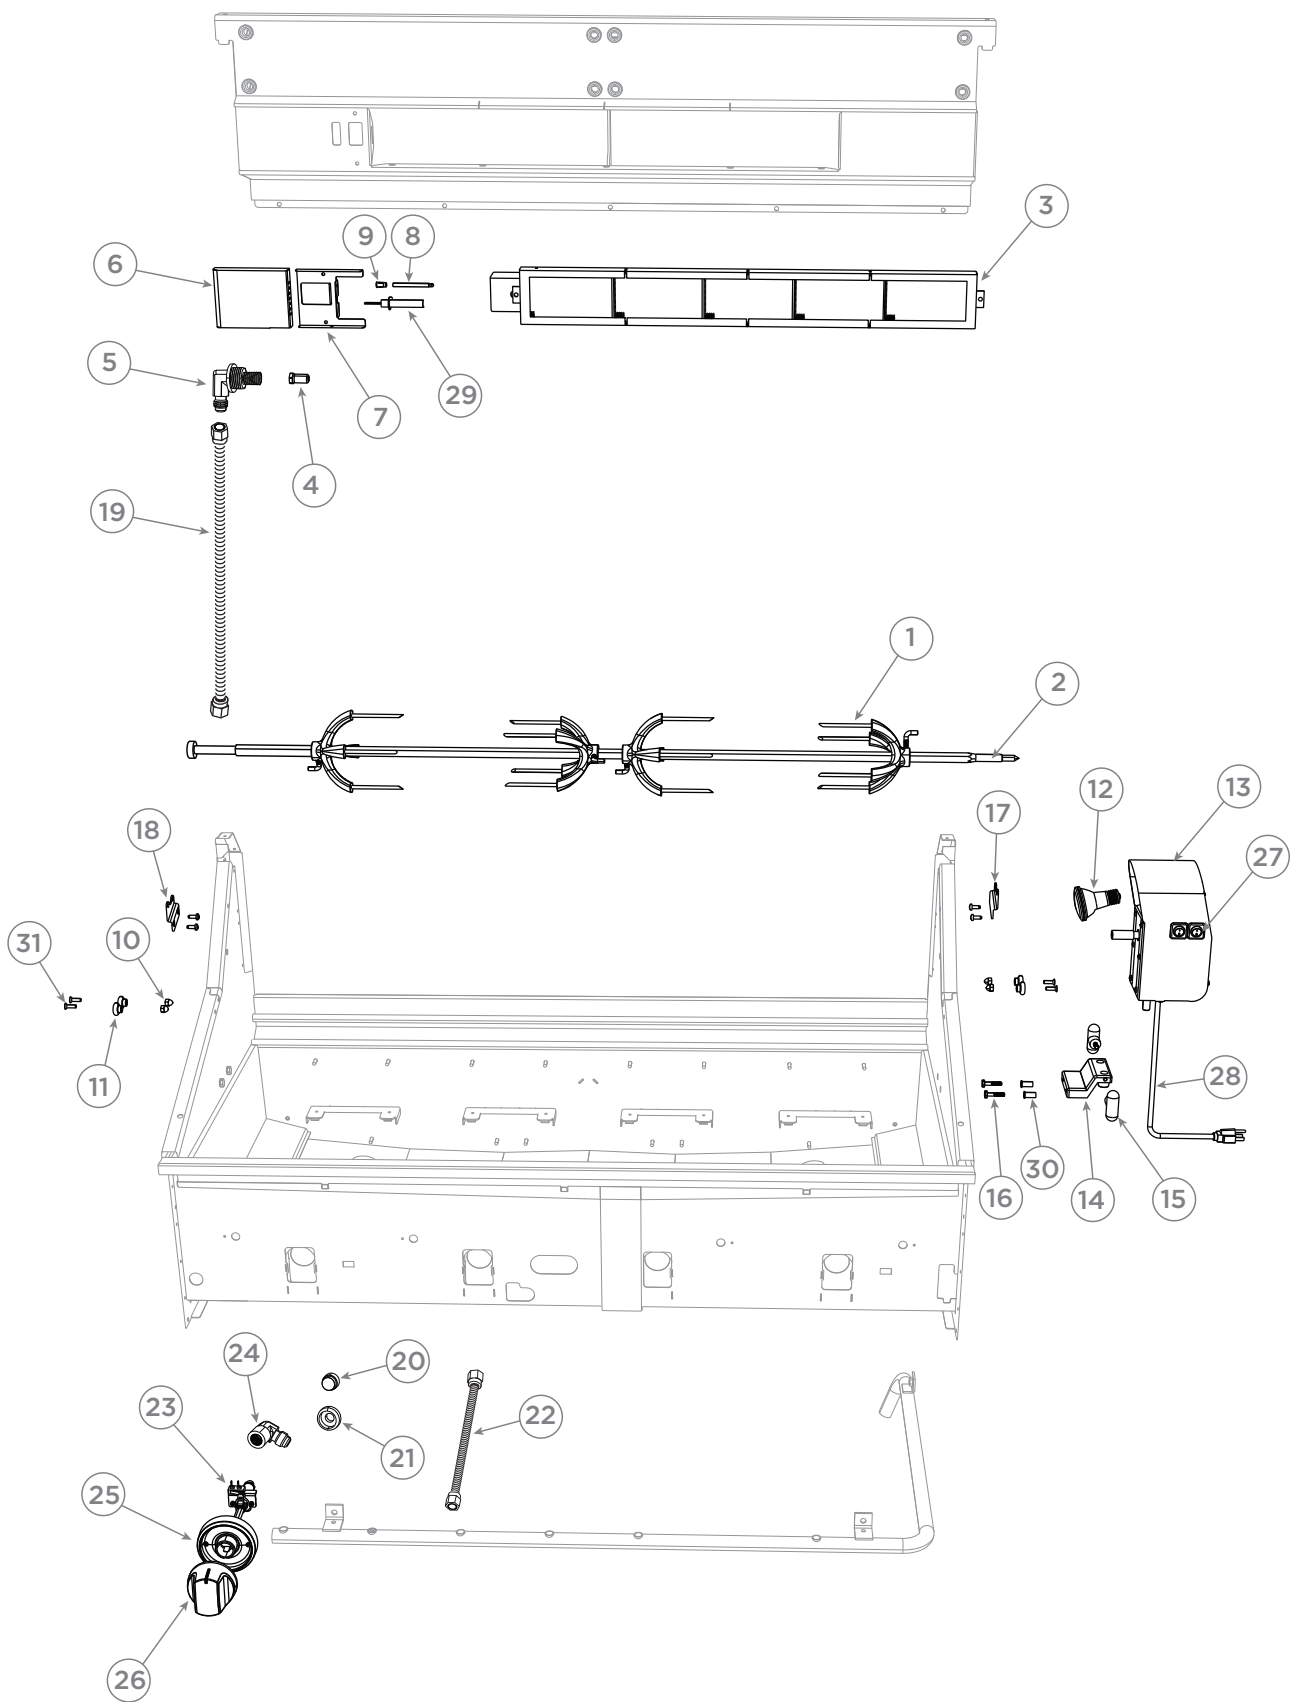

ROTISSERIE COMPONENTS

ROTISSERIE COMPONENTS

REFERENCE	PART NUMBER	PART DESCRIPTION
25	251621	MOD LED BEZEL ORNG WHT 12V
26	251677	DIAL CLIP ASSY DCS BE1
NI	251933	MS M3X12XHX BTN SS
27	250062	SWITCH, ON -OFF
28	251851	FLEX HARNESS ROTIS L
29	251745	HSI IR BURNER
NI	211132	BUSHING STRAIN RELIEF 0.625"
30	237190	FLANGE BUSHING
31	250296	MS 10-24 X 3/4 PH FLT 100 316 SS