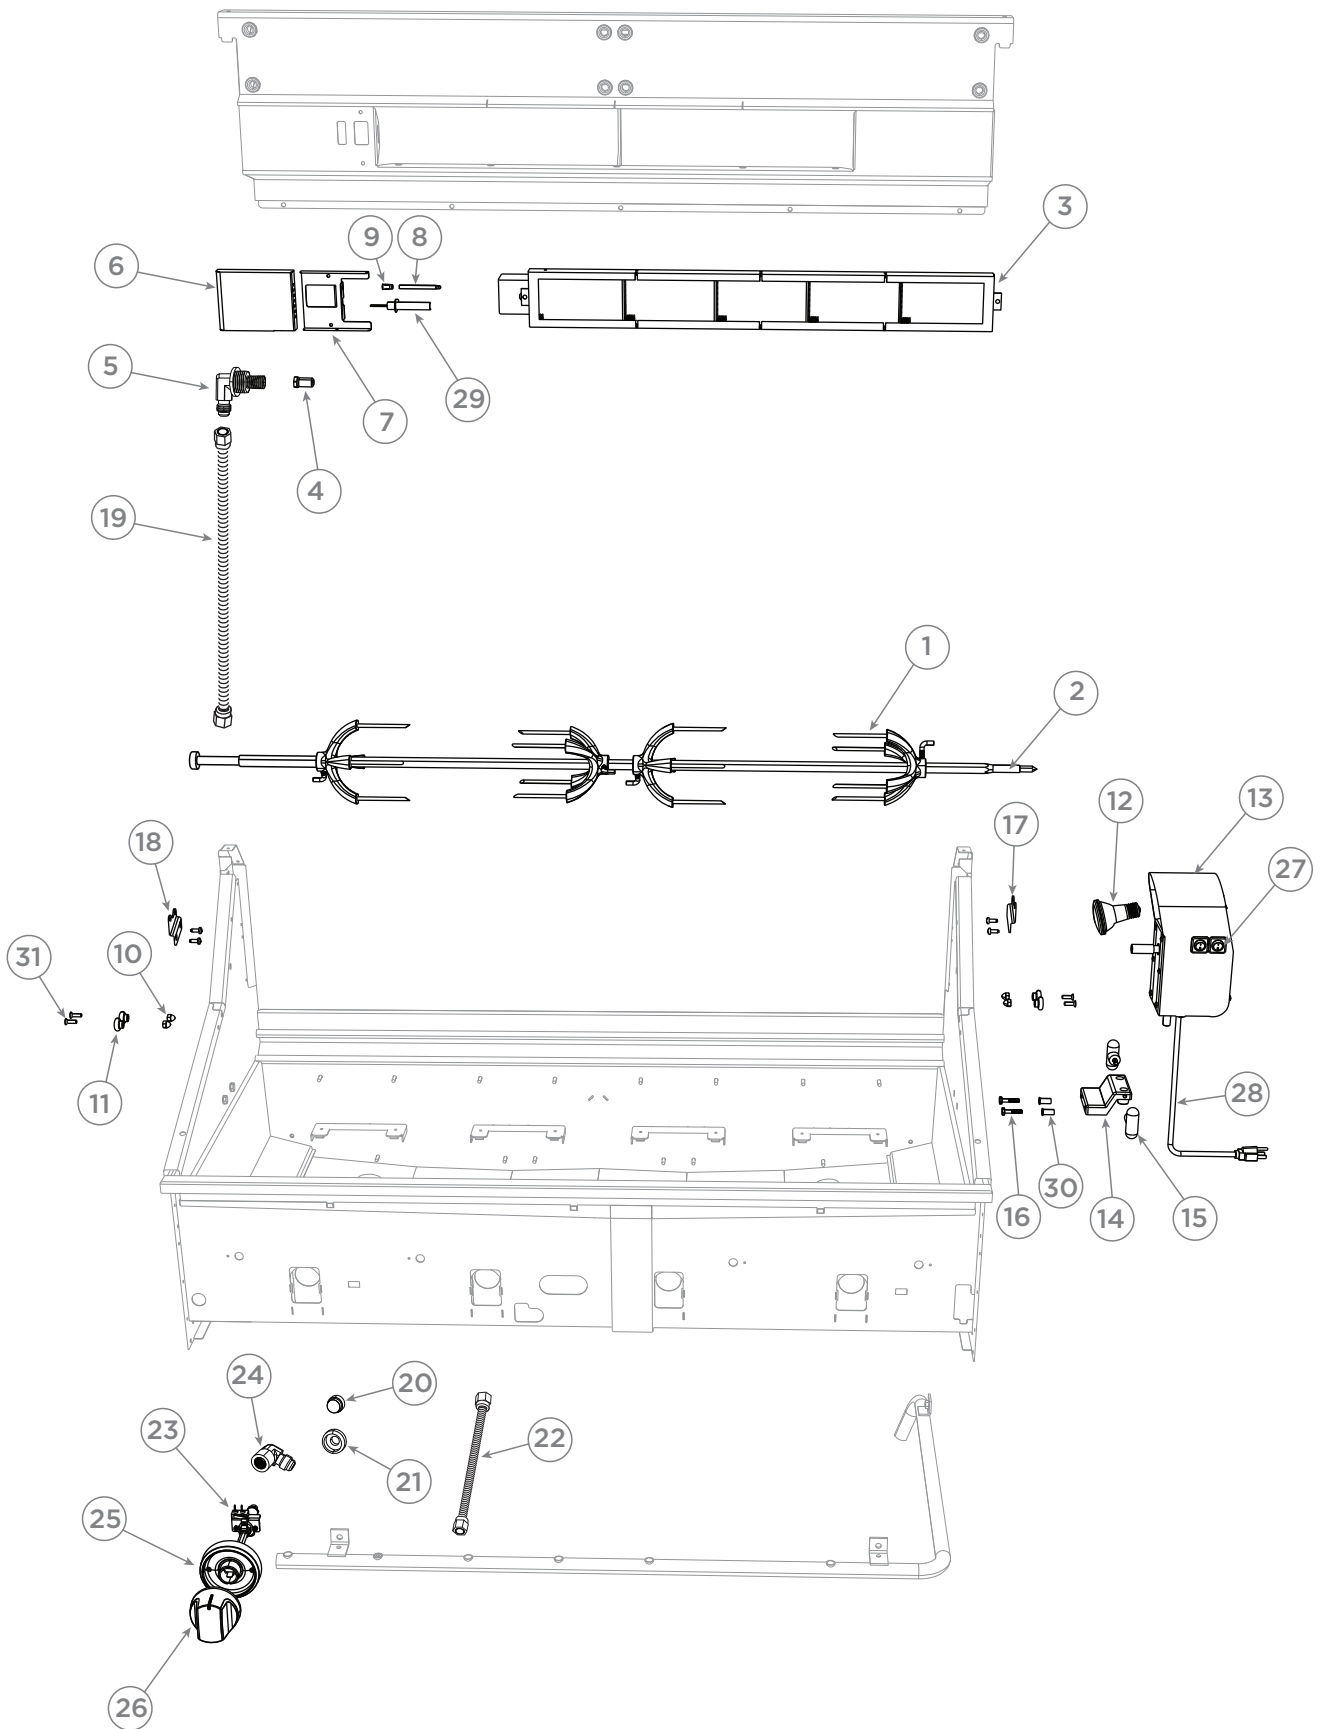

continued on next page

GRILL BODY COMPONENTS & ACCESSORIES

GRILL BODY COMPONENTS & ACCESSORIES

REFERENCE	PART NUMBER	PART DESCRIPTION
NI	70763	KIT CONV LP TO NAT BGB48-BQAR
	Includes 220576	JET SPUD LG 2.44MM (41DMS) X 4
	Includes 220580	JET SPUD LG 0.94MM (63DMS) X1
	Includes 220577	JET SPUD LG 1.99MM (47DMS) X1
	Includes 210765	REGULATOR - 4.0 WC X 1
	Includes 212123	1/2 NPT X CLOSE NIPPLE BLK X 1
	Includes 212138	COUPLING 1/2 NPT BLACK X 1
	Includes	INSTR CONV LPG-NG BGC48-BQAR US X 1
	Includes	CONVERSION LABEL, BGC LP-NAT US X 1
	Includes 221934	FITTING ELBOW 3/8-27X1/4 FLARE X 1

ROTISSERIE COMPONENTS

ROTISSERIE COMPONENTS

REFERENCE	PART NUMBER	PART DESCRIPTION
1	212340	FORK ROTISSERIE
2	254019	ROD ROTIS ASSY BE1 48
	Includes	ROD ROTIS GRILL BE1 48
	Includes	HANDLE ROD ROTIS GRILL BE1
3	210620	BURNER IR 48
4	220583	JET SPUD LG 1.25MM
5	250075	FITTING ELBOW IR ASSY
6	251755	HOUSING ELECTRODE
7	251756	MOUNTING PLATE ELECTRODE
NI	211242P	SM 10-24X1/2 PHPN TY F SS 10PK
8	251795	THERMOCOUPLE BBQ KE200 60
9	250140P	CLIP T/COUPLE RETAINER PKT10
10	211389	ACORN NUT 10-24 SS LOCKING
11	211089P	RACK ROLLER (PKD)
NI	250184	MS 10-24 X 1 PH FLT 100 316SS
NI	250296P	MS 10-24 X 3/4 PH FLT 100 316S
12	250310	BULB ROTISSERIE MOTOR 120V
13	254040	KIT ROTISSERIE MOTOR BE1 SP
	Includes	BBQ ROTISSERIE MOTOR 120V
	Includes 250310	BULB ROTISSERIE MOTOR 120V
	Includes 250062	SWITCH, ON - OFF
	Includes 251851	FLEX HARNESS ROTIS L
14	211046	ROTISS BLOCK
15	211051	ROTISS MOUNTING ARM
16	220807	HB 1/4-20 X 1-1/2 X FULL SS
17	214397	BRACKET ROTISS SUPPORT R/H
18	214398	BRACKET ROTISS SUPPORT L/H
19	221929	TUBE 25 ID SS FLEXIBLE 75 IN
20	250830	BUTTON SAFETY VALVE
21	250831	BEZEL SAFETY VALVE
22	251793	TUBE 25 ID SS FLEXIBLE 10 IN
23	251685	GAS VALVE GRILL RED
24	221935	ELBOW 3/8 F X 1/4 M FLARE