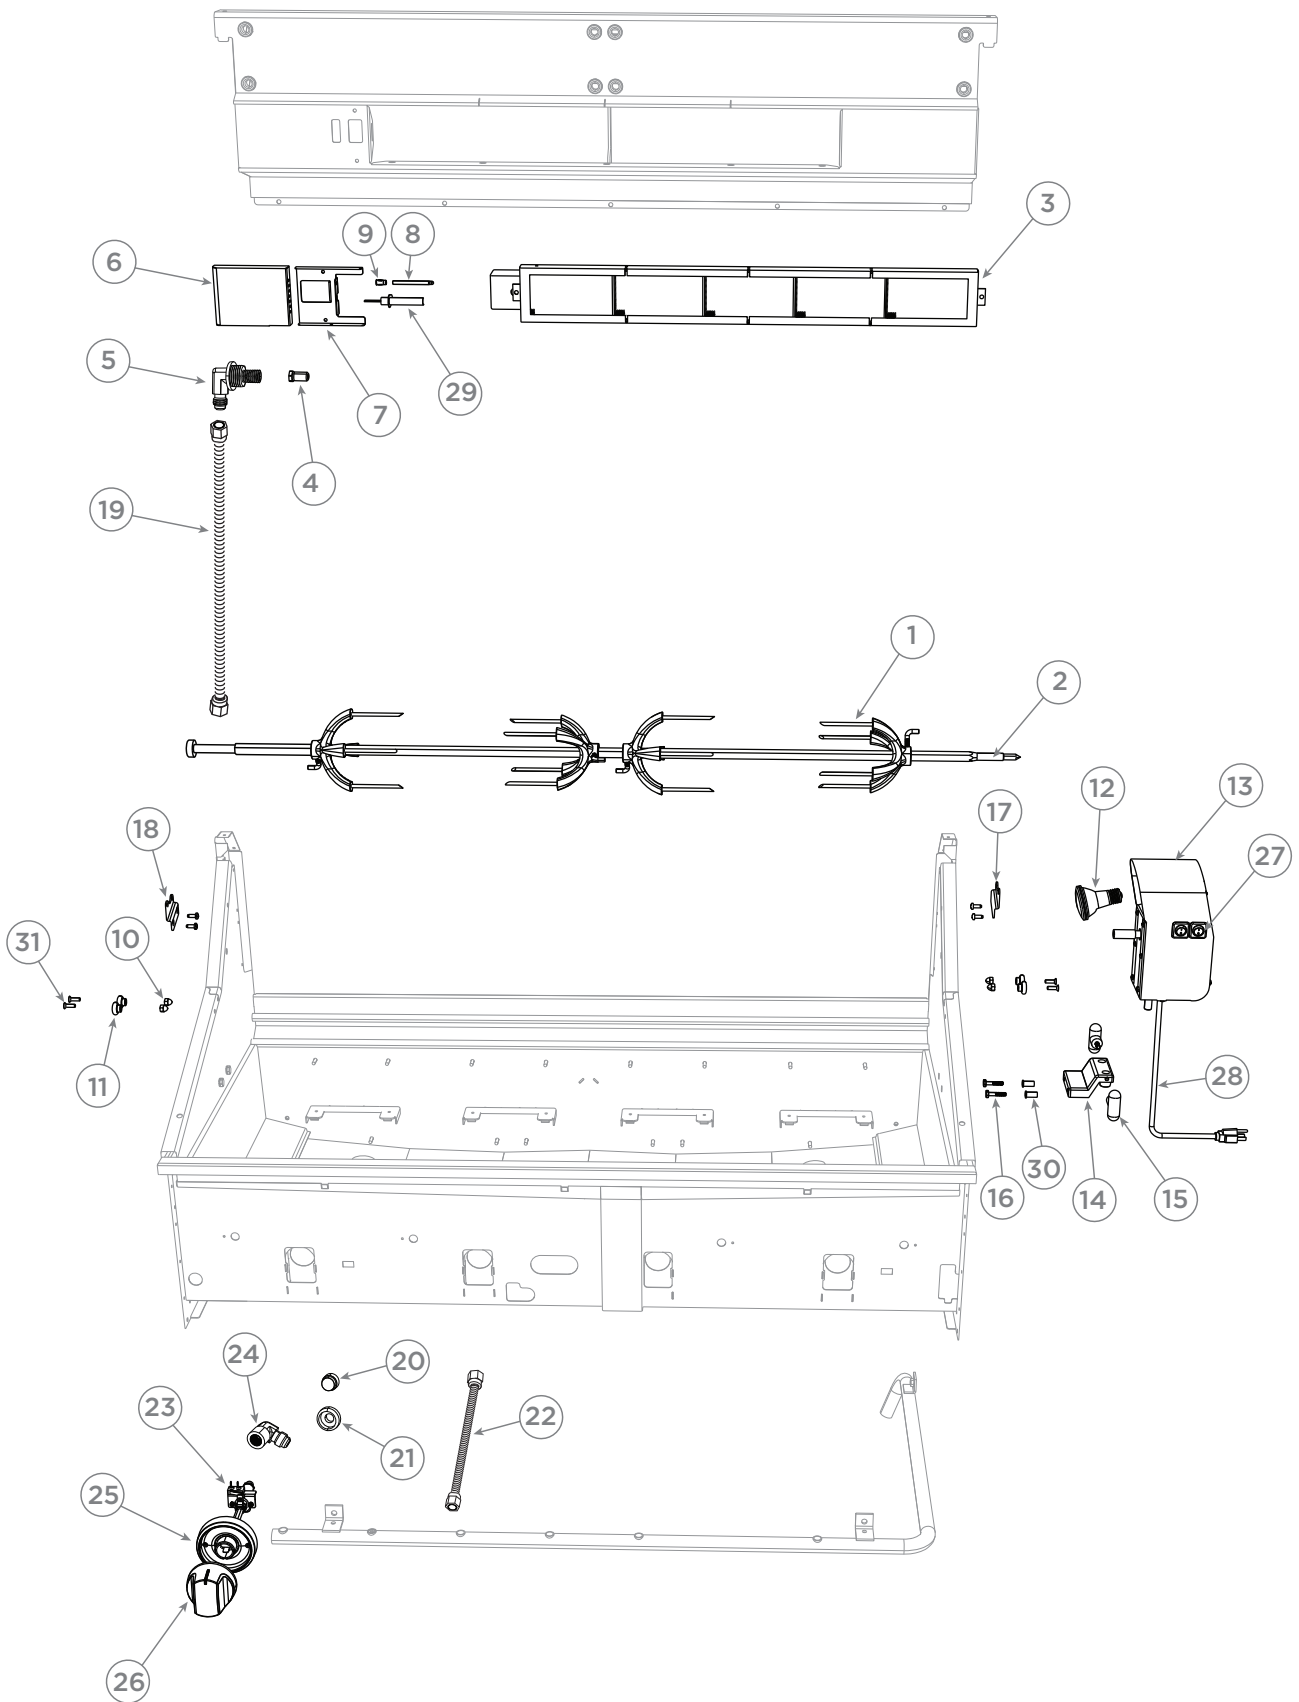

GRILL BODY COMPONENTS & ACCESSORIES

GRILL BODY COMPONENTS & ACCESSORIES

REFERENCE	PART NUMBER	PART DESCRIPTION
16	251553	LANDING LEDGE W/A BE1 48
17	251524	BRACKET MOUNT LANDINGLEDGE RH
18	251525	BRACKET MOUNT LANDINGLEDGE LH
NI	237190	FLANGE BUSHING
NI	211242P	SM 10-24X1/2 PHPN TY F SS (10PK)
NI	211278	MS 10-24 X 3/8 PH TRU SS
NI	211323P	HEX 1/4-20X 1/2 FUL TH SS 10PK
NI	211398P	NUT KEPS 1/4-20 SS (10PK)
NI	211375	WASHER FLT SS .25 X .938 X .05
NI	211394	NUT KEPS 10-24 SS
19	212359P	RUBBER BUMPER (4PK)
20	224769	ANGLE GRILL SUPPORT
NI	211371P	WASHER FLT SS #10 3/4 (10PK)
NI	211242P	SM 10-24X1/2 PHPN TY F SS 10PK
NI	237354	MS10-24X3/8 PH TRU SS (PKT 10)
21	251555	DRIP PAN ASSY BE1 48
	Includes 224890	DRIP PAN BGB48 BQAR
	Includes 251629	HANDLE DRIP PAN BE1 48 PTD
	Includes 211278	MS 10-24 X 3/8 PH TRU SS
	Includes 211359	NUT HEX 10-24 SS NYLOK
22	224890	DRIP PAN BGB48 BQAR
23	251629	HANDLE DRIP PAN BE1 48 PTD
24	251701	CLIP STORAGE ROTIS ROD BE1
25	214289	GREASE CAN
26	545874	WIRE STANDOFF COIL
27	211419P	LOGO - CLIP (2 PACK)
28	237566	BADGE 3.3"
29	251633	VALVE PANEL BE1 48 PTD
30	254026	COVER SIDE GRILLBOX BE1
31	211323P	HEX 1/4-20X 1/2 FUL TH SS 10PK
32	250184	MS10-24 X 1 PH FLT 100 316 SS
33	237354	MS10-24X3/8 PH TRU SS (PKT 10)
34	211359P	NUT HEX10-24SS LOCK NYLON (10PK)

continued on next page