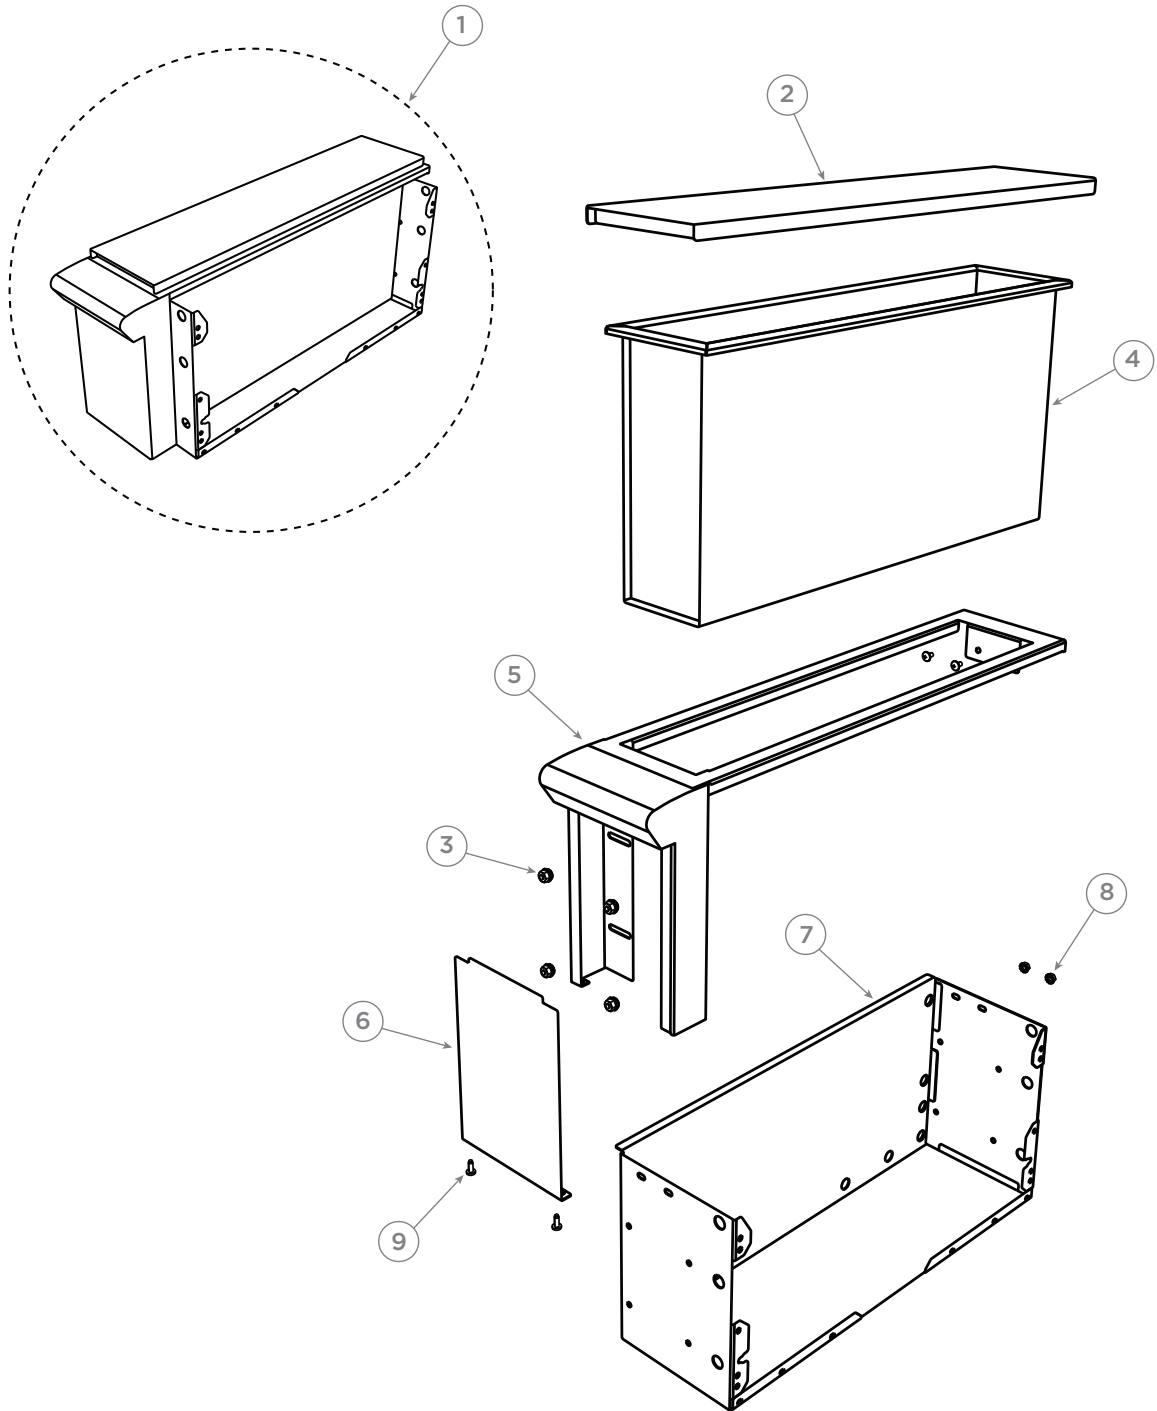

STORAGE COMPONENTS

STORAGE COMPONENTS

REFERENCE	PART NUMBER	PART DESCRIPTION
1	71405	ACCESSORY STORAGE ASE6-48
2	251807P	ASSY LID AS6Y SP
3	212359P	RUBBER BUMPER (4PK)
4	251882P	ASSY CHASSIS 48 AS6 SP
5	251801P	ASSY LANDING LEDGE ASE6 SP
6	251805P	PANEL FRONT ASH6 SP
7	251875P	ASSY LINER AS6 SP
8	211242P	SM 10-12 X 1/2PHPAN TY F 4SS (PK10)
9	211394	NUT KEPS 10-24 SS
10	211278	MS 10-24 X 3/8 PH TRU SS