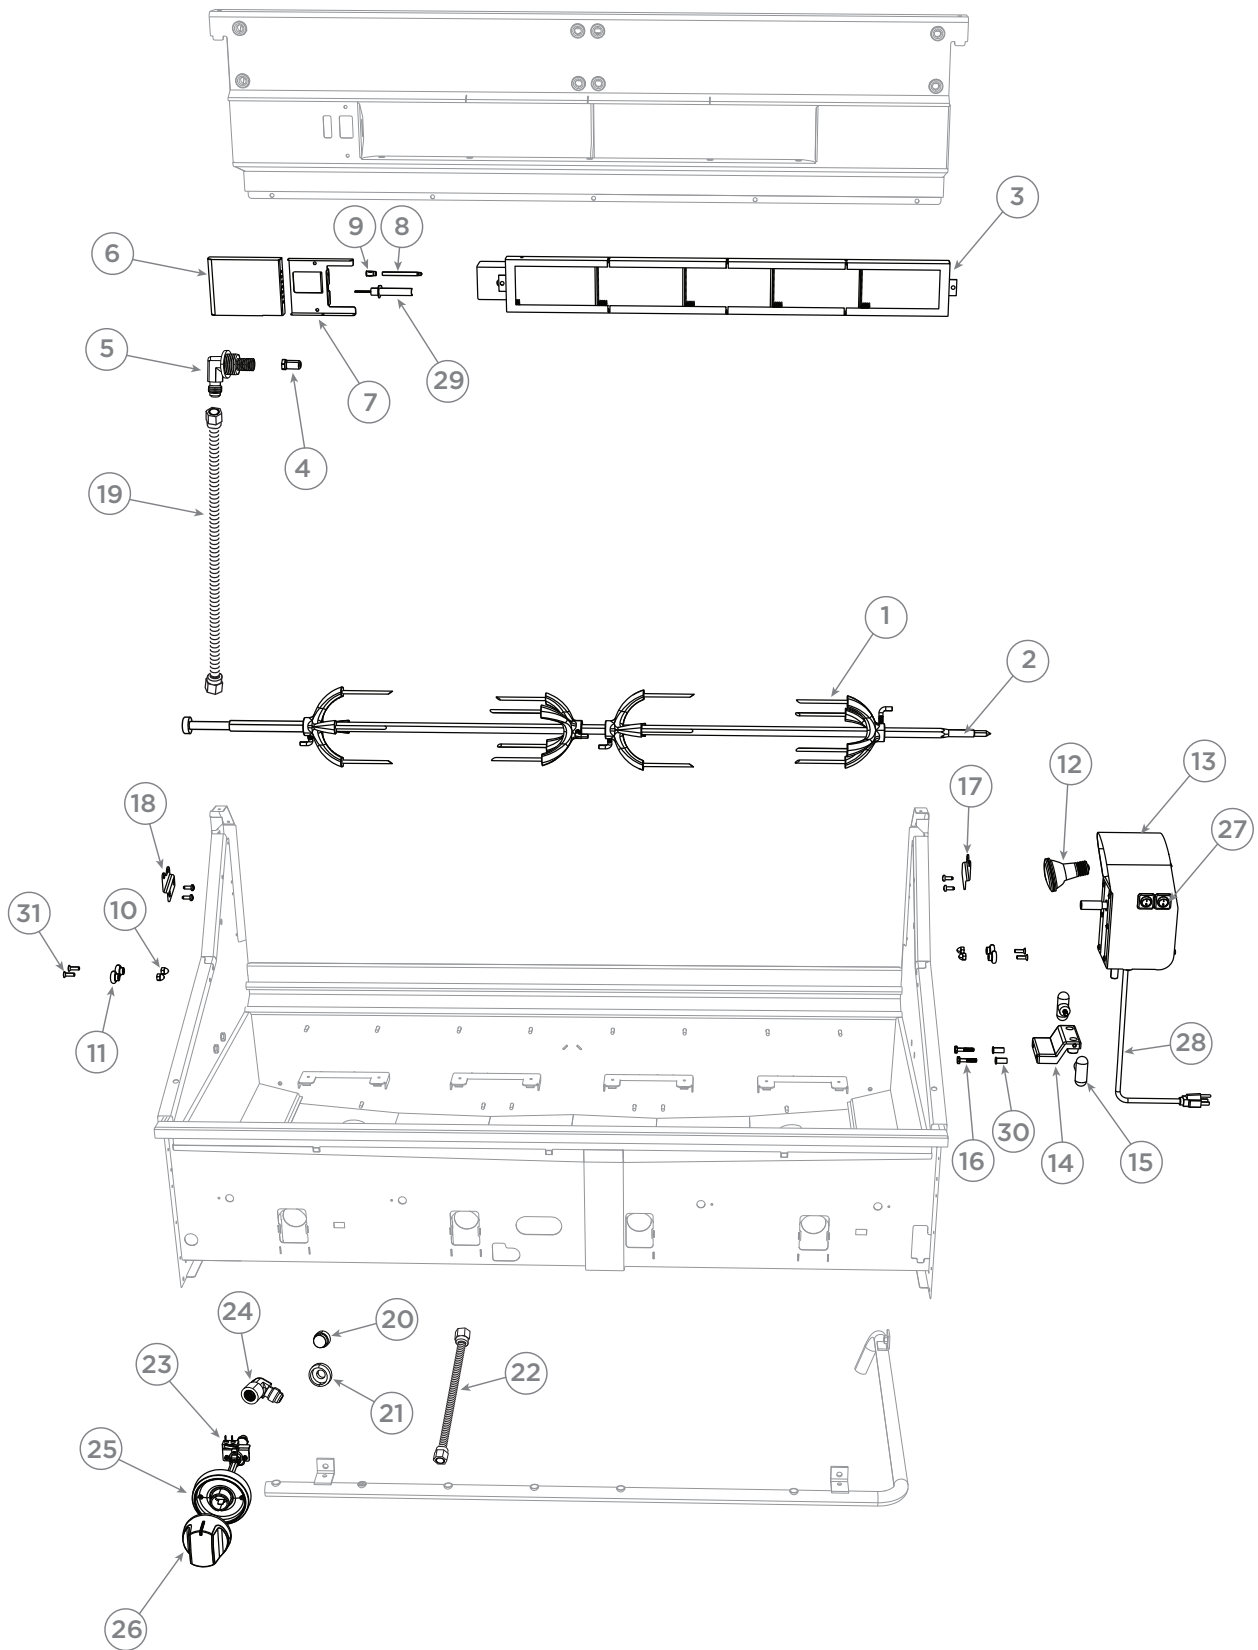

continued on next page

GRILL BODY COMPONENTS & ACCESSORIES

GRILL BODY COMPONENTS & ACCESSORIES

REFERENCE	PART NUMBER	PART DESCRIPTION
35	211408P	NUT W/RET 1/4-20 BLK (10PK)
36	218150	NUT HEX 10-24 KEPS SS (10PK)
37	211398P	NUT KEPS 1/4-20 SS (10PK)
38	251352	TEMPERATURE GAUGE GRILL SMALL
	Includes	WING NUT
39	251353	BEZEL TEMPERATURE DCS GRILL SMALL
NI	211323P	HB 1/4-20 X 1/2 X FULL SS (10PK)
NI	248066	SCREW M4X6 SET HEX
40	251829	BRACKET POWER CONNECT
NI	251739	ASSY POWER SUPPLY GRILL 12V US
NI	251747	FUSE 7A 20MM 5 PACK
41	254017	RACK SECONDARY WA BE1 48 EP
42	251878	TRAY SECONDARY MOUNT WA BE1 48
43	251576	CHARCOAL INSERT KIT
44	253235	GRATE CHARCOAL INSERT POLISHED
45	251689	DCS GRILL GRATE LIFTER ASSY
46	71410	GRIDDLE PLATE BGC-GP DCS
47	71409	IR BURNER BGC-IR DCS US
48	250816P	GRATE GRILL RACK (PKD)
49	251721P	SEAR TRAY ASSY WA BE1 (PKD)
NI	85143	JACKET STAINLESS STL BGA48-IJS (STANDARD)
NI	71334	JACKET STAINLESS STL BGA54 (FOR GRILL WITH STORAGE ACC)
NI	71339	Q2 COVER BUILT IN 48-ACBI-48E
NI	71341	Q2 COVER CART 48 ACC-48E (GRILL WITH CART)
NI	254024	KIT INSTALL NAT GAS TRAIN 36/48
	Includes	REGULATOR 4.0 WC
	Includes	COUPLING 1/2 NPT BLACK
	Includes	BLACK NIPPLE 1/2 X 5
	Includes	1/2 NPT X 2.00 NIPPLE BLK
NI	591605	BOOKSET BE1 DCS USCA
	Includes	BK USR/INST DCS BE1 36&48 USCA
	Includes	BK SRVCE/W'NTY OUTDR DCS USCA

continued on next page

GRILL BODY COMPONENTS & ACCESSORIES

GRILL BODY COMPONENTS & ACCESSORIES

REFERENCE	PART NUMBER	PART DESCRIPTION
NI	70763	KIT CONV LP TO NAT BGB48-BQAR
	Includes 220576	JET SPUD LG 2.44MM (41DMS) X 4
	Includes 220580	JET SPUD LG 0.94MM (63DMS) X1
	Includes 220577	JET SPUD LG 1.99MM (47DMS) X1
	Includes 210765	REGULATOR - 4.0 WC X 1
	Includes 212123	1/2 NPT X CLOSE NIPPLE BLK X 1
	Includes 212138	COUPLING 1/2 NPT BLACK X 1
	Includes	INSTR CONV LPG-NG BGC48-BQAR US X 1
	Includes	CONVERSION LABEL, BGC LP-NAT US X 1
	Includes 221934	FITTING ELBOW 3/8-27X1/4 FLARE X 1