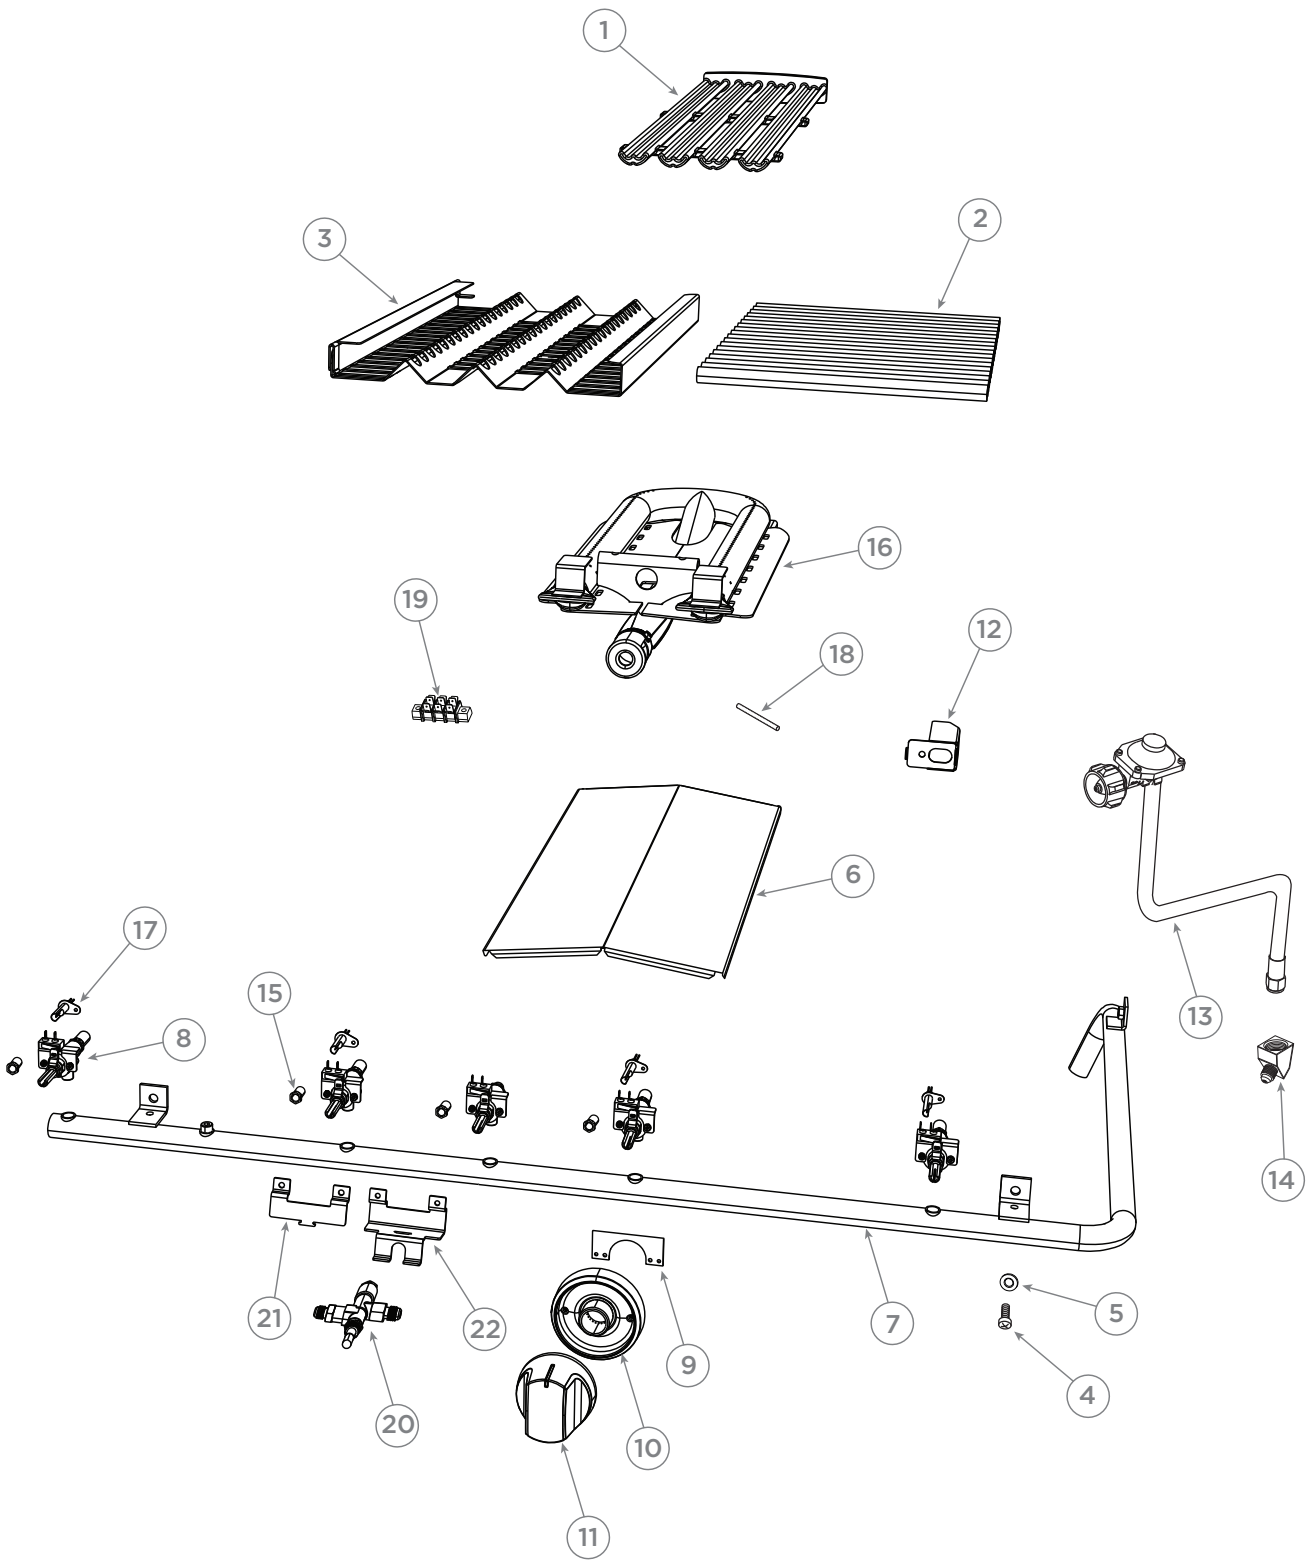

GRILL BURNER COMPONENTS

REFERENCE	PART NUMBER	PART DESCRIPTION
1	212341	GRATE BGA GRILLS
2	245398	CERAMIC ROD 9.50 (PKT10)
3	214081	RADIANT ASSY BGB36/48
	Includes 214046	LOCK RADIANT BGB 36-48
	Includes 213997	HOUSING RADIANT BGB36-48
4	211323P	HEX BLT 1/4-20 X 1/2 FULL TH SS (10PK)
5	211368P	WASHER FLT SS .250 X .750 10PK
6	214569	HEAT SHIELD FIRE BOX
NI	211242P	SM 10-24X1/2 PHPN TY F SS (10PK)
7	251768	MANIFOLD WA BE1 48
8	251686	GAS VALVE GRILL BLUE
9	250789	PLATE BEZEL SUPPORT BGC
10	251621	MOD LED BEZEL ORNG WHT 12V
11	251677	DIAL CLIP ASSY DCS BE1
NI	251933	MS M3X12XHX BTN SS
NI	251636	HARNESS SWITCH PUSH DPDT
12	251834	BRACKET MOUNTING HSI
13	239862P	REG & HOSE ASSY, 2 STAGE (PKD)
14	239586	ELBOW 45 3/8 M FLAREX 1/2 F NPT
15	220579	JET SPUD LG 1.51MM (53 DMS)
16	251049	TUBE BURNER BGC 36 - 48 W/A
17	251549	HSI U BURN
18	211593	FIBER GLASS SLEEVE 1/2 (3.34FT)
NI	247295	CABLE TIE HIGH TEMP
19	243935	TERMINAL BLOCK (3-POSITION)
20	231442	SAFETY VALVE ELBOW ASY BGB
	Includes 211355	NUT HEX M12 X .75 BRASS
	Includes 212199	SAFETY VALVE
	Includes 221932	FITTING 1/8-27 NPT X 1/4 FLARE
	Includes 221933	FITTING 1/8-27 NPT (F) X 1/4 FLARE
21	250318	BRACKET SAFETY VALVE AA
22	250319	LOCK BRACKET SAFETY VALVE AA

continued on next page

GRILL BURNER COMPONENTS