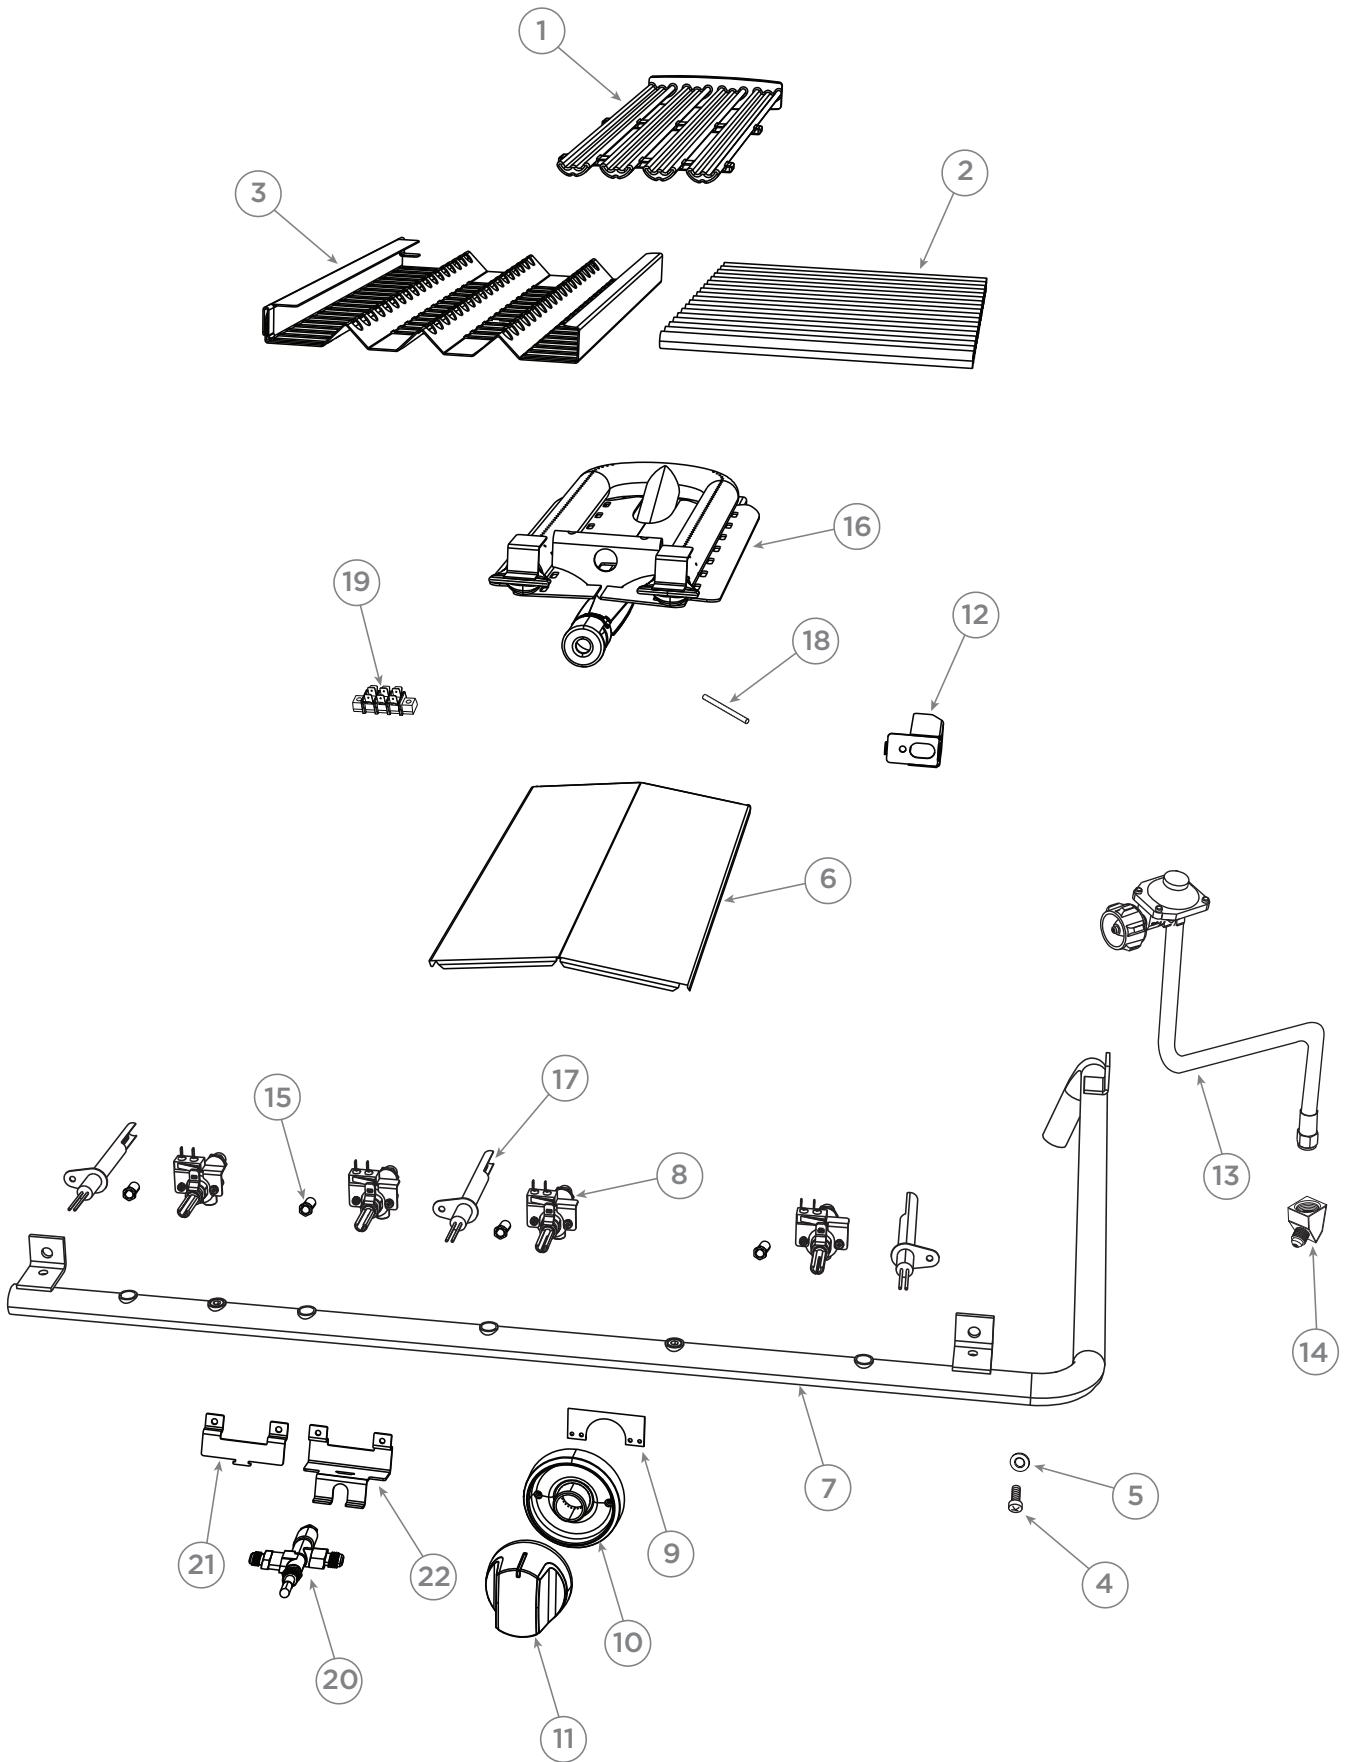

GRILL BURNER COMPONENTS

REFERENCE	PART NUMBER	PART DESCRIPTION
1	212341	GRATE BGA GRILLS
2	245398	CERAMIC ROD 9.50 (PKT10)
3	214081	RADIANT ASSY BGB36/48
	Includes 214046	LOCK RADIANT BGB 36-48
	Includes 213997	HOUSING RADIANT BGB36-48
4	211323P	HEX BLT 1/4-20 X 1/2 FULL TH SS (10PK)
5	211368P	WASHER FLT SS .250 X .750 10PK
6	214569	HEAT SHIELD FIRE BOX
NI	211242P	SM 10-24X1/2 PHPN TY F SS (10PK)
7	251770	MANIFOLD WA BE1 36
8	251686	GAS VALVE GRILL BLUE
9	251669	PLATE BEZEL SUPPORT BE1
10	251621	MOD LED BEZEL ORNG WHT 12V
11	251677	DIAL CLIP ASSY DCS BE1
NI	251933	MS M3X12XHX BTN SS
NI	251636	HARNESS SWITCH PUSH DPDT
12	251834	BRACKET MOUNTING HSI
13	239862P	REG & HOSE ASSY, 2 STAGE (PKD)
14	239586	ELBOW 45 3/8 M FLAREX 1/2 F NPT
15	220579	JET SPUD LG 1.51MM (53 DMS)
16	251049	TUBE BURNER BGC 36 - 48 W/A
17	251549	HSI U BURN
18	211593	FIBER GLASS SLEEVE 1/2 (3.34FT)
NI	247295	CABLE TIE HIGH TEMP
19	243936	TERMINAL BLOCK (5-POSITION)
20	231442	SAFETY VALVE ELBOW ASY BGB
	Includes 211355	NUT HEX M12 X .75 BRASS
	Includes 212199	SAFETY VALVE
	Includes 221932	FITTING 1/8-27 NPT X 1/4 FLARE
	Includes 221933	FITTING 1/8-27 NPT (F) X 1/4 FLARE
21	250318	BRACKET SAFETY VALVE AA
22	250319	LOCK BRACKET SAFETY VALVE AA

continued on next page

GRILL BURNER COMPONENTS