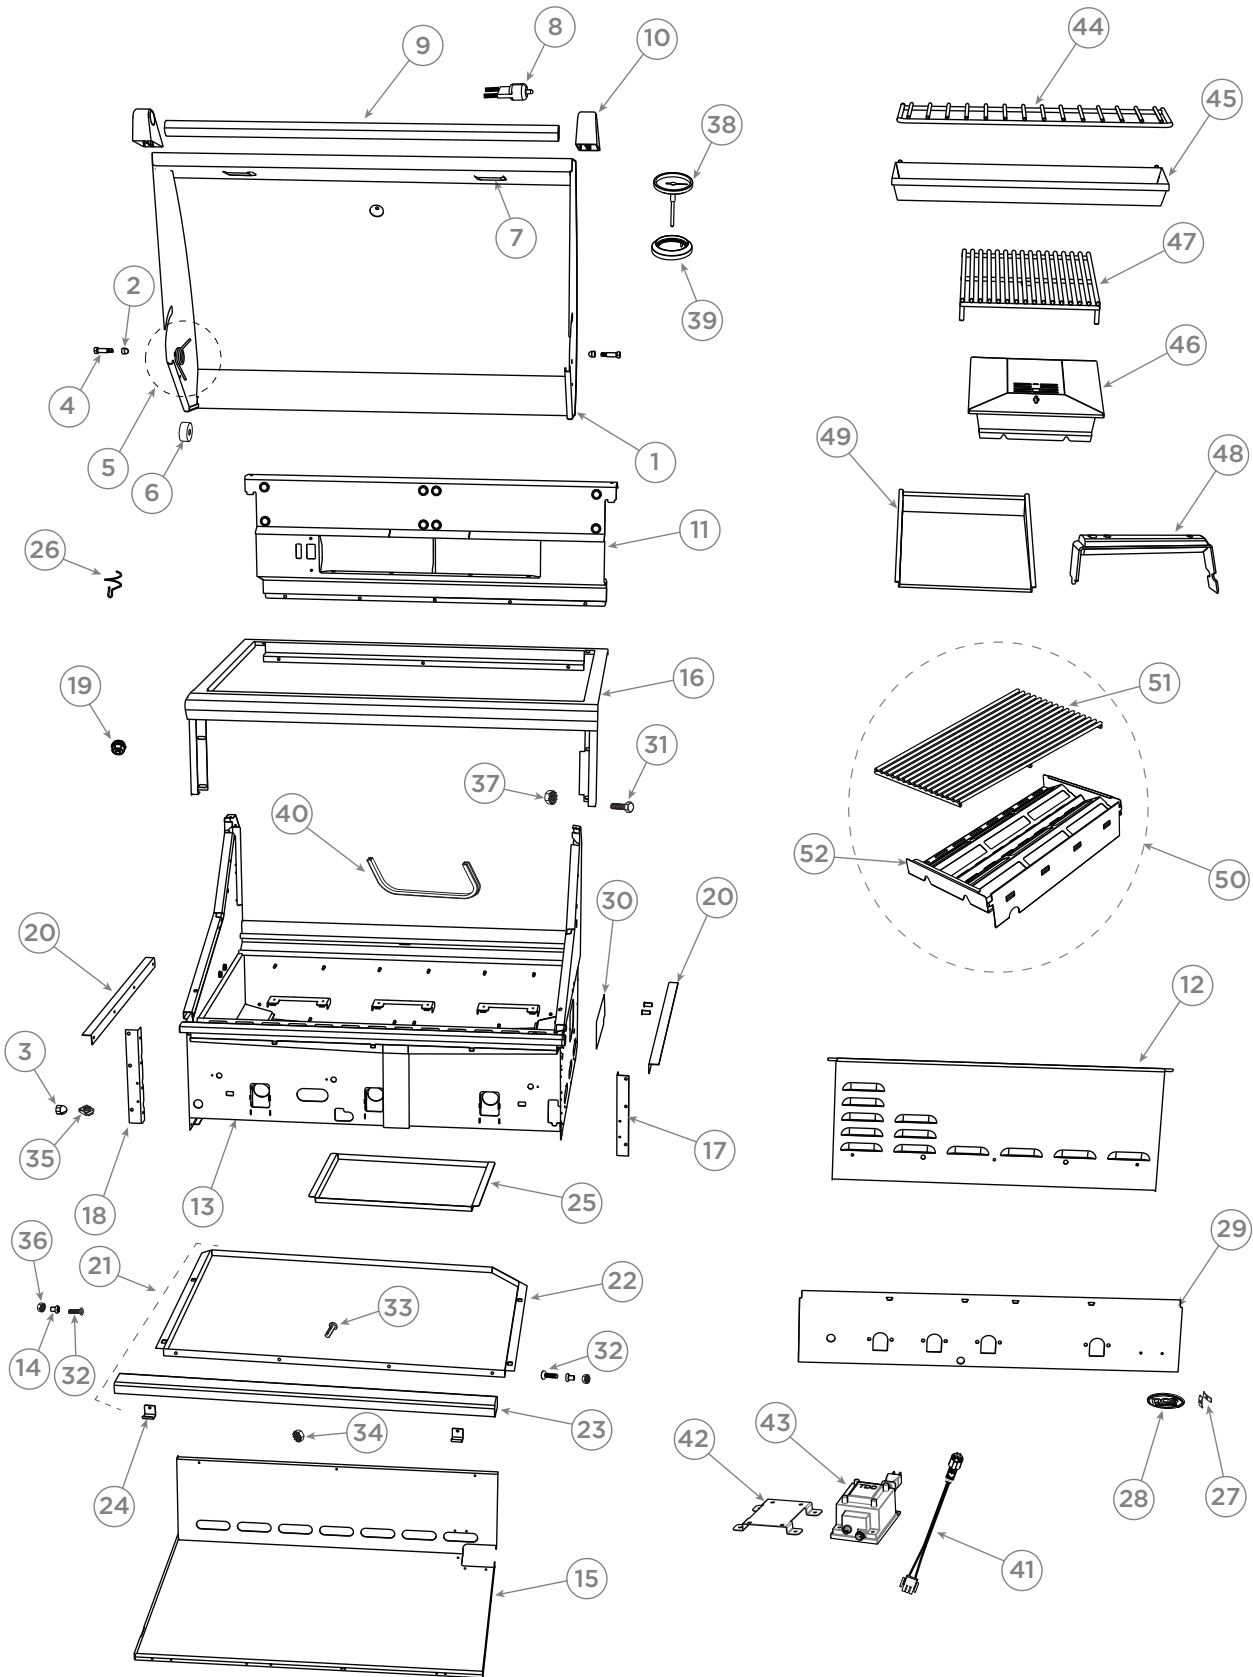

GRILL BODY COMPONENTS & ACCESSORIES

GRILL BODY COMPONENTS & ACCESSORIES

REFERENCE	PART NUMBER	PART DESCRIPTION
35	211408P	NUT W/RET 1/4-20 BLK (10PK)
36	218150	NUT HEX 10-24 KEPS SS (10PK)
37	211398P	NUT KEPS 1/4-20 SS (10PK)
38	251352	TEMPERATURE GAUGE GRILL SMALL
	Includes	WING NUT
39	251353	BEZEL TEMPERATURE DCS GRILL SMALL
NI	211323P	HB 1/4-20 X 1/2 X FULL SS (10PK)
NI	248066	SCREW M4X6 SET HEX
40	240469	TRIM EDGE
41	254430	CORD POWER 254276 INSPECTED
42	251738	MOUNT POWER SUPPLY GRILL
NI	211287P	MS 10-24X3/4 PH TRU SS (10PK)
NI	211338	MS 10-24 X 1 SL HXWS SS
NI	211394	NUT KEPS 10-24 SS
43	251709	POWER SUPPLY 12V US
NI	251747	FUSE 7A 20MM 5 PACK
44	254016	RACK SECONDARY WA BE1 36 EP
45	251877	TRAY SECONDARY MOUNT WA BE1 36
46	251576	CHARCOAL INSERT KIT
47	253235	GRATE CHARCOAL INSERT POLISHED
48	251689	DCS GRILL GRATE LIFTER ASSY
49	71410	GRIDDLE PLATE BGC-GP DCS
50	71409	IR BURNER BGC-IR DCS US
51	250816P	GRATE GRILL RACK (PKD)
52	251721P	SEAR TRAY ASSY WA BE1 (PKD)
NI	85142	JACKET STAINLESS STL BGA36-IJS (STANDARD)
NI	71335	JACKET STAINLESS STL BGA42 (FOR GRILL WITH STORAGE ACC)
NI	71404	Q2 COVER BUILT IN 36-ACBI-36E
NI	71340	Q2 COVER CART 36 - ACC-36E (GRILL WITH CART)
NI	591605	BOOKSET BE1 DCS USCA
	Includes	BK USR/INST DCS BE1 36&48 USCA
	Includes	BK SRVCE/W'NTY OUTDR DCS USCA

continued on next page