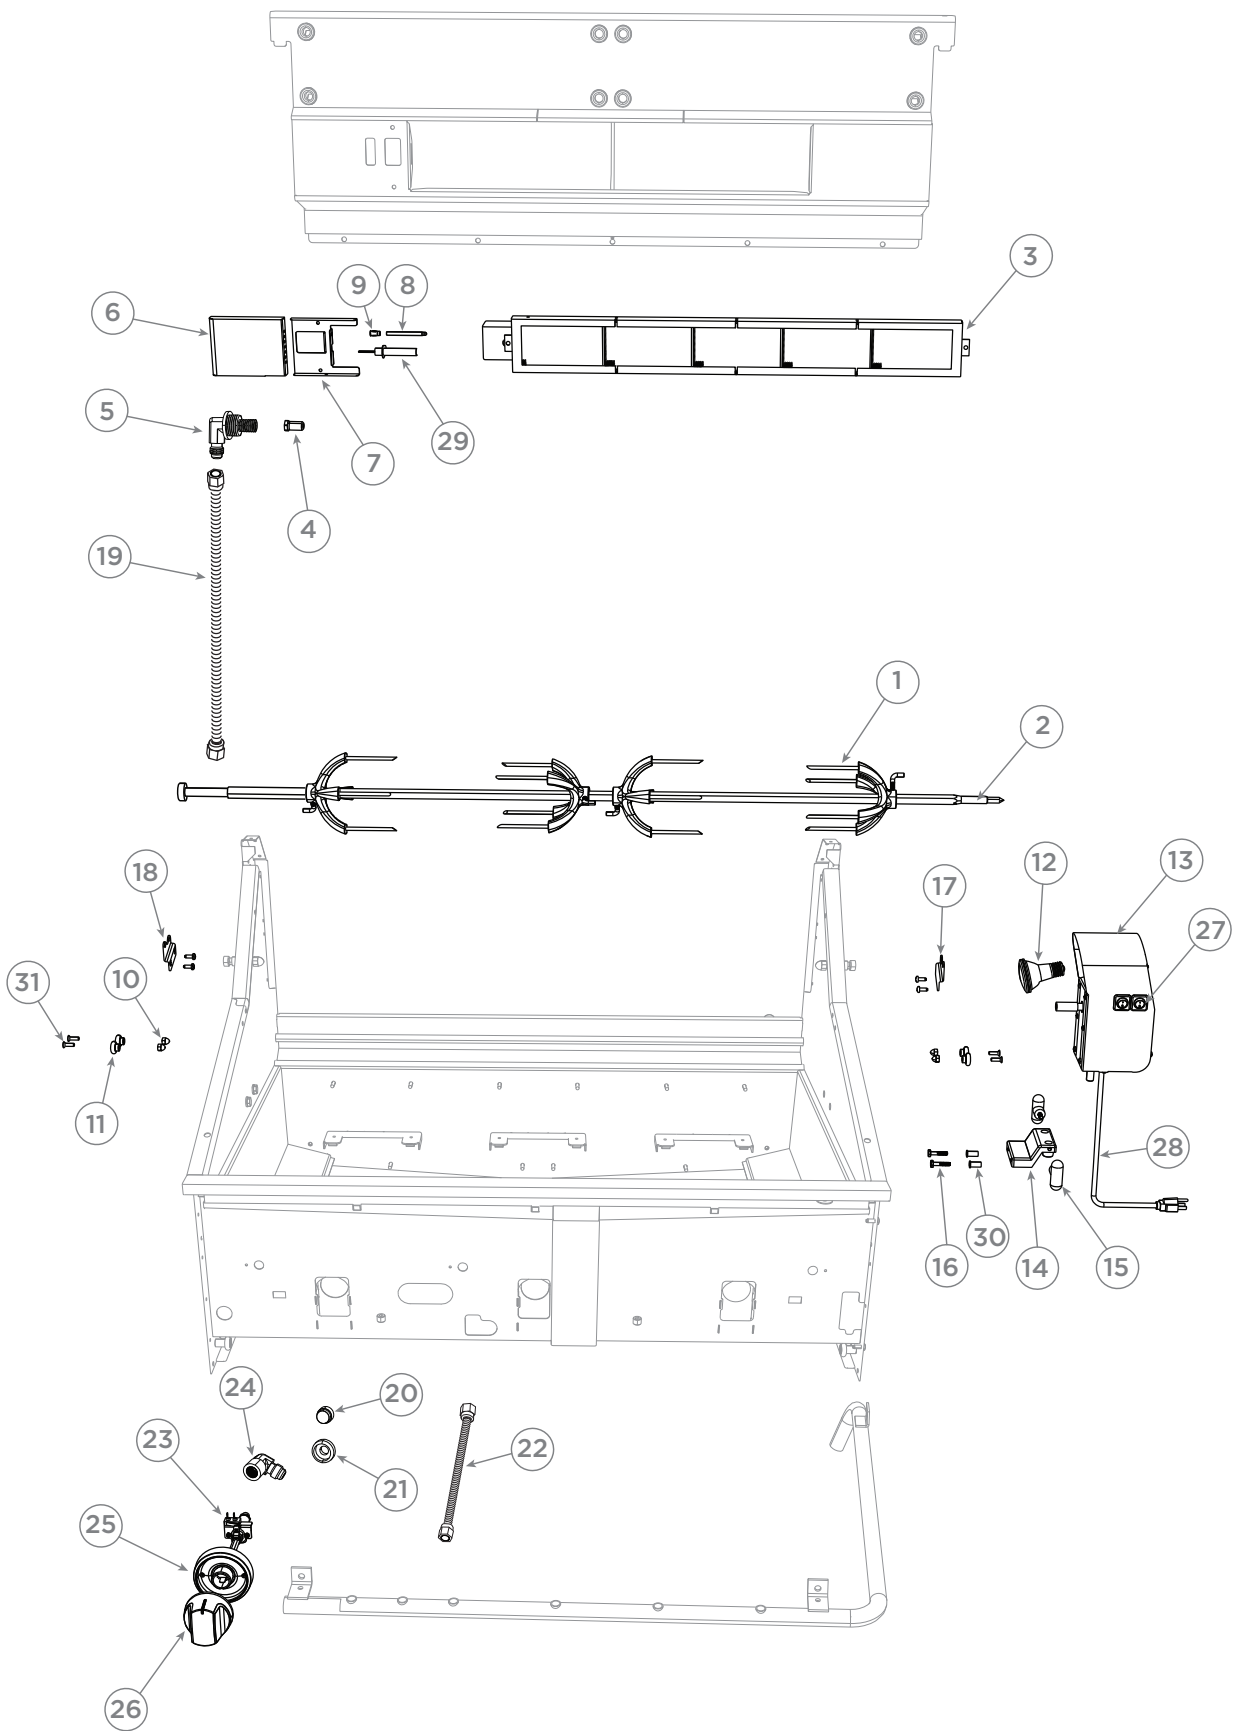

ROTISSERIE COMPONENTS

ROTISSERIE COMPONENTS

REFERENCE	PART NUMBER	PART DESCRIPTION
25	251621	MOD LED BEZEL ORNG WHT 12V
26	251677	DIAL CLIP ASSY DCS BE1
NI	251933	MS M3X12XHX BTN SS
27	250062	SWITCH, ON -OFF
28	251851	FLEX HARNESS ROTIS L
29	251745	HSI IR BURNER
NI	211132	BUSHING STRAIN RELIEF 0.625"
30	237190	FLANGE BUSHING
31	250296	MS 10-24 X 3/4 PH FLT 100 316 SS