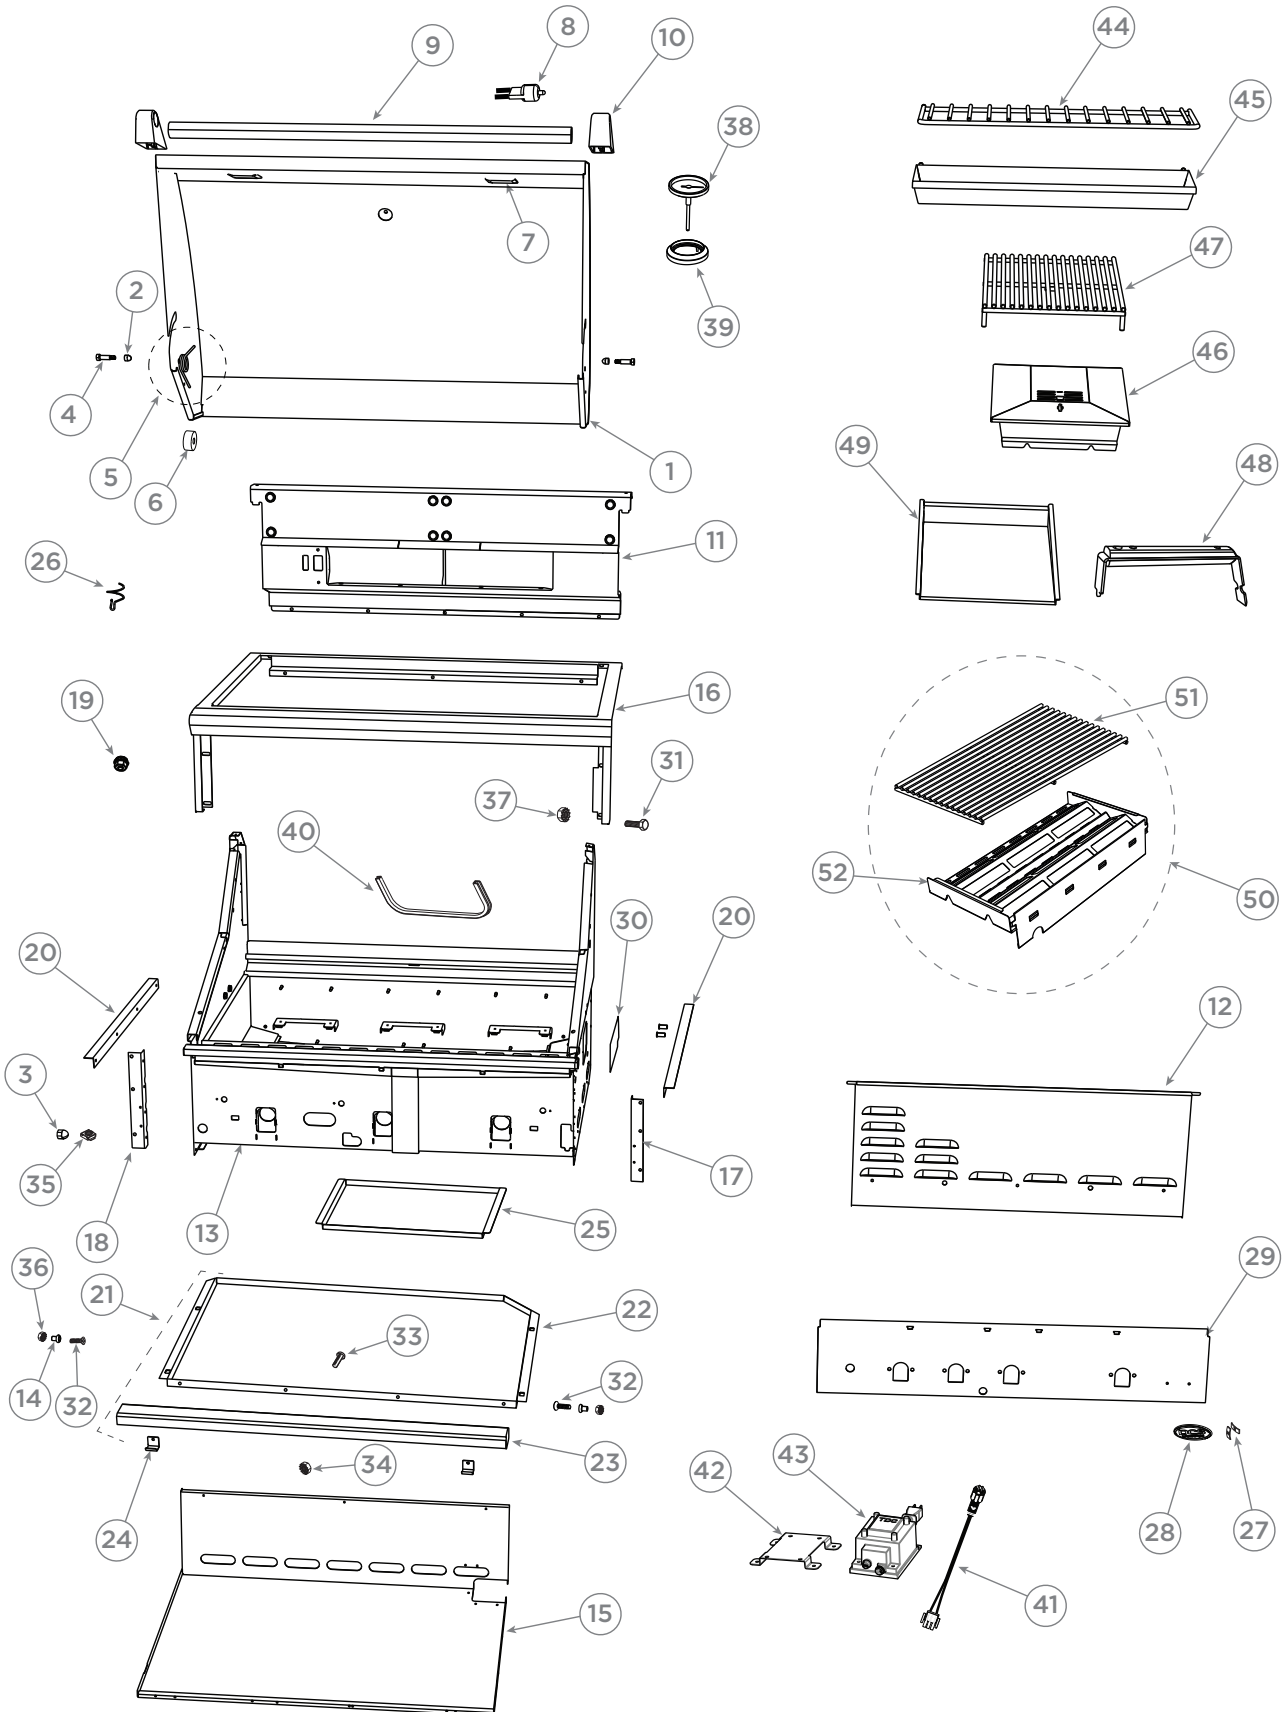

GRILL BODY COMPONENTS & ACCESSORIES