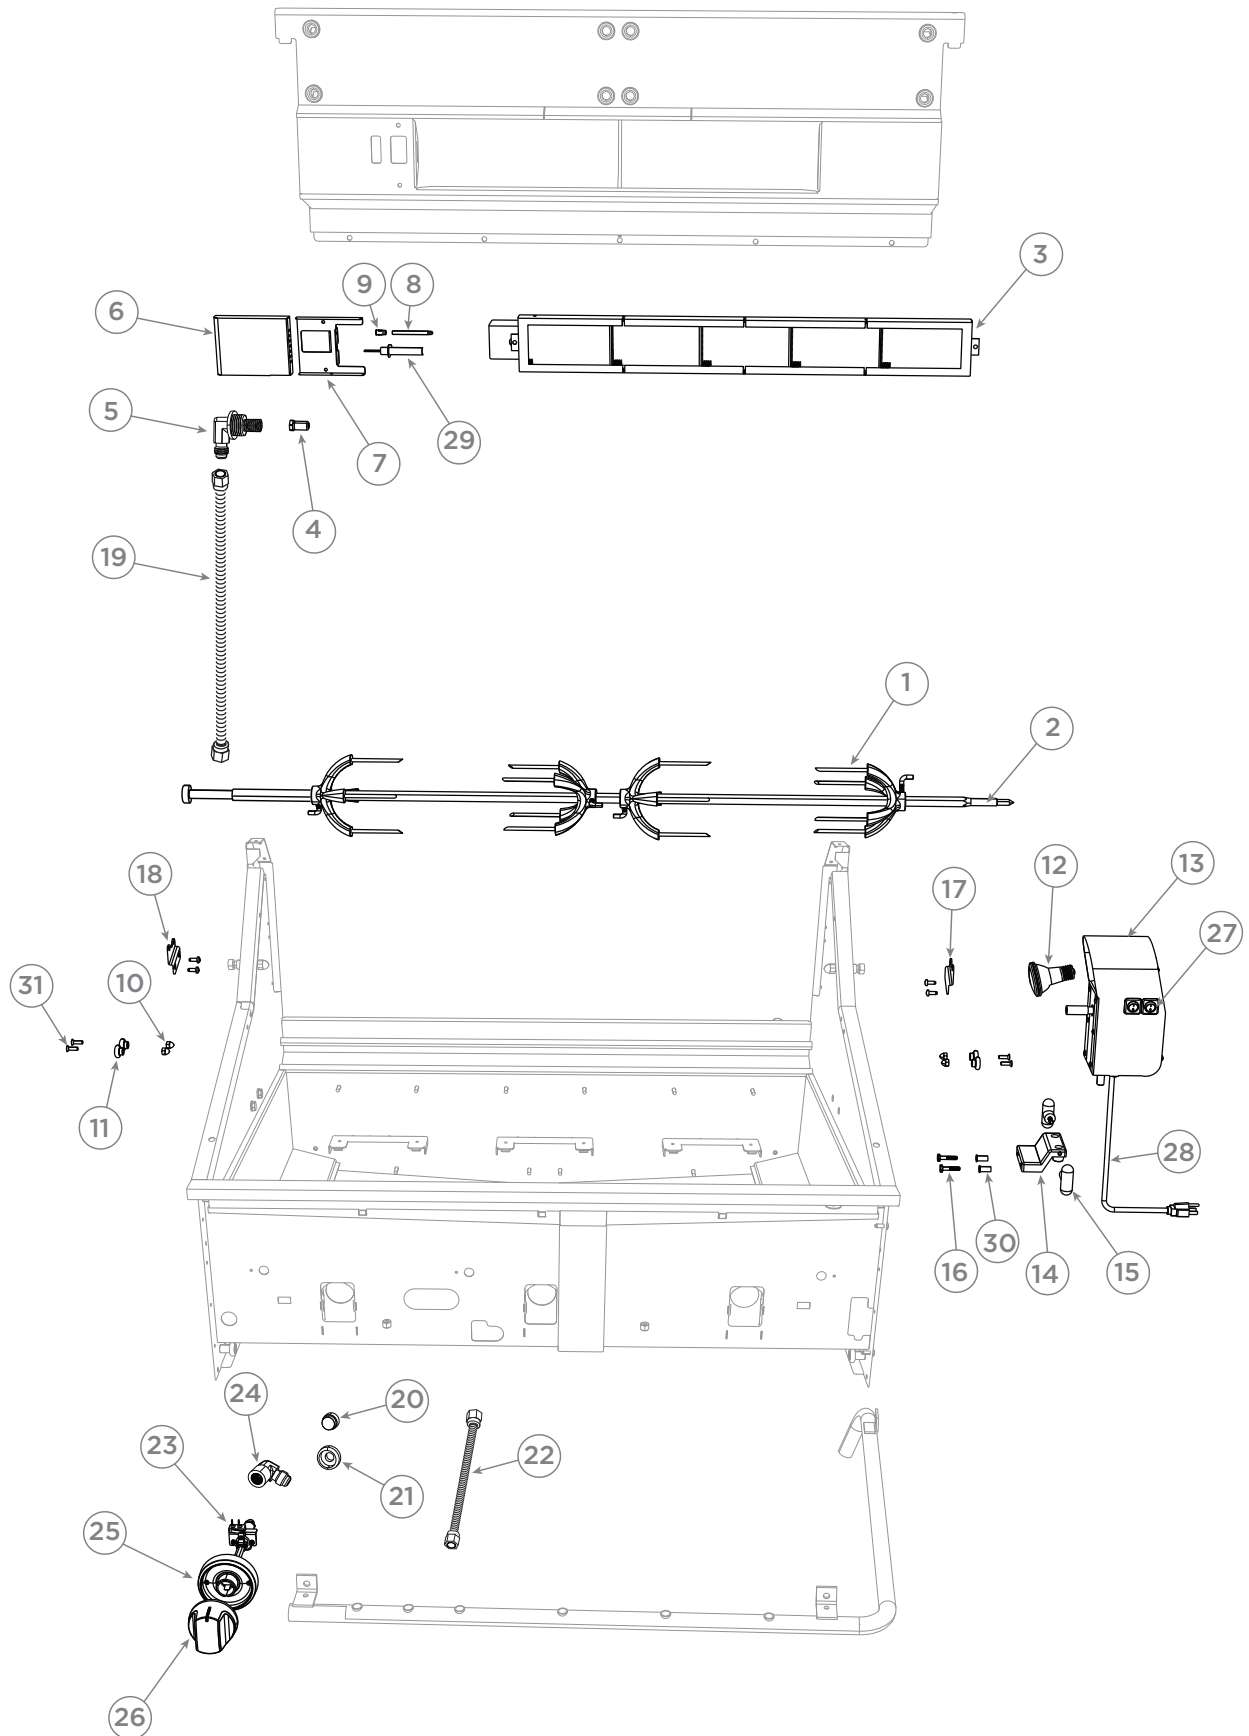

ROTISSERIE COMPONENTS

ROTISSERIE COMPONENTS

REFERENCE	PART NUMBER	PART DESCRIPTION
1	212340	FORK ROTISSERIE
2	254018	ROD ROTIS ASSY BE1 36
	Includes	ROD ROTIS GRILL BE1 36
	Includes	HANDLE ROD ROTIS GRILL BE1
3	210357	BURNER IR 36
4	220582	JET SPUD LG 1.15MM
5	250075	FITTING ELBOW IR ASSY
6	251755	HOUSING ELECTRODE
7	251756	MOUNTING PLATE ELECTRODE
NI	211242P	SM 10-24X1/2 PHPN TY F SS 10PK
8	251795	THERMOCOUPLE BBQ KE200 60
9	250140P	CLIP T/COUPLE RETAINER PKT10
10	211389	ACORN NUT 10-24 SS LOCKING
11	211089P	RACK ROLLER (PKD)
NI	250184	MS 10-24 X 1 PH FLT 100 316SS
NI	250296P	MS 10-24 X 3/4 PH FLT 100 316S
12	250310	BULB ROTISSERIE MOTOR 120V
13	254040	KIT ROTISSERIE MOTOR BE1 SP
	Includes	BBQ ROTISSERIE MOTOR 120V
	Includes 250310	BULB ROTISSERIE MOTOR 120V
	Includes 250062	SWITCH, ON - OFF
	Includes 251851	FLEX HARNESS ROTIS L
14	211046	ROTISS BLOCK
15	211051	ROTISS MOUNTING ARM
16	220807	HB 1/4-20 X 1-1/2 X FULL SS
17	214397	BRACKET ROTISS SUPPORT R/H
18	214398	BRACKET ROTISS SUPPORT L/H
19	221929	TUBE 25 ID SS FLEXIBLE 75 IN
20	250830	BUTTON SAFETY VALVE
21	250831	BEZEL SAFETY VALVE
22	251793	TUBE 25 ID SS FLEXIBLE 10 IN
23	251685	GAS VALVE GRILL RED
24	221935	ELBOW 3/8 F X 1/4 M FLARE