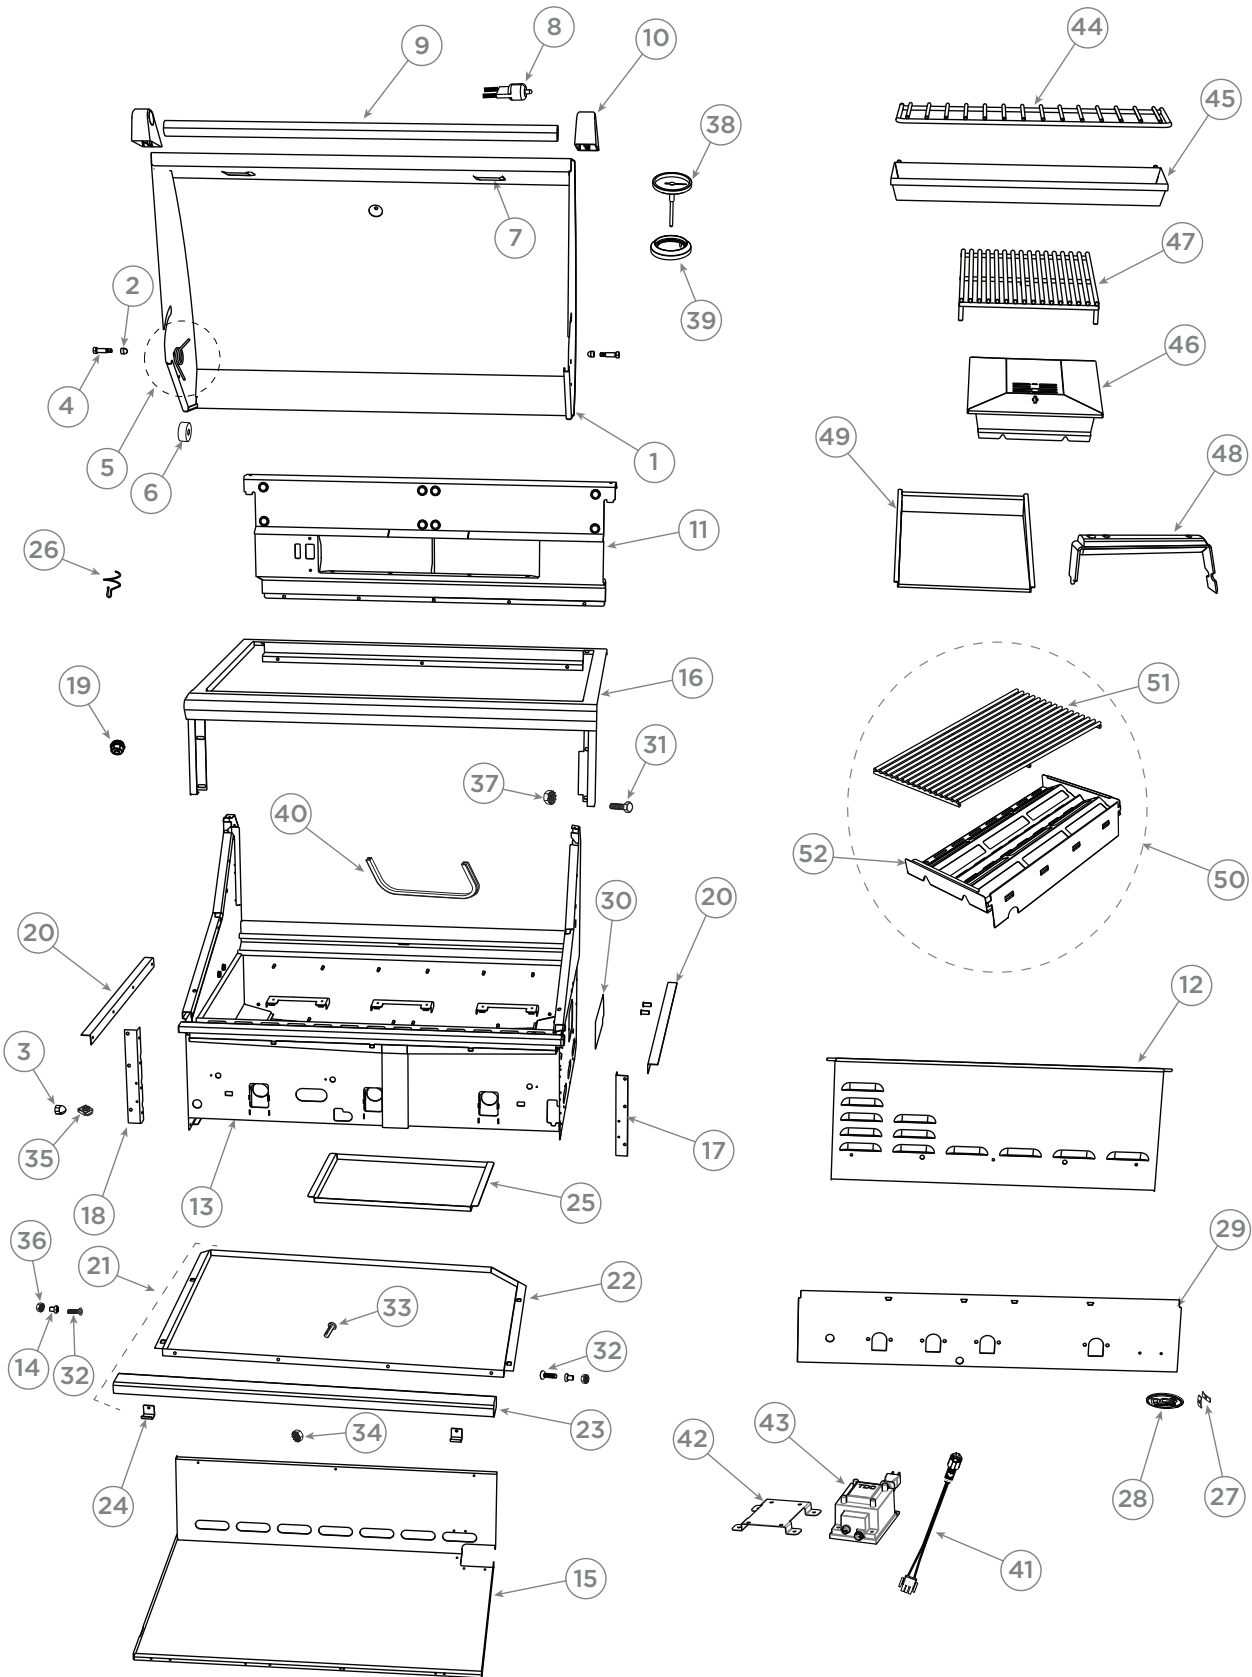

GRILL BODY COMPONENTS & ACCESSORIES

GRILL BODY COMPONENTS & ACCESSORIES

REFERENCE	PART NUMBER	PART DESCRIPTION
35	211408P	NUT W/RET 1/4-20 BLK (10PK)
36	218150	NUT HEX 10-24 KEPS SS (10PK)
37	211398P	NUT KEPS 1/4-20 SS (10PK)
38	251352	TEMPERATURE GAUGE GRILL SMALL
	Includes	WING NUT
39	251353	BEZEL TEMPERATURE DCS GRILL SMALL
NI	211323P	HB 1/4-20 X 1/2 X FULL SS (10PK)
NI	248066	SCREW M4X6 SET HEX
40	240469	TRIM EDGE
41	254430	CORD POWER 254276 INSPECTED
42	251738	MOUNT POWER SUPPLY GRILL
NI	211287P	MS 10-24X3/4 PH TRU SS (10PK)
NI	211338	MS 10-24 X 1 SL HXWS SS
NI	211394	NUT KEPS 10-24 SS
43	251709	POWER SUPPLY 12V US
NI	251747	FUSE 7A 20MM 5 PACK
44	254016	RACK SECONDARY WA BE1 36 EP
45	251877	TRAY SECONDARY MOUNT WA BE1 36
46	251576	CHARCOAL INSERT KIT
47	253235	GRATE CHARCOAL INSERT POLISHED
48	251689	DCS GRILL GRATE LIFTER ASSY
49	71410	GRIDDLE PLATE BGC-GP DCS
50	71409	IR BURNER BGC-IR DCS US
51	250816P	GRATE GRILL RACK (PKD)
52	251721P	SEAR TRAY ASSY WA BE1 (PKD)
NI	85142	JACKET STAINLESS STL BGA36-IJS (STANDARD)
NI	71335	JACKET STAINLESS STL BGA42 (FOR GRILL WITH STORAGE ACC)
NI	71404	Q2 COVER BUILT IN 36-ACBI-36E
NI	71340	Q2 COVER CART 36 - ACC-36E (GRILL WITH CART)
NI	591605	BOOKSET BE1 DCS USCA
	Includes	BK USR/INST DCS BE1 36&48 USCA
	Includes	BK SRVCE/W'NTY OUTDR DCS USCA

continued on next page