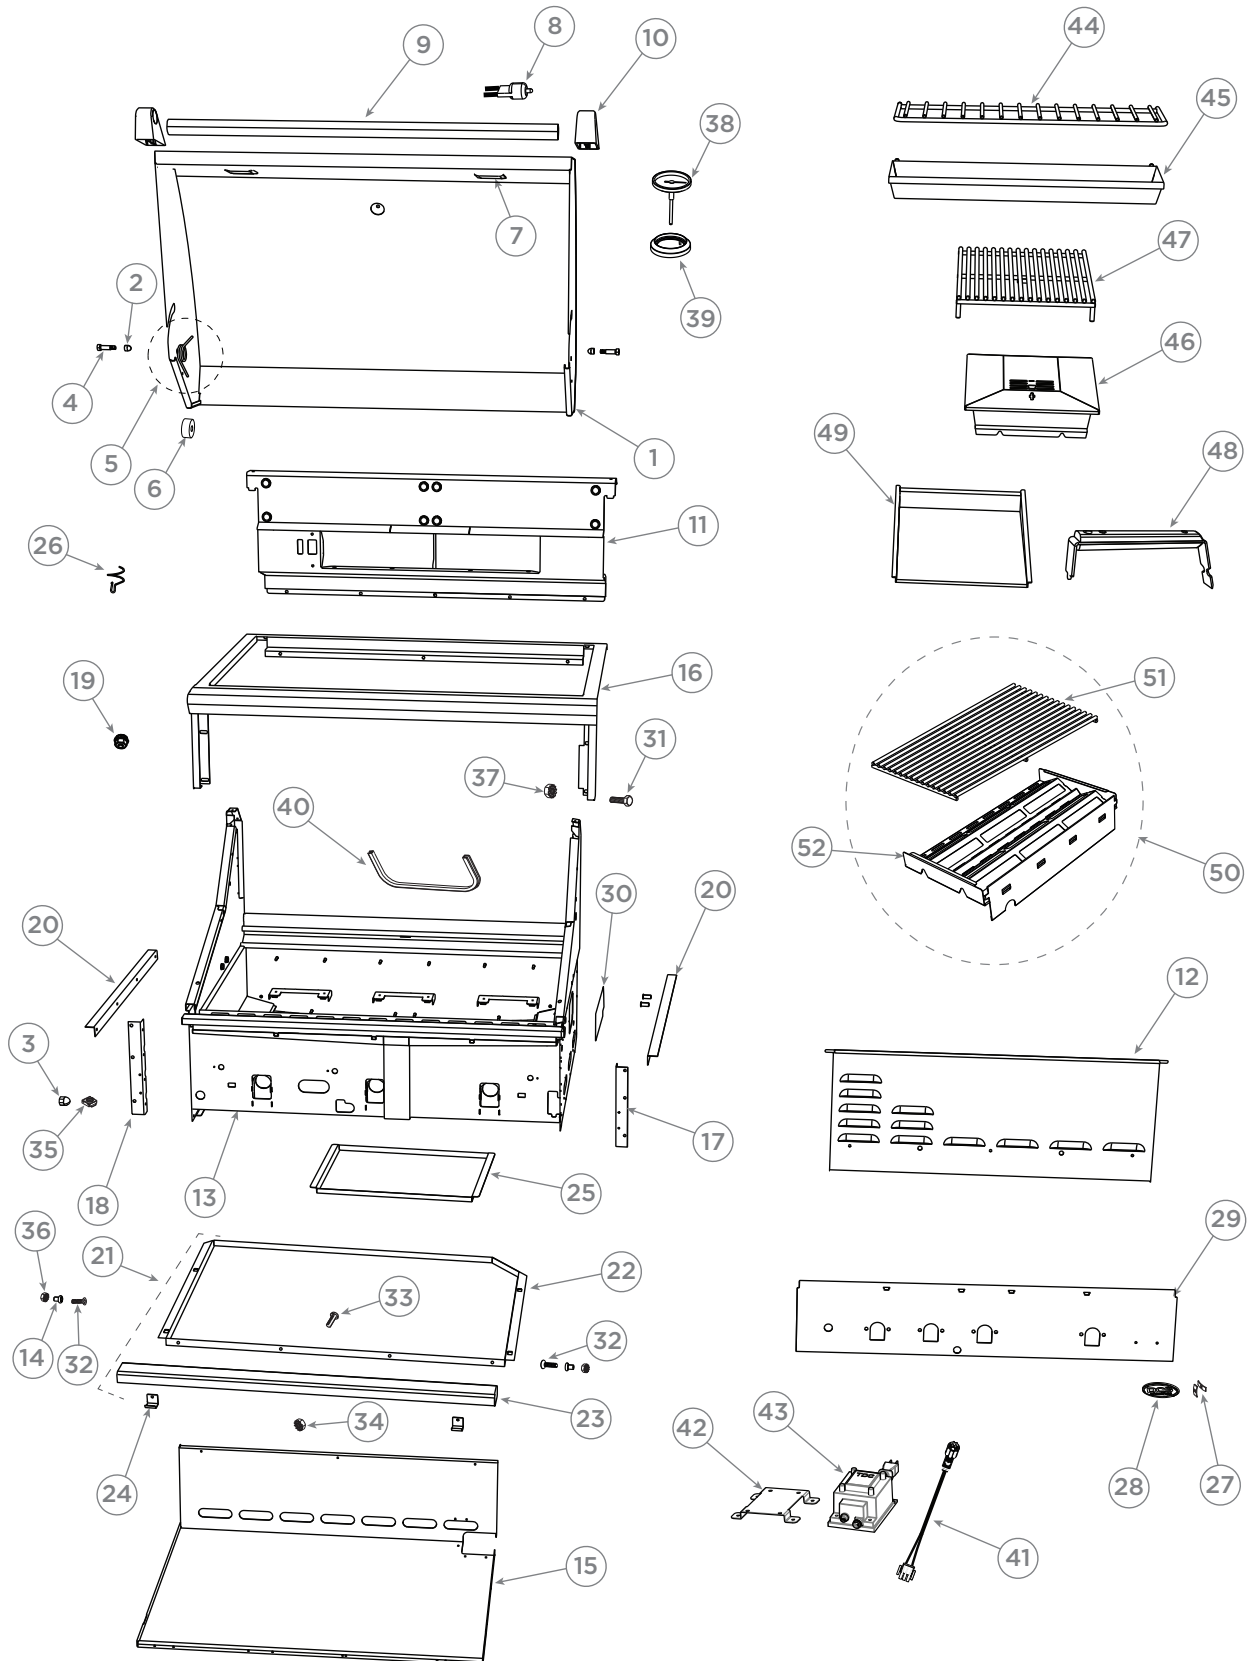

GRILL BODY COMPONENTS & ACCESSORIES

GRILL BODY COMPONENTS & ACCESSORIES

REFERENCE	PART NUMBER	PART DESCRIPTION
16	251554	LANDING LEDGE W/A BE1 36
17	251524	BRACKET MOUNT LANDINGLEDGE RH
18	251525	BRACKET MOUNT LANDINGLEDGE LH
NI	237190	FLANGE BUSHING
NI	211242P	SM 10-24X1/2 PHPN TY F SS (10PK)
NI	211278	MS 10-24 X 3/8 PH TRU SS
NI	211323P	HEX 1/4-20X 1/2 FUL TH SS 10PK
NI	211398P	NUT KEPS 1/4-20 SS (10PK)
NI	211375	WASHER FLT SS .25 X .938 X .05
NI	211394	NUT KEPS 10-24 SS
19	212359P	RUBBER BUMPER (4PK)
20	224769	ANGLE GRILL SUPPORT
NI	211371P	WASHER FLT SS #10 3/4 (10PK)
NI	211242P	SM 10-24X1/2 PHPN TY F SS 10PK
NI	237354	MS10-24X3/8 PH TRU SS (PKT 10)
21	251556	DRIP PAN ASSY BE1 36
	Includes 224890	DRIP PAN BGB36 BQAR
	Includes 251629	HANDLE DRIP PAN BE1 36 PTD
	Includes 211278	MS 10-24 X 3/8 PH TRU SS
	Includes 211359	NUT HEX 10-24 SS NYLOK
22	214405	DRIP PAN BGB36 BQAR
23	251630	HANDLE DRIP PAN BE1 36 PTD
24	251701	CLIP STORAGE ROTIS ROD BE1
25	214289	GREASE CAN
26	545874	WIRE STANDOFF COIL
27	211419P	LOGO - CLIP (2 PACK)
28	237566	BADGE 3.3"
29	251635	VALVE PANEL BE1 36 PTD
30	254026	COVER SIDE GRILLBOX BE1
31	211323P	HEX 1/4-20X 1/2 FUL TH SS 10PK
32	250184	MS10-24 X 1 PH FLT 100 316 SS
33	237354	MS10-24X3/8 PH TRU SS (PKT 10)
34	211359P	NUT HEX10-24SS LOCK NYLON (10PK)

continued on next page