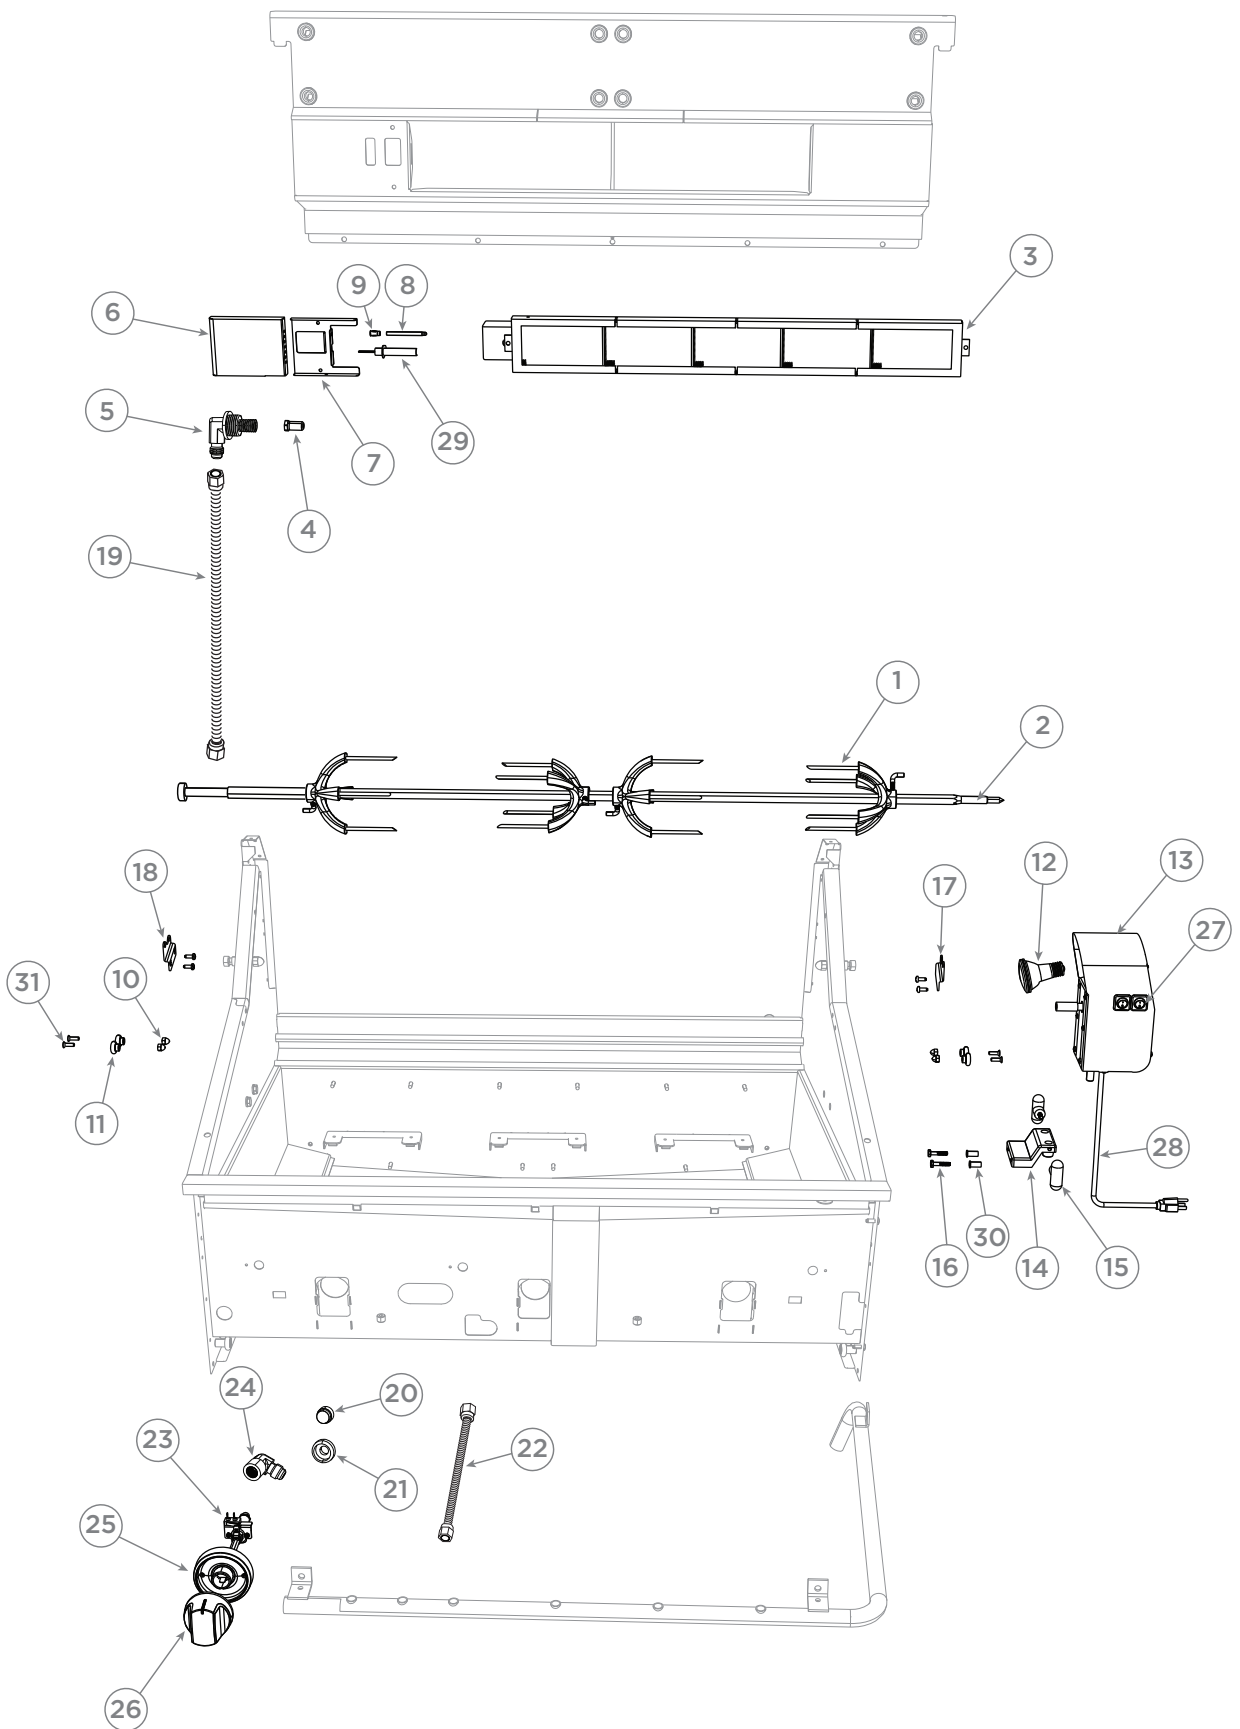

ROTISSERIE COMPONENTS

ROTISSERIE COMPONENTS

REFERENCE	PART NUMBER	PART DESCRIPTION
25	251621	MOD LED BEZEL ORNG WHT 12V
26	251677	DIAL CLIP ASSY DCS BE1
NI	251933	MS M3X12XHX BTN SS
27	250062	SWITCH, ON -OFF
28	251851	FLEX HARNESS ROTIS L
29	251745	HSI IR BURNER
NI	211132	BUSHING STRAIN RELIEF 0.625"
30	237190	FLANGE BUSHING
31	250296	MS 10-24 X 3/4 PH FLT 100 316 SS