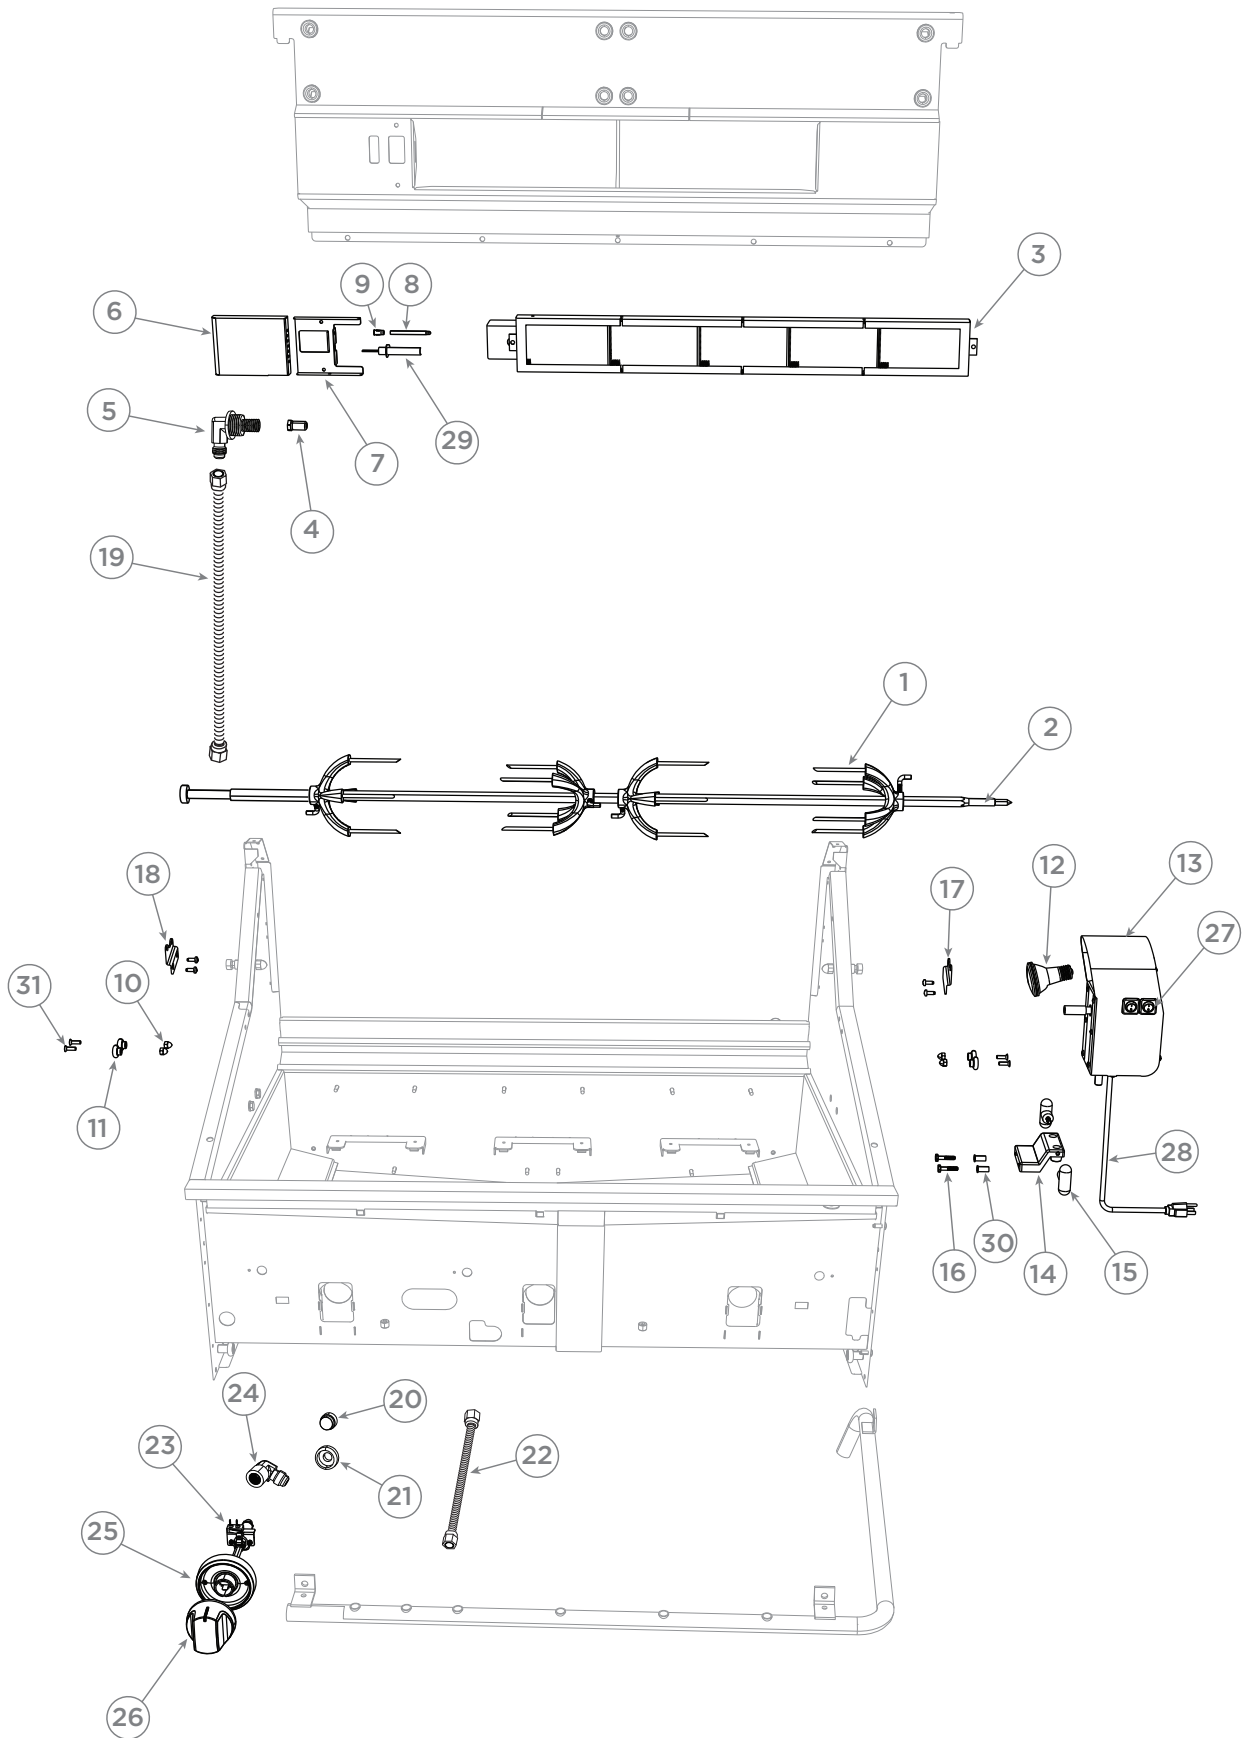

ROTISSERIE COMPONENTS

ROTISSERIE COMPONENTS

REFERENCE	PART NUMBER	PART DESCRIPTION
1	212340	FORK ROTISSERIE
2	254018	ROD ROTIS ASSY BE1 36
	Includes	ROD ROTIS GRILL BE1 36
	Includes	HANDLE ROD ROTIS GRILL BE1
3	210357	BURNER IR 36
4	220582	JET SPUD LG 1.15MM
5	250075	FITTING ELBOW IR ASSY
6	251755	HOUSING ELECTRODE
7	251756	MOUNTING PLATE ELECTRODE
NI	211242P	SM 10-24X1/2 PHPN TY F SS 10PK
8	251795	THERMOCOUPLE BBQ KE200 60
9	250140P	CLIP T/COUPLE RETAINER PKT10
10	211389	ACORN NUT 10-24 SS LOCKING
11	211089P	RACK ROLLER (PKD)
NI	250184	MS 10-24 X 1 PH FLT 100 316SS
NI	250296P	MS 10-24 X 3/4 PH FLT 100 316S
12	250310	BULB ROTISSERIE MOTOR 120V
13	254040	KIT ROTISSERIE MOTOR BE1 SP
	Includes	BBQ ROTISSERIE MOTOR 120V
	Includes 250310	BULB ROTISSERIE MOTOR 120V
	Includes 250062	SWITCH, ON - OFF
	Includes 251851	FLEX HARNESS ROTIS L
14	211046	ROTISS BLOCK
15	211051	ROTISS MOUNTING ARM
16	220807	HB 1/4-20 X 1-1/2 X FULL SS
17	214397	BRACKET ROTISS SUPPORT R/H
18	214398	BRACKET ROTISS SUPPORT L/H
19	221929	TUBE 25 ID SS FLEXIBLE 75 IN
20	250830	BUTTON SAFETY VALVE
21	250831	BEZEL SAFETY VALVE
22	251793	TUBE 25 ID SS FLEXIBLE 10 IN
23	251685	GAS VALVE GRILL RED
24	221935	ELBOW 3/8 F X 1/4 M FLARE