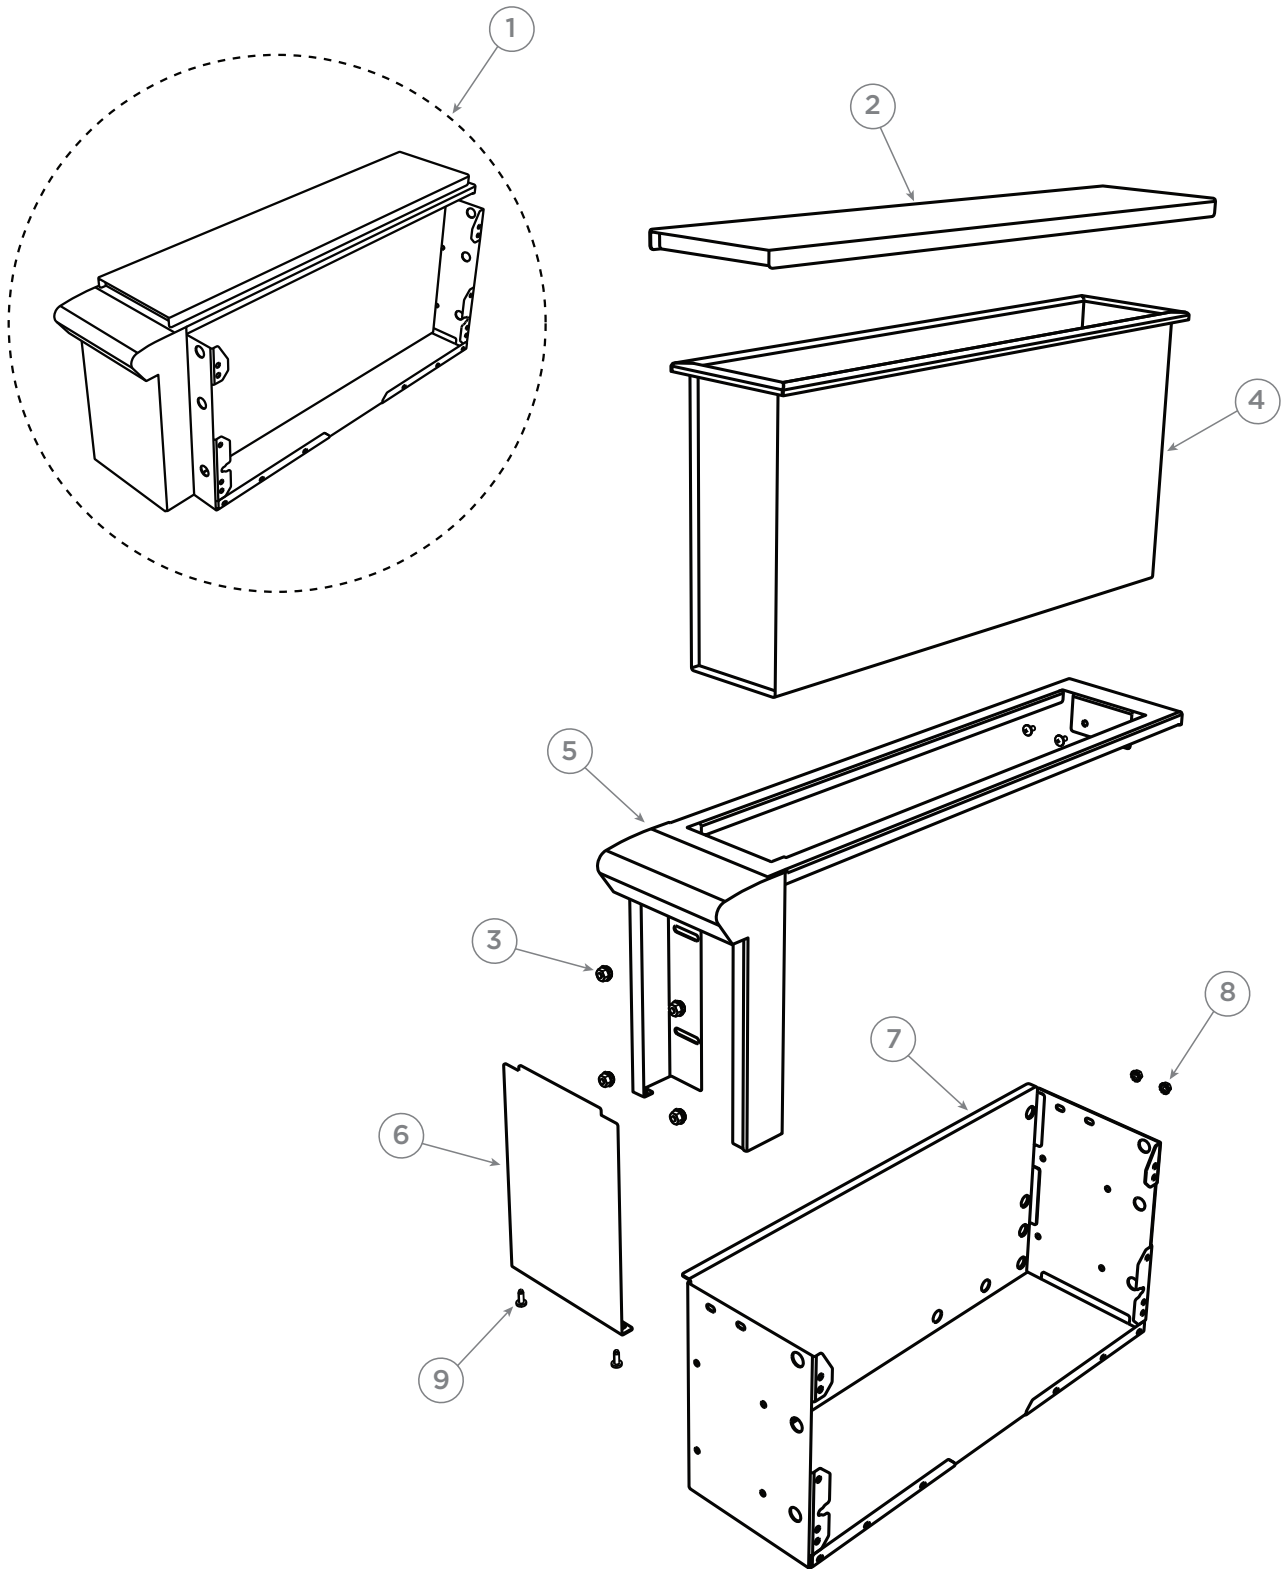

STORAGE COMPONENTS

STORAGE COMPONENTS

REFERENCE	PART NUMBER	PART DESCRIPTION
1	71332	ACCESSORY STORAGE ASE6-36
2	251807P	ASSY LID AS6Y SP
3	212359P	RUBBER BUMPER (4PK)
4	251886P	ASSY CHASSIS 36 AS6 SP
5	251801P	ASSY LANDING LEDGE ASE6 SP
6	251805P	PANEL FRONT ASH6 SP
7	251875P	ASSY LINER AS6 SP
8	211242P	SM 10-12 X 1/2PHPAN TY F 4SS (PK10)
9	211394	NUT KEPS 10-24 SS
10	211278	MS 10-24 X 3/8 PH TRU SS