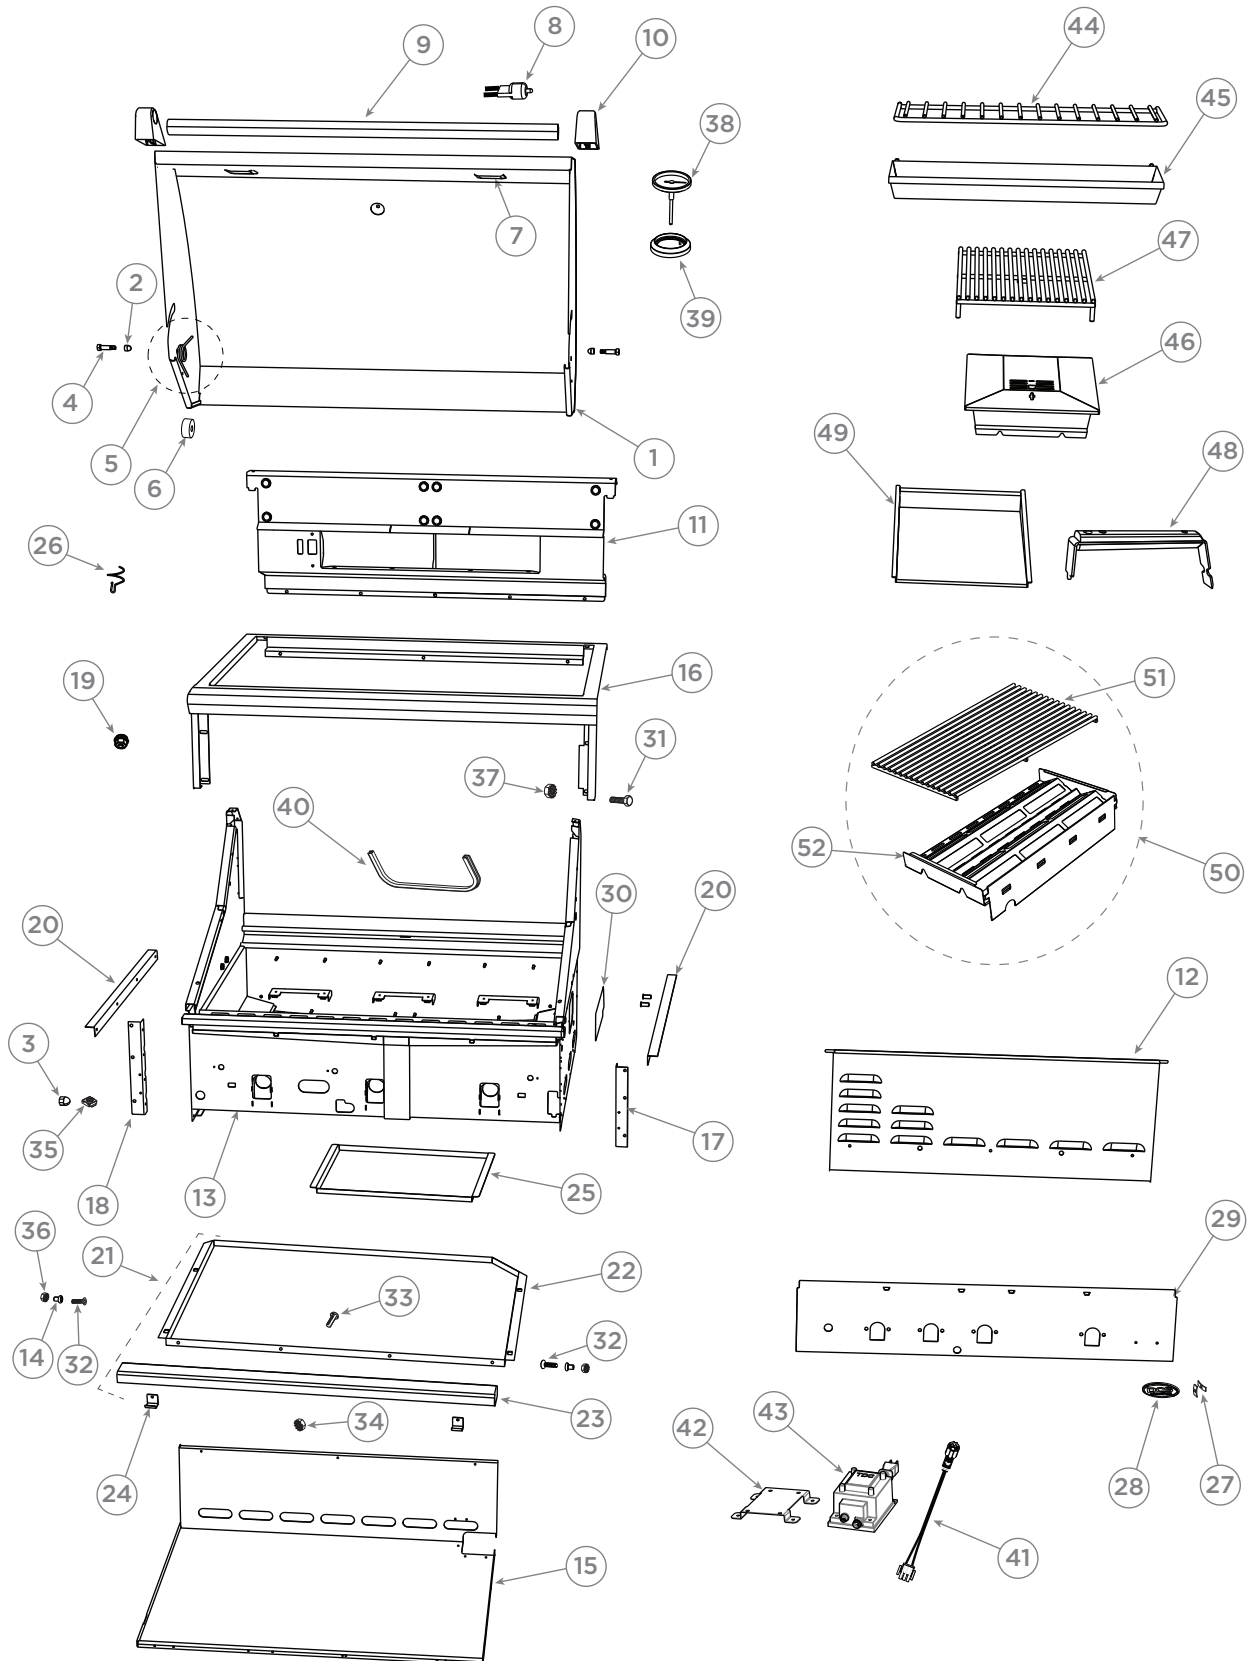

GRILL BODY COMPONENTS & ACCESSORIES

GRILL BODY COMPONENTS & ACCESSORIES

REFERENCE	PART NUMBER	PART DESCRIPTION
16	251554	LANDING LEDGE W/A BE1 36
17	251524	BRACKET MOUNT LANDINGLEDGE RH
18	251525	BRACKET MOUNT LANDINGLEDGE LH
NI	237190	FLANGE BUSHING
NI	211242P	SM 10-24X1/2 PHPN TY F SS (10PK)
NI	211278	MS 10-24 X 3/8 PH TRU SS
NI	211323P	HEX 1/4-20X 1/2 FUL TH SS 10PK
NI	211398P	NUT KEPS 1/4-20 SS (10PK)
NI	211375	WASHER FLT SS .25 X .938 X .05
NI	211394	NUT KEPS 10-24 SS
19	212359P	RUBBER BUMPER (4PK)
20	224769	ANGLE GRILL SUPPORT
NI	211371P	WASHER FLT SS #10 3/4 (10PK)
NI	211242P	SM 10-24X1/2 PHPN TY F SS 10PK
NI	237354	MS10-24X3/8 PH TRU SS (PKT 10)
21	251556	DRIP PAN ASSY BE1 36
	Includes 224890	DRIP PAN BGB36 BQAR
	Includes 251629	HANDLE DRIP PAN BE1 36 PTD
	Includes 211278	MS 10-24 X 3/8 PH TRU SS
	Includes 211359	NUT HEX 10-24 SS NYLOK
22	214405	DRIP PAN BGB36 BQAR
23	251630	HANDLE DRIP PAN BE1 36 PTD
24	251701	CLIP STORAGE ROTIS ROD BE1
25	214289	GREASE CAN
26	545874	WIRE STANDOFF COIL
27	211419P	LOGO - CLIP (2 PACK)
28	237566	BADGE 3.3"
29	251635	VALVE PANEL BE1 36 PTD
30	254026	COVER SIDE GRILLBOX BE1
31	211323P	HEX 1/4-20X 1/2 FUL TH SS 10PK
32	250184	MS10-24 X 1 PH FLT 100 316 SS
33	237354	MS10-24X3/8 PH TRU SS (PKT 10)
34	211359P	NUT HEX10-24SS LOCK NYLON (10PK)

continued on next page