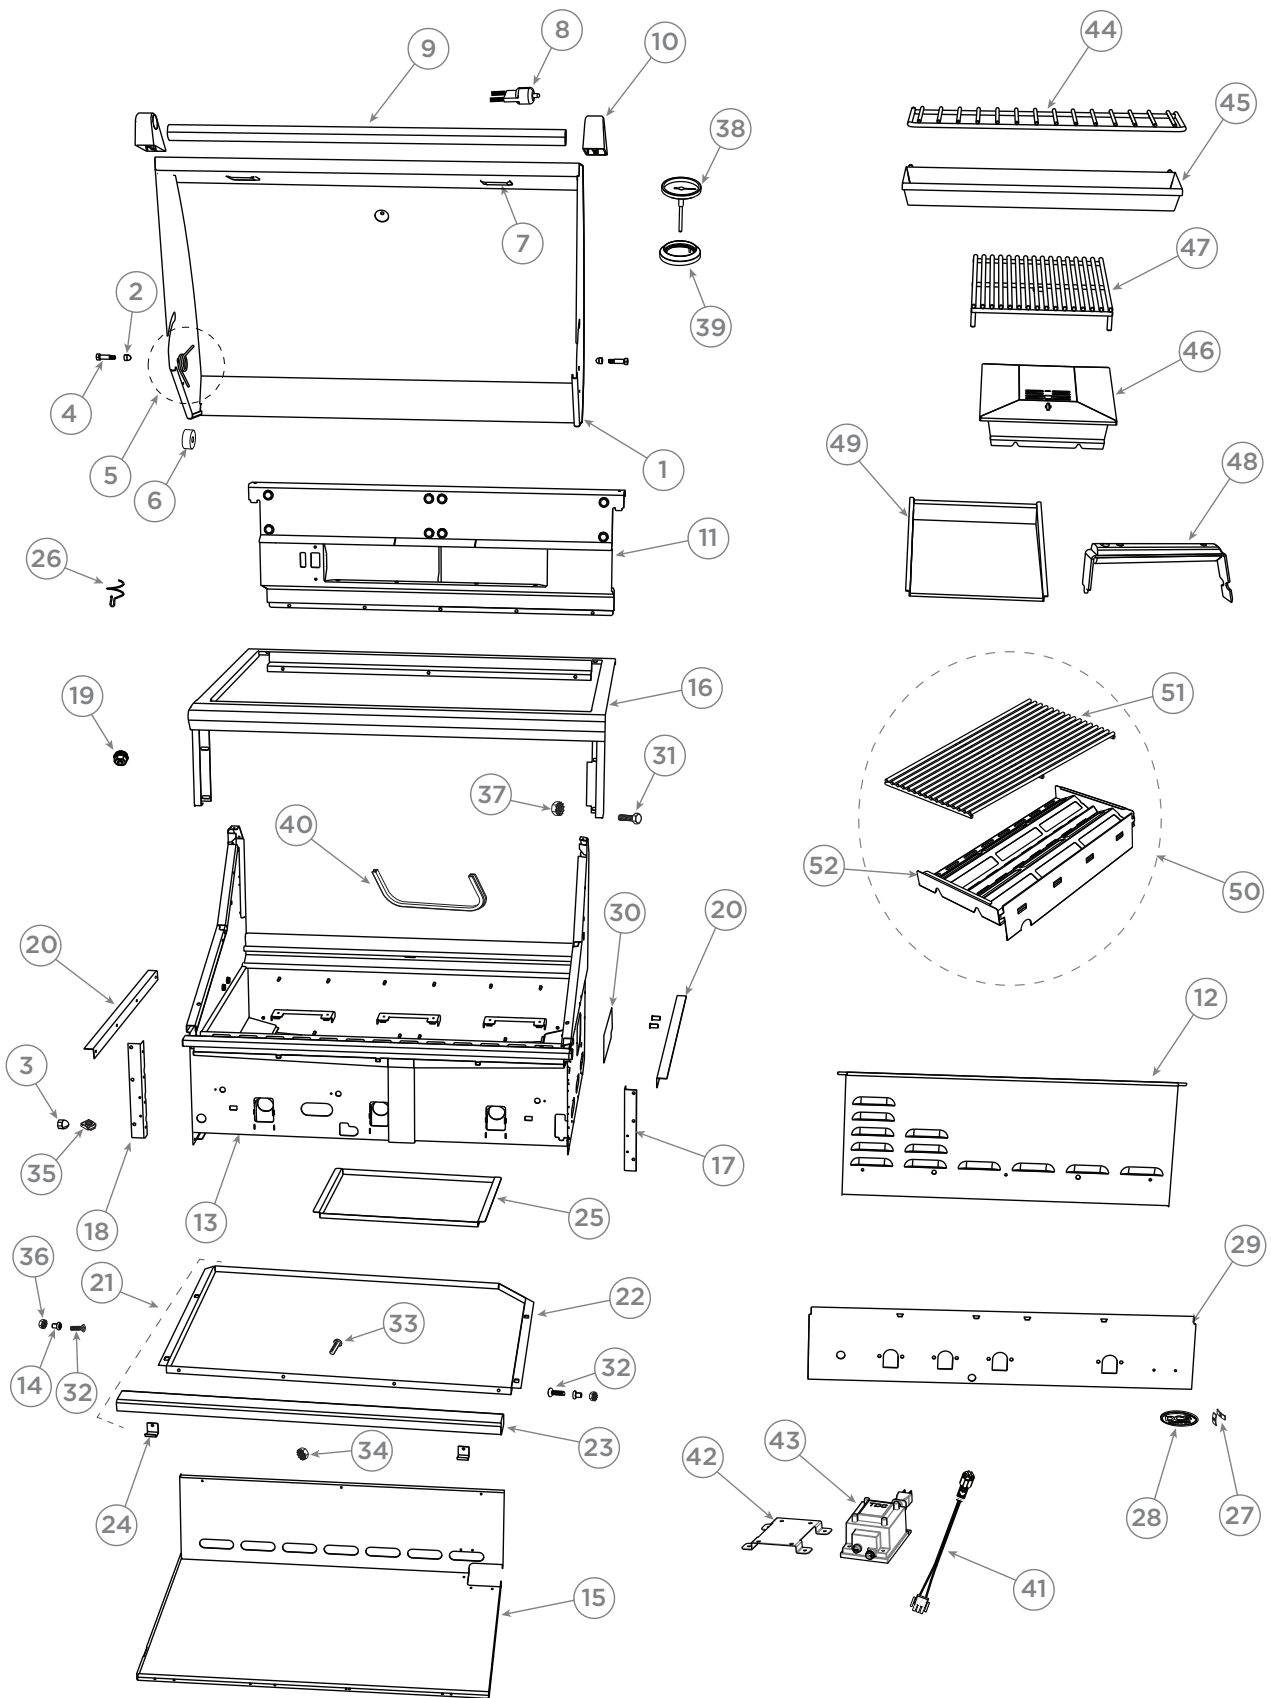

GRILL BODY COMPONENTS & ACCESSORIES

REFERENCE	PART NUMBER	PART DESCRIPTION
35	211408P	NUT W/RET 1/4-20 BLK (10PK)
36	218150	NUT HEX 10-24 KEPS SS (10PK)
37	211398P	NUT KEPS 1/4-20 SS (10PK)
38	251352	TEMPERATURE GAUGE GRILL SMALL
	Includes	WING NUT
39	251353	BEZEL TEMPERATURE DCS GRILL SMALL
NI	211323P	HB 1/4-20 X 1/2 X FULL SS (10PK)
NI	248066	SCREW M4X6 SET HEX
40	240469	TRIM EDGE
41	254430	CORD POWER 254276 INSPECTED
42	251738	MOUNT POWER SUPPLY GRILL
NI	211287P	MS 10-24X3/4 PH TRU SS (10PK)
NI	211338	MS 10-24 X 1 SL HXWS SS
NI	211394	NUT KEPS 10-24 SS
43	251709	POWER SUPPLY 12V US
NI	251747	FUSE 7A 20MM 5 PACK
44	254016	RACK SECONDARY WA BE1 36 EP
45	251877	TRAY SECONDARY MOUNT WA BE1 36
46	251576	CHARCOAL INSERT KIT
47	253235	GRATE CHARCOAL INSERT POLISHED
48	251689	DCS GRILL GRATE LIFTER ASSY
49	71410	GRIDDLE PLATE BGC-GP DCS
50	71409	IR BURNER BGC-IR DCS US
51	250816P	GRATE GRILL RACK (PKD)
52	251721P	SEAR TRAY ASSY WA BE1 (PKD)
NI	85142	JACKET STAINLESS STL BGA36-IJS (STANDARD)
NI	71335	JACKET STAINLESS STL BGA42 (FOR GRILL WITH STORAGE ACC)
NI	71404	Q2 COVER BUILT IN 36-ACBI-36E
NI	71340	Q2 COVER CART 36 - ACC-36E (GRILL WITH CART)
NI	591605	BOOKSET BE1 DCS USCA
	Includes	BK USR/INST DCS BE1 36&48 USCA
	Includes	BK SRVCE/W'NTY OUTDR DCS USCA

continued on next page

GRILL BODY COMPONENTS & ACCESSORIES