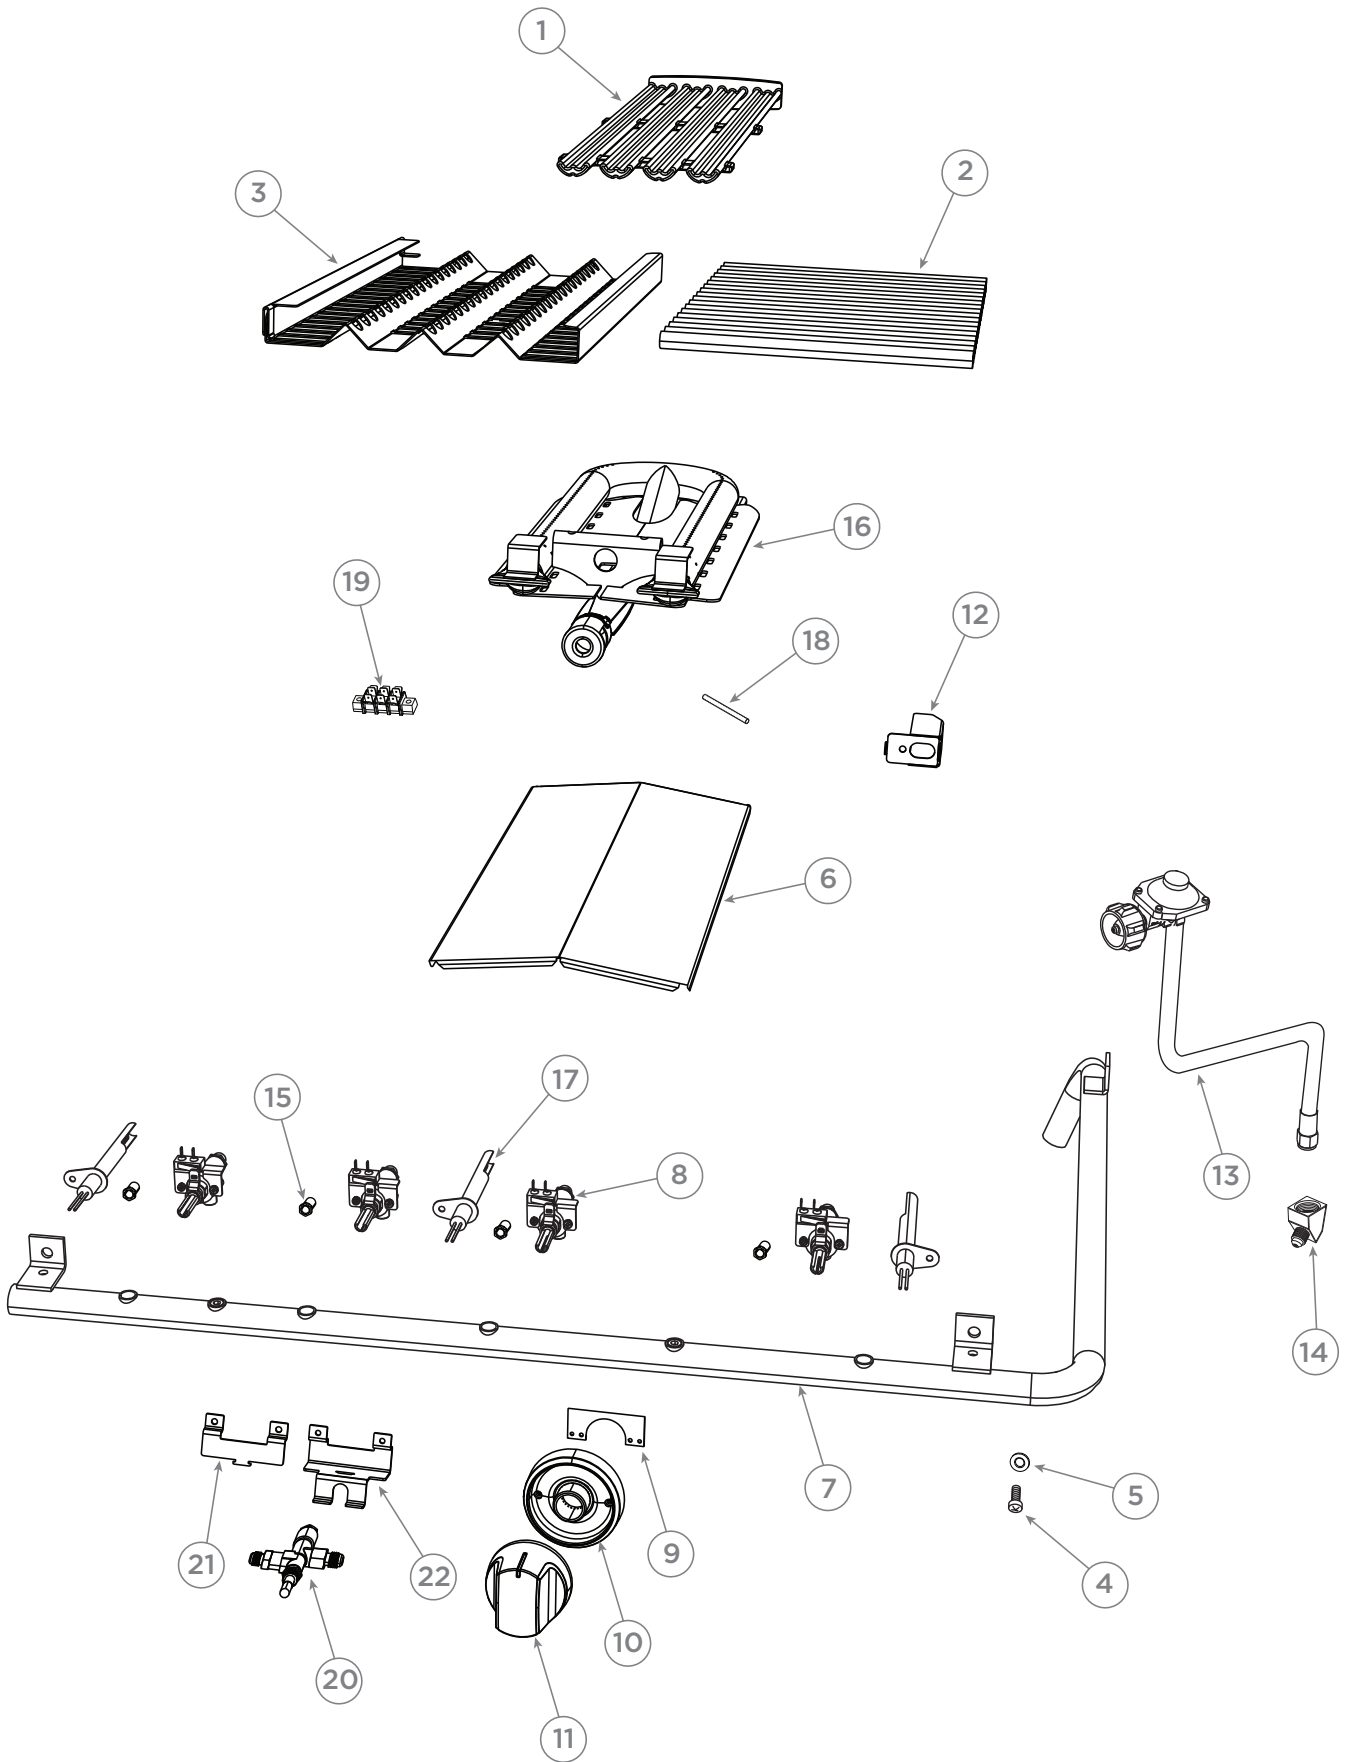

GRILL BURNER COMPONENTS

REFERENCE	PART NUMBER	PART DESCRIPTION
1	212341	GRATE BGA GRILLS
2	245398	CERAMIC ROD 9.50 (PKT10)
3	214081	RADIANT ASSY BGB36/48
	Includes 214046	LOCK RADIANT BGB 36-48
	Includes 213997	HOUSING RADIANT BGB36-48
4	211323P	HEX BLT 1/4-20 X 1/2 FULL TH SS (10PK)
5	211368P	WASHER FLT SS .250 X .750 10PK
6	214569	HEAT SHIELD FIRE BOX
NI	211242P	SM 10-24X1/2 PHPN TY F SS (10PK)
7	251770	MANIFOLD WA BE1 36
8	251686	GAS VALVE GRILL BLUE
9	251669	PLATE BEZEL SUPPORT BE1
10	251621	MOD LED BEZEL ORNG WHT 12V
11	251677	DIAL CLIP ASSY DCS BE1
NI	251933	MS M3X12XHX BTN SS
NI	251636	HARNESS SWITCH PUSH DPDT
12	251834	BRACKET MOUNTING HSI
13	239862P	REG & HOSE ASSY, 2 STAGE (PKD)
14	239586	ELBOW 45 3/8 M FLAREX 1/2 F NPT
15	220579	JET SPUD LG 1.51MM (53 DMS)
16	251049	TUBE BURNER BGC 36 - 48 W/A
17	251549	HSI U BURN
18	211593	FIBER GLASS SLEEVE 1/2 (3.34FT)
NI	247295	CABLE TIE HIGH TEMP
19	243936	TERMINAL BLOCK (5-POSITION)
20	231442	SAFETY VALVE ELBOW ASY BGB
	Includes 211355	NUT HEX M12 X .75 BRASS
	Includes 212199	SAFETY VALVE
	Includes 221932	FITTING 1/8-27 NPT X 1/4 FLARE
	Includes 221933	FITTING 1/8-27 NPT (F) X 1/4 FLARE
21	250318	BRACKET SAFETY VALVE AA
22	250319	LOCK BRACKET SAFETY VALVE AA

continued on next page

GRILL BURNER COMPONENTS