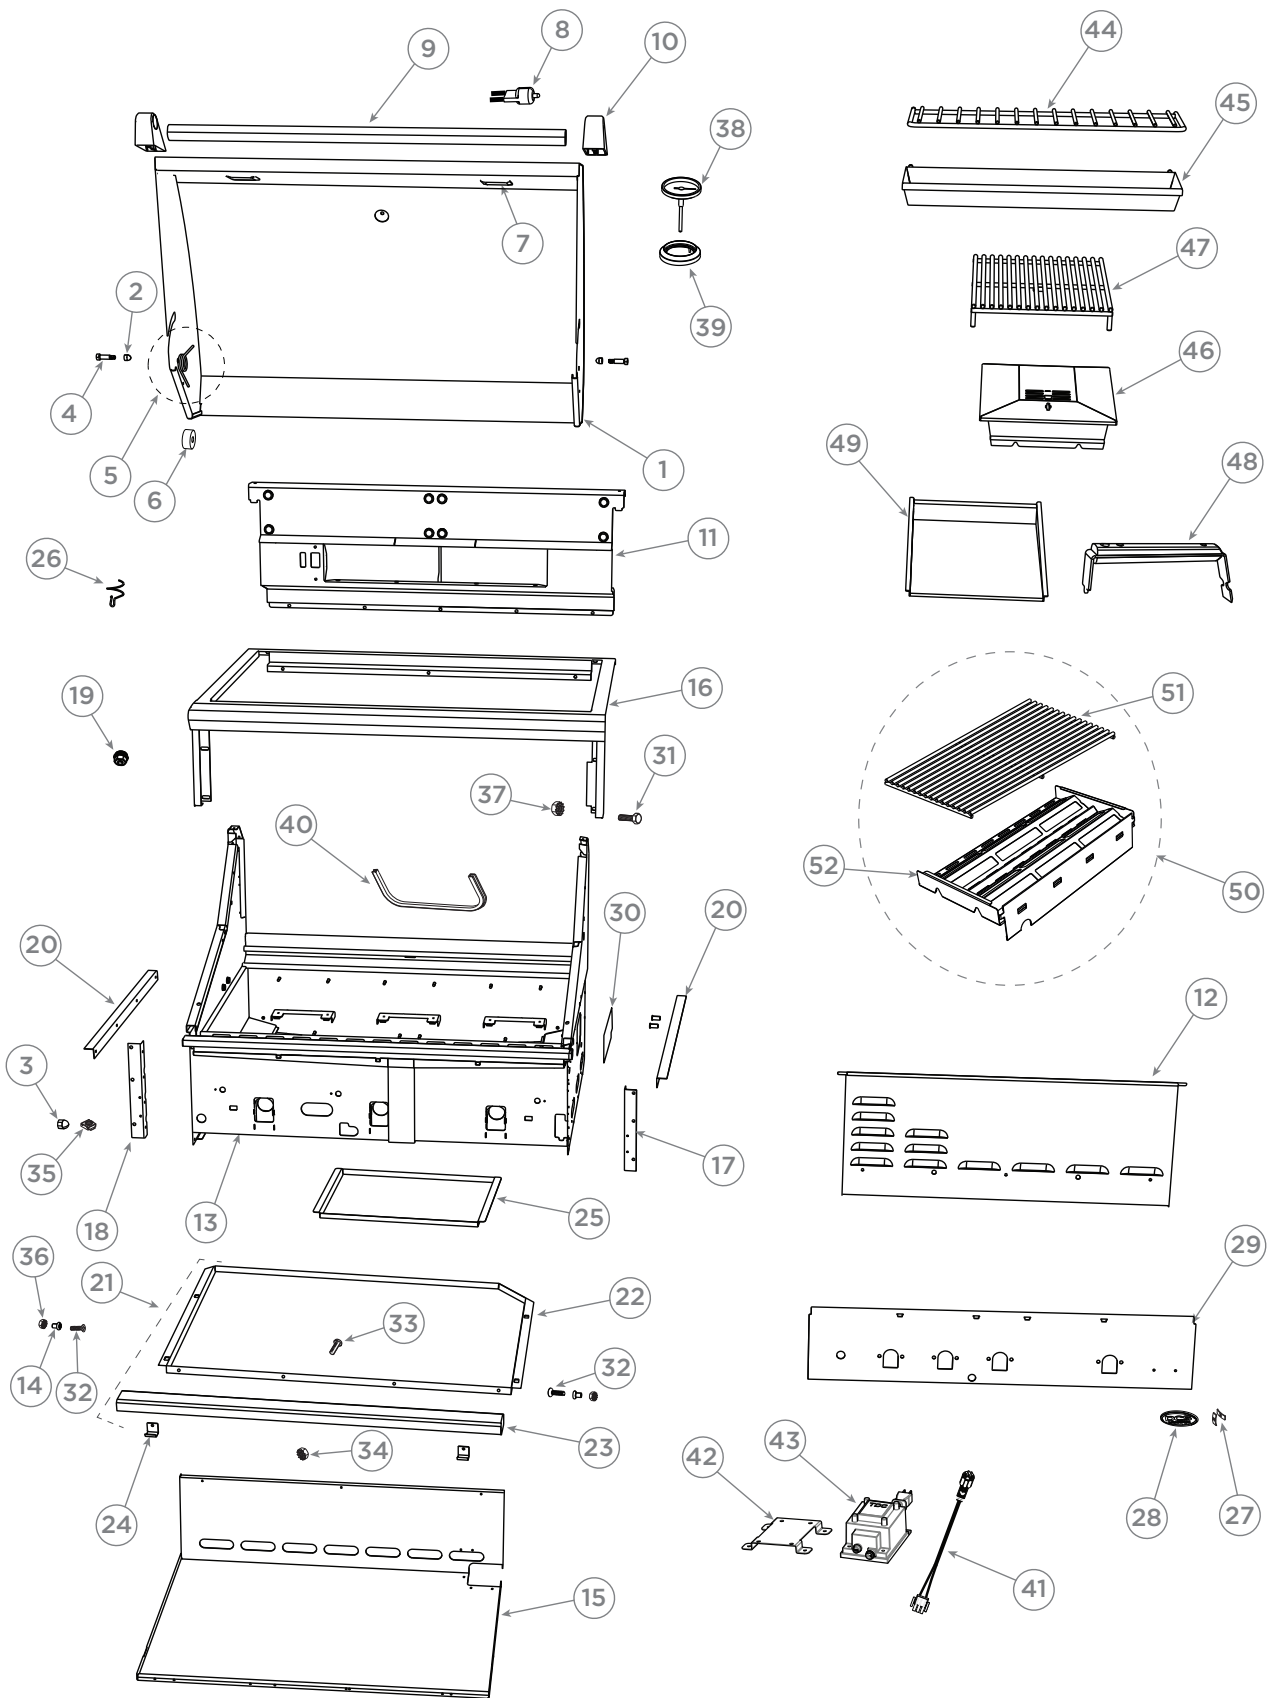

GRILL BODY COMPONENTS & ACCESSORIES

REFERENCE	PART NUMBER	PART DESCRIPTION
35	211408P	NUT W/RET 1/4-20 BLK (10PK)
36	218150	NUT HEX 10-24 KEPS SS (10PK)
37	211398P	NUT KEPS 1/4-20 SS (10PK)
38	251352	TEMPERATURE GAUGE GRILL SMALL
	Includes	WING NUT
39	251353	BEZEL TEMPERATURE DCS GRILL SMALL
NI	211323P	HB 1/4-20 X 1/2 X FULL SS (10PK)
NI	248066	SCREW M4X6 SET HEX
40	240469	TRIM EDGE
41	254430	CORD POWER 254276 INSPECTED
42	251738	MOUNT POWER SUPPLY GRILL
NI	211287P	MS 10-24X3/4 PH TRU SS (10PK)
NI	211338	MS 10-24 X 1 SL HXWS SS
NI	211394	NUT KEPS 10-24 SS
43	251709	POWER SUPPLY 12V US
NI	251747	FUSE 7A 20MM 5 PACK
44	254016	RACK SECONDARY WA BE1 36 EP
45	251877	TRAY SECONDARY MOUNT WA BE1 36
46	251576	CHARCOAL INSERT KIT
47	253235	GRATE CHARCOAL INSERT POLISHED
48	251689	DCS GRILL GRATE LIFTER ASSY
49	71410	GRIDDLE PLATE BGC-GP DCS
50	71409	IR BURNER BGC-IR DCS US
51	250816P	GRATE GRILL RACK (PKD)
52	251721P	SEAR TRAY ASSY WA BE1 (PKD)
NI	85142	JACKET STAINLESS STL BGA36-IJS (STANDARD)
NI	71335	JACKET STAINLESS STL BGA42 (FOR GRILL WITH STORAGE ACC)
NI	71404	Q2 COVER BUILT IN 36-ACBI-36E
NI	71340	Q2 COVER CART 36 - ACC-36E (GRILL WITH CART)
NI	591605	BOOKSET BE1 DCS USCA
	Includes	BK USR/INST DCS BE1 36&48 USCA
	Includes	BK SRVCE/W'NTY OUTDR DCS USCA

continued on next page

GRILL BODY COMPONENTS & ACCESSORIES