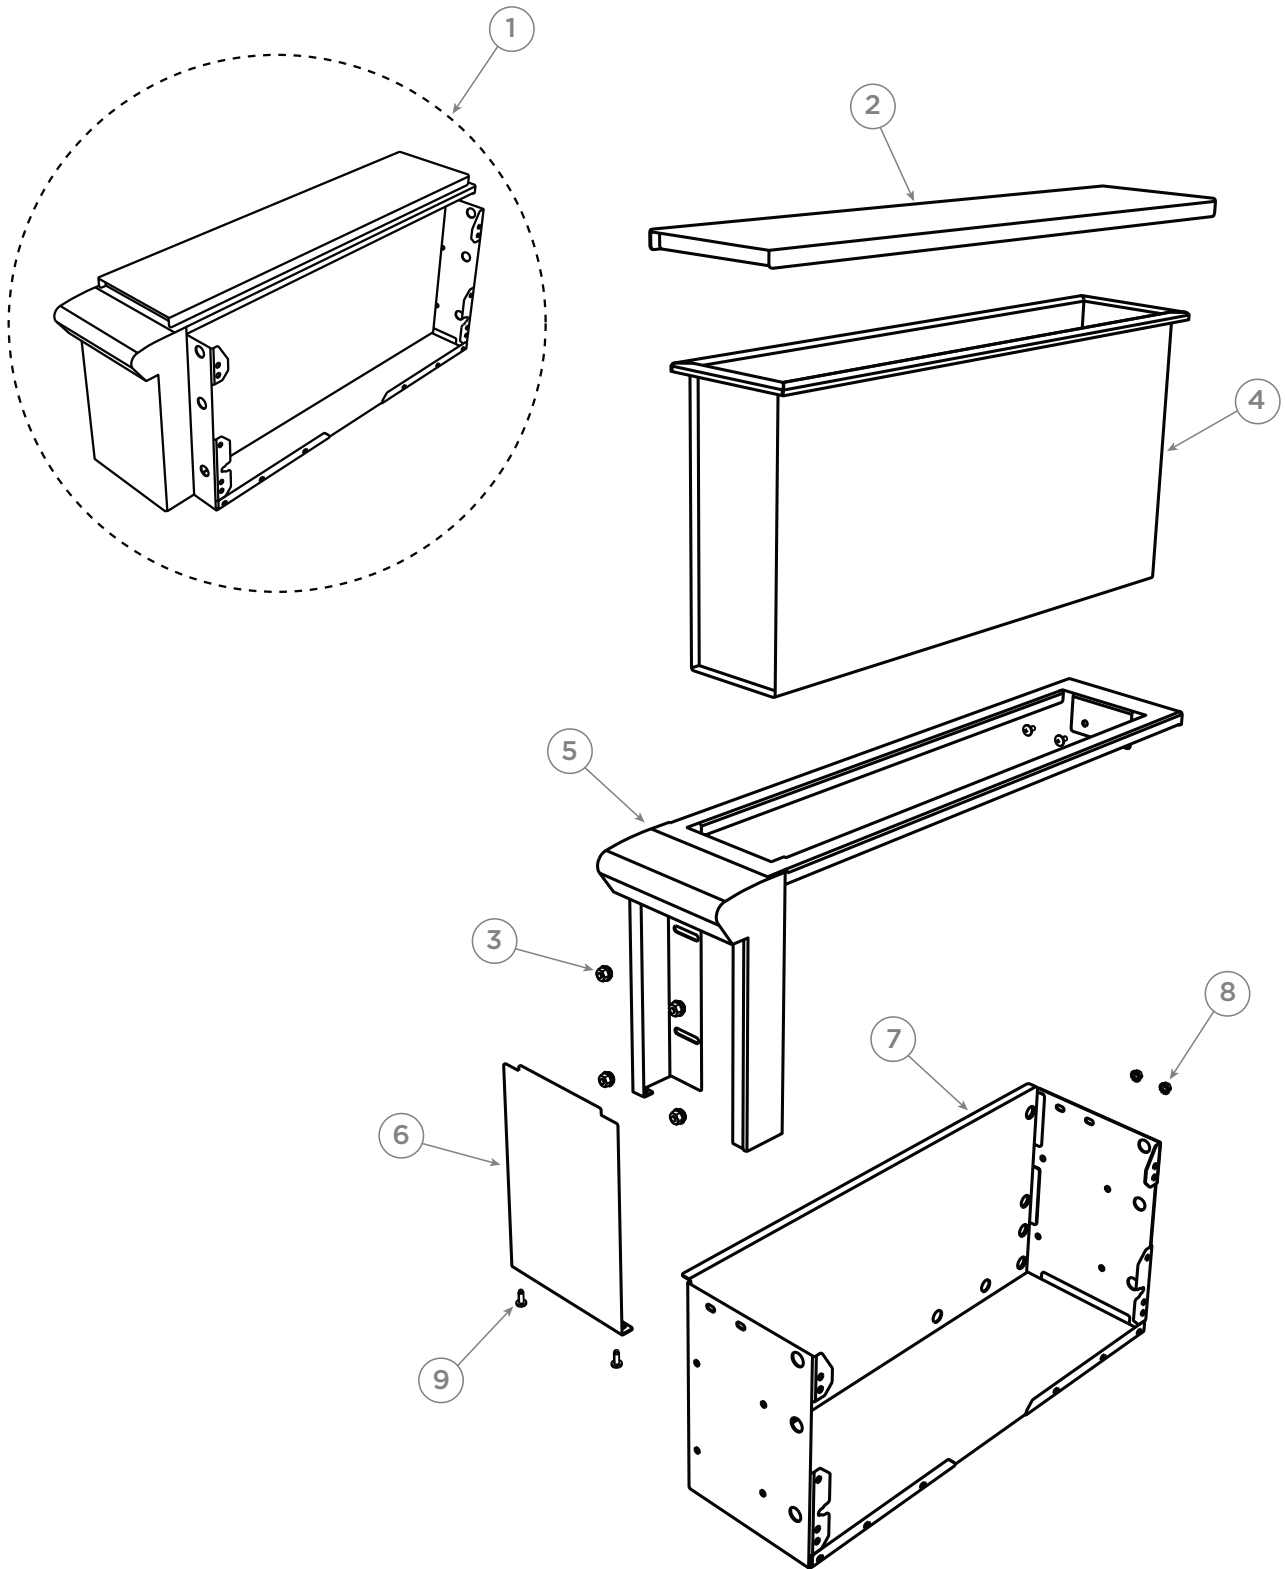

STORAGE COMPONENTS

STORAGE COMPONENTS

REFERENCE	PART NUMBER	PART DESCRIPTION
1	71332	ACCESSORY STORAGE ASE6-36
2	251807P	ASSY LID AS6Y SP
3	212359P	RUBBER BUMPER (4PK)
4	251886P	ASSY CHASSIS 36 AS6 SP
5	251801P	ASSY LANDING LEDGE ASE6 SP
6	251805P	PANEL FRONT ASH6 SP
7	251875P	ASSY LINER AS6 SP
8	211242P	SM 10-12 X 1/2PHPAN TY F 4SS (PK10)
9	211394	NUT KEPS 10-24 SS
10	211278	MS 10-24 X 3/8 PH TRU SS