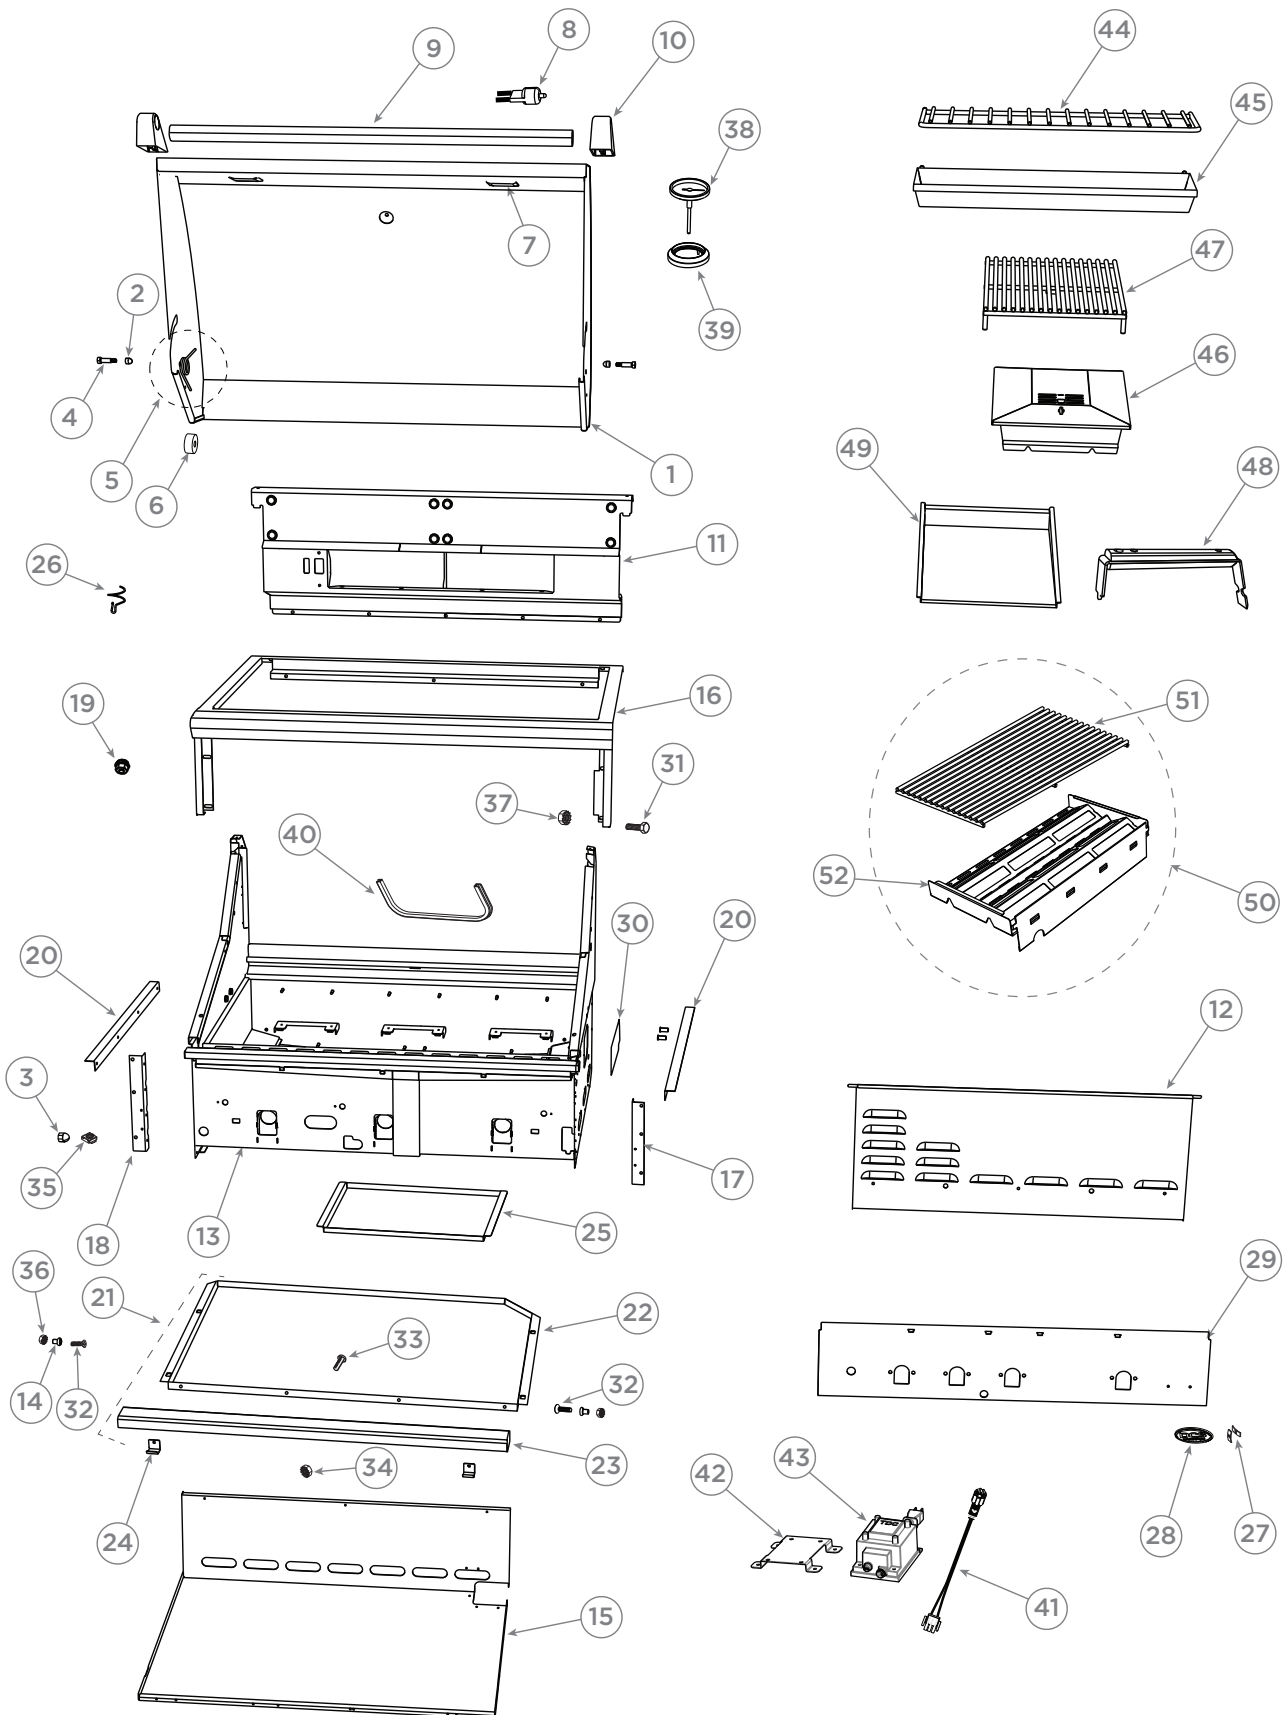

GRILL BODY COMPONENTS & ACCESSORIES