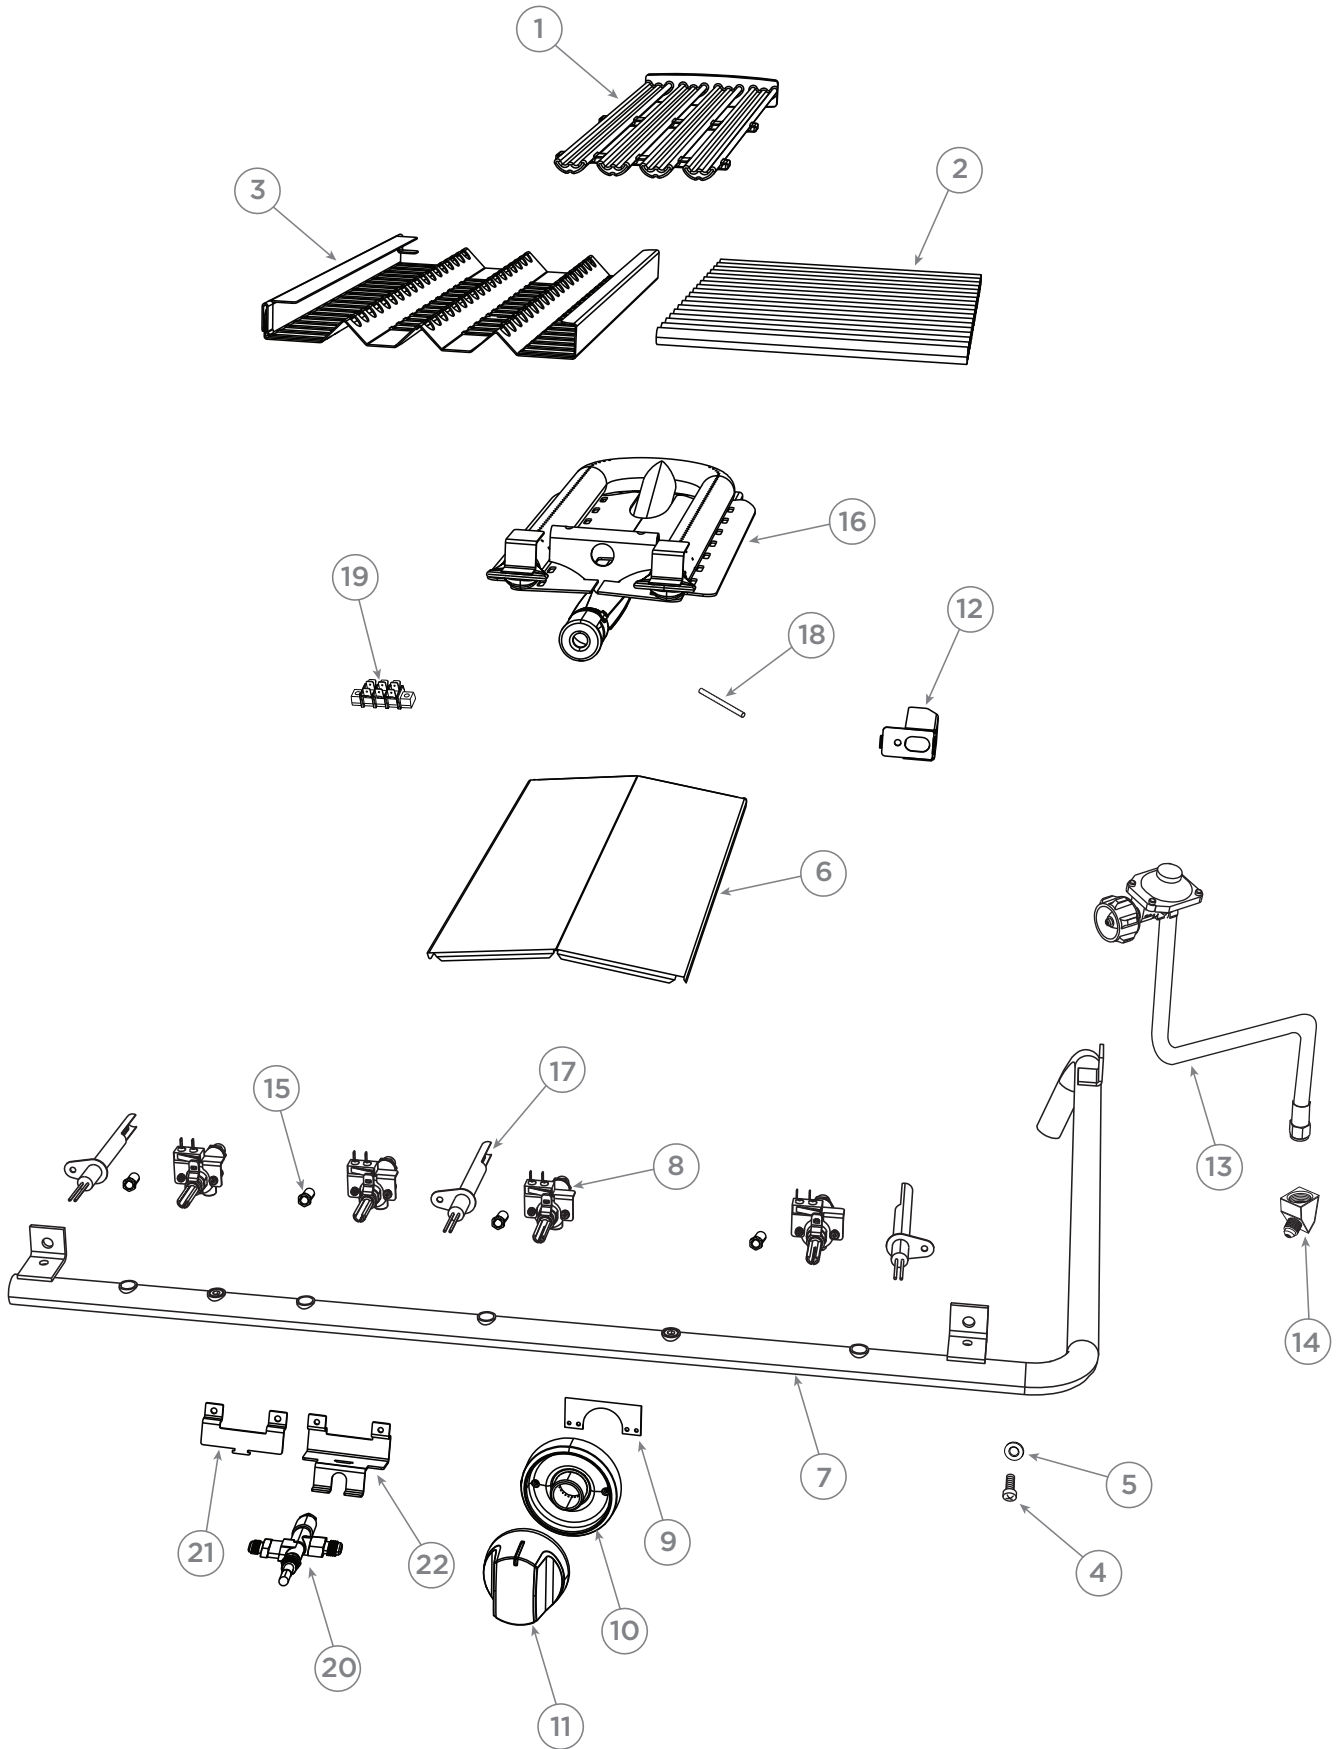

GRILL BURNER COMPONENTS

GRILL BURNER COMPONENTS

REFERENCE	PART NUMBER	PART DESCRIPTION
1	212341	GRATE BGA GRILLS
2	245398	CERAMIC ROD 9.50 (PKT10)
3	214081	RADIANT ASSY BGB36/48
	Includes 214046	LOCK RADIANT BGB 36-48
	Includes 213997	HOUSING RADIANT BGB36-48
4	211323P	HEX BLT 1/4-20 X 1/2 FULL TH SS (10PK)
5	211368P	WASHER FLT SS .250 X .750 10PK
6	214569	HEAT SHIELD FIRE BOX
NI	211242P	SM 10-24X1/2 PHPN TY F SS (10PK)
7	251770	MANIFOLD WA BE1 36
8	251686	GAS VALVE GRILL BLUE
9	251669	PLATE BEZEL SUPPORT BE1
10	251621	MOD LED BEZEL ORNG WHT 12V
11	251677	DIAL CLIP ASSY DCS BE1
NI	251933	MS M3X12XHX BTN SS
NI	251636	HARNESS SWITCH PUSH DPDT
12	251834	BRACKET MOUNTING HSI
13	239862P	REG & HOSE ASSY, 2 STAGE (PKD)
14	239586	ELBOW 45 3/8 M FLAREX 1/2 F NPT
15	220579	JET SPUD LG 1.51MM (53 DMS)
16	251049	TUBE BURNER BGC 36 - 48 W/A
17	251549	HSI U BURN
18	211593	FIBER GLASS SLEEVE 1/2 (3.34FT)
NI	247295	CABLE TIE HIGH TEMP
19	243936	TERMINAL BLOCK (5-POSITION)
20	231442	SAFETY VALVE ELBOW ASY BGB
	Includes 211355	NUT HEX M12 X .75 BRASS
	Includes 212199	SAFETY VALVE
	Includes 221932	FITTING 1/8-27 NPT X 1/4 FLARE
	Includes 221933	FITTING 1/8-27 NPT (F) X 1/4 FLARE
21	250318	BRACKET SAFETY VALVE AA
22	250319	LOCK BRACKET SAFETY VALVE AA