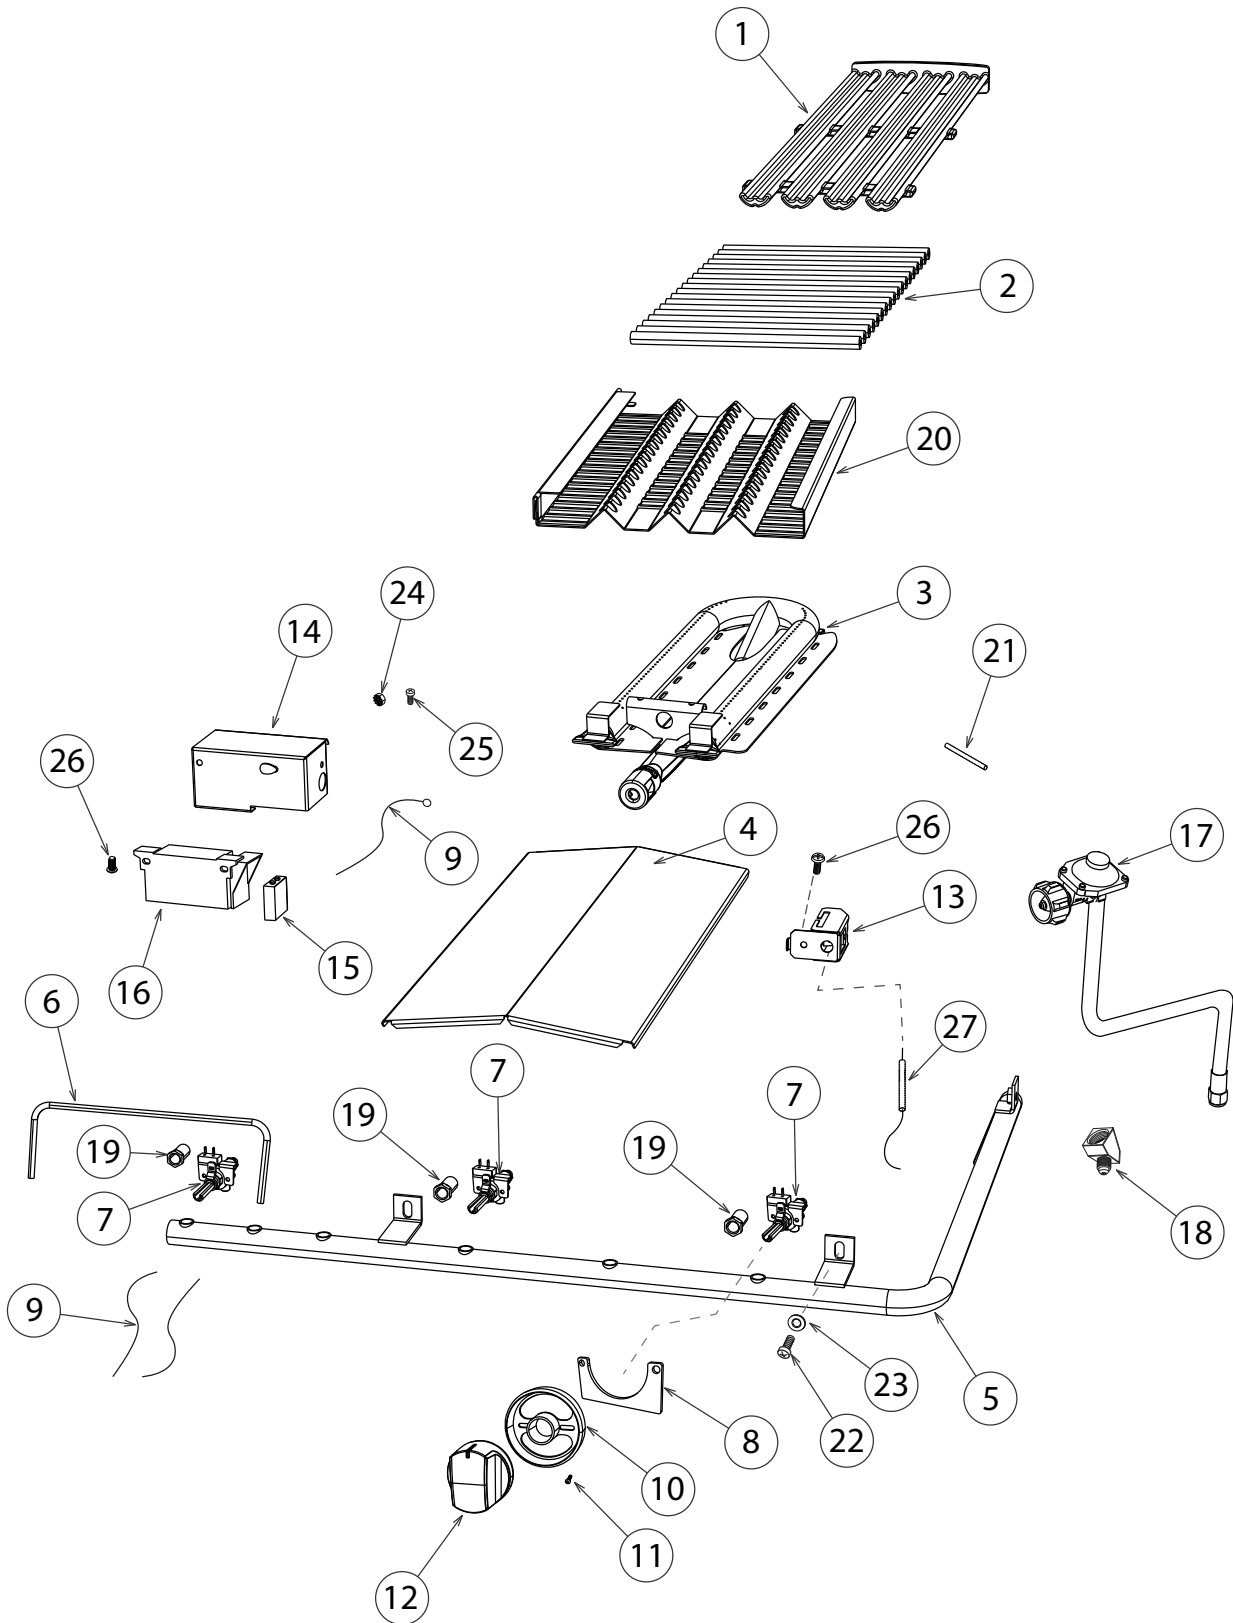

GRILL BURNER COMPONENTS

GRILL BURNER COMPONENTS

REFERENCE	PART NUMBER	PART DESCRIPTION
1	212341	GRATE BGA GRILLS
2	245398	CERAMIC ROD 9.50 (PKT 10)
3	251049	TUBE BURNER BGC 36 48 W/A
4	214569	HEAT SHIELD FIRE BOX
5	237806	MANIFOLD SS WA BGB36
6	250729	3/8 TUBING ALUM 515 MM
NI	212189	FERRULE 3/8 T.O.D.
7	250824	GAS VALVE BGC BLUE
8	250789	PLATE BEZEL SUPPORT BGC
9	250867	BGC - 48 BQR IGNITION SW LOOM
	Includes	BGC EARTH WIRE WITH TERMINALS
	Includes	BGC 7 SW WIRE WITH TERMINALS
	Includes	BURNER WIRE 20.5 INCH
	Includes	BURNER WIRE 24.0 INCH
10	250745	BEZEL GRILL DCS
11	211248P	SM 6-32X3/8 PH PAN TY F SS (10PK)
12	250777	DIAL GRILL DCS ASSY
13	214293	MOUNTING BRACKET ELECTRODE
14	250851	HOUSING IGNITION MODULE W/A
15	212337	BATTERY ALKALINE 9V
16	212335	BATTERY IGN MODULE 9V ELTEC 8
17	239862P	REGULATOR ASSY LP 2 STAGE
18	239586	ELBOW 45 3/8 M FLAREX 1/2F NPT
19	220579	JET SPUD LG 1.15MM (53DMS)
20	214081	RADIANT ASSY BGB36/48
	Includes 214046	LOCK RADIANT BGB 36-48
	Includes 213997	HOUSING RADIANT BGB36-48
21	211593	FIBER GLASS SLEEVE (3.34FT)
22	211323P	HB 1/4-20 X 1/2 X FULL SS (10PK)
23	211368P	WSHR FLT 313 X 750 SS (10PK)
24	211480P	NUT KEPS 8-32 SS (10PK)
25	211295P	MS 8-32 X 1/2 PH TR HD SS (PK10)
26	211242P	MS 10-24X1/2 PHPN TY F SS 10PK

continued on next page