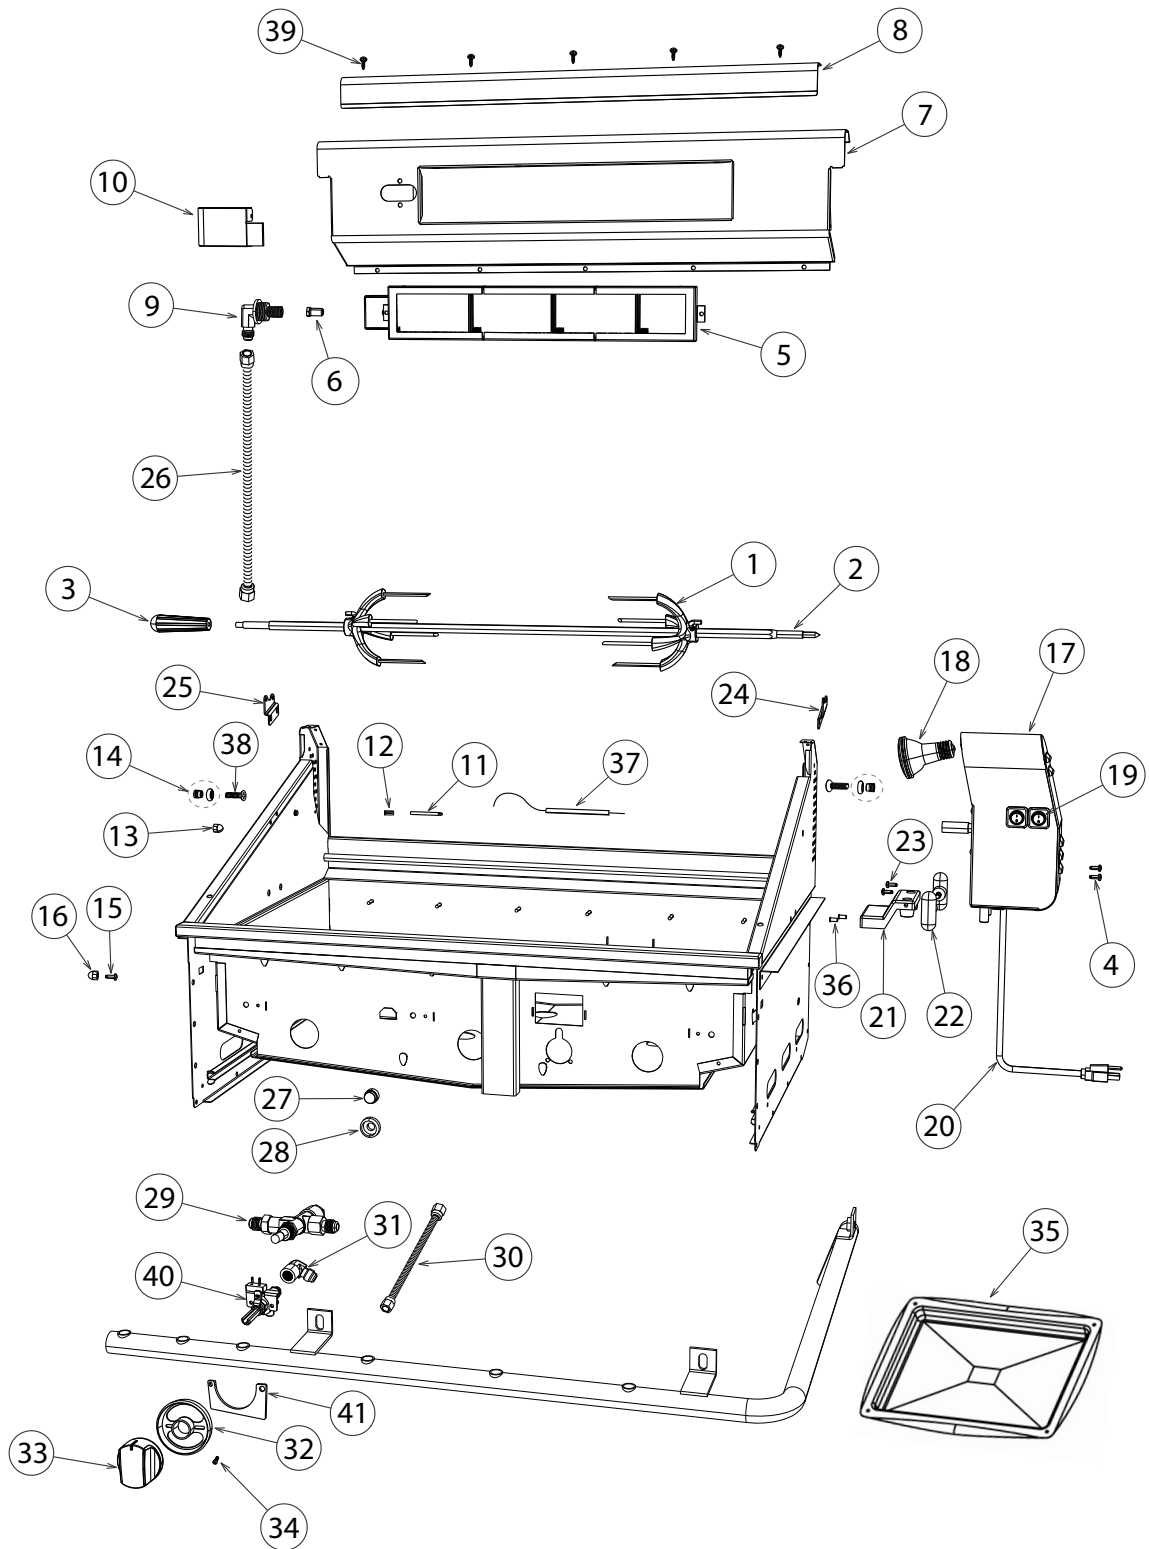

ROTISSERIE COMPONENTS

ROTISSERIE COMPONENTS

REFERENCE	PART NUMBER	PART DESCRIPTION
1	212340	FORK ROTISSERIE
2	212930	ROTISSERIE ROD BGB36 BQAR
3	212163	HANDLE - ROTIS ROD
4	211242P	SM 10-24X1/2 PHPN TY F SS 10PK
5	210357	BURNER IR 36
6	220582	JET SPUD LG 1.15MM
7	224759	WRAPPER I/R BURNER BGB36
8	251192	I/R PROT PLATE BGC36 PORC IH
9	250075	FITTING ELBOW IR ASSY
10	213784	ELECTRODE HOUSING W/A
11	250130	THERMOCOUPLE BBQ KE200 48
12	250140	CLIP THERMOCOUPLE RETAINER
13	211389	ACORN NUT 10-24 SS LOCKING
14	211089P	RACK ROLLER (PKD)
15	211326	HB 1/4-20 X 1-1/4 X 3/4 SS
16	211390	ACORN NUT LOCKING 1/4-20 SS
17	254712P	ROTISSERIE MOTOR KIT BH SP
	Includes 250310	BULB ROTISSERIE MOTOR 120V
	Includes 250223	ROCKER SWITCH US AA
	Includes 250076	FLEX HARNESS ROTIS
	Includes 247073	MS 10-32 X 3/8 PH PAN SS
18	250310	BULB ROTISSERIE MOTOR 120V
19	250223	ROCKER SWITCH US AA
20	250076	FLEX HARNESS ROTIS
21	211046	ROTISS BLOCK
22	211051	ROTISS MOUNTING ARM
23	220807	HB 1/4-20 X 1-1/2 X FULL SS
24	214397	BRACKET ROTISS SUPPORT R/H
25	214398	BRACKET ROTISS SUPPORT L/H
26	221931	TUBE 25 ID SS FLEXIBLE 45 IN
27	250830	BUTTON SAFETY VALVE
28	250831	BEZEL SAFETY VALVE

continued on next page