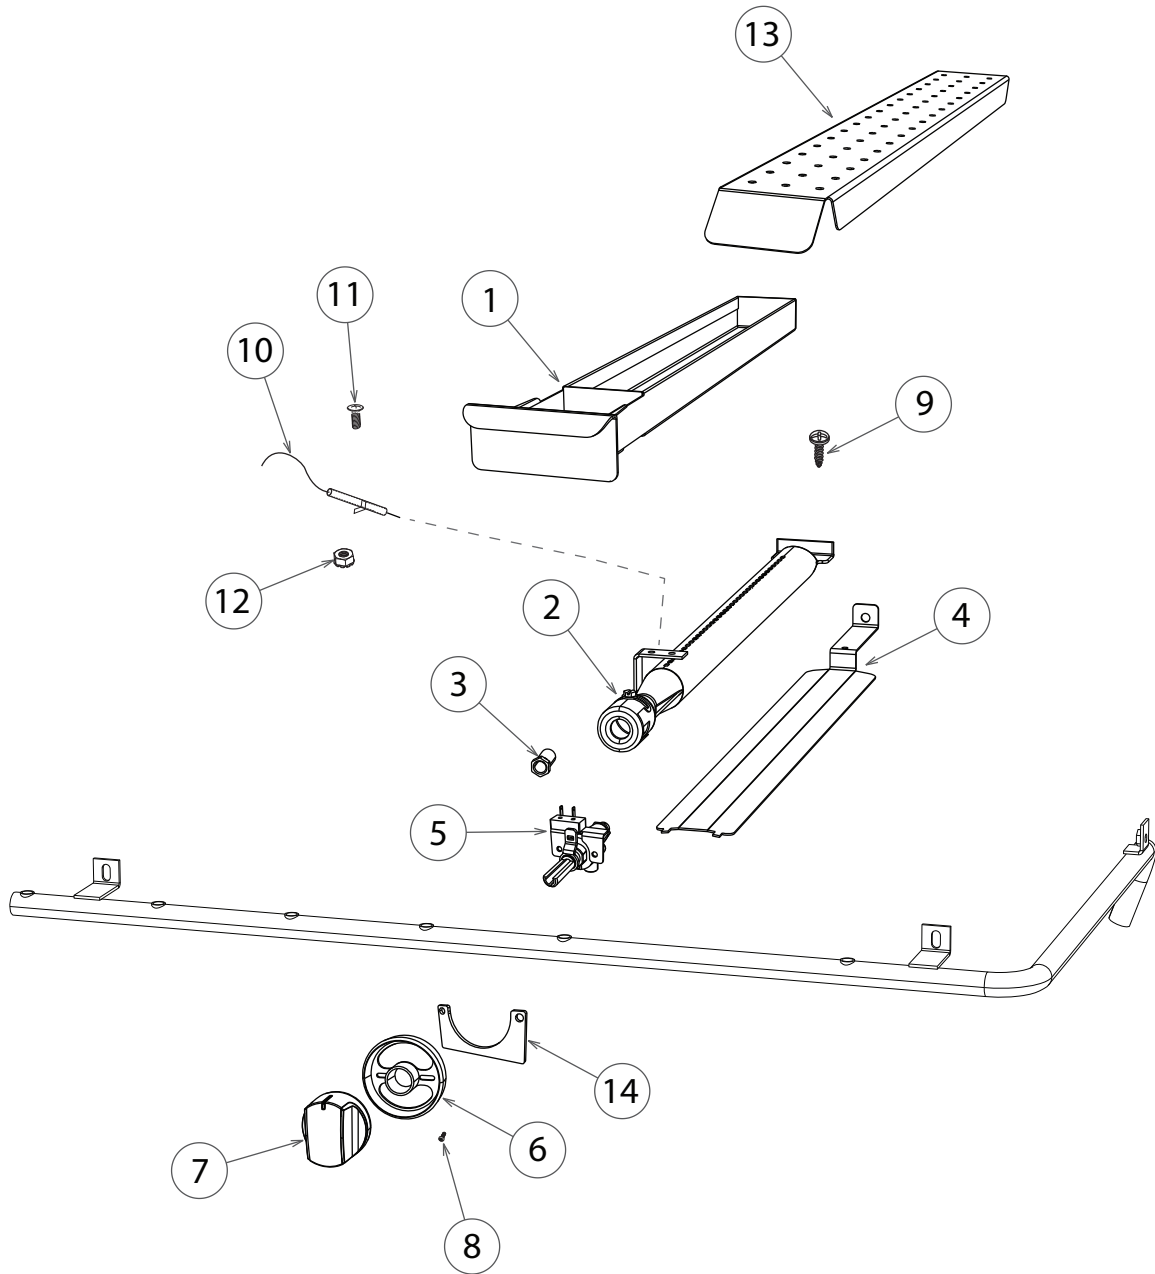

SMOKER BURNER COMPONENTS

SMOKER BURNER COMPONENTS

REFERENCE	PART NUMBER	PART DESCRIPTION
1	250802	TRAY CHIP WA
2	237182	BURNER SMOKER SS
3	220581	JET SPUD LG 0.61MM (73DMS)
4	214010	HEAT SHIELD SMOKER SUPPORT
5	250822	GAS VALVE BGC YELLOW
6	250745	BEZEL GRILL DCS
7	250777	DIAL GRILL DCS ASSY
8	211248P	SM 6-32 X 3/8 PH PAN TY F SS
9	211242P	SM 10-24X1/2 PHPN TY F SS 10PK
10	250285P	ELECTRODE, SMOKER 815
11	211301	MS 4-40 X 1/4 PHRND SS
12	211358	NUT HEX 4-40 SS
13	250770	COVER CHIP TRAY
14	250789	PLATE BEZEL SUPPORT BGC
NI	70765	KIT CONV LP TO NAT BGB48-BQR
	Includes 220576	JET SPUD LG 2.44MM (41DMS) X 3
	Includes 220580	JET SPUD LG 0.94MM (63DMS) X 1
	Includes 220578	JET SPUD LG 1.78MM (50DMS) X 1
	Includes 210400	JET MAIN 2.00MM (47DMS) X 2
	Includes 210765	REGULATOR - 4.0 WC X 1
	Includes 212123	1/2 NPT X CLOSE NIPPLE BLK X 1
	Includes 212138	COUPLING 1/2 NPT BLACK X 1
	Includes 212139	FITTING ELBOW 3/8-27 - 9/16-24 X 1
	Includes 221934	FITTING ELBOW 3/8-27X1/4 FLARE X 1
	Includes	INSTR CONV LP-NG BGB48-BQR US X 1
	Includes	CONVERSION LABEL BGB LP-NAT X 1