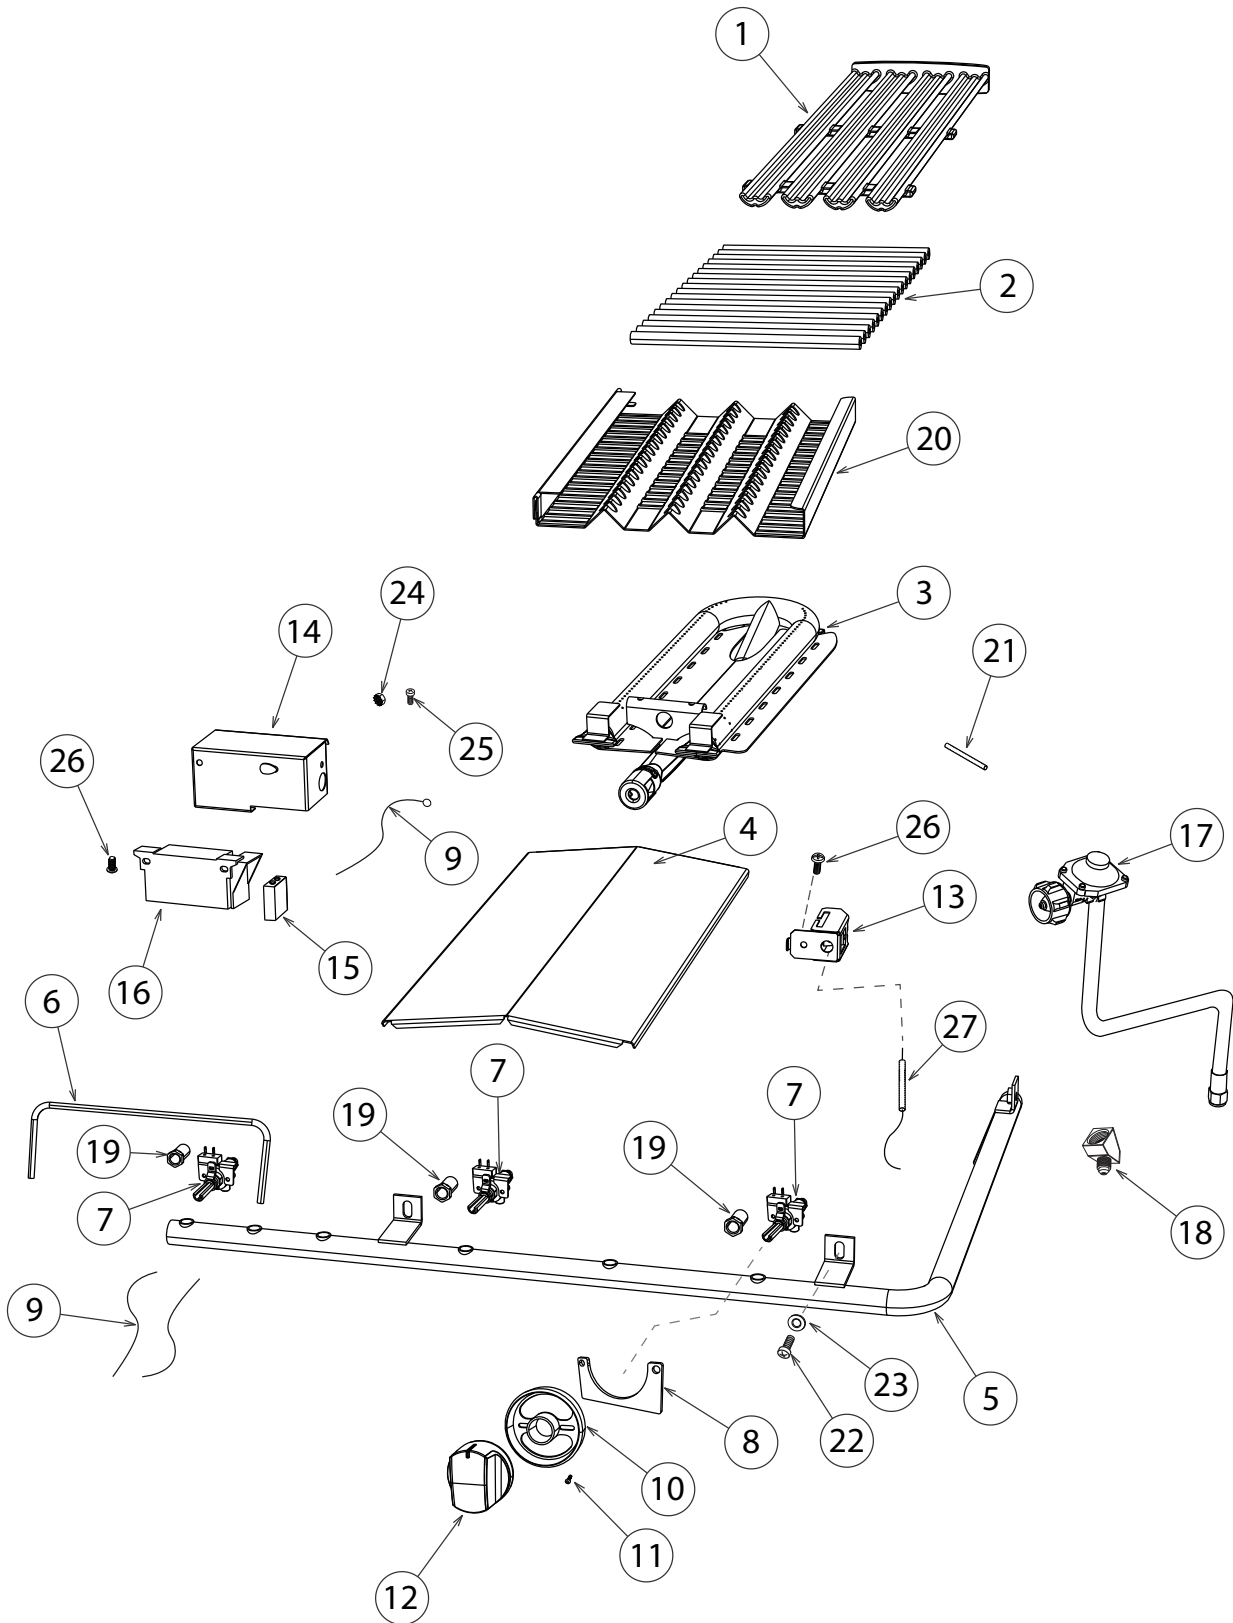

GRILL BURNER COMPONENTS

GRILL BURNER COMPONENTS

REFERENCE	PART NUMBER	PART DESCRIPTION
1	212341	GRATE BGA GRILLS
2	245398	CERAMIC ROD 9.50 (PKT 10)
3	251049	TUBE BURNER BGC 36 48 W/A
4	214569	HEAT SHIELD FIRE BOX
5	237806	MANIFOLD SS WA BGB36
6	250729	3/8 TUBING ALUM 515 MM
NI	212189	FERRULE 3/8 T.O.D.
7	250824	GAS VALVE BGC BLUE
8	250789	PLATE BEZEL SUPPORT BGC
9	250867	BGC - 48 BQR IGNITION SW LOOM
	Includes	BGC EARTH WIRE WITH TERMINALS
	Includes	BGC 7 SW WIRE WITH TERMINALS
	Includes	BURNER WIRE 20.5 INCH
	Includes	BURNER WIRE 24.0 INCH
10	250745	BEZEL GRILL DCS
11	211248P	SM 6-32X3/8 PH PAN TY F SS (10PK)
12	250777	DIAL GRILL DCS ASSY
13	214293	MOUNTING BRACKET ELECTRODE
14	250851	HOUSING IGNITION MODULE W/A
15	212337	BATTERY ALKALINE 9V
16	212335	BATTERY IGN MODULE 9V ELTEC 8
17	239862P	REGULATOR ASSY LP 2 STAGE
18	239586	ELBOW 45 3/8 M FLAREX 1/2F NPT
19	220579	JET SPUD LG 1.15MM (53DMS)
20	214081	RADIANT ASSY BGB36/48
	Includes 214046	LOCK RADIANT BGB 36-48
	Includes 213997	HOUSING RADIANT BGB36-48
21	211593	FIBER GLASS SLEEVE (3.34FT)
22	211323P	HB 1/4-20 X 1/2 X FULL SS (10PK)
23	211368P	WSHR FLT 313 X 750 SS (10PK)
24	211480P	NUT KEPS 8-32 SS (10PK)
25	211295P	MS 8-32 X 1/2 PH TR HD SS (PK10)
26	211242P	MS 10-24X1/2 PHPN TY F SS 10PK

continued on next page

GRILL BURNER COMPONENTS

GRILL BURNER COMPONENTS

REFERENCE	PART NUMBER	PART DESCRIPTION
27	250874	BGC48 BQR IGNITER KIT
	Includes 250199P	BURNER ELECTRODE 14.0 IN.
	Includes 250201P	BURNER ELECTRODE 29.0 IN.
	Includes 250203P	BURNER ELECTRODE 45.0 IN
	Includes 250202P	BURNER ELECTRODE 35.0 IN.
	Includes 250286P	ELECTRODE ROTIS BNR 45.0 IN
	Includes 250285P	ELECTRODE SMOKER 32.0 IN

SIDE BURNER COMPONENTS

SIDE BURNER COMPONENTS

REFERENCE	PART NUMBER	PART DESCRIPTION
25	211242P	MS 10-24X1/2 PHPN TY F SS 10PK
26	211359P	NUT HEX 10-24 SS LOCK NYLON (10PK)
27	237354	MS 10-24X3/8 PH TRU SS (10PK)
NI	211295P	MS 8-32 X 1/2 PH TR HD SS (10PK)