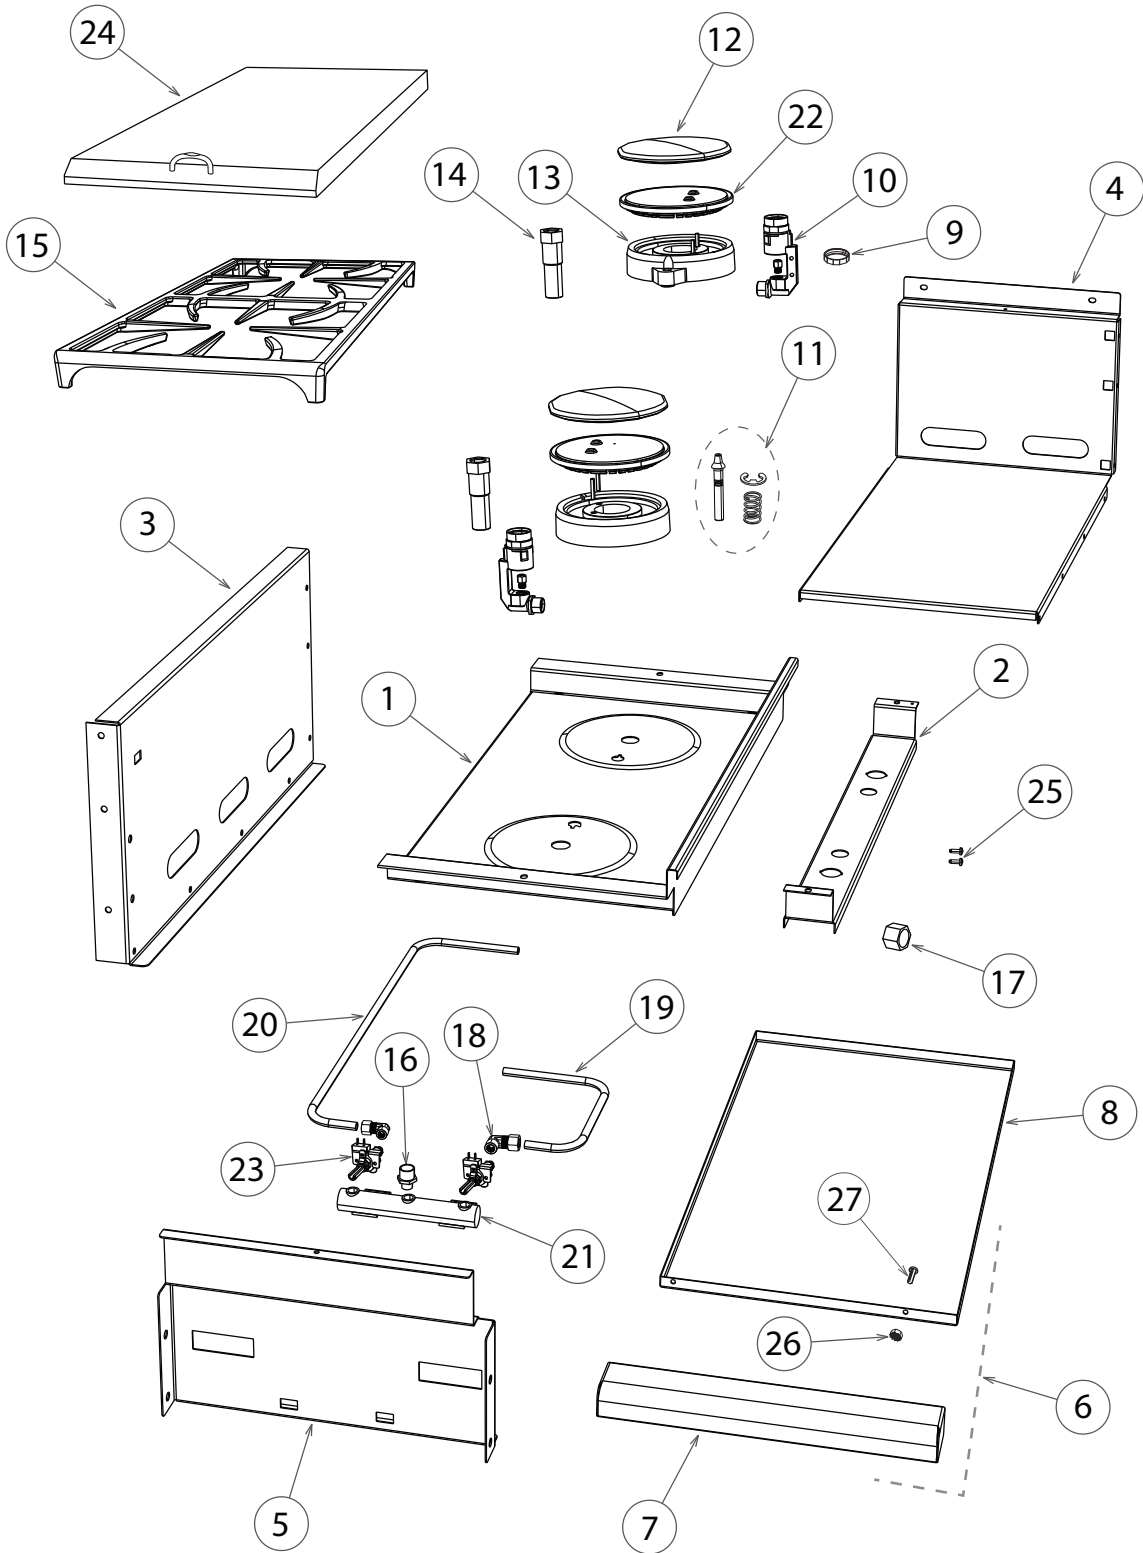

continued on next page

GRILL BURNER COMPONENTS

GRILL BURNER COMPONENTS

REFERENCE	PART NUMBER	PART DESCRIPTION
27	250874	BGC48 BQR IGNITER KIT
	Includes 250199P	BURNER ELECTRODE 14.0 IN.
	Includes 250201P	BURNER ELECTRODE 29.0 IN.
	Includes 250203P	BURNER ELECTRODE 45.0 IN
	Includes 250202P	BURNER ELECTRODE 35.0 IN.
	Includes 250286P	ELECTRODE ROTIS BNR 45.0 IN
	Includes 250285P	ELECTRODE SMOKER 32.0 IN

SIDE BURNER COMPONENTS

SIDE BURNER COMPONENTS

REFERENCE	PART NUMBER	PART DESCRIPTION
1	214443	PAN, SIDE BURNER WA
2	224817	HANGER BURNER BQR
3	224897	PANEL L/H SIDE BURNER
4	224898	PANEL BASE SIDE BURNER
5	224899	FRONT BAFFLE SIDE BURNER
6	224902	DRIP PAN ASSY SIDE BURNER
	Includes 224904	HANDLE DRIP PAN SIDE BURNER
	Includes 224903	DRIP PAN SIDE BURNER
	Includes 211278	MS 10-24 X 3/8 PH TRU SS X 2
	Includes 211359	NUT HEX 10-24 SS LOCK NYLON X 2
7	224904	HANDLE DRIP PAN SIDE BURNER
8	224903	DRIP PAN SIDE BURNER
9	210468P	NUT M22 JET HOLDER (PKD)
10	210543	JET HOLDERS MAIN 1.25MM
11	217994	KIT IGNITOR SPRING & CLIP
12	210608	D BURNER CAP
13	210639	12321D BURNER DCS
14	210643	VENTURI SINGLE FLOW BURNER
15	210645	GRATE BGB 132
16	212203	FITTING 1/8 NPT MALE-3/8CC
17	212312	B-NUTS 5/16
NI	212313	SLEEVES 5/16
18	212396	ELBOW 3/8 F X 5/16 M
19	212399	TUBING FRONT BURNER BGB131/132
20	221956	TUBING BACK BURNER BGB131/132
21	237797	MANIFOLD 48BQR SS
22	250353	RING PORT E-BURNER
23	250824	GAS VALVE BGC BLUE
24	224874	COVER SIDE BURNER BGB48 BQR
	Inlcudes 212359	RUBBER BUMPER
	Includes 212278	PULL HANDLE 36/48D BBQ 131/132
	Includes 211477	MS M4 X 0.7 X 5MM PH PAN SS