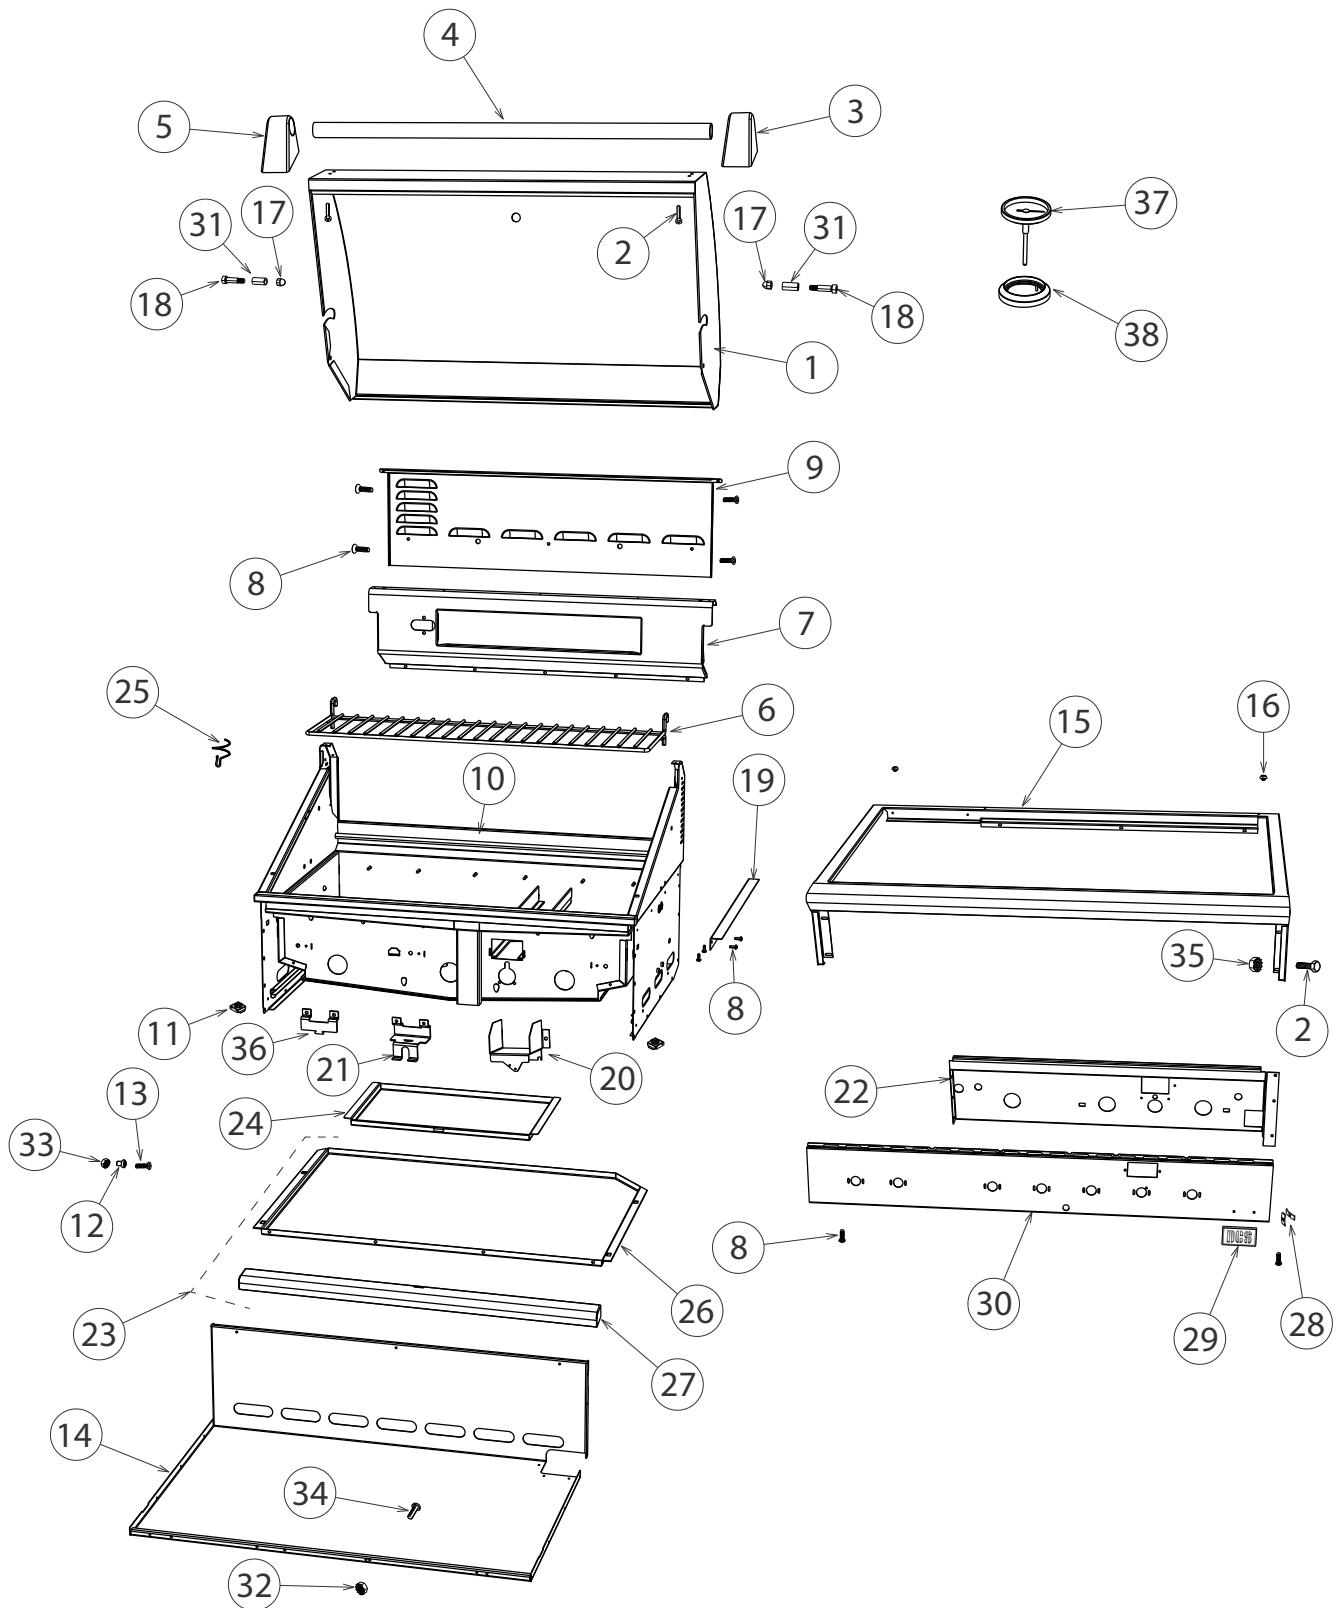

GRILL BODY COMPONENTS & ACCESSORIES

GRILL BODY COMPONENTS & ACCESSORIES

REFERENCE	PART NUMBER	PART DESCRIPTION
1	251295	LID W/A 36 BH
2	211323P	HEX 1/4-20X 1/2 FUL TH SS 10PK
3	248037	END CAP HANDLE RH
4	251126P	GRILL HANDLE LID 36 (1 PKD)
5	248038	END CAP HANDLE LH
6	214030	WARMING RACK 3 BURNERS
7	224759	WRAPPER I/R BURNER BGB36
8	211242P	MS 10-24X1/2 PHPN TY F SS 10PK
9	224760	SERVICE PANEL BGB36
10	250840	FIRE BOX W/A BGC36
11	211408P	NUT W/RET 1/4-20 BLK (10PK)
12	211090P	RACK ROLLER VERTICAL (PKD)
13	250184	MS 10-24 X 1 PH FLT 100 316SS
14	224751	BOTTOM BURNER BOX BGB36
15	250834	LANDING LEDGE W/A BGC48 BQR
16	212359P	RUBBER BUMPER (4PK)
17	211387	ACORN NUT 5/16-18 DEFLECTED
18	211437	BLT SHLDR SS 5/16-18X 1
19	224769	ANGLE GRILL SUPPORT
20	214572	SHIELD SMOKER VALVE
21	250318	BRACKET SAFETY VALVE AA
22	250835	FRONT BAFFLE BGC48 BQR
23	224901	DRIP PAN ASSY BGB36
	Includes 214405	DRIP PAN BGB36
	Includes 214442	DRIP PAN HANDLE BGB48-BQR PTD
	Includes 211278	MS 10-24 X 3/8 PH TRU SS X 4
	Includes 211359	NUT HEX 10-24 SS LOCK NYLON X 4
24	214289	GREASE CAN
25	545874	WIRE STANDOFF COIL
26	214405	DRIP PAN BGB36
27	214442	DRIP PAN HANDLE BGB48-BQR PTD
28	211419P	LOGO - CLIP (2 PACK)
29	254583	BADGE DCS 89 X 49 W/ PIN

continued on next page