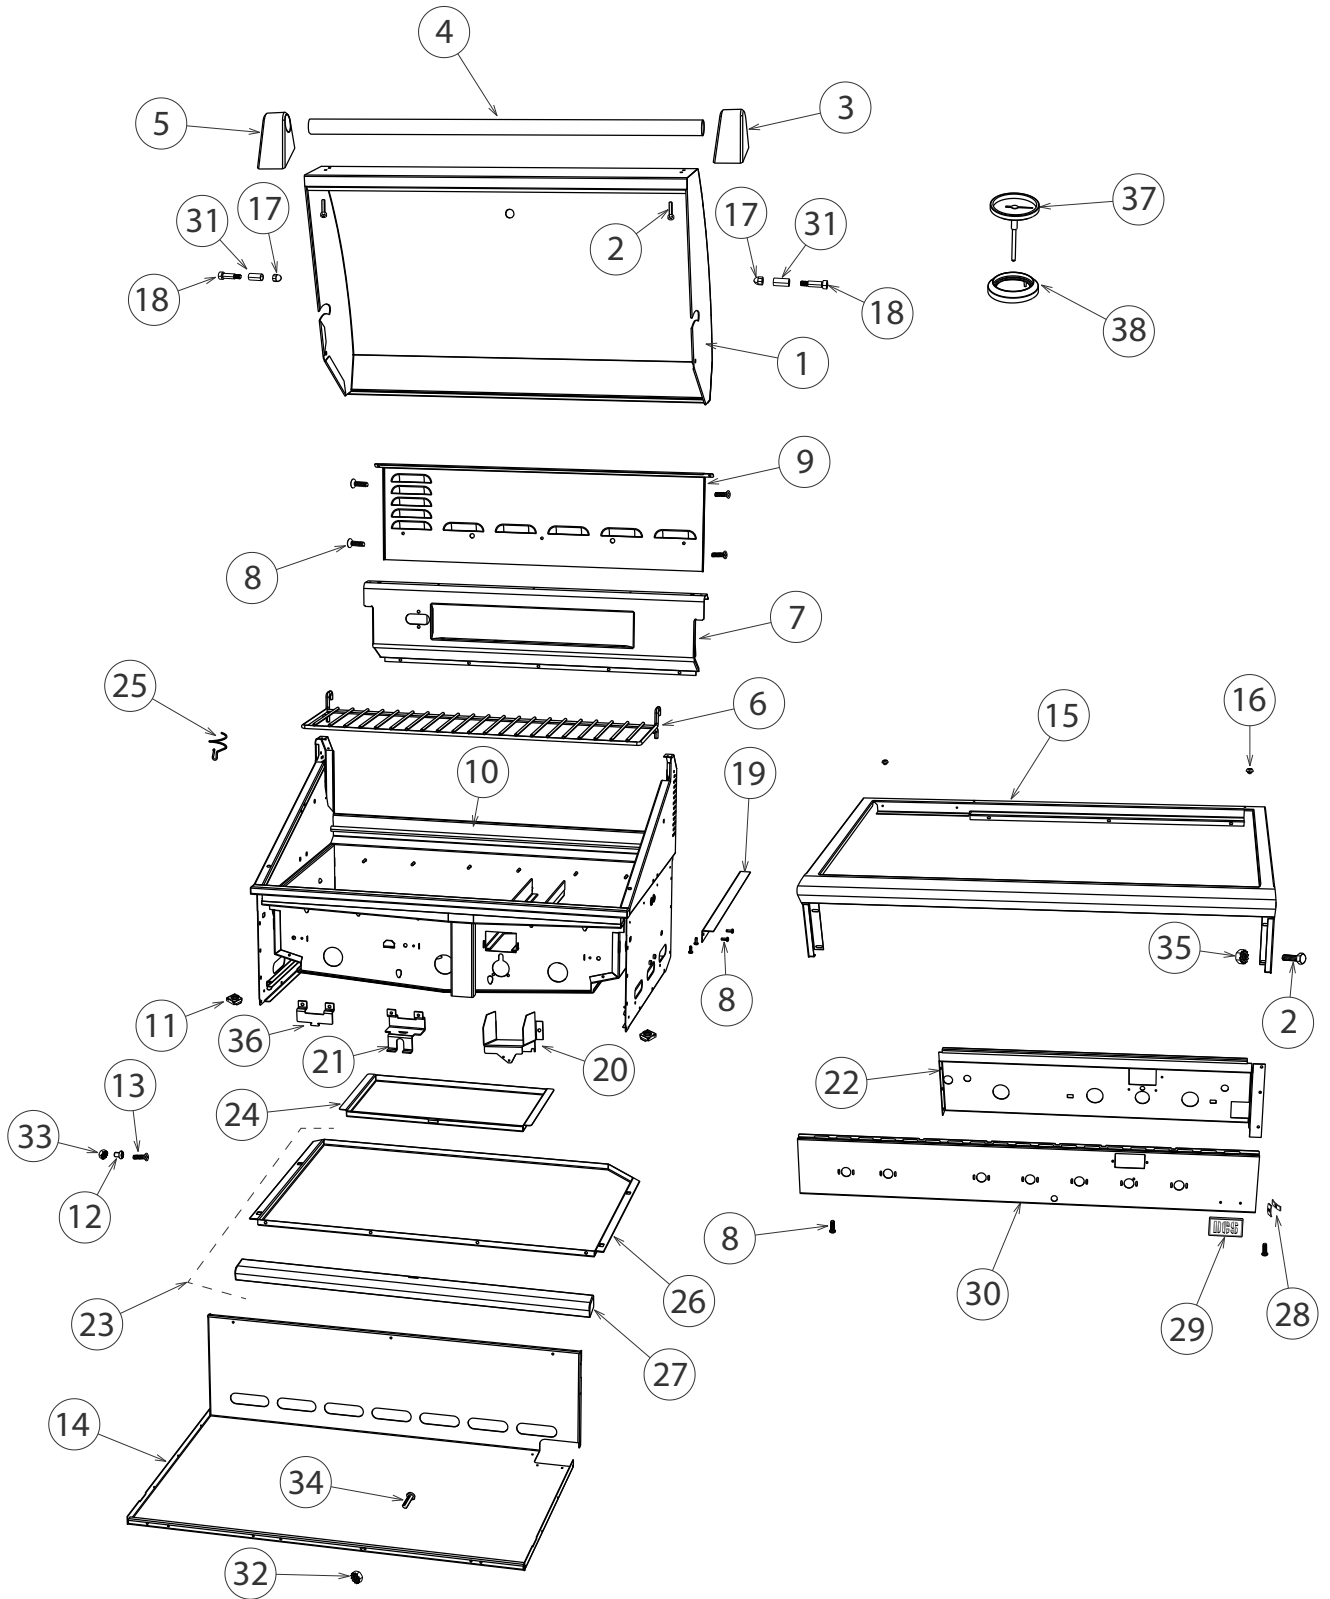

GRILL BODY COMPONENTS & ACCESSORIES

GRILL BODY COMPONENTS & ACCESSORIES

REFERENCE	PART NUMBER	PART DESCRIPTION
30	254673P	VALVE PNL BGC48 BQR PTD B SP
NI	251056	RUBBER BUMPER 0266
31	213907	SPACER LID 36/48 BQ
32	211359P	NUT HEX10-24SS LOCK NYLON (10PK)
33	218150	NUT HEX 10-24 KEPS SS (10PK)
34	237354	MS10-24X3/8 PH TRU SS (PKT 10)
35	211398P	NUT KEPS 1/4-20 SS (10PK)
36	250319	LOCK BRACKET SAFETY VALVE AA
NI	591110	BKSET BH1-36/48 GRILLS DCS US
	Includes	BK USR/INSTL BH1-36/48 DCS US
	Includes	BK SRVCE/W'NTY OUTDR DCS USCA
37	251352	TEMPERATURE GAUGE GRILL SMALL
	Includes	WING NUT
38	251353	BEZEL TEMPERATURE DCS GRILL SMALL