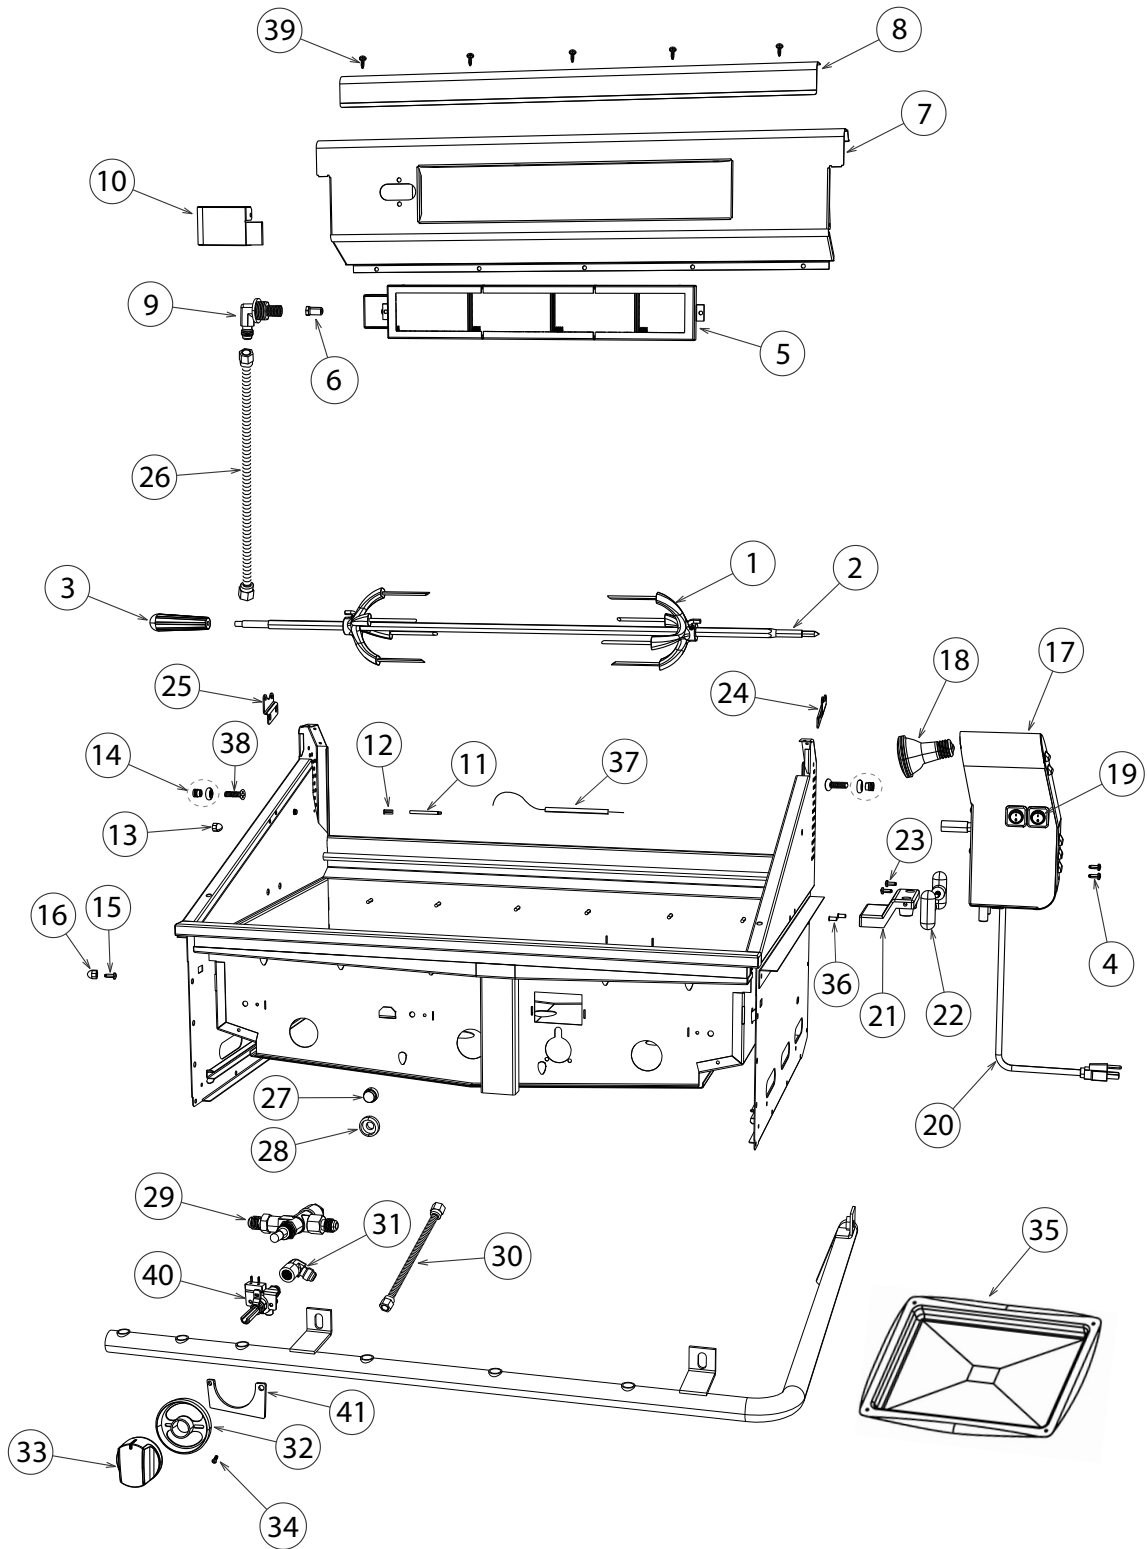

ROTISSERIE COMPONENTS

ROTISSERIE COMPONENTS

REFERENCE	PART NUMBER	PART DESCRIPTION
1	212340	FORK ROTISSERIE
2	212930	ROTISSERIE ROD BGB36 BQAR
3	212163	HANDLE - ROTIS ROD
4	211242P	SM 10-24X1/2 PHPN TY F SS 10PK
5	210357	BURNER IR 36
6	220582	JET SPUD LG 1.15MM
7	224759	WRAPPER I/R BURNER BGB36
8	251192	I/R PROT PLATE BGC36 PORC IH
9	250075	FITTING ELBOW IR ASSY
10	213784	ELECTRODE HOUSING W/A
11	250130	THERMOCOUPLE BBQ KE200 48
12	250140	CLIP THERMOCOUPLE RETAINER
13	211389	ACORN NUT 10-24 SS LOCKING
14	211089P	RACK ROLLER (PKD)
15	211326	HB 1/4-20 X 1-1/4 X 3/4 SS
16	211390	ACORN NUT LOCKING 1/4-20 SS
17	254712P	ROTISSERIE MOTOR KIT BH SP
	Includes 250310	BULB ROTISSERIE MOTOR 120V
	Includes 250223	ROCKER SWITCH US AA
	Includes 250076	FLEX HARNESS ROTIS
	Includes 247073	MS 10-32 X 3/8 PH PAN SS
18	250310	BULB ROTISSERIE MOTOR 120V
19	250223	ROCKER SWITCH US AA
20	250076	FLEX HARNESS ROTIS
21	211046	ROTISS BLOCK
22	211051	ROTISS MOUNTING ARM
23	220807	HB 1/4-20 X 1-1/2 X FULL SS
24	214397	BRACKET ROTISS SUPPORT R/H
25	214398	BRACKET ROTISS SUPPORT L/H
26	221931	TUBE 25 ID SS FLEXIBLE 45 IN
27	250830	BUTTON SAFETY VALVE
28	250831	BEZEL SAFETY VALVE

continued on next page

ROTISSERIE COMPONENTS

ROTISSERIE COMPONENTS

REFERENCE	PART NUMBER	PART DESCRIPTION
29	231442	SAFETY VALVE ELBOW ASY BGB
	Includes 211355	NUT HEX M12 X .75 BRASS
	Includes 212199	SAFETY VALVE
	Includes 221932	FITTING 1/8-27 NPT X 1/4 FLARE
	Includes 221933	FITTING 1/8-27 NPT (F) X 1/4 FLARE
30	221930	TUBE 25 ID SS FLEXIBLE 7 IN
31	221935	ELBOW 3/8 F X 1/4 M FLARE
32	250745	BEZEL GRILL DCS
33	250777	DIAL GRILL DCS ASSY
34	211248P	SM 6-32X3/8 PH PAN TY F SS (10PK)
35	547084	PAN BROILER 30IN GPHT
36	237190	FLANGE BUSHING
37	250286P	ELECTRODE I/R BURNER
38	250296	MS 10-24 X 3/4 PH FLT 100 316 SS
39	218132	SM10-24X1/2PH TRU TY23 4SS 10PK
40	250821	GAS VALVE BGC GREEN
41	250789	PLATE BEZEL SUPPORT BGC