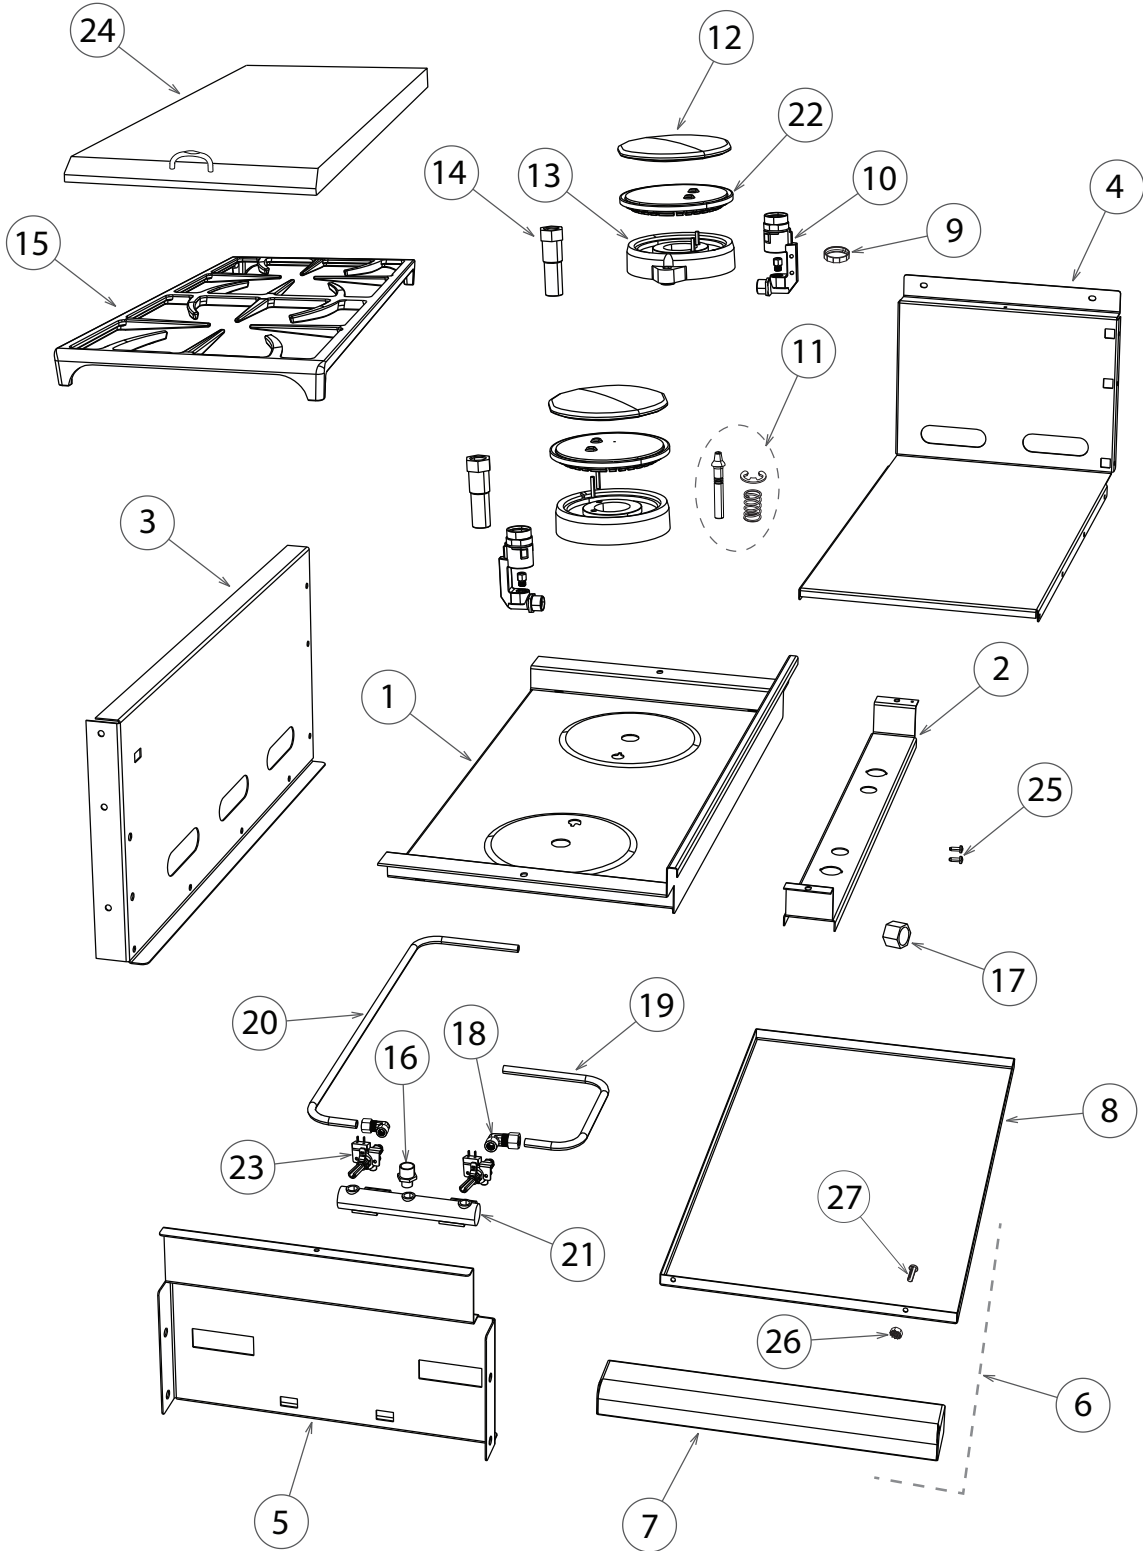

continued on next page

GRILL BURNER COMPONENTS

GRILL BURNER COMPONENTS

REFERENCE	PART NUMBER	PART DESCRIPTION
27	250874	BGC48 BQR IGNITER KIT
	Includes 250199P	BURNER ELECTRODE 14.0 IN.
	Includes 250201P	BURNER ELECTRODE 29.0 IN.
	Includes 250203P	BURNER ELECTRODE 45.0 IN
	Includes 250202P	BURNER ELECTRODE 35.0 IN.
	Includes 250286P	ELECTRODE ROTIS BNR 45.0 IN
	Includes 250285P	ELECTRODE SMOKER 32.0 IN

SIDE BURNER COMPONENTS

SIDE BURNER COMPONENTS

REFERENCE	PART NUMBER	PART DESCRIPTION
1	214443	PAN, SIDE BURNER WA
2	224817	HANGER BURNER BQR
3	224897	PANEL L/H SIDE BURNER
4	224898	PANEL BASE SIDE BURNER
5	224899	FRONT BAFFLE SIDE BURNER
6	224902	DRIP PAN ASSY SIDE BURNER
	Includes 224904	HANDLE DRIP PAN SIDE BURNER
	Includes 224903	DRIP PAN SIDE BURNER
	Includes 211278	MS 10-24 X 3/8 PH TRU SS X 2
	Includes 211359	NUT HEX 10-24 SS LOCK NYLON X 2
7	224904	HANDLE DRIP PAN SIDE BURNER
8	224903	DRIP PAN SIDE BURNER
9	210468P	NUT M22 JET HOLDER (PKD)
10	210543	JET HOLDERS MAIN 1.25MM
11	217994	KIT IGNITOR SPRING & CLIP
12	210608	D BURNER CAP
13	210639	12321D BURNER DCS
14	210643	VENTURI SINGLE FLOW BURNER
15	210645	GRATE BGB 132
16	212203	FITTING 1/8 NPT MALE-3/8CC
17	212312	B-NUTS 5/16
NI	212313	SLEEVES 5/16
18	212396	ELBOW 3/8 F X 5/16 M
19	212399	TUBING FRONT BURNER BGB131/132
20	221956	TUBING BACK BURNER BGB131/132
21	237797	MANIFOLD 48BQR SS
22	250353	RING PORT E-BURNER
23	250824	GAS VALVE BGC BLUE
24	224874	COVER SIDE BURNER BGB48 BQR
	Inlcudes 212359	RUBBER BUMPER
	Includes 212278	PULL HANDLE 36/48D BBQ 131/132
	Includes 211477	MS M4 X 0.7 X 5MM PH PAN SS

SIDE BURNER COMPONENTS

SIDE BURNER COMPONENTS

REFERENCE	PART NUMBER	PART DESCRIPTION
25	211242P	MS 10-24X1/2 PHPN TY F SS 10PK
26	211359P	NUT HEX 10-24 SS LOCK NYLON (10PK)
27	237354	MS 10-24X3/8 PH TRU SS (10PK)
NI	211295P	MS 8-32 X 1/2 PH TR HD SS (10PK)