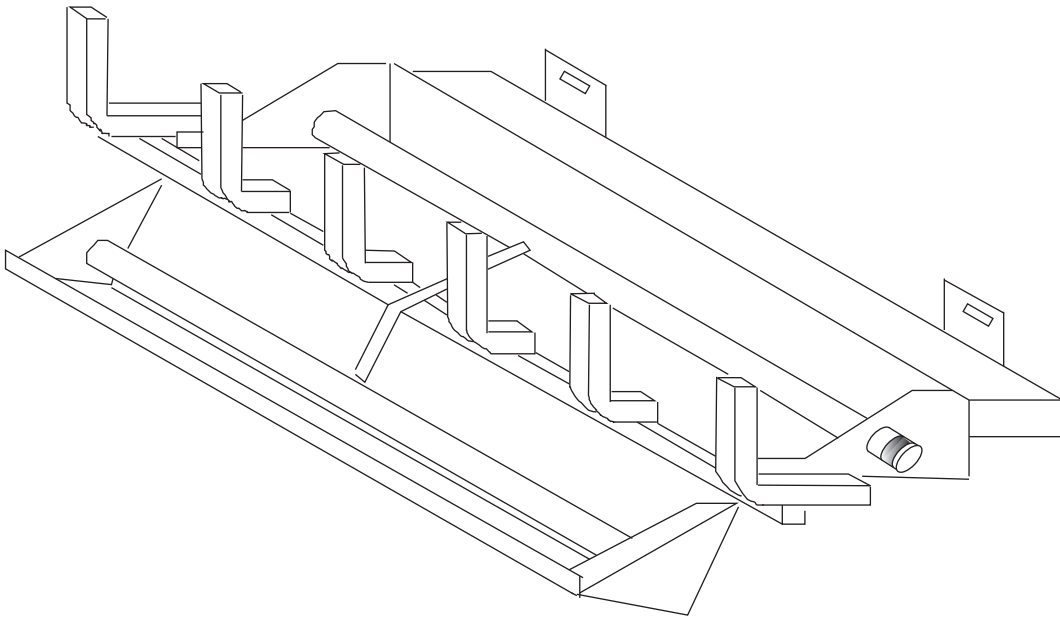

IMPORTANT: THIS IS DATED INFORMATION. Parts must be ordered from a dealer or distributor. **Hearth and Home Technologies does not sell directly to consumers.** Provide model number and serial number when requesting service parts from your dealer or distributor.

Stocked at Depot

ITEM	DESCRIPTION	COMMENTS	PART NUMBER	
1	Connector		FT-1-24	
	Sand		SRVACC15	
	Lava Rock	Qty 2 req	SRVACC10	
	Mineral Wool		SRVACC12	
	Damper Stop Assembly		SRV500-SC	
	Platinum Bright Embers		PBE-5	
	Vermiculite		SRVACC11	
	Installation Instructions		4004-322