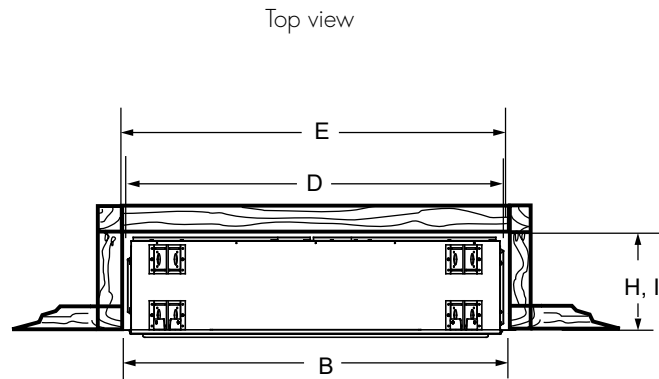

Diamond Fireglass

Sapphire Fireglass

Onyx Fireglass

Bronze Fireglass

SPECIFICATIONS

SPECIFICATIONS		Artisan 42 AVFL42	Artisan 48 AVFL48	Artisan 60 AVFL60	Artisan 48 See-Through AVFLST48
FRONT WIDTH	ACTUAL (A)	46-1/8"	52-1/8"	64-1/8"	52-1/8"
	FRAMING (B)	46-5/8"	52-5/8"	64-5/8"	52-5/8"
	OUTDOOR KIT (C)	N/A	N/A	N/A	48-1/2"
BACK WIDTH	ACTUAL (D)	46-1/8"	52-1/8"	64-1/8"	52-1/8"
	FRAMING (E)	46-5/8"	52-5/8"	64-5/8"	52-5/8"
HEIGHT	ACTUAL (F)	39-1/2"	39-1/2"	39-1/2"	39-1/2"
	FRAMING (G)	39-3/4"	39-3/4"	39-3/4"	39-3/4"
DEPTH	ACTUAL (H)	13-3/8"	13-3/8"	13-3/8"	13"
	FRAMING (I)	13-1/8"	13-1/8"	13-1/8"	13-1/8"
	OUTDOOR KIT (J)	N/A	N/A	N/A	14-7/8"
VIEWING AREA		42" x 17"	48" x 17"	60" x 17"	48" x 17"
BTU/HR INPUT		RB: 24,500(NG)/24,000(LP) BU: 34,000(NG)/33,000(LP)	39,000(NG)/38,000(LP)	40,000(NG)/39,000(LP)	39,000(NG)/38,000(LP)