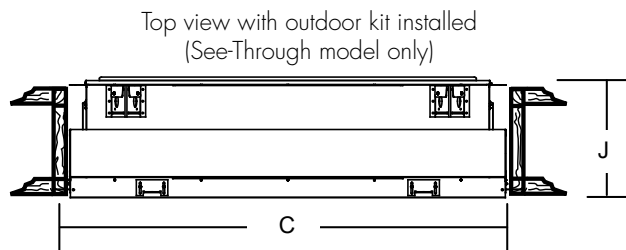

Diamond Fireglass

Sapphire Fireglass

Onyx Fireglass

Bronze Fireglass

SPECIFICATIONS

SPECIFICATIONS		Artisan 42 AVFL42	Artisan 48 AVFL48	Artisan 60 AVFL60	Artisan 48 See-Through AVFLST48
FRONT WIDTH	ACTUAL (A)	46-1/8"	52-1/8"	64-1/8"	52-1/8"
	FRAMING (B)	46-5/8"	52-5/8"	64-5/8"	52-5/8"
	OUTDOOR KIT (C)	N/A	N/A	N/A	48-1/2"
BACK WIDTH	ACTUAL (D)	46-1/8"	52-1/8"	64-1/8"	52-1/8"
	FRAMING (E)	46-5/8"	52-5/8"	64-5/8"	52-5/8"
HEIGHT	ACTUAL (F)	39-1/2"	39-1/2"	39-1/2"	39-1/2"
	FRAMING (G)	39-3/4"	39-3/4"	39-3/4"	39-3/4"
DEPTH	ACTUAL (H)	13-3/8"	13-3/8"	13-3/8"	13"
	FRAMING (I)	13-1/8"	13-1/8"	13-1/8"	13-1/8"
	OUTDOOR KIT (J)	N/A	N/A	N/A	14-7/8"
VIEWING AREA		42" x 17"	48" x 17"	60" x 17"	48" x 17"
BTU/HR INPUT		RB: 24,500(NG)/24,000(LP) BU: 34,000(NG)/33,000(LP)	39,000(NG)/38,000(LP)	40,000(NG)/39,000(LP)	39,000(NG)/38,000(LP)