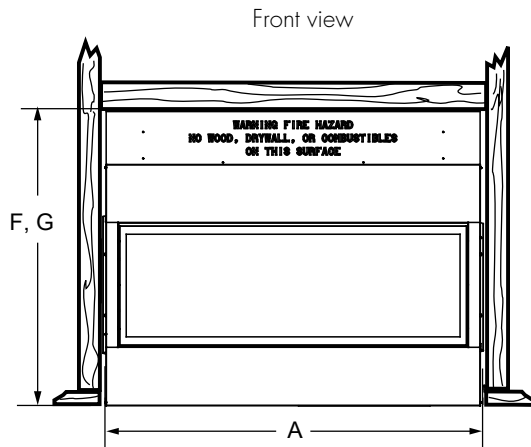

Diamond Fireglass

Sapphire Fireglass

Onyx Fireglass

Bronze Fireglass

SPECIFICATIONS

SPECIFICATIONS		Artisan 42 AVFL42	Artisan 48 AVFL48	Artisan 60 AVFL60	Artisan 48 See-Through AVFLST48
FRONT WIDTH	ACTUAL (A)	46-1/8"	52-1/8"	64-1/8"	52-1/8"
	FRAMING (B)	46-5/8"	52-5/8"	64-5/8"	52-5/8"
	OUTDOOR KIT (C)	N/A	N/A	N/A	48-1/2"
BACK WIDTH	ACTUAL (D)	46-1/8"	52-1/8"	64-1/8"	52-1/8"
	FRAMING (E)	46-5/8"	52-5/8"	64-5/8"	52-5/8"
HEIGHT	ACTUAL (F)	39-1/2"	39-1/2"	39-1/2"	39-1/2"
	FRAMING (G)	39-3/4"	39-3/4"	39-3/4"	39-3/4"
DEPTH	ACTUAL (H)	13-3/8"	13-3/8"	13-3/8"	13"
	FRAMING (I)	13-1/8"	13-1/8"	13-1/8"	13-1/8"
	OUTDOOR KIT (J)	N/A	N/A	N/A	14-7/8"
VIEWING AREA		42" x 17"	48" x 17"	60" x 17"	48" x 17"
BTU/HR INPUT		RB: 24,500(NG)/24,000(LP) BU: 34,000(NG)/33,000(LP)	39,000(NG)/38,000(LP)	40,000(NG)/39,000(LP)	39,000(NG)/38,000(LP)