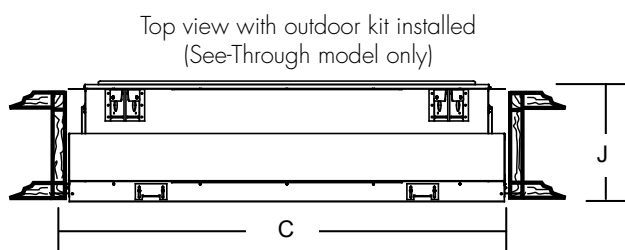

# SPECIFICATIONS

SPECIFICATIONS		Artisan 42 AVFL42	Artisan 48 AVFL48	Artisan 60 AVFL60	Artisan 48 See-Through AVFLST48
FRONT WIDTH	ACTUAL (A)	46-1/8"	52-1/8"	64-1/8"	52-1/8"
	FRAMING (B)	46-5/8"	52-5/8"	64-5/8"	52-5/8"
	OUTDOOR KIT (C)	N/A	N/A	N/A	48-1/2"
BACK WIDTH	ACTUAL (D)	46-1/8"	52-1/8"	64-1/8"	52-1/8"
	FRAMING (E)	46-5/8"	52-5/8"	64-5/8"	52-5/8"
HEIGHT	ACTUAL (F)	39-1/2"	39-1/2"	39-1/2"	39-1/2"
	FRAMING (G)	39-3/4"	39-3/4"	39-3/4"	39-3/4"
DEPTH	ACTUAL (H)	13-3/8"	13-3/8"	13-3/8"	13"
	FRAMING (I)	13-1/8"	13-1/8"	13-1/8"	13-1/8"
	OUTDOOR KIT (J)	N/A	N/A	N/A	14-7/8"
VIEWING AREA		42" x 17"	48" x 17"	60" x 17"	48" x 17"
BTU/HR INPUT		RB: 24,500(NG)/24,000(LP) BU: 34,000(NG)/33,000(LP)	39,000(NG)/38,000(LP)	40,000(NG)/39,000(LP)	39,000(NG)/38,000(LP)