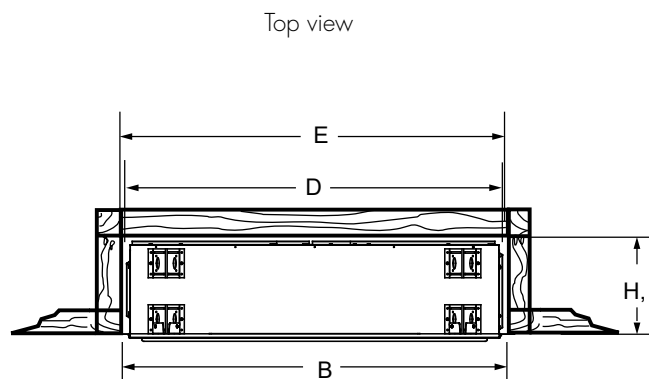

# SPECIFICATIONS

SPECIFICATIONS		Artisan 42 AVFL42	Artisan 48 AVFL48	Artisan 60 AVFL60	Artisan 48 See-Through AVFLST48
FRONT WIDTH	ACTUAL (A)	46-1/8"	52-1/8"	64-1/8"	52-1/8"
	FRAMING (B)	46-5/8"	52-5/8"	64-5/8"	52-5/8"
	OUTDOOR KIT (C)	N/A	N/A	N/A	48-1/2"
BACK WIDTH	ACTUAL (D)	46-1/8"	52-1/8"	64-1/8"	52-1/8"
	FRAMING (E)	46-5/8"	52-5/8"	64-5/8"	52-5/8"
HEIGHT	ACTUAL (F)	39-1/2"	39-1/2"	39-1/2"	39-1/2"
	FRAMING (G)	39-3/4"	39-3/4"	39-3/4"	39-3/4"
DEPTH	ACTUAL (H)	13-3/8"	13-3/8"	13-3/8"	13"
	FRAMING (I)	13-1/8"	13-1/8"	13-1/8"	13-1/8"
	OUTDOOR KIT (J)	N/A	N/A	N/A	14-7/8"
VIEWING AREA		42" x 17"	48" x 17"	60" x 17"	48" x 17"
BTU/HR INPUT		RB: 24,500(NG)/24,000(LP) BU: 34,000(NG)/33,000(LP)	39,000(NG)/38,000(LP)	40,000(NG)/39,000(LP)	39,000(NG)/38,000(LP)