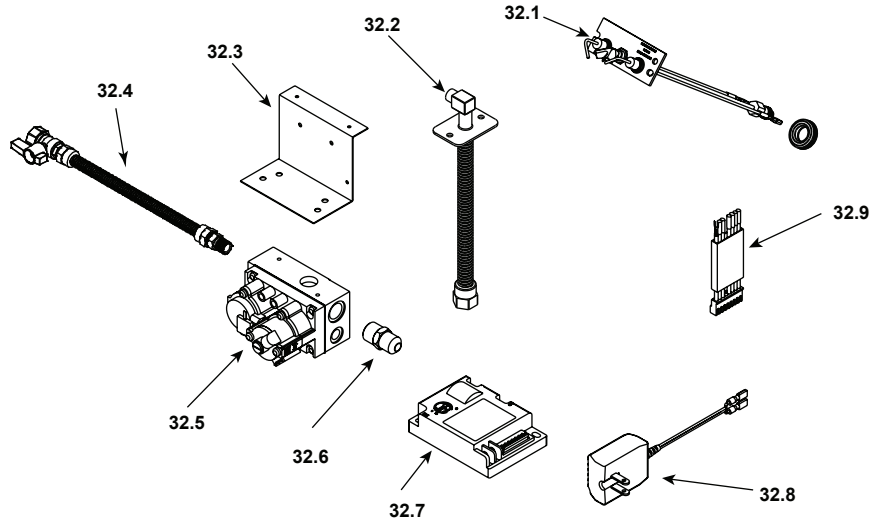

#32 Valve Assembly

IMPORTANT: THIS IS DATED INFORMATION. Parts must be ordered from a dealer or distributor. **Hearth and Home Technologies does not sell directly to consumers.** Provide model number and serial number when requesting service parts from your dealer or distributor.

Stocked at Depot

ITEM	DESCRIPTION	COMMENTS	PART NUMBER	
32.1	Pilot Assembly NG		SRV2090-012	Y
	Pilot Assembly Propane		2090-013	Y
32.2	Flexible Bulkhead		SRV7000-156	Y
32.3	Valve Bracket		4048-132	
32.4	Flex Ball Valve Assembly		SRV302-320	Y
32.5	Valve NG		SRV593-500	Y
	Valve Propane		SRV593-501	Y
32.6	Brass Connector - Male - Flex	Pkg of 5	303-315/5	Y
32.7	Control Module		SRV593-592	Y
32.8	3V Adapter		SRV593-593	Y
32.9	Wire Assembly		SRV593-590	Y
	Battery Pack		SRV593-594	Y
	Orifice - .125 C NG		4021-391	Y
	Orifice - #48C Propane		SRV582-848	Y
	Wire Assembly - HIBLK60FM		SRV34937	Y
	Wire Assembly - HIBLU60FF		4018-022	
	Wall Switch Wire Assembly		4018-046	Y
	Propane Gas Conversion Kit		DCKP-RBV	Y
	Natural Gas Conversion Kit		DCKN-RBV	Y