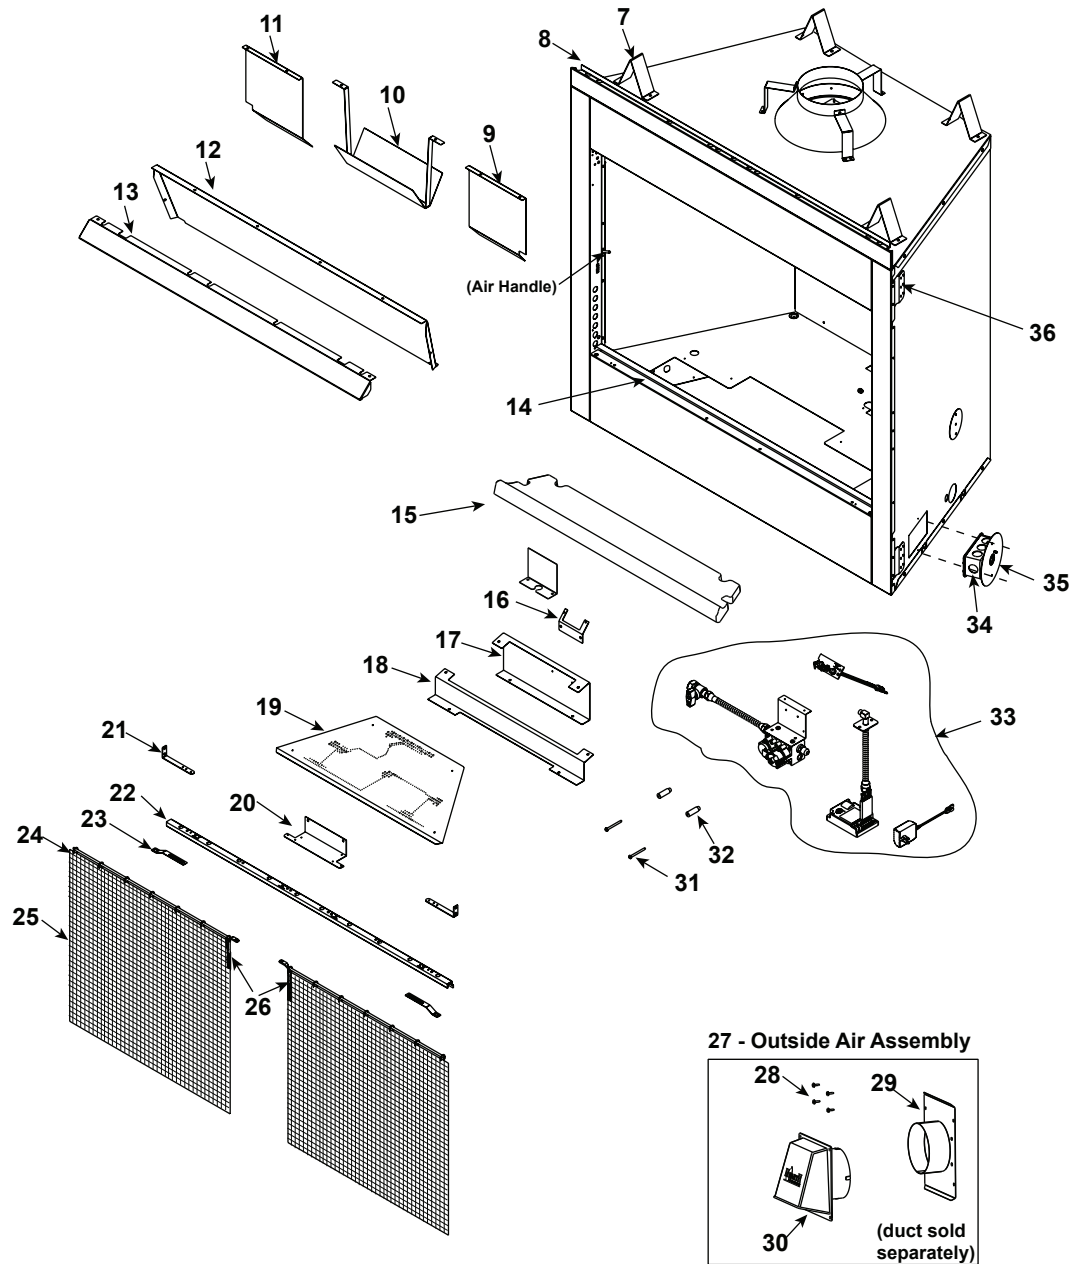

Log Set Assembly

Part number list on following page.

IMPORTANT: THIS IS DATED INFORMATION. Parts must be ordered from a dealer or distributor. **Hearth and Home Technologies does not sell directly to consumers.** Provide model number and serial number when requesting service parts from your dealer or distributor.

**Stocked  
at Depot**

ITEM	DESCRIPTION	COMMENTS	PART NUMBER	
	Log Assembly 42"		SRV4048-058	Y
1	Top Left Log	<b>Pre 5/15/16, Must order complete assembly</b>	SRV4048-184	
2	Top Right Log		SRV4048-185	
3	Back Left Log		SRV4048-242	
4	Back Right Log		SRV4048-243	
5	Front Left Log		SRV4048-244	
6	Front Right Log		SRV4048-245	
	Grate Assembly		SRV4048-034	Y
7	Top Standoff	Qty 4 reg	SRV4044-111	
8	Drywall Lip		4048-162	
9	Right Baffle		4048-116	
10	Flue Baffle Assembly		4048-020	
11	Left Baffle		4048-115	
12	Smoke Shield		4048-128	
13	Hood		29576	
14	Hearth Retainer		SRV4044-109	
15	Hearth Refractory		4048-201	
16	Pilot Bracket		4048-136	
17	Back Burner Support		4048-138	
18	Front Burner Support		4048-137	
19	Burner Pan Assembly - NG		4048-024	Y
	Burner Pan Assembly - Propane		4048-025	Y
20	Screen Bracket		4048-169	
21	Upper Door Bracket	Qty 2 reg	SRV4048-142	
22	Door Track		SRV15427	
23	Door Pivot Clip	Qty 2 reg	SRV31527	
24	Firescreen Rod	Qty 2 req	SRV12052	Y
25	Firescreen Assembly	Qty 2 reg	4048-019	
26	Firescreen Handle		SRV10002	
27	Outside Air Assembly		4044-036	Y
28	Fastener Pack		13580	
29	Outside Air Plate Assembly		4044-031	
30	Outside Air Shield		SRV33271	Y
31	Door Pin Screw	Qty 2 reg	SRV4021-384	
32	Door Pin	Qty 2 reg	SRV4021-385	
33	Valve Assembly		<b>Refer to valve page</b>	
34	Junction Box		21878	Y
35	Junction Box cover Plate		4048-234	
36	Nailing Flange	Qty 4 reg	SRV4044-161	
	Surround Replacement Overlay		CUST4018-001	
Reference following parts: Bottom Face (4044-105), Upper Front Face (4048-182), Right Column (4044-104) or Left column (4044-143) CUST4018-001 Must be ordered				