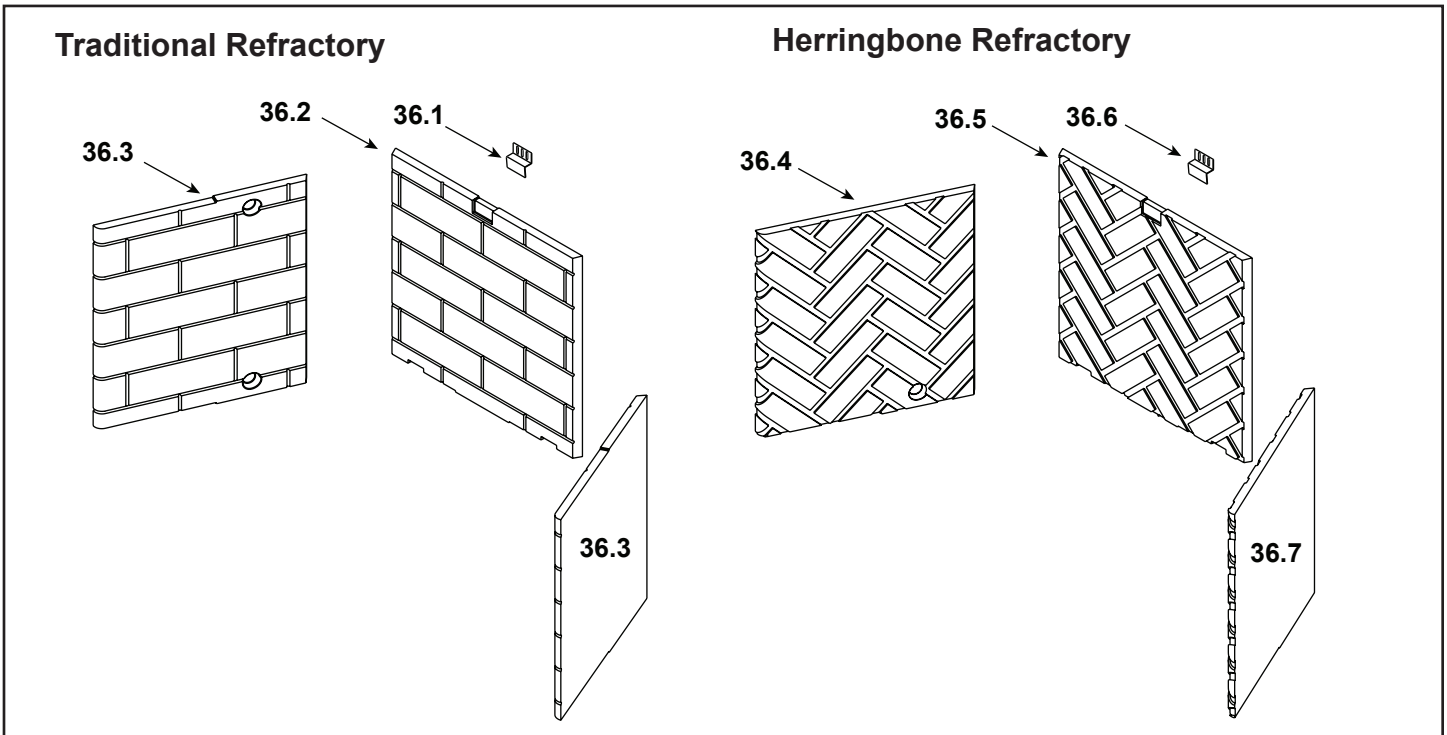

IMPORTANT: THIS IS DATED INFORMATION. Parts must be ordered from a dealer or distributor. **Hearth and Home Technologies does not sell directly to consumers.** Provide model number and serial number when requesting service parts from your dealer or distributor.

Stocked at Depot

ITEM	DESCRIPTION	COMMENTS	PART NUMBER	
RBV4842 Traditional Refractory				
	Refractory Assembly			
36.1	Refractory Retainer		SRV11847	
36.2	Back Refractory		4048-207	
36.3	Side Refractory	Qty 2 reg	4048-208	
RBV4842 Herringbone Refractory				
	Refractory Assembly			
36.4	Left Side Refractory		4048-205	
36.5	Back Refractory		4048-203	
36.6	Refractory Retainer		SRV11847	
36.7	Right Side Refractory		4048-204	
Additional Parts				
	Damper Kit		DG3	
	Gas Operations Manual		71680	
	Hair Pin Clip		101025/24	Y
	Installation Instructions & Owner's Manual		4048-210	
	Lava Rock Bag Assembly		4040-094	
	Lava Rock		4021-296	
	Mineral Wool		SRV14333	
	Vermiculite		28746	
	Limit Switch		SRV4021-383	Y

Additional service part numbers appear on following page.