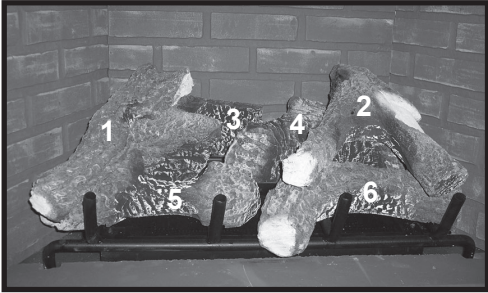

Log Set Assembly

Part number list on following page.

IMPORTANT: THIS IS DATED INFORMATION. Parts must be ordered from a dealer or distributor. **Hearth and Home Technologies does not sell directly to consumers.** Provide model number and serial number when requesting service parts from your dealer or distributor.

**Stocked
at Depot**

ITEM	DESCRIPTION	COMMENTS	PART NUMBER	
	Log Assembly 42"		SRV4048-058	Y
1	Top Left Log	Pre 5/15/16, Must order complete assembly	SRV4048-184	
2	Top Right Log		SRV4048-185	
3	Back Left Log		SRV4048-242	
4	Back Right Log		SRV4048-243	
5	Front Left Log		SRV4048-244	
6	Front Right Log		SRV4048-245	
	Grate Assembly		SRV4048-034	Y
7	Top Standoff	Qty 4 reg	SRV4044-111	
8	Drywall Lip		4048-162	
9	Right Baffle		4048-116	
10	Flue Baffle Assembly		4048-020	
11	Left Baffle		4048-115	
12	Smoke Shield		4048-128	
13	Hood		29576	
14	Hearth Retainer		SRV4044-109	
15	Hearth Refractory		4048-201	
16	Pilot Bracket		4048-136	
17	Back Burner Support		4048-138	
18	Front Burner Support		4048-137	
19	Burner Pan Assembly - NG		4048-024	Y
	Burner Pan Assembly - Propane		4048-025	Y
20	Screen Bracket		4048-169	
21	Upper Door Bracket	Qty 2 reg	SRV4048-142	
22	Door Track		SRV15427	
23	Door Pivot Clip	Qty 2 reg	SRV31527	
24	Firescreen Rod	Qty 2 req	SRV12052	Y
25	Firescreen Assembly	Qty 2 reg	4048-019	
26	Firescreen Handle		SRV10002	
27	Outside Air Assembly		4044-036	Y
28	Fastener Pack		13580	
29	Outside Air Plate Assembly		4044-031	
30	Outside Air Shield		SRV33271	Y
31	Door Pin Screw	Qty 2 reg	SRV4021-384	
32	Door Pin	Qty 2 reg	SRV4021-385	
33	Valve Assembly		Refer to valve page	
34	Junction Box		21878	Y
35	Junction Box cover Plate		4048-234	
36	Nailing Flange	Qty 4 reg	SRV4044-161	
	Surround Replacement Overlay		CUST4018-001	
Reference following parts: Bottom Face (4044-105), Upper Front Face (4048-182), Right Column (4044-104) or Left column (4044-143) CUST4018-001 Must be ordered				

Additional service part numbers appear on following page.