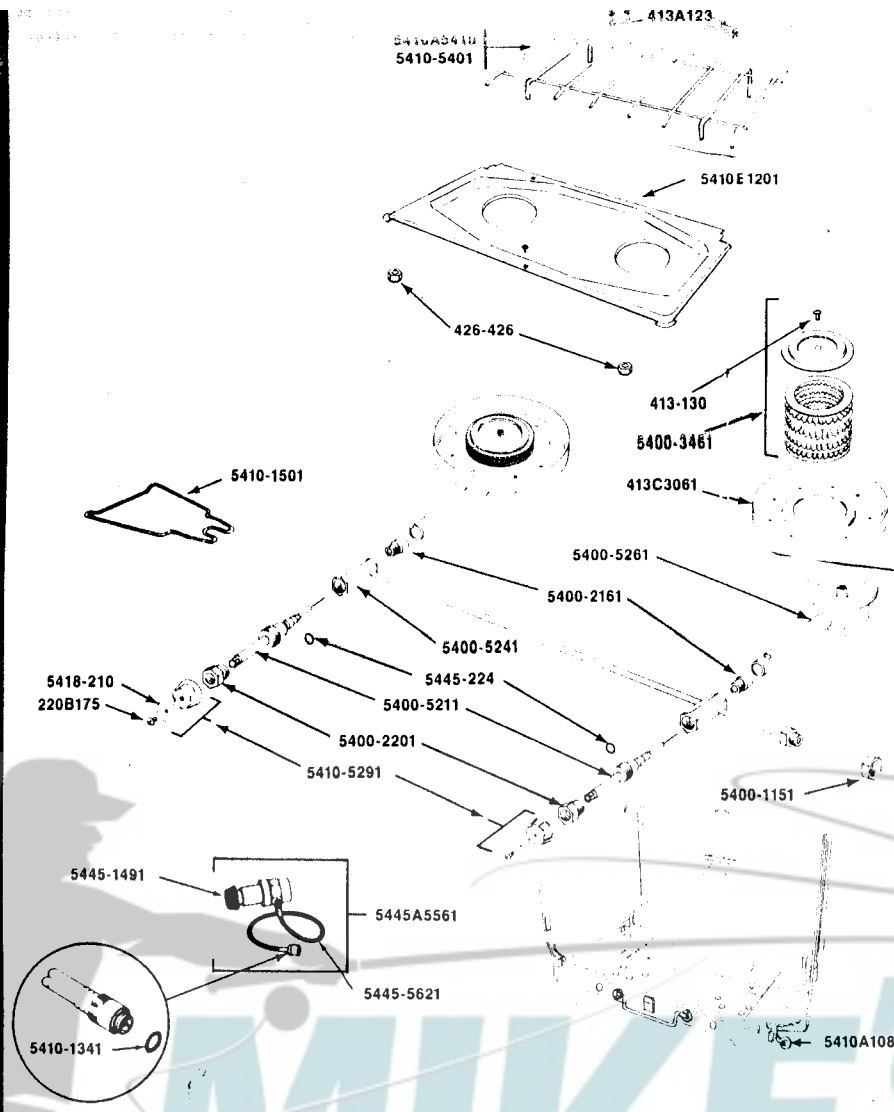

# Coleman 5410A708 Owner's Manual

[Shop genuine replacement parts for Coleman  
5410A708](#)

[Find Your Coleman Camping Parts - Select From 855 Models](#)

----- Manual continues below -----

# STOVES

5410A700  
5410A708  
5410B708

Coleman Deluxe Propane Car  
Stove  
Specifications:

Model 5410A700

Model	Finish (Enamel)	Distance Between Corners	OVERALL DIMENSIONS		
			Height	Length	Width
5410B708 5410A708	Dark Green	11"	4"	20½"	12"
5410A700	Fount Green				