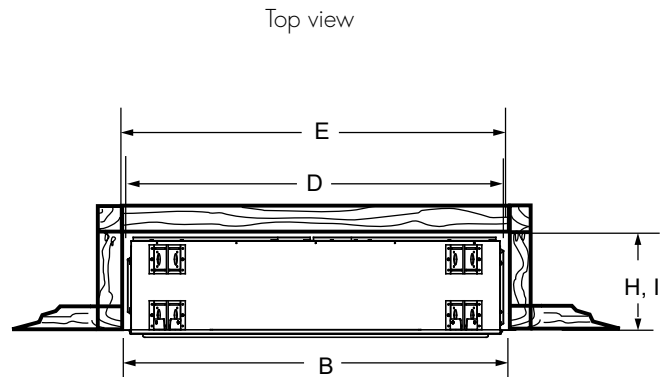

Diamond Fireglass

Sapphire Fireglass

Onyx Fireglass

Bronze Fireglass

SPECIFICATIONS

SPECIFICATIONS		Artisan 42 AVFL42	Artisan 48 AVFL48	Artisan 60 AVFL60	Artisan 48 See-Through AVFLST48
FRONT WIDTH	ACTUAL (A)	46-1/8"	52-1/8"	64-1/8"	52-1/8"
	FRAMING (B)	46-5/8"	52-5/8"	64-5/8"	52-5/8"
	OUTDOOR KIT (C)	N/A	N/A	N/A	48-1/2"
BACK WIDTH	ACTUAL (D)	46-1/8"	52-1/8"	64-1/8"	52-1/8"
	FRAMING (E)	46-5/8"	52-5/8"	64-5/8"	52-5/8"
HEIGHT	ACTUAL (F)	39-1/2"	39-1/2"	39-1/2"	39-1/2"
	FRAMING (G)	39-3/4"	39-3/4"	39-3/4"	39-3/4"
DEPTH	ACTUAL (H)	13-3/8"	13-3/8"	13-3/8"	13"
	FRAMING (I)	13-1/8"	13-1/8"	13-1/8"	13-1/8"
	OUTDOOR KIT (J)	N/A	N/A	N/A	14-7/8"
VIEWING AREA		42" x 17"	48" x 17"	60" x 17"	48" x 17"
BTU/HR INPUT		RB: 24,500(NG)/24,000(LP) BU: 34,000(NG)/33,000(LP)	39,000(NG)/38,000(LP)	40,000(NG)/39,000(LP)	39,000(NG)/38,000(LP)