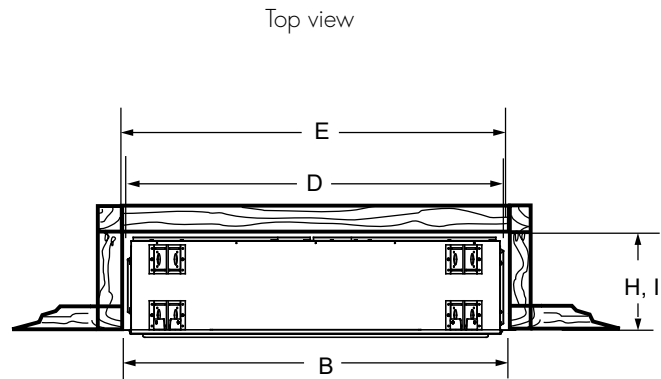

Diamond Fireglass

Sapphire Fireglass

Onyx Fireglass

Bronze Fireglass

SPECIFICATIONS

SPECIFICATIONS		Artisan 42 AVFL42	Artisan 48 AVFL48	Artisan 60 AVFL60	Artisan 48 See-Through AVFLST48
FRONT WIDTH	ACTUAL (A)	46-1/8"	52-1/8"	64-1/8"	52-1/8"
	FRAMING (B)	46-5/8"	52-5/8"	64-5/8"	52-5/8"
	OUTDOOR KIT (C)	N/A	N/A	N/A	48-1/2"
BACK WIDTH	ACTUAL (D)	46-1/8"	52-1/8"	64-1/8"	52-1/8"
	FRAMING (E)	46-5/8"	52-5/8"	64-5/8"	52-5/8"
HEIGHT	ACTUAL (F)	39-1/2"	39-1/2"	39-1/2"	39-1/2"
	FRAMING (G)	39-3/4"	39-3/4"	39-3/4"	39-3/4"
DEPTH	ACTUAL (H)	13-3/8"	13-3/8"	13-3/8"	13"
	FRAMING (I)	13-1/8"	13-1/8"	13-1/8"	13-1/8"
	OUTDOOR KIT (J)	N/A	N/A	N/A	14-7/8"
VIEWING AREA		42" x 17"	48" x 17"	60" x 17"	48" x 17"
BTU/HR INPUT		RB: 24,500(NG)/24,000(LP) BU: 34,000(NG)/33,000(LP)	39,000(NG)/38,000(LP)	40,000(NG)/39,000(LP)	39,000(NG)/38,000(LP)