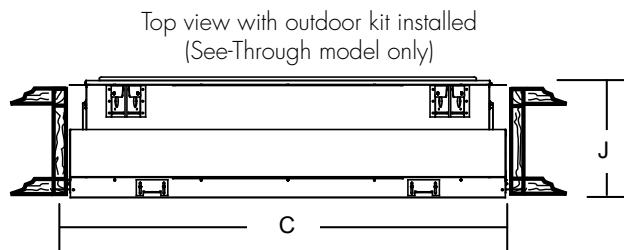

Diamond Fireglass

Sapphire Fireglass

Onyx Fireglass

Bronze Fireglass

SPECIFICATIONS

SPECIFICATIONS		Artisan 42 AVFL42	Artisan 48 AVFL48	Artisan 60 AVFL60	Artisan 48 See-Through AVFLST48
FRONT WIDTH	ACTUAL (A)	46-1/8"	52-1/8"	64-1/8"	52-1/8"
	FRAMING (B)	46-5/8"	52-5/8"	64-5/8"	52-5/8"
	OUTDOOR KIT (C)	N/A	N/A	N/A	48-1/2"
BACK WIDTH	ACTUAL (D)	46-1/8"	52-1/8"	64-1/8"	52-1/8"
	FRAMING (E)	46-5/8"	52-5/8"	64-5/8"	52-5/8"
HEIGHT	ACTUAL (F)	39-1/2"	39-1/2"	39-1/2"	39-1/2"
	FRAMING (G)	39-3/4"	39-3/4"	39-3/4"	39-3/4"
DEPTH	ACTUAL (H)	13-3/8"	13-3/8"	13-3/8"	13"
	FRAMING (I)	13-1/8"	13-1/8"	13-1/8"	13-1/8"
	OUTDOOR KIT (J)	N/A	N/A	N/A	14-7/8"
VIEWING AREA		42" x 17"	48" x 17"	60" x 17"	48" x 17"
BTU/HR INPUT		RB: 24,500(NG)/24,000(LP) BU: 34,000(NG)/33,000(LP)	39,000(NG)/38,000(LP)	40,000(NG)/39,000(LP)	39,000(NG)/38,000(LP)