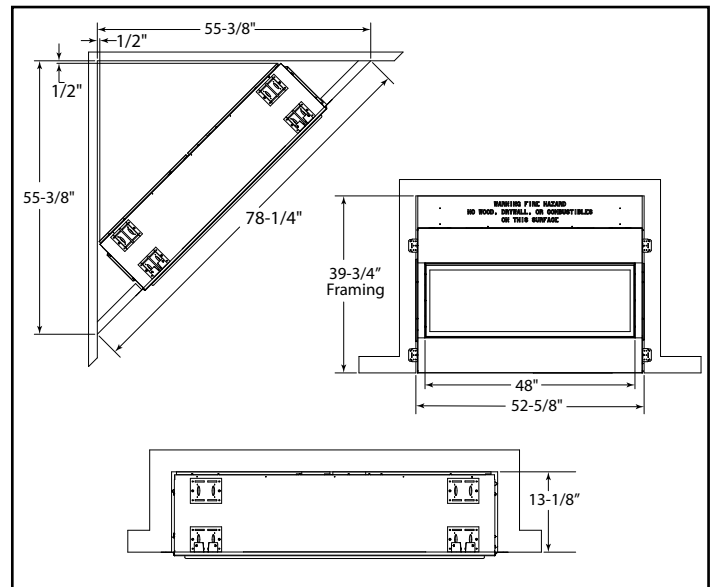

LOVE AT FIRST LIGHT

Please consult the manufacturer's installation manual for all details and requirements before making a final design layout decision.

**Artisan**  
Vent Free Fireplace System

| MODEL  | FRONT WIDTH |         | BACK WIDTH |         | HEIGHT  |         | DEPTH   |         | VIEWING AREA |
|--------|-------------|---------|------------|---------|---------|---------|---------|---------|--------------|
|        | Actual      | Framing | Actual     | Framing | Actual  | Framing | Actual  | Framing |              |
| AVFL48 | 52-1/8"     | 52-5/8" | 52-1/8"    | 52-5/8" | 39-1/2" | 39-3/4" | 13-3/8" | 13-1/8" | 48" x 17"    |

FRONT VIEW

TOP VIEW

LEFT SIDE VIEW

RIGHT SIDE VIEW

**DETERMINE UNIT SIZE**

See homeowner's manual for information on determining the proper size unit for the space required.

**APPLIANCE LOCATIONS**

**FRAMING DIMENSIONS**