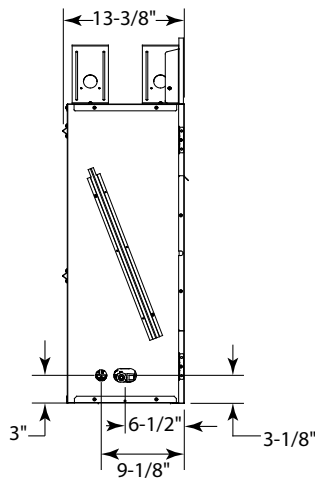

LOVE AT FIRST LIGHT

Please consult the manufacturer's installation manual for all details and requirements before making a final design layout decision.

**Artisan**  
Vent Free Fireplace System

| MODEL  | FRONT WIDTH |         | BACK WIDTH |         | HEIGHT  |         | DEPTH   |         | VIEWING AREA |
|--------|-------------|---------|------------|---------|---------|---------|---------|---------|--------------|
|        | Actual      | Framing | Actual     | Framing | Actual  | Framing | Actual  | Framing |              |
| AVFL48 | 52-1/8"     | 52-5/8" | 52-1/8"    | 52-5/8" | 39-1/2" | 39-3/4" | 13-3/8" | 13-1/8" | 48" x 17"    |

FRONT VIEW

TOP VIEW

LEFT SIDE VIEW

RIGHT SIDE VIEW

**DETERMINE UNIT SIZE**

See homeowner's manual for information on determining the proper size unit for the space required.

**APPLIANCE LOCATIONS**

**FRAMING DIMENSIONS**