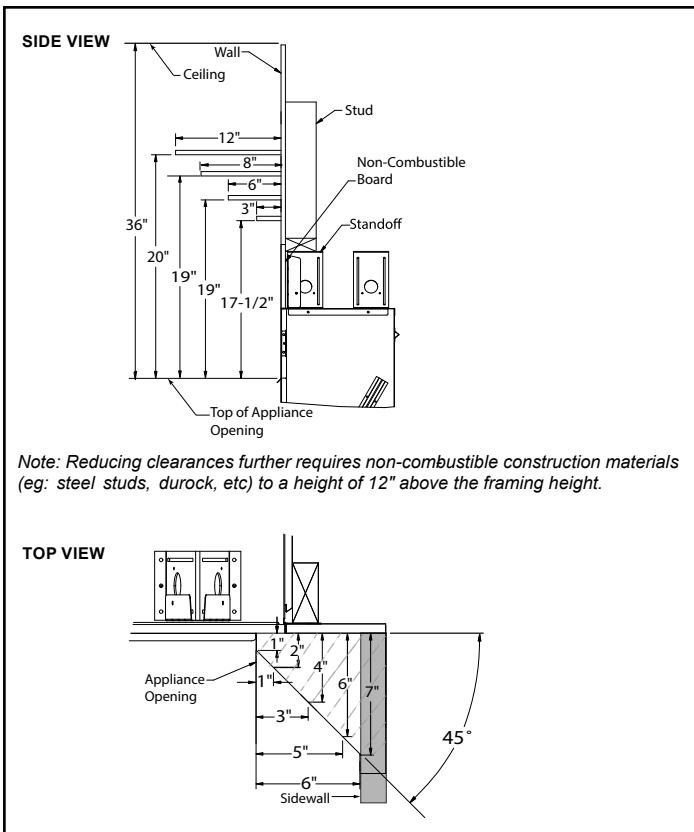

LOVE AT FIRST LIGHT

Please consult the manufacturer's installation manual for all details and requirements before making a final design layout decision.

**Artisan**  
Vent Free Fireplace System

| MODEL  | FRONT WIDTH |         | BACK WIDTH |         | HEIGHT  |         | DEPTH   |         | VIEWING AREA |
|--------|-------------|---------|------------|---------|---------|---------|---------|---------|--------------|
|        | Actual      | Framing | Actual     | Framing | Actual  | Framing | Actual  | Framing |              |
| AVFL48 | 52-1/8"     | 52-5/8" | 52-1/8"    | 52-5/8" | 39-1/2" | 39-3/4" | 13-3/8" | 13-1/8" | 48" x 17"    |

FRONT VIEW

TOP VIEW

LEFT SIDE VIEW

RIGHT SIDE VIEW

**DETERMINE UNIT SIZE**

See homeowner's manual for information on determining the proper size unit for the space required.

**APPLIANCE LOCATIONS**

**FRAMING DIMENSIONS**

**NON-COMBUSTIBLE MANTEL CLEARANCES**

**COMBUSTIBLE MANTEL CLEARANCES**

**Back Wall Clearance** — The appliance may be placed against a combustible back wall.

**Floor Clearance** — The fireplace may be installed directly on a combustible floor or a raised platform of an appropriate height. Do not place fireplace on carpeting, vinyl, tile or other soft floor coverings. It may, however, be placed on flat wood, plywood, particle board or other hard surfaces. Be sure fireplace rests on a solid continuous floor or platform with appropriate framing for support and so that no cold air can enter from under the firebox.