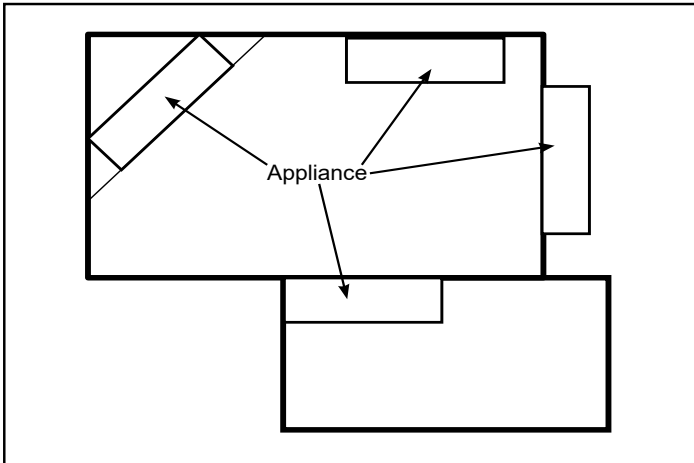

LOVE AT FIRST LIGHT

Please consult the manufacturer's installation manual for all details and requirements before making a final design layout decision.

**Artisan**  
Vent Free Fireplace System

| MODEL  | FRONT WIDTH |         | BACK WIDTH |         | HEIGHT  |         | DEPTH   |         | VIEWING AREA |
|--------|-------------|---------|------------|---------|---------|---------|---------|---------|--------------|
|        | Actual      | Framing | Actual     | Framing | Actual  | Framing | Actual  | Framing |              |
| AVFL48 | 52-1/8"     | 52-5/8" | 52-1/8"    | 52-5/8" | 39-1/2" | 39-3/4" | 13-3/8" | 13-1/8" | 48" x 17"    |

FRONT VIEW

TOP VIEW

LEFT SIDE VIEW

RIGHT SIDE VIEW

**DETERMINE UNIT SIZE**

See homeowner's manual for information on determining the proper size unit for the space required.

**APPLIANCE LOCATIONS**

**FRAMING DIMENSIONS**

**NON-COMBUSTIBLE MANTEL CLEARANCES**

**COMBUSTIBLE MANTEL CLEARANCES**

**Back Wall Clearance** — The appliance may be placed against a combustible back wall.

**Floor Clearance** — The fireplace may be installed directly on a combustible floor or a raised platform of an appropriate height. Do not place fireplace on carpeting, vinyl, tile or other soft floor coverings. It may, however, be placed on flat wood, plywood, particle board or other hard surfaces. Be sure fireplace rests on a solid continuous floor or platform with appropriate framing for support and so that no cold air can enter from under the firebox.