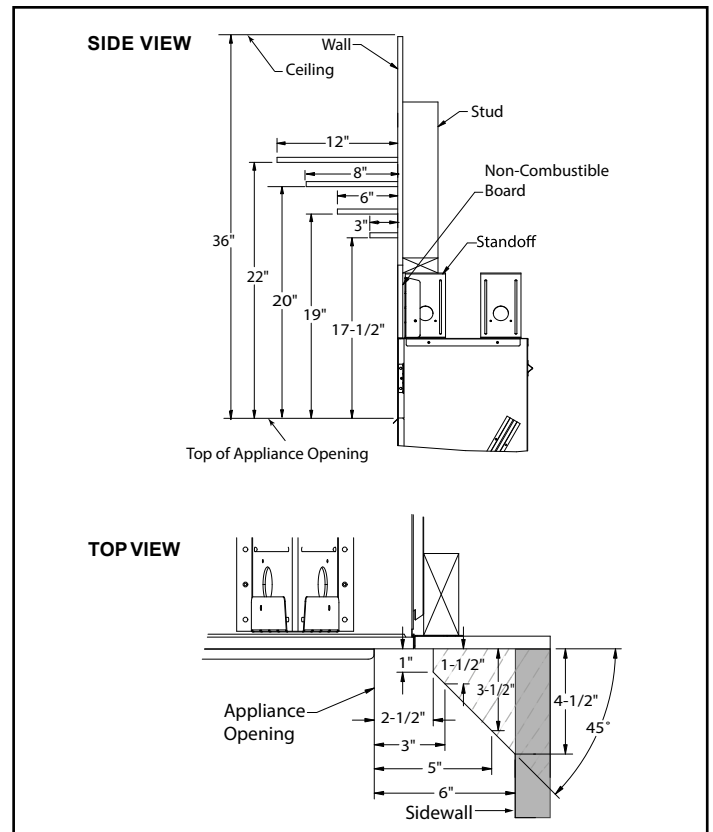

LOVE AT FIRST LIGHT

Please consult the manufacturer's installation manual for all details and requirements before making a final design layout decision.

**Artisan**  
Vent Free Fireplace System

| MODEL  | FRONT WIDTH |         | BACK WIDTH |         | HEIGHT  |         | DEPTH   |         | VIEWING AREA |
|--------|-------------|---------|------------|---------|---------|---------|---------|---------|--------------|
|        | Actual      | Framing | Actual     | Framing | Actual  | Framing | Actual  | Framing |              |
| AVFL48 | 52-1/8"     | 52-5/8" | 52-1/8"    | 52-5/8" | 39-1/2" | 39-3/4" | 13-3/8" | 13-1/8" | 48" x 17"    |

FRONT VIEW

TOP VIEW

LEFT SIDE VIEW

RIGHT SIDE VIEW

**DETERMINE UNIT SIZE**

See homeowner's manual for information on determining the proper size unit for the space required.

**APPLIANCE LOCATIONS**

**FRAMING DIMENSIONS**

**NON-COMBUSTIBLE MANTEL CLEARANCES**

**COMBUSTIBLE MANTEL CLEARANCES**

**Back Wall Clearance** — The appliance may be placed against a combustible back wall.

**Floor Clearance** — The fireplace may be installed directly on a combustible floor or a raised platform of an appropriate height. Do not place fireplace on carpeting, vinyl, tile or other soft floor coverings. It may, however, be placed on flat wood, plywood, particle board or other hard surfaces. Be sure fireplace rests on a solid continuous floor or platform with appropriate framing for support and so that no cold air can enter from under the firebox.