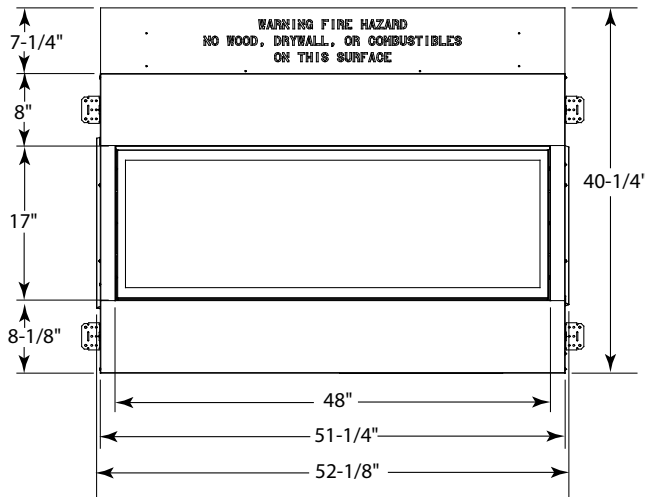

LOVE AT FIRST LIGHT

Please consult the manufacturer's installation manual for all details and requirements before making a final design layout decision.

**Artisan**  
Vent Free Fireplace System

| MODEL  | FRONT WIDTH |         | BACK WIDTH |         | HEIGHT  |         | DEPTH   |         | VIEWING AREA |
|--------|-------------|---------|------------|---------|---------|---------|---------|---------|--------------|
|        | Actual      | Framing | Actual     | Framing | Actual  | Framing | Actual  | Framing |              |
| AVFL48 | 52-1/8"     | 52-5/8" | 52-1/8"    | 52-5/8" | 39-1/2" | 39-3/4" | 13-3/8" | 13-1/8" | 48" x 17"    |

FRONT VIEW

TOP VIEW

LEFT SIDE VIEW

RIGHT SIDE VIEW

**DETERMINE UNIT SIZE**

See homeowner's manual for information on determining the proper size unit for the space required.

**APPLIANCE LOCATIONS**

**FRAMING DIMENSIONS**