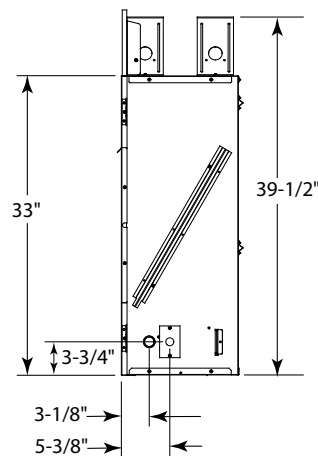

LOVE AT FIRST LIGHT

Please consult the manufacturer's installation manual for all details and requirements before making a final design layout decision.

**Artisan**  
Vent Free Fireplace System

| MODEL  | FRONT WIDTH |         | BACK WIDTH |         | HEIGHT  |         | DEPTH   |         | VIEWING AREA |
|--------|-------------|---------|------------|---------|---------|---------|---------|---------|--------------|
|        | Actual      | Framing | Actual     | Framing | Actual  | Framing | Actual  | Framing |              |
| AVFL48 | 52-1/8"     | 52-5/8" | 52-1/8"    | 52-5/8" | 39-1/2" | 39-3/4" | 13-3/8" | 13-1/8" | 48" x 17"    |

FRONT VIEW

TOP VIEW

LEFT SIDE VIEW

RIGHT SIDE VIEW

**DETERMINE UNIT SIZE**

See homeowner's manual for information on determining the proper size unit for the space required.

**APPLIANCE LOCATIONS**

**FRAMING DIMENSIONS**