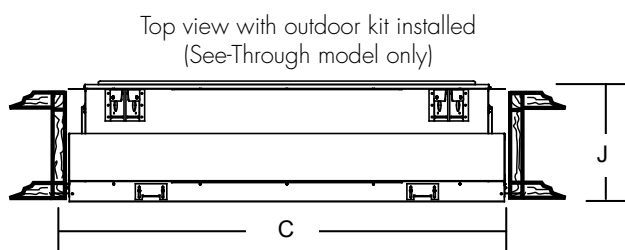

Diamond Fireglass

Sapphire Fireglass

Onyx Fireglass

Bronze Fireglass

SPECIFICATIONS

| SPECIFICATIONS | | Artisan 42 AVFL42 | Artisan 48 AVFL48 | Artisan 60 AVFL60 | Artisan 48 See-Through AVFLST48 |
|----------------|-----------------|--|-----------------------|-----------------------|------------------------------------|
| FRONT WIDTH | ACTUAL (A) | 46-1/8" | 52-1/8" | 64-1/8" | 52-1/8" |
| | FRAMING (B) | 46-5/8" | 52-5/8" | 64-5/8" | 52-5/8" |
| | OUTDOOR KIT (C) | N/A | N/A | N/A | 48-1/2" |
| BACK WIDTH | ACTUAL (D) | 46-1/8" | 52-1/8" | 64-1/8" | 52-1/8" |
| | FRAMING (E) | 46-5/8" | 52-5/8" | 64-5/8" | 52-5/8" |
| HEIGHT | ACTUAL (F) | 39-1/2" | 39-1/2" | 39-1/2" | 39-1/2" |
| | FRAMING (G) | 39-3/4" | 39-3/4" | 39-3/4" | 39-3/4" |
| DEPTH | ACTUAL (H) | 13-3/8" | 13-3/8" | 13-3/8" | 13" |
| | FRAMING (I) | 13-1/8" | 13-1/8" | 13-1/8" | 13-1/8" |
| | OUTDOOR KIT (J) | N/A | N/A | N/A | 14-7/8" |
| VIEWING AREA | | 42" x 17" | 48" x 17" | 60" x 17" | 48" x 17" |
| BTU/HR INPUT | | RB: 24,500(NG)/24,000(LP) BU: 34,000(NG)/33,000(LP) | 39,000(NG)/38,000(LP) | 40,000(NG)/39,000(LP) | 39,000(NG)/38,000(LP) |