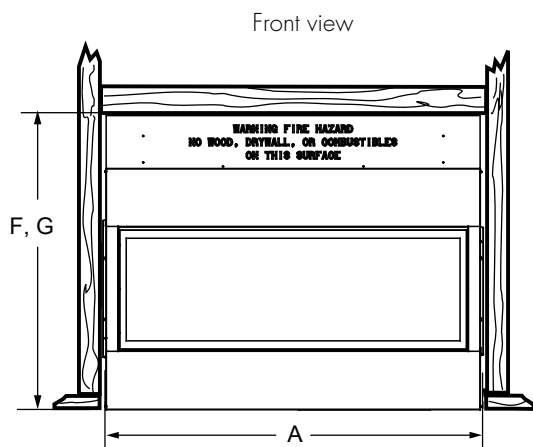

Diamond Fireglass

Sapphire Fireglass

Onyx Fireglass

Bronze Fireglass

SPECIFICATIONS

| SPECIFICATIONS | | Artisan 42 AVFL42 | Artisan 48 AVFL48 | Artisan 60 AVFL60 | Artisan 48 See-Through AVFLST48 |
|----------------|-----------------|--|-----------------------|-----------------------|------------------------------------|
| FRONT WIDTH | ACTUAL (A) | 46-1/8" | 52-1/8" | 64-1/8" | 52-1/8" |
| | FRAMING (B) | 46-5/8" | 52-5/8" | 64-5/8" | 52-5/8" |
| | OUTDOOR KIT (C) | N/A | N/A | N/A | 48-1/2" |
| BACK WIDTH | ACTUAL (D) | 46-1/8" | 52-1/8" | 64-1/8" | 52-1/8" |
| | FRAMING (E) | 46-5/8" | 52-5/8" | 64-5/8" | 52-5/8" |
| HEIGHT | ACTUAL (F) | 39-1/2" | 39-1/2" | 39-1/2" | 39-1/2" |
| | FRAMING (G) | 39-3/4" | 39-3/4" | 39-3/4" | 39-3/4" |
| DEPTH | ACTUAL (H) | 13-3/8" | 13-3/8" | 13-3/8" | 13" |
| | FRAMING (I) | 13-1/8" | 13-1/8" | 13-1/8" | 13-1/8" |
| | OUTDOOR KIT (J) | N/A | N/A | N/A | 14-7/8" |
| VIEWING AREA | | 42" x 17" | 48" x 17" | 60" x 17" | 48" x 17" |
| BTU/HR INPUT | | RB: 24,500(NG)/24,000(LP) BU: 34,000(NG)/33,000(LP) | 39,000(NG)/38,000(LP) | 40,000(NG)/39,000(LP) | 39,000(NG)/38,000(LP) |