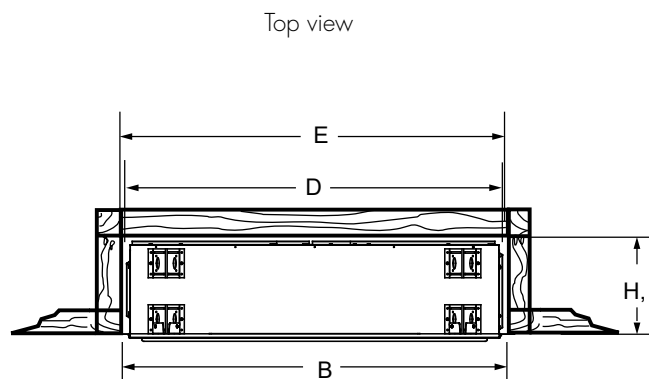

Diamond Fireglass

Sapphire Fireglass

Onyx Fireglass

Bronze Fireglass

SPECIFICATIONS

| SPECIFICATIONS | | Artisan 42 AVFL42 | Artisan 48 AVFL48 | Artisan 60 AVFL60 | Artisan 48 See-Through AVFLST48 |
|----------------|-----------------|--|-----------------------|-----------------------|------------------------------------|
| FRONT WIDTH | ACTUAL (A) | 46-1/8" | 52-1/8" | 64-1/8" | 52-1/8" |
| | FRAMING (B) | 46-5/8" | 52-5/8" | 64-5/8" | 52-5/8" |
| | OUTDOOR KIT (C) | N/A | N/A | N/A | 48-1/2" |
| BACK WIDTH | ACTUAL (D) | 46-1/8" | 52-1/8" | 64-1/8" | 52-1/8" |
| | FRAMING (E) | 46-5/8" | 52-5/8" | 64-5/8" | 52-5/8" |
| HEIGHT | ACTUAL (F) | 39-1/2" | 39-1/2" | 39-1/2" | 39-1/2" |
| | FRAMING (G) | 39-3/4" | 39-3/4" | 39-3/4" | 39-3/4" |
| DEPTH | ACTUAL (H) | 13-3/8" | 13-3/8" | 13-3/8" | 13" |
| | FRAMING (I) | 13-1/8" | 13-1/8" | 13-1/8" | 13-1/8" |
| | OUTDOOR KIT (J) | N/A | N/A | N/A | 14-7/8" |
| VIEWING AREA | | 42" x 17" | 48" x 17" | 60" x 17" | 48" x 17" |
| BTU/HR INPUT | | RB: 24,500(NG)/24,000(LP) BU: 34,000(NG)/33,000(LP) | 39,000(NG)/38,000(LP) | 40,000(NG)/39,000(LP) | 39,000(NG)/38,000(LP) |