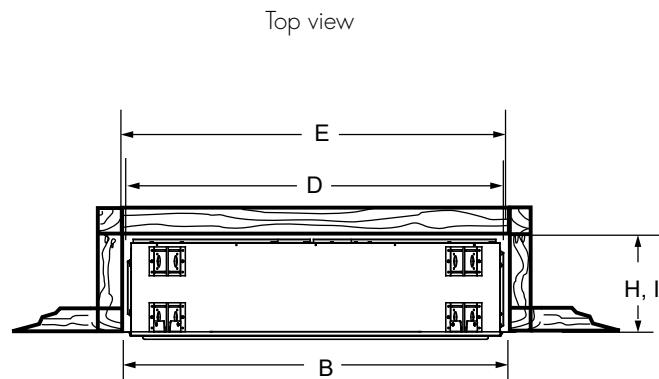

Diamond Fireglass

Sapphire Fireglass

Onyx Fireglass

Bronze Fireglass

SPECIFICATIONS

SPECIFICATIONS		Artisan 42 AVFL42	Artisan 48 AVFL48	Artisan 60 AVFL60	Artisan 48 See-Through AVFLST48
FRONT WIDTH	ACTUAL (A)	46-1/8"	52-1/8"	64-1/8"	52-1/8"
	FRAMING (B)	46-5/8"	52-5/8"	64-5/8"	52-5/8"
	OUTDOOR KIT (C)	N/A	N/A	N/A	48-1/2"
BACK WIDTH	ACTUAL (D)	46-1/8"	52-1/8"	64-1/8"	52-1/8"
	FRAMING (E)	46-5/8"	52-5/8"	64-5/8"	52-5/8"
HEIGHT	ACTUAL (F)	39-1/2"	39-1/2"	39-1/2"	39-1/2"
	FRAMING (G)	39-3/4"	39-3/4"	39-3/4"	39-3/4"
DEPTH	ACTUAL (H)	13-3/8"	13-3/8"	13-3/8"	13"
	FRAMING (I)	13-1/8"	13-1/8"	13-1/8"	13-1/8"
	OUTDOOR KIT (J)	N/A	N/A	N/A	14-7/8"
VIEWING AREA		42" x 17"	48" x 17"	60" x 17"	48" x 17"
BTU/HR INPUT		RB: 24,500(NG)/24,000(LP) BU: 34,000(NG)/33,000(LP)	39,000(NG)/38,000(LP)	40,000(NG)/39,000(LP)	39,000(NG)/38,000(LP)