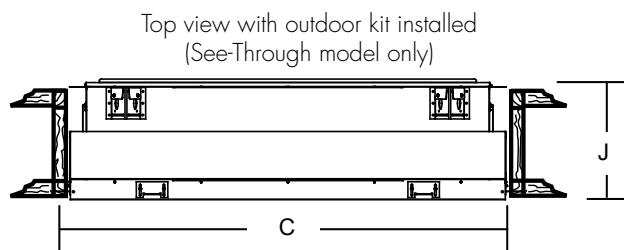

Diamond Fireglass

Sapphire Fireglass

Onyx Fireglass

Bronze Fireglass

SPECIFICATIONS

SPECIFICATIONS		Artisan 42 AVFL42	Artisan 48 AVFL48	Artisan 60 AVFL60	Artisan 48 See-Through AVFLST48
FRONT WIDTH	ACTUAL (A)	46-1/8"	52-1/8"	64-1/8"	52-1/8"
	FRAMING (B)	46-5/8"	52-5/8"	64-5/8"	52-5/8"
	OUTDOOR KIT (C)	N/A	N/A	N/A	48-1/2"
BACK WIDTH	ACTUAL (D)	46-1/8"	52-1/8"	64-1/8"	52-1/8"
	FRAMING (E)	46-5/8"	52-5/8"	64-5/8"	52-5/8"
HEIGHT	ACTUAL (F)	39-1/2"	39-1/2"	39-1/2"	39-1/2"
	FRAMING (G)	39-3/4"	39-3/4"	39-3/4"	39-3/4"
DEPTH	ACTUAL (H)	13-3/8"	13-3/8"	13-3/8"	13"
	FRAMING (I)	13-1/8"	13-1/8"	13-1/8"	13-1/8"
	OUTDOOR KIT (J)	N/A	N/A	N/A	14-7/8"
VIEWING AREA		42" x 17"	48" x 17"	60" x 17"	48" x 17"
BTU/HR INPUT		RB: 24,500(NG)/24,000(LP) BU: 34,000(NG)/33,000(LP)	39,000(NG)/38,000(LP)	40,000(NG)/39,000(LP)	39,000(NG)/38,000(LP)