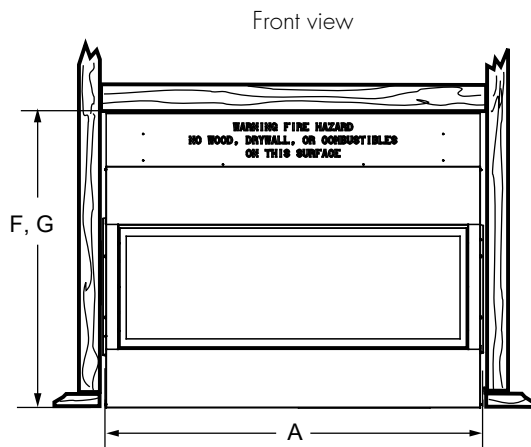

Diamond Fireglass

Sapphire Fireglass

Onyx Fireglass

Bronze Fireglass

SPECIFICATIONS

SPECIFICATIONS		Artisan 42 AVFL42	Artisan 48 AVFL48	Artisan 60 AVFL60	Artisan 48 See-Through AVFLST48
FRONT WIDTH	ACTUAL (A)	46-1/8"	52-1/8"	64-1/8"	52-1/8"
	FRAMING (B)	46-5/8"	52-5/8"	64-5/8"	52-5/8"
	OUTDOOR KIT (C)	N/A	N/A	N/A	48-1/2"
BACK WIDTH	ACTUAL (D)	46-1/8"	52-1/8"	64-1/8"	52-1/8"
	FRAMING (E)	46-5/8"	52-5/8"	64-5/8"	52-5/8"
HEIGHT	ACTUAL (F)	39-1/2"	39-1/2"	39-1/2"	39-1/2"
	FRAMING (G)	39-3/4"	39-3/4"	39-3/4"	39-3/4"
DEPTH	ACTUAL (H)	13-3/8"	13-3/8"	13-3/8"	13"
	FRAMING (I)	13-1/8"	13-1/8"	13-1/8"	13-1/8"
	OUTDOOR KIT (J)	N/A	N/A	N/A	14-7/8"
VIEWING AREA		42" x 17"	48" x 17"	60" x 17"	48" x 17"
BTU/HR INPUT		RB: 24,500(NG)/24,000(LP) BU: 34,000(NG)/33,000(LP)	39,000(NG)/38,000(LP)	40,000(NG)/39,000(LP)	39,000(NG)/38,000(LP)