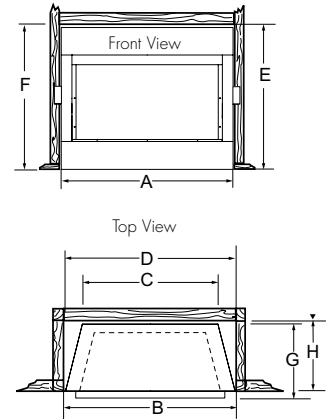

SPECIFICATIONS

SPECIFICATIONS		Symphony VFC32	Symphony VFC24	Aria VFF36	Aria VFF32
FRONT WIDTH	ACTUAL / A	32"	24-5/8"	41"	37"
	FRAMING / B	32-1/2"	25-1/8"	41-1/4"	37-1/4"
BACK WIDTH	ACTUAL / C	25-3/4"	19"	32"	29"
	FRAMING / D	32-1/2"	25-1/8"	41-1/4"	37-1/4"
HEIGHT	ACTUAL / E	30"	26-1/2"	34-1/2"	34-1/2"
	FRAMING / F	30-1/4"	26-3/4"	35"	35"
DEPTH	ACTUAL / G	14-1/2"	14-1/2"	20-5/8"	18-5/8"
	FRAMING / H	13-3/8"	13-3/8"	17-1/2"	15-1/2"
VIEWING AREA		28-3/4" x 19-1/2"	22-5/8" x 16-1/4"	36" x 21-3/4"	32" x 21-3/4"
BTU/HR INPUT		28,000(NG)/27,000(LP)	22,000 (NG & LP)	37,000(NG)/36,000(LP)	37,000(NG)/36,000(LP)

Cabinet Dimensions

Cabinet	Fireplace	A	B	C	D	E	F	G	H	I	Max adj opening WxH	Min adj opening WxH	Max fireplace depth
Barrington Premium Cabinet													
BWC300	VFC24	52-1/2"	17-3/4"	44"	34-3/8"	5"	47-5/8"	30"	—	—	26-1/2" X 27"	24" X 23-1/2"	10-1/2"
BWC400	VFC32	61-9/16"	17-3/4"	50-3/4"	34-3/8"	5"	47-5/8"	30"	—	—	35-1/2" X 32-3/4"	32" X 29"	14"
BWC500	VFF32	67-1/2"	22"	54-1/4"	—	—	—	—	—	—	42" x 37-3/8"	36" x 33"	18"
BWC500	VFF36	67-1/2"	22"	54-1/4"	—	—	—	—	—	—	42" x 37-3/8"	36" x 33"	18"