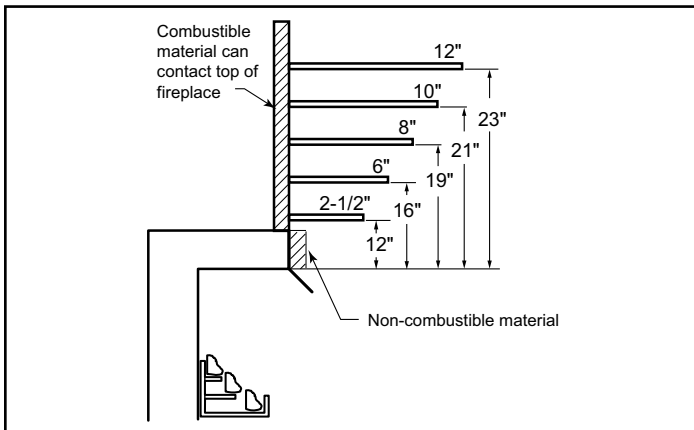

# Aria 32

Vent Free Fireplace System

MODEL	FRONT WIDTH		BACK WIDTH		HEIGHT		DEPTH		VIEWING AREA
	Actual	Framing	Actual	Framing	Actual	Framing	Actual	Framing	
VFF32C VFF32L	37	37-1/4	29	37-1/4	34-1/2	35	18-5/8	15-1/2	32 x 21-3/4

**DETERMINE UNIT SIZE**

See homeowner's manual for information on determining the proper size unit for the space required.

**APPLIANCE LOCATION**

**MANTEL PROJECTIONS**

**MANTEL LEG PROJECTIONS**

**CLEARANCES TO COMBUSTIBLES**