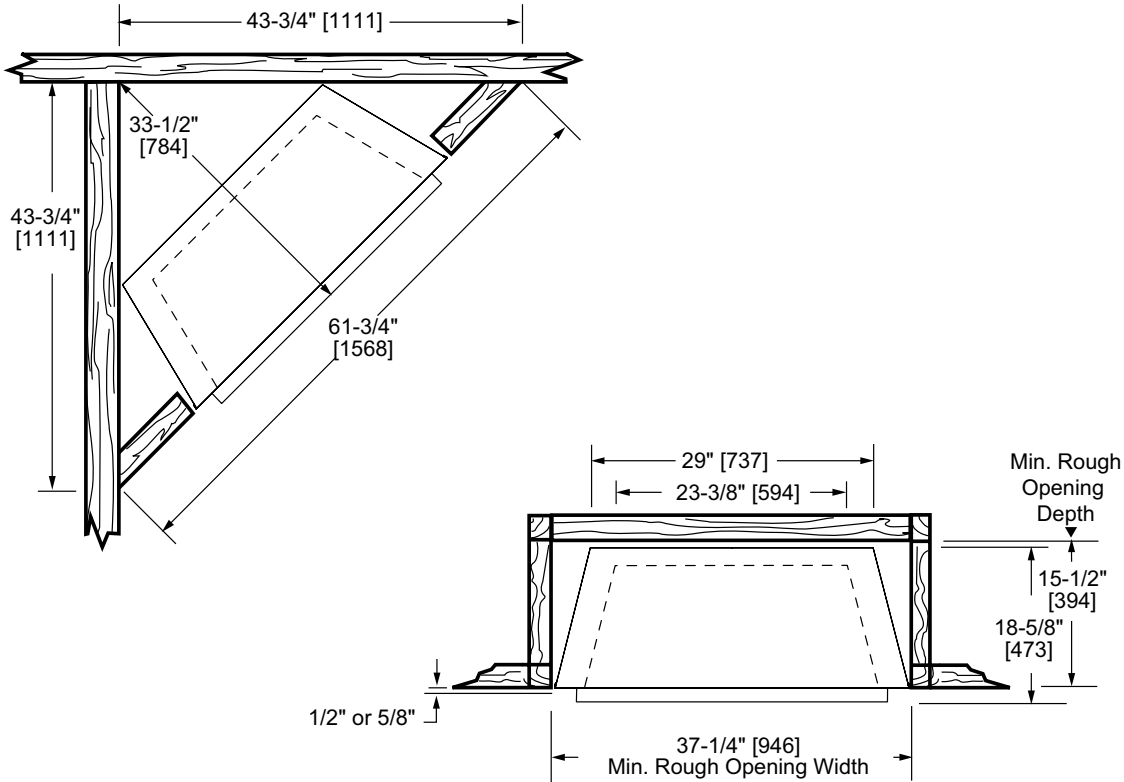

LOVE AT FIRST LIGHT

Please consult the manufacturer's installation manual for all details and requirements before making a final design layout decision.

# Aria 32

Vent Free Fireplace System

MODEL	FRONT WIDTH		BACK WIDTH		HEIGHT		DEPTH		VIEWING AREA
	Actual	Framing	Actual	Framing	Actual	Framing	Actual	Framing	
VFF32C VFF32L	37	37-1/4	29	37-1/4	34-1/2	35	18-5/8	15-1/2	32 x 21-3/4