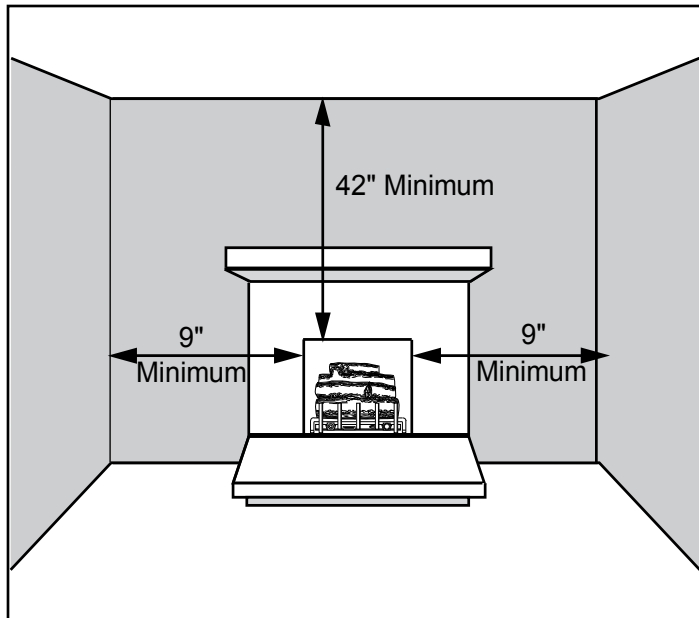

# Aria 32

Vent Free Fireplace System

MODEL	FRONT WIDTH		BACK WIDTH		HEIGHT		DEPTH		VIEWING AREA
	Actual	Framing	Actual	Framing	Actual	Framing	Actual	Framing	
VFF32C VFF32L	37	37-1/4	29	37-1/4	34-1/2	35	18-5/8	15-1/2	32 x 21-3/4

**DETERMINE UNIT SIZE**

See homeowner's manual for information on determining the proper size unit for the space required.

**APPLIANCE LOCATION**

**MANTEL PROJECTIONS**

**MANTEL LEG PROJECTIONS**

**CLEARANCES TO COMBUSTIBLES**

**Back Wall Clearance** — The appliance may be placed against a combustible back wall.

**Floor Clearance** — The fireplace may be installed directly on a combustible floor or a raised platform of an appropriate height. Do not place fireplace on carpeting, vinyl, tile or other soft floor coverings. It may, however, be placed on flat wood, plywood, particle board or other hard surfaces. Be sure fireplace rests on a solid continuous floor or platform with appropriate framing for support and so that no cold air can enter from under the firebox.