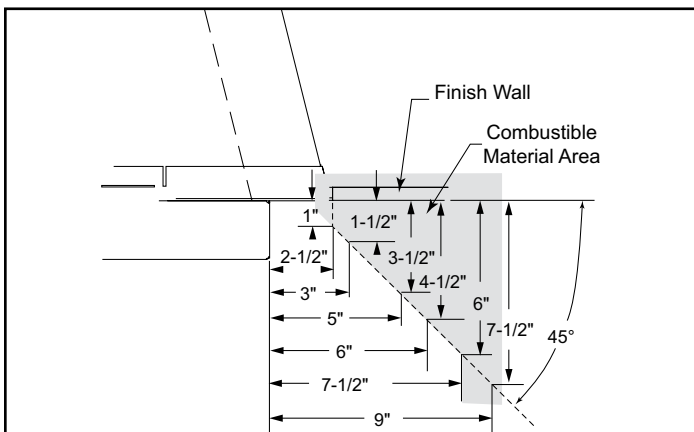

# Aria 32

Vent Free Fireplace System

MODEL	FRONT WIDTH		BACK WIDTH		HEIGHT		DEPTH		VIEWING AREA
	Actual	Framing	Actual	Framing	Actual	Framing	Actual	Framing	
VFF32C VFF32L	37	37-1/4	29	37-1/4	34-1/2	35	18-5/8	15-1/2	32 x 21-3/4

**DETERMINE UNIT SIZE**

See homeowner's manual for information on determining the proper size unit for the space required.

**APPLIANCE LOCATION**

**MANTEL PROJECTIONS**

**MANTEL LEG PROJECTIONS**

**CLEARANCES TO COMBUSTIBLES**