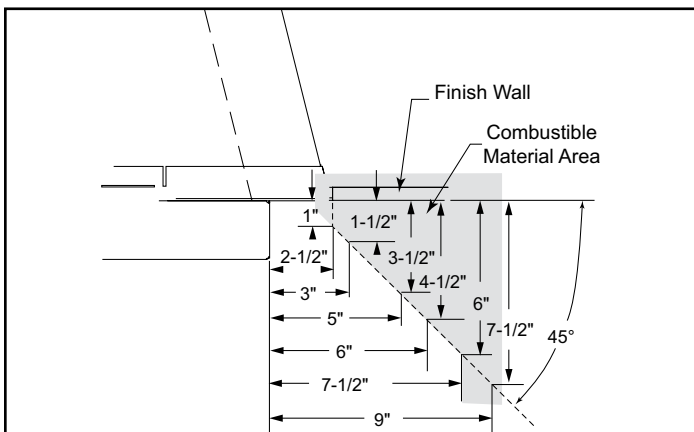

# Aria 32

Vent Free Fireplace System

MODEL	FRONT WIDTH		BACK WIDTH		HEIGHT		DEPTH		VIEWING AREA
	Actual	Framing	Actual	Framing	Actual	Framing	Actual	Framing	
VFF32C VFF32L	37	37-1/4	29	37-1/4	34-1/2	35	18-5/8	15-1/2	32 x 21-3/4

**DETERMINE UNIT SIZE**

See homeowner's manual for information on determining the proper size unit for the space required.

**APPLIANCE LOCATION**

**MANTEL PROJECTIONS**

**MANTEL LEG PROJECTIONS**

**CLEARANCES TO COMBUSTIBLES**

**Back Wall Clearance** — The appliance may be placed against a combustible back wall.

**Floor Clearance** — The fireplace may be installed directly on a combustible floor or a raised platform of an appropriate height. Do not place fireplace on carpeting, vinyl, tile or other soft floor coverings. It may, however, be placed on flat wood, plywood, particle board or other hard surfaces. Be sure fireplace rests on a solid continuous floor or platform with appropriate framing for support and so that no cold air can enter from under the firebox.