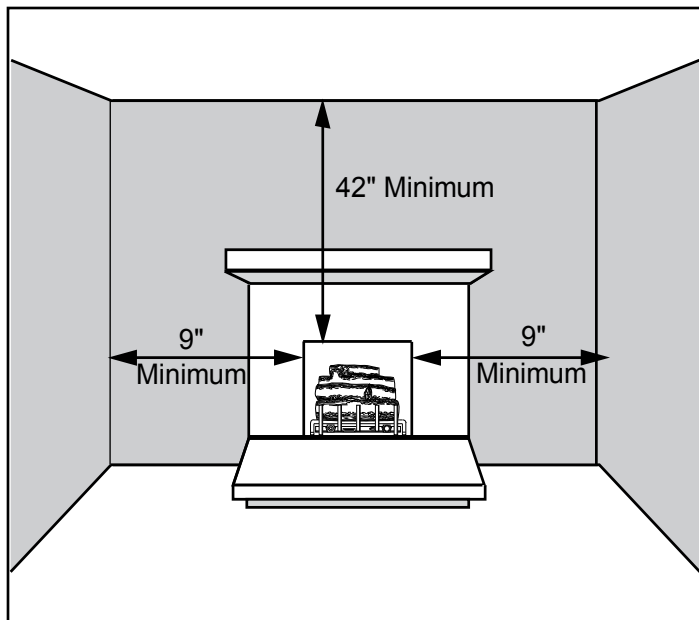

# Aria 32

Vent Free Fireplace System

MODEL	FRONT WIDTH		BACK WIDTH		HEIGHT		DEPTH		VIEWING AREA
	Actual	Framing	Actual	Framing	Actual	Framing	Actual	Framing	
VFF32C VFF32L	37	37-1/4	29	37-1/4	34-1/2	35	18-5/8	15-1/2	32 x 21-3/4

**DETERMINE UNIT SIZE**

See homeowner's manual for information on determining the proper size unit for the space required.

**APPLIANCE LOCATION**

**MANTEL PROJECTIONS**

**MANTEL LEG PROJECTIONS**

**CLEARANCES TO COMBUSTIBLES**