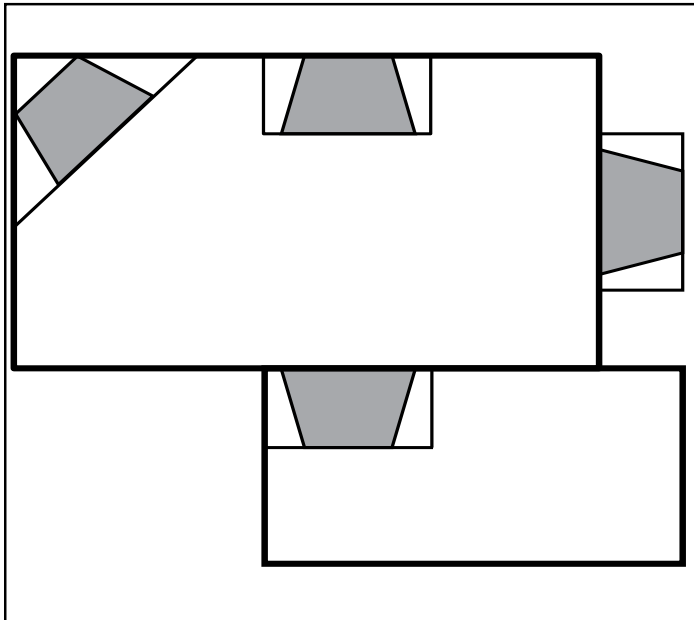

# Aria 32

Vent Free Fireplace System

MODEL	FRONT WIDTH		BACK WIDTH		HEIGHT		DEPTH		VIEWING AREA
	Actual	Framing	Actual	Framing	Actual	Framing	Actual	Framing	
VFF32C VFF32L	37	37-1/4	29	37-1/4	34-1/2	35	18-5/8	15-1/2	32 x 21-3/4

**DETERMINE UNIT SIZE**

See homeowner's manual for information on determining the proper size unit for the space required.

**APPLIANCE LOCATION**

**MANTEL PROJECTIONS**

**MANTEL LEG PROJECTIONS**

**CLEARANCES TO COMBUSTIBLES**