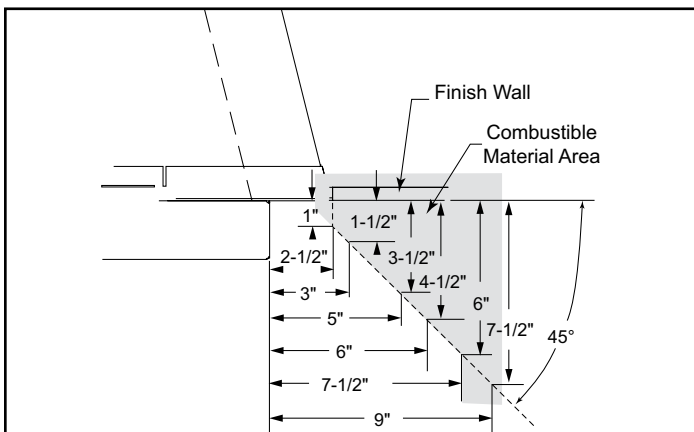

LOVE AT FIRST LIGHT

Please consult the manufacturer's installation manual for all details and requirements before making a final design layout decision.

Aria 32

Vent Free Fireplace System

MODEL	FRONT WIDTH		BACK WIDTH		HEIGHT		DEPTH		VIEWING AREA
	Actual	Framing	Actual	Framing	Actual	Framing	Actual	Framing	
VFF32C VFF32L	37	37-1/4	29	37-1/4	34-1/2	35	18-5/8	15-1/2	32 x 21-3/4

DETERMINE UNIT SIZE

See homeowner's manual for information on determining the proper size unit for the space required.

APPLIANCE LOCATION

MANTEL PROJECTIONS

MANTEL LEG PROJECTIONS

CLEARANCES TO COMBUSTIBLES