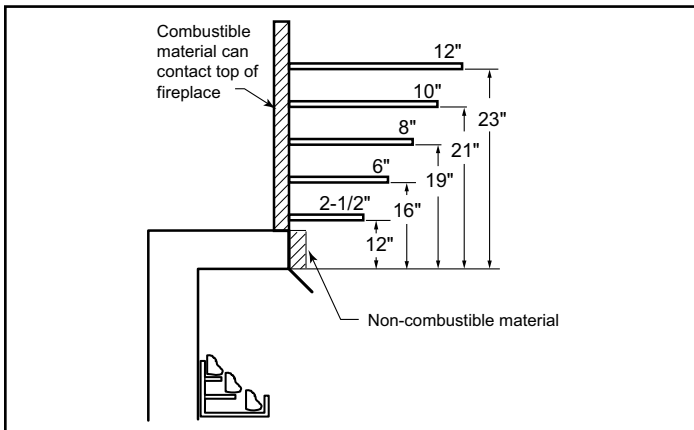

LOVE AT FIRST LIGHT

Please consult the manufacturer's installation manual for all details and requirements before making a final design layout decision.

Aria 32

Vent Free Fireplace System

MODEL	FRONT WIDTH		BACK WIDTH		HEIGHT		DEPTH		VIEWING AREA
	Actual	Framing	Actual	Framing	Actual	Framing	Actual	Framing	
VFF32C VFF32L	37	37-1/4	29	37-1/4	34-1/2	35	18-5/8	15-1/2	32 x 21-3/4

DETERMINE UNIT SIZE

See homeowner's manual for information on determining the proper size unit for the space required.

APPLIANCE LOCATION

MANTEL PROJECTIONS

MANTEL LEG PROJECTIONS

CLEARANCES TO COMBUSTIBLES