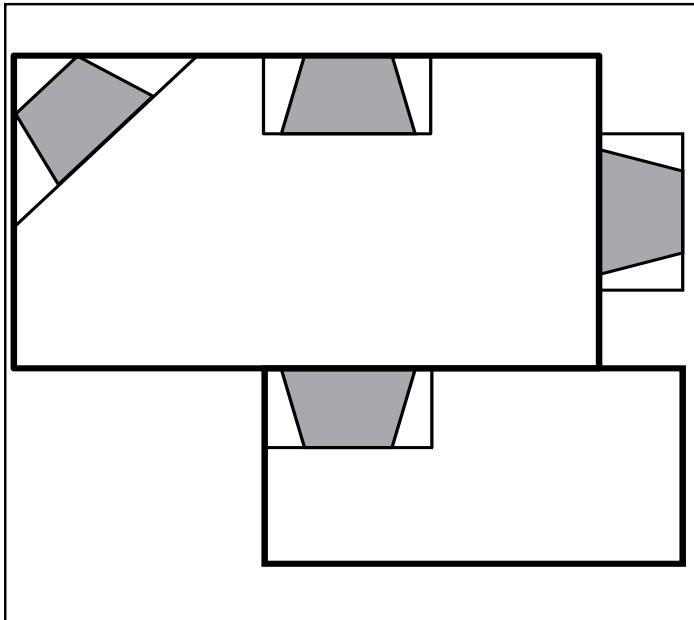

DETERMINE UNIT SIZE

See homeowner's manual for information on determining the proper size unit for the space required.

APPLIANCE LOCATION