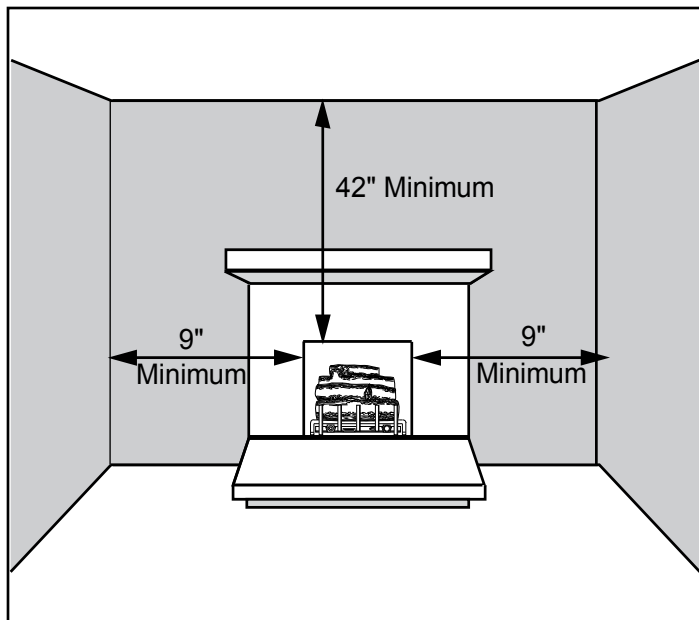

LOVE AT FIRST LIGHT

Please consult the manufacturer's installation manual for all details and requirements before making a final design layout decision.

Aria 32

Vent Free Fireplace System

MODEL	FRONT WIDTH		BACK WIDTH		HEIGHT		DEPTH		VIEWING AREA
	Actual	Framing	Actual	Framing	Actual	Framing	Actual	Framing	
VFF32C VFF32L	37	37-1/4	29	37-1/4	34-1/2	35	18-5/8	15-1/2	32 x 21-3/4

DETERMINE UNIT SIZE

See homeowner's manual for information on determining the proper size unit for the space required.

APPLIANCE LOCATION

MANTEL PROJECTIONS

MANTEL LEG PROJECTIONS

CLEARANCES TO COMBUSTIBLES

Back Wall Clearance — The appliance may be placed against a combustibile back wall.

Floor Clearance — The fireplace may be installed directly on a combustibile floor or a raised platform of an appropriate height. Do not place fireplace on carpeting, vinyl, tile or other soft floor coverings. It may, however, be placed on flat wood, plywood, particle board or other hard surfaces. Be sure fireplace rests on a solid continuous floor or platform with appropriate framing for support and so that no cold air can enter from under the firebox.