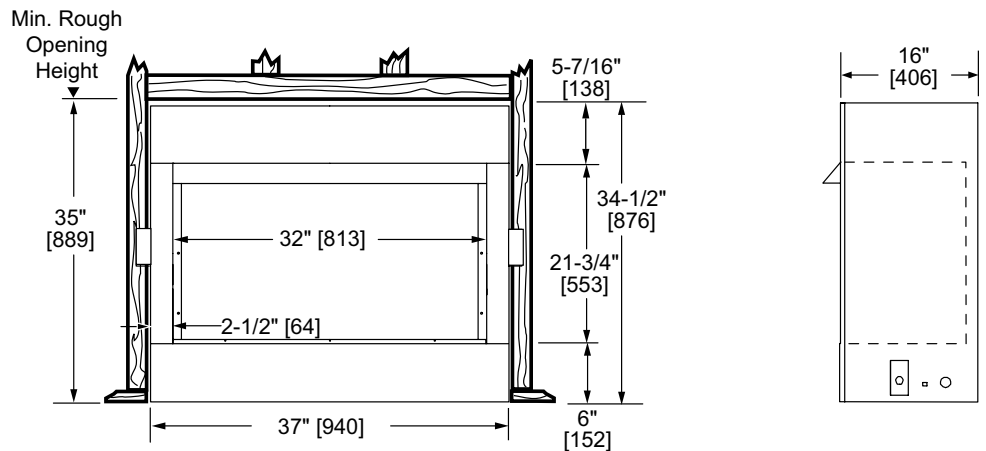

LOVE AT FIRST LIGHT

Please consult the manufacturer's installation manual for all details and requirements before making a final design layout decision.

Aria 32

Vent Free Fireplace System

MODEL	FRONT WIDTH		BACK WIDTH		HEIGHT		DEPTH		VIEWING AREA
	Actual	Framing	Actual	Framing	Actual	Framing	Actual	Framing	
VFF32C VFF32L	37	37-1/4	29	37-1/4	34-1/2	35	18-5/8	15-1/2	32 x 21-3/4