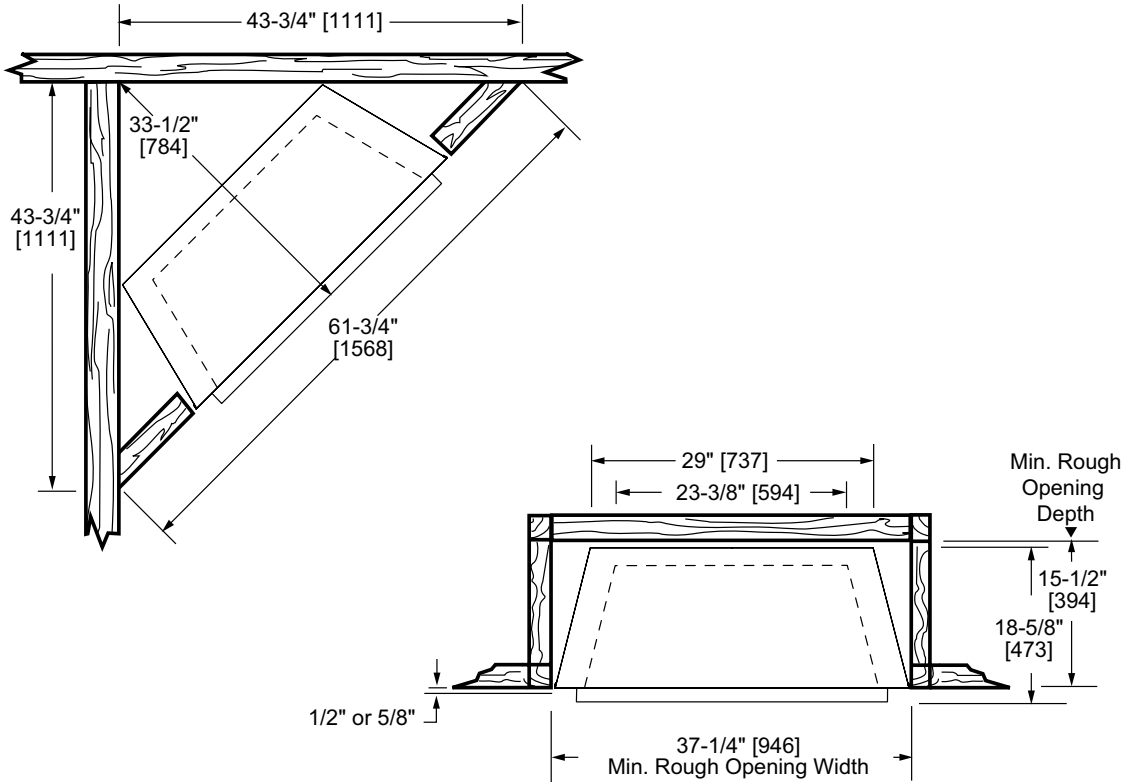

LOVE AT FIRST LIGHT

Please consult the manufacturer's installation manual for all details and requirements before making a final design layout decision.

Aria 32

Vent Free Fireplace System

MODEL	FRONT WIDTH		BACK WIDTH		HEIGHT		DEPTH		VIEWING AREA
	Actual	Framing	Actual	Framing	Actual	Framing	Actual	Framing	
VFF32C VFF32L	37	37-1/4	29	37-1/4	34-1/2	35	18-5/8	15-1/2	32 x 21-3/4