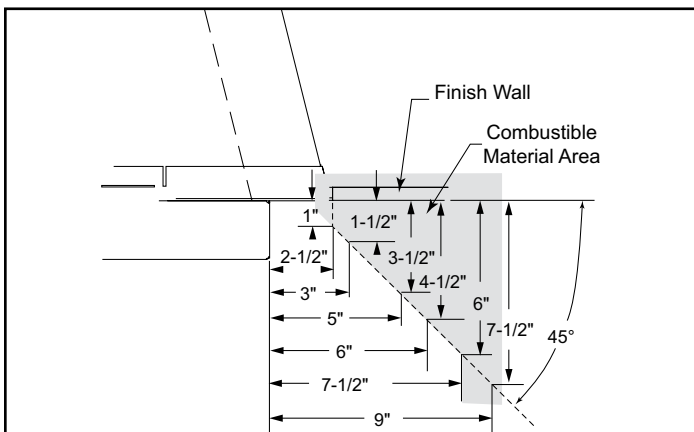

Aria 32

Vent Free Fireplace System

MODEL	FRONT WIDTH		BACK WIDTH		HEIGHT		DEPTH		VIEWING AREA
	Actual	Framing	Actual	Framing	Actual	Framing	Actual	Framing	
VFF32C VFF32L	37	37-1/4	29	37-1/4	34-1/2	35	18-5/8	15-1/2	32 x 21-3/4

DETERMINE UNIT SIZE

See homeowner's manual for information on determining the proper size unit for the space required.

APPLIANCE LOCATION

MANTEL PROJECTIONS

MANTEL LEG PROJECTIONS

CLEARANCES TO COMBUSTIBLES

Back Wall Clearance — The appliance may be placed against a combustible back wall.

Floor Clearance — The fireplace may be installed directly on a combustible floor or a raised platform of an appropriate height. Do not place fireplace on carpeting, vinyl, tile or other soft floor coverings. It may, however, be placed on flat wood, plywood, particle board or other hard surfaces. Be sure fireplace rests on a solid continuous floor or platform with appropriate framing for support and so that no cold air can enter from under the firebox.