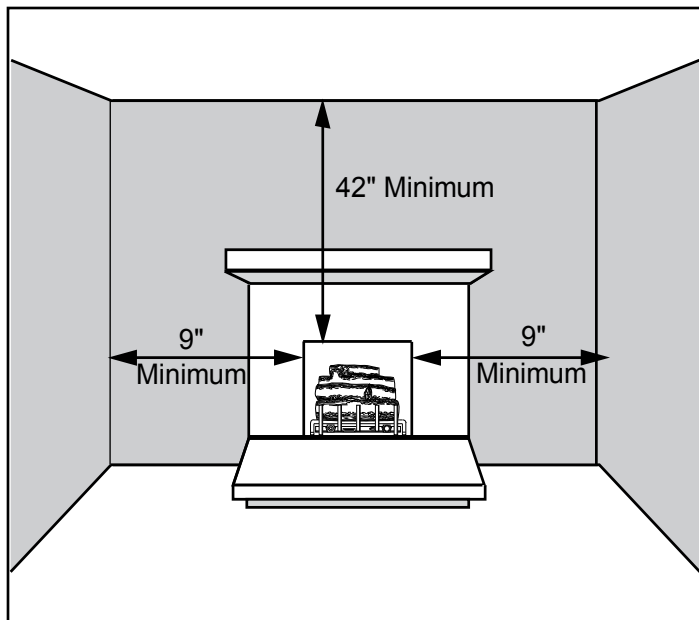

Aria 32

Vent Free Fireplace System

MODEL	FRONT WIDTH		BACK WIDTH		HEIGHT		DEPTH		VIEWING AREA
	Actual	Framing	Actual	Framing	Actual	Framing	Actual	Framing	
VFF32C VFF32L	37	37-1/4	29	37-1/4	34-1/2	35	18-5/8	15-1/2	32 x 21-3/4

DETERMINE UNIT SIZE

See homeowner's manual for information on determining the proper size unit for the space required.

APPLIANCE LOCATION

MANTEL PROJECTIONS

MANTEL LEG PROJECTIONS

CLEARANCES TO COMBUSTIBLES

Back Wall Clearance — The appliance may be placed against a combustible back wall.

Floor Clearance — The fireplace may be installed directly on a combustible floor or a raised platform of an appropriate height. Do not place fireplace on carpeting, vinyl, tile or other soft floor coverings. It may, however, be placed on flat wood, plywood, particle board or other hard surfaces. Be sure fireplace rests on a solid continuous floor or platform with appropriate framing for support and so that no cold air can enter from under the firebox.