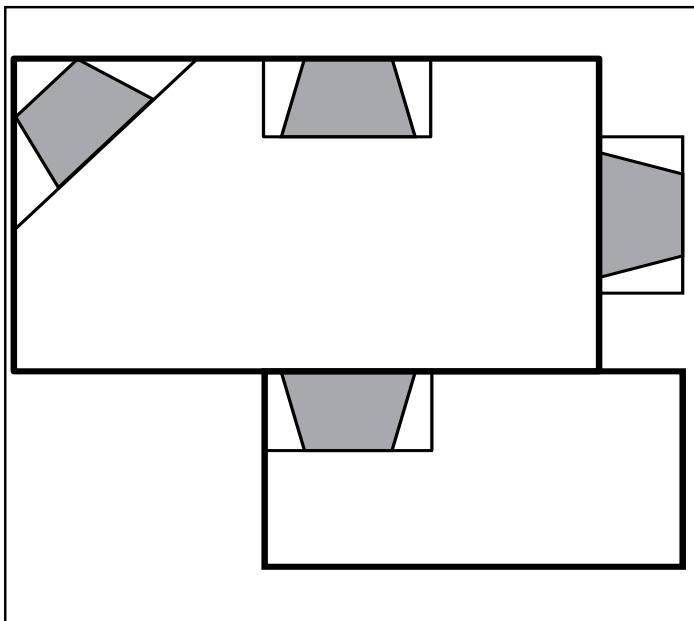

Aria 32

Vent Free Fireplace System

MODEL	FRONT WIDTH		BACK WIDTH		HEIGHT		DEPTH		VIEWING AREA
	Actual	Framing	Actual	Framing	Actual	Framing	Actual	Framing	
VFF32C VFF32L	37	37-1/4	29	37-1/4	34-1/2	35	18-5/8	15-1/2	32 x 21-3/4

DETERMINE UNIT SIZE

See homeowner's manual for information on determining the proper size unit for the space required.

APPLIANCE LOCATION

MANTEL PROJECTIONS

MANTEL LEG PROJECTIONS

CLEARANCES TO COMBUSTIBLES