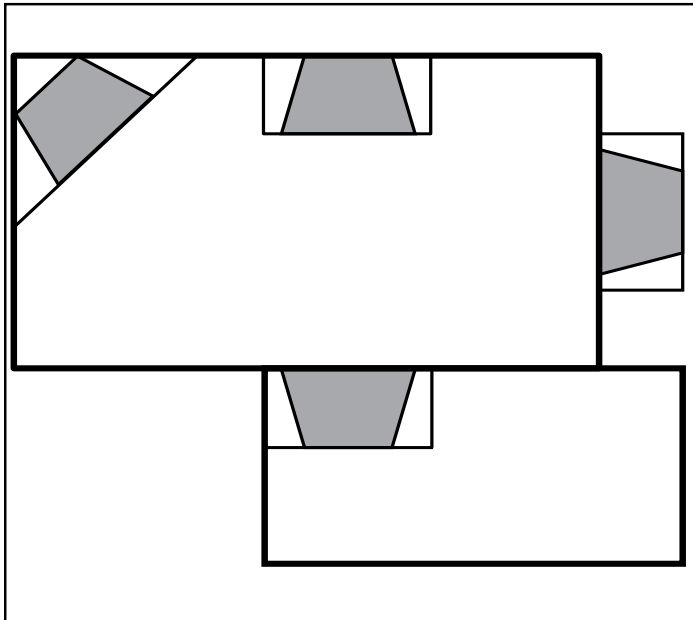

# Aria 32

Vent Free Fireplace System

MODEL	FRONT WIDTH		BACK WIDTH		HEIGHT		DEPTH		VIEWING AREA
	Actual	Framing	Actual	Framing	Actual	Framing	Actual	Framing	
VFF32C VFF32L	37	37-1/4	29	37-1/4	34-1/2	35	18-5/8	15-1/2	32 x 21-3/4

**DETERMINE UNIT SIZE**

See homeowner's manual for information on determining the proper size unit for the space required.

**APPLIANCE LOCATION**

**MANTEL PROJECTIONS**

**MANTEL LEG PROJECTIONS**

**CLEARANCES TO COMBUSTIBLES**