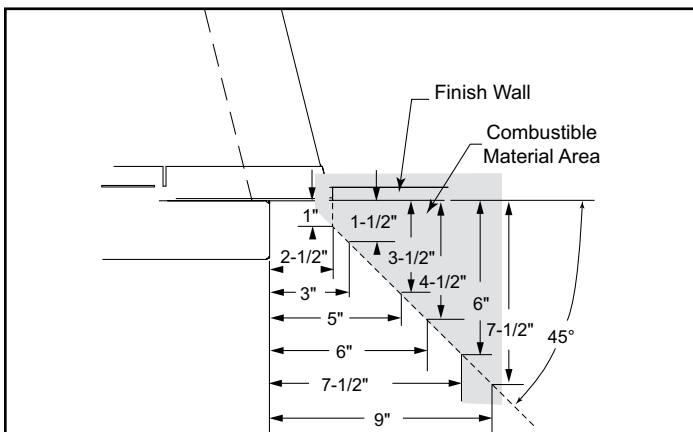

# Aria 32

Vent Free Fireplace System

MODEL	FRONT WIDTH		BACK WIDTH		HEIGHT		DEPTH		VIEWING AREA
	Actual	Framing	Actual	Framing	Actual	Framing	Actual	Framing	
VFF32C VFF32L	37	37-1/4	29	37-1/4	34-1/2	35	18-5/8	15-1/2	32 x 21-3/4

**DETERMINE UNIT SIZE**

See homeowner's manual for information on determining the proper size unit for the space required.

**APPLIANCE LOCATION**

**MANTEL PROJECTIONS**

**MANTEL LEG PROJECTIONS**

**CLEARANCES TO COMBUSTIBLES**