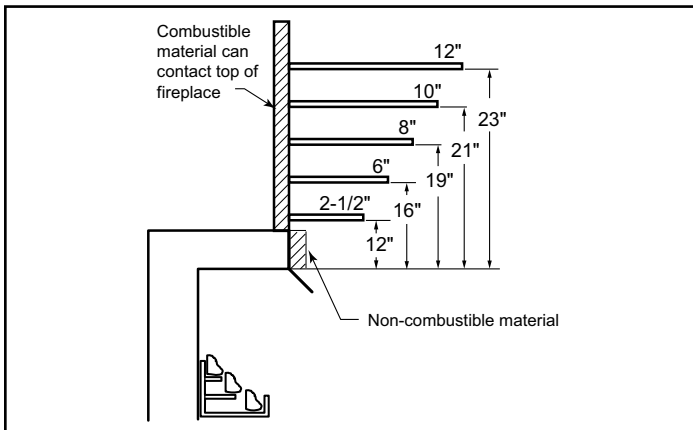

# Aria 32

Vent Free Fireplace System

MODEL	FRONT WIDTH		BACK WIDTH		HEIGHT		DEPTH		VIEWING AREA
	Actual	Framing	Actual	Framing	Actual	Framing	Actual	Framing	
VFF32C VFF32L	37	37-1/4	29	37-1/4	34-1/2	35	18-5/8	15-1/2	32 x 21-3/4

**DETERMINE UNIT SIZE**

See homeowner's manual for information on determining the proper size unit for the space required.

**APPLIANCE LOCATION**

**MANTEL PROJECTIONS**

**MANTEL LEG PROJECTIONS**

**CLEARANCES TO COMBUSTIBLES**