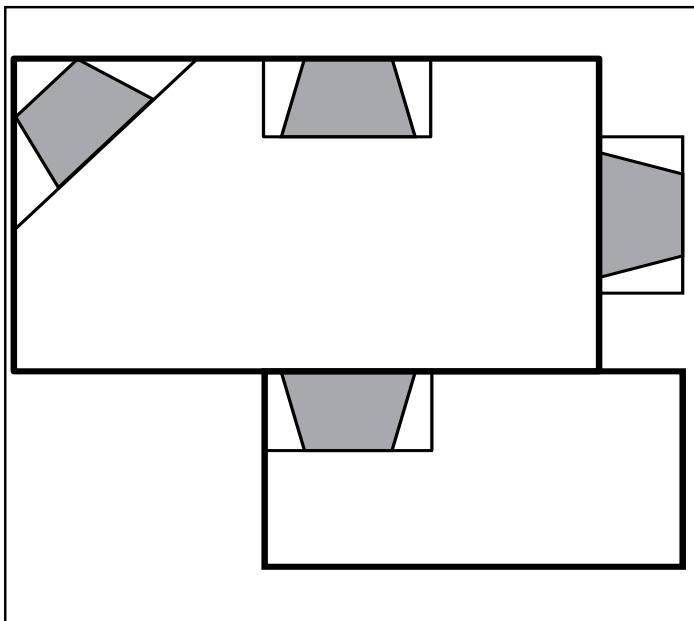

DETERMINE UNIT SIZE

See homeowner's manual for information on determining the proper size unit for the space required.

APPLIANCE LOCATION