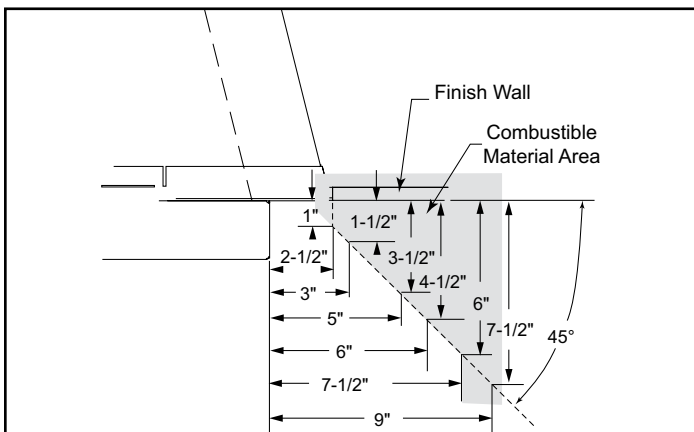

# Aria 36

Vent Free Fireplace System

MODEL	FRONT WIDTH		BACK WIDTH		HEIGHT		DEPTH		VIEWING AREA
	Actual	Framing	Actual	Framing	Actual	Framing	Actual	Framing	
VFF36C VFF36L	41	41-1/4	32	41-1/4	34-1/2	35	20-5/8	17-1/2	36 x 21-3/4

**DETERMINE UNIT SIZE**

See homeowner's manual for information on determining the proper size unit for the space required.

**APPLIANCE LOCATION**

**MANTEL PROJECTIONS**

**MANTEL LEG PROJECTIONS**

**CLEARANCES TO COMBUSTIBLES**