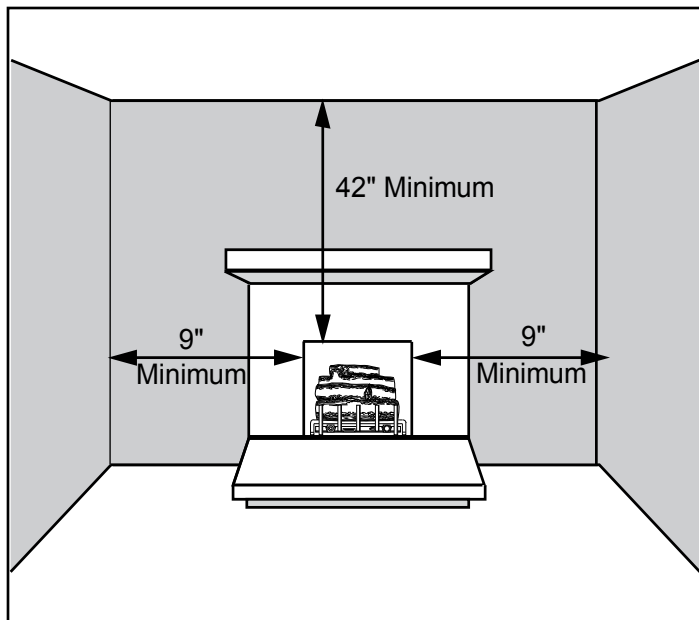

# Aria 36

Vent Free Fireplace System

MODEL	FRONT WIDTH		BACK WIDTH		HEIGHT		DEPTH		VIEWING AREA
	Actual	Framing	Actual	Framing	Actual	Framing	Actual	Framing	
VFF36C VFF36L	41	41-1/4	32	41-1/4	34-1/2	35	20-5/8	17-1/2	36 x 21-3/4

**DETERMINE UNIT SIZE**

See homeowner's manual for information on determining the proper size unit for the space required.

**APPLIANCE LOCATION**

**MANTEL PROJECTIONS**

**MANTEL LEG PROJECTIONS**

**CLEARANCES TO COMBUSTIBLES**