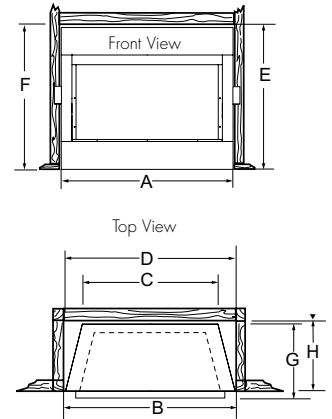

SPECIFICATIONS

SPECIFICATIONS		Symphony VFC32	Symphony VFC24	Aria VFF36	Aria VFF32
FRONT WIDTH	ACTUAL / A	32"	24-5/8"	41"	37"
	FRAMING / B	32-1/2"	25-1/8"	41-1/4"	37-1/4"
BACK WIDTH	ACTUAL / C	25-3/4"	19"	32"	29"
	FRAMING / D	32-1/2"	25-1/8"	41-1/4"	37-1/4"
HEIGHT	ACTUAL / E	30"	26-1/2"	34-1/2"	34-1/2"
	FRAMING / F	30-1/4"	26-3/4"	35"	35"
DEPTH	ACTUAL / G	14-1/2"	14-1/2"	20-5/8"	18-5/8"
	FRAMING / H	13-3/8"	13-3/8"	17-1/2"	15-1/2"
VIEWING AREA		28-3/4" x 19-1/2"	22-5/8" x 16-1/4"	36" x 21-3/4"	32" x 21-3/4"
BTU/HR INPUT		28,000(NG)/27,000(LP)	22,000 (NG & LP)	37,000(NG)/36,000(LP)	37,000(NG)/36,000(LP)

Cabinet Dimensions

Cabinet	Fireplace	A	B	C	D	E	F	G	H	I	Max adj opening WxH	Min adj opening WxH	Max fireplace depth
Barrington Premium Cabinet													
BWC300	VFC24	52-1/2"	17-3/4"	44"	34-3/8"	5"	47-5/8"	30"	—	—	26-1/2" X 27"	24" X 23-1/2"	10-1/2"
BWC400	VFC32	61-9/16"	17-3/4"	50-3/4"	34-3/8"	5"	47-5/8"	30"	—	—	35-1/2" X 32-3/4"	32" X 29"	14"
BWC500	VFF32	67-1/2"	22"	54-1/4"	—	—	—	—	—	—	42" x 37-3/8"	36" x 33"	18"
BWC500	VFF36	67-1/2"	22"	54-1/4"	—	—	—	—	—	—	42" x 37-3/8"	36" x 33"	18"