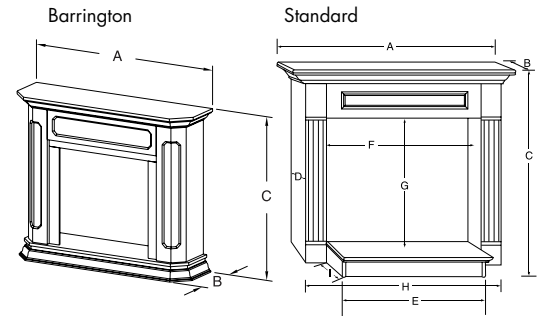

Standard Wall Cabinet Mantels (Hearth Base Included with Cabinet)

WSH24	VFC24	38-1/8"	15-7/8"	38-1/4"	14-5/8"	26-1/4"	24-7/8"	27"	35-7/8"	4-3/8"
WSH32	VFC32	52"	18-1/2"	48"	14-5/8"	34-1/8"	33"	31-1/8"	45-1/4"	6-3/4"
WSHGC32	VFF32	57-3/4"	21"	49-3/4"	18"	39-1/4"	37-3/4"	35-7/8"	52-1/4"	5"
WSHGC36	VFF36	61-1/2"	22-1/4"	49-3/4"	19-3/8"	43-1/4"	41-3/4"	35-7/8"	56-1/4"	5"