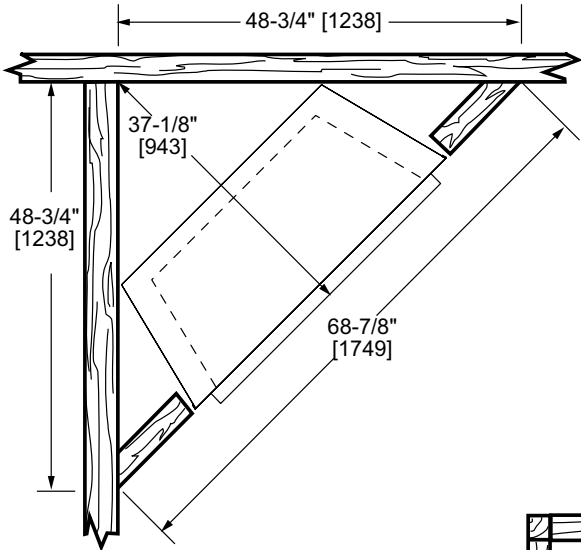

LOVE AT FIRST LIGHT

Please consult the manufacturer's installation manual for all details and requirements before making a final design layout decision.

Aria 36

Vent Free Fireplace System

MODEL	FRONT WIDTH		BACK WIDTH		HEIGHT		DEPTH		VIEWING AREA
	Actual	Framing	Actual	Framing	Actual	Framing	Actual	Framing	
VFF36C VFF36L	41	41-1/4	32	41-1/4	34-1/2	35	20-5/8	17-1/2	36 x 21-3/4