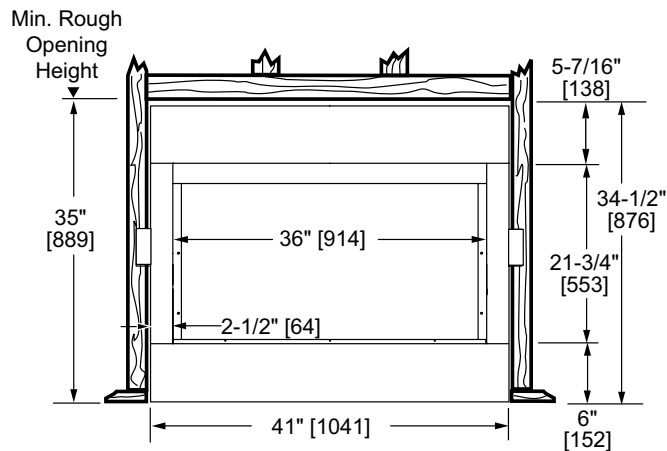

LOVE AT FIRST LIGHT

Please consult the manufacturer's installation manual for all details and requirements before making a final design layout decision.

Aria 36

Vent Free Fireplace System

MODEL	FRONT WIDTH		BACK WIDTH		HEIGHT		DEPTH		VIEWING AREA
	Actual	Framing	Actual	Framing	Actual	Framing	Actual	Framing	
VFF36C VFF36L	41	41-1/4	32	41-1/4	34-1/2	35	20-5/8	17-1/2	36 x 21-3/4