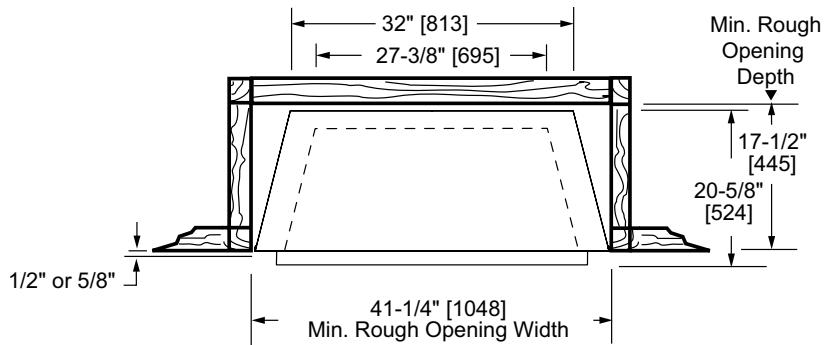

LOVE AT FIRST LIGHT

Please consult the manufacturer's installation manual for all details and requirements before making a final design layout decision.

Aria 36

Vent Free Fireplace System

MODEL	FRONT WIDTH		BACK WIDTH		HEIGHT		DEPTH		VIEWING AREA
	Actual	Framing	Actual	Framing	Actual	Framing	Actual	Framing	
VFF36C VFF36L	41	41-1/4	32	41-1/4	34-1/2	35	20-5/8	17-1/2	36 x 21-3/4