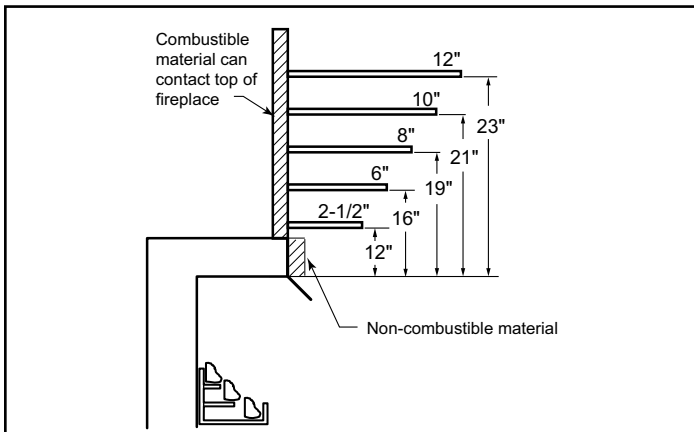

MANTEL PROJECTIONS