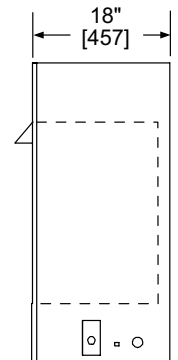

----- Manual continues below part list -----

Available Replacement Parts for Monessen Hearth VFF36LPV

SRV00K0632	ASSY-WIRE
SRV14D0503	PIEZO IGNITER-snap in
SRV32D0232	SWITCH, ON/OFF+
SRV14D0468	VALVE MV LP (060620)+

LOVE AT FIRST LIGHT

Please consult the manufacturer's installation manual for all details and requirements before making a final design layout decision.

Aria 36

Vent Free Fireplace System

MODEL	FRONT WIDTH		BACK WIDTH		HEIGHT		DEPTH		VIEWING AREA
	Actual	Framing	Actual	Framing	Actual	Framing	Actual	Framing	
VFF36C VFF36L	41	41-1/4	32	41-1/4	34-1/2	35	20-5/8	17-1/2	36 x 21-3/4