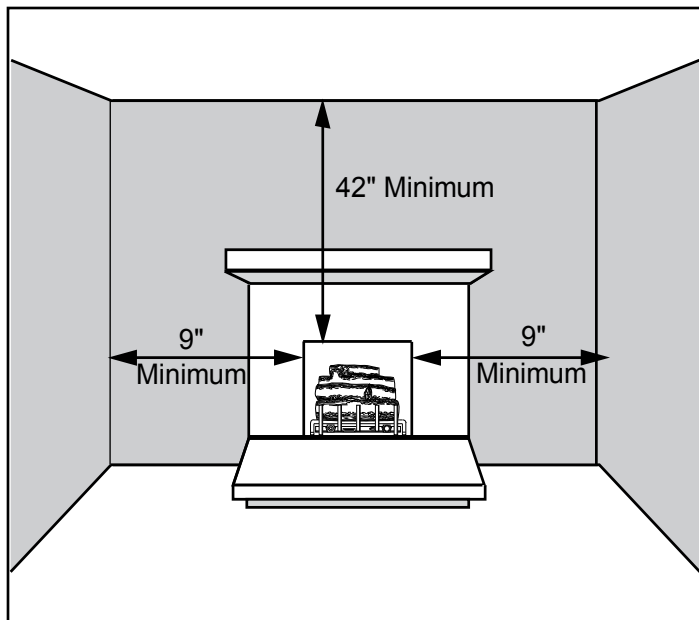

LOVE AT FIRST LIGHT

Please consult the manufacturer's installation manual for all details and requirements before making a final design layout decision.

Aria 36

Vent Free Fireplace System

MODEL	FRONT WIDTH		BACK WIDTH		HEIGHT		DEPTH		VIEWING AREA
	Actual	Framing	Actual	Framing	Actual	Framing	Actual	Framing	
VFF36C VFF36L	41	41-1/4	32	41-1/4	34-1/2	35	20-5/8	17-1/2	36 x 21-3/4

DETERMINE UNIT SIZE

See homeowner's manual for information on determining the proper size unit for the space required.

APPLIANCE LOCATION

MANTEL PROJECTIONS

MANTEL LEG PROJECTIONS

CLEARANCES TO COMBUSTIBLES

Back Wall Clearance — The appliance may be placed against a combustible back wall.

Floor Clearance — The fireplace may be installed directly on a combustible floor or a raised platform of an appropriate height. Do not place fireplace on carpeting, vinyl, tile or other soft floor coverings. It may, however, be placed on flat wood, plywood, particle board or other hard surfaces. Be sure fireplace rests on a solid continuous floor or platform with appropriate framing for support and so that no cold air can enter from under the firebox.