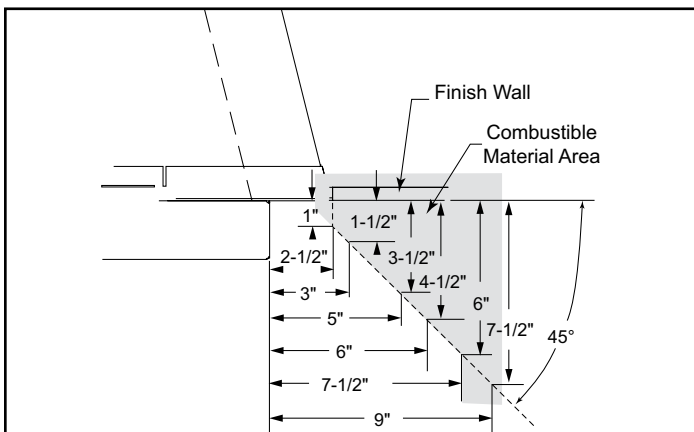

LOVE AT FIRST LIGHT

Please consult the manufacturer's installation manual for all details and requirements before making a final design layout decision.

Aria 36

Vent Free Fireplace System

MODEL	FRONT WIDTH		BACK WIDTH		HEIGHT		DEPTH		VIEWING AREA
	Actual	Framing	Actual	Framing	Actual	Framing	Actual	Framing	
VFF36C VFF36L	41	41-1/4	32	41-1/4	34-1/2	35	20-5/8	17-1/2	36 x 21-3/4

DETERMINE UNIT SIZE

See homeowner's manual for information on determining the proper size unit for the space required.

APPLIANCE LOCATION

MANTEL PROJECTIONS

MANTEL LEG PROJECTIONS

CLEARANCES TO COMBUSTIBLES

Back Wall Clearance — The appliance may be placed against a combustible back wall.

Floor Clearance — The fireplace may be installed directly on a combustible floor or a raised platform of an appropriate height. Do not place fireplace on carpeting, vinyl, tile or other soft floor coverings. It may, however, be placed on flat wood, plywood, particle board or other hard surfaces. Be sure fireplace rests on a solid continuous floor or platform with appropriate framing for support and so that no cold air can enter from under the firebox.