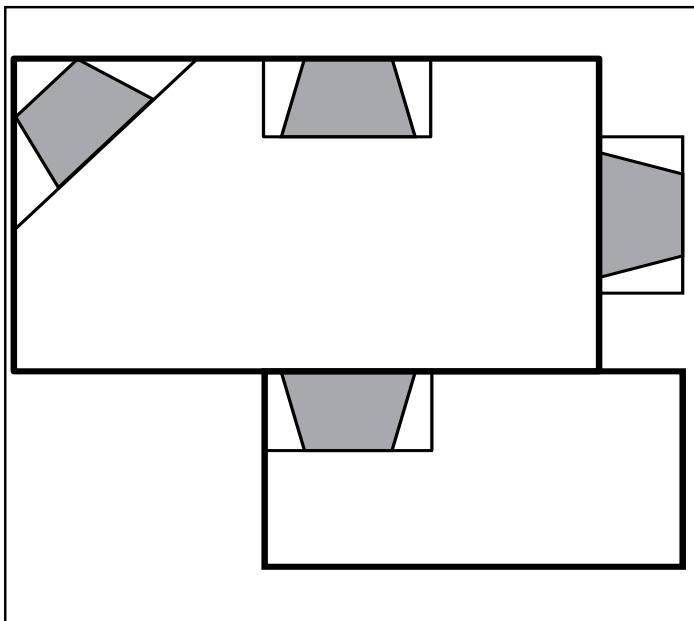

Aria 36

Vent Free Fireplace System

MODEL	FRONT WIDTH		BACK WIDTH		HEIGHT		DEPTH		VIEWING AREA
	Actual	Framing	Actual	Framing	Actual	Framing	Actual	Framing	
VFF36C VFF36L	41	41-1/4	32	41-1/4	34-1/2	35	20-5/8	17-1/2	36 x 21-3/4

DETERMINE UNIT SIZE

See homeowner's manual for information on determining the proper size unit for the space required.

APPLIANCE LOCATION

MANTEL PROJECTIONS

MANTEL LEG PROJECTIONS

CLEARANCES TO COMBUSTIBLES