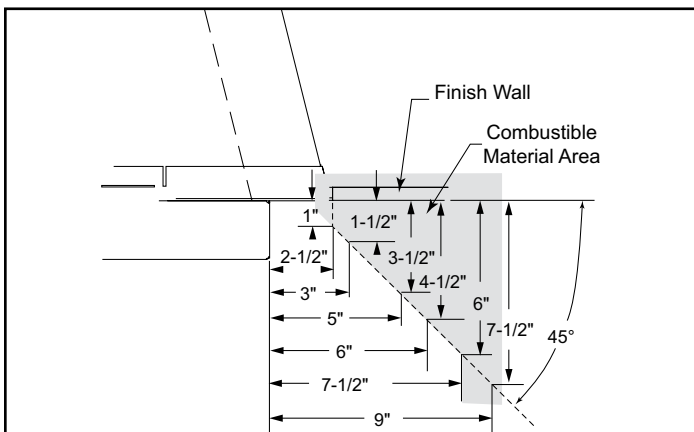

Aria 36

Vent Free Fireplace System

MODEL	FRONT WIDTH		BACK WIDTH		HEIGHT		DEPTH		VIEWING AREA
	Actual	Framing	Actual	Framing	Actual	Framing	Actual	Framing	
VFF36C VFF36L	41	41-1/4	32	41-1/4	34-1/2	35	20-5/8	17-1/2	36 x 21-3/4

DETERMINE UNIT SIZE

See homeowner's manual for information on determining the proper size unit for the space required.

APPLIANCE LOCATION

MANTEL PROJECTIONS

MANTEL LEG PROJECTIONS

CLEARANCES TO COMBUSTIBLES

Back Wall Clearance — The appliance may be placed against a combustible back wall.

Floor Clearance — The fireplace may be installed directly on a combustible floor or a raised platform of an appropriate height. Do not place fireplace on carpeting, vinyl, tile or other soft floor coverings. It may, however, be placed on flat wood, plywood, particle board or other hard surfaces. Be sure fireplace rests on a solid continuous floor or platform with appropriate framing for support and so that no cold air can enter from under the firebox.