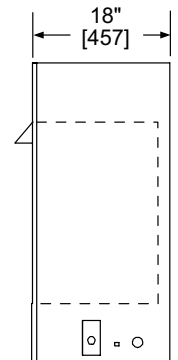

----- Manual continues below part list -----

Available Replacement Parts for Monessen Hearth VFF36LNI

[SRV32D0232](#)

SWITCH, ON/OFF+

LOVE AT FIRST LIGHT

Please consult the manufacturer's installation manual for all details and requirements before making a final design layout decision.

Aria 36

Vent Free Fireplace System

MODEL	FRONT WIDTH		BACK WIDTH		HEIGHT		DEPTH		VIEWING AREA
	Actual	Framing	Actual	Framing	Actual	Framing	Actual	Framing	
VFF36C VFF36L	41	41-1/4	32	41-1/4	34-1/2	35	20-5/8	17-1/2	36 x 21-3/4