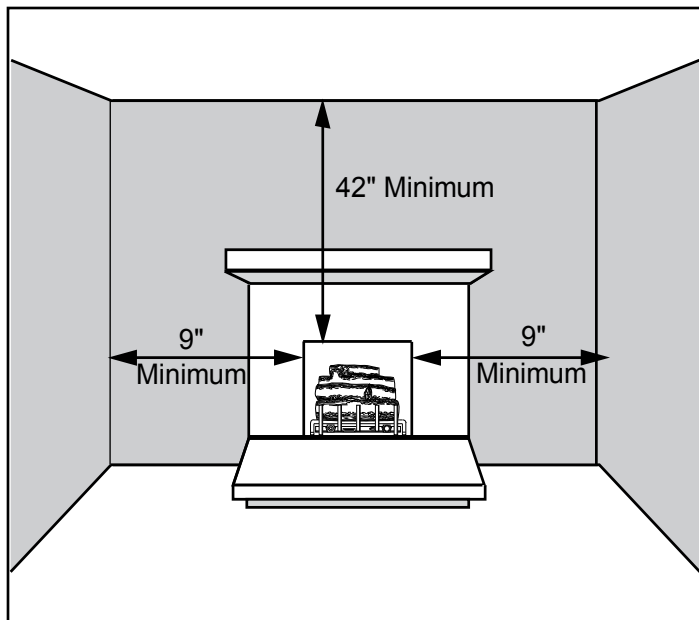

Aria 36

Vent Free Fireplace System

MODEL	FRONT WIDTH		BACK WIDTH		HEIGHT		DEPTH		VIEWING AREA
	Actual	Framing	Actual	Framing	Actual	Framing	Actual	Framing	
VFF36C VFF36L	41	41-1/4	32	41-1/4	34-1/2	35	20-5/8	17-1/2	36 x 21-3/4

DETERMINE UNIT SIZE

See homeowner's manual for information on determining the proper size unit for the space required.

APPLIANCE LOCATION

MANTEL PROJECTIONS

MANTEL LEG PROJECTIONS

CLEARANCES TO COMBUSTIBLES

Back Wall Clearance — The appliance may be placed against a combustible back wall.

Floor Clearance — The fireplace may be installed directly on a combustible floor or a raised platform of an appropriate height. Do not place fireplace on carpeting, vinyl, tile or other soft floor coverings. It may, however, be placed on flat wood, plywood, particle board or other hard surfaces. Be sure fireplace rests on a solid continuous floor or platform with appropriate framing for support and so that no cold air can enter from under the firebox.