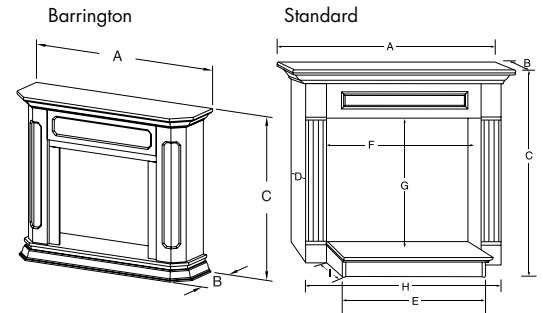

Standard Wall Cabinet Mantels (Hearth Base Included with Cabinet)

WSH24	VFC24	38-1/8"	15-7/8"	38-1/4"	14-5/8"	26-1/4"	24-7/8"	27"	35-7/8"	4-3/8"
WSH32	VFC32	52"	18-1/2"	48"	14-5/8"	34-1/8"	33"	31-1/8"	45-1/4"	6-3/4"
WSHGC32	VFF32	57-3/4"	21"	49-3/4"	18"	39-1/4"	37-3/4"	35-7/8"	52-1/4"	5"
WSHGC36	VFF36	61-1/2"	22-1/4"	49-3/4"	19-3/8"	43-1/4"	41-3/4"	35-7/8"	56-1/4"	5"