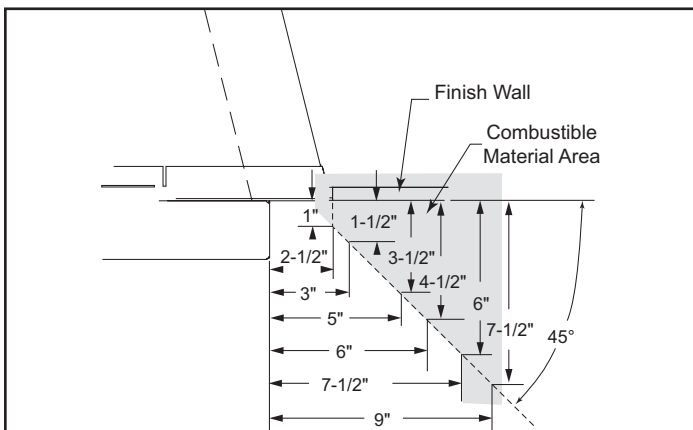

LOVE AT FIRST LIGHT

Please consult the manufacturer's installation manual for all details and requirements before making a final design layout decision.

Symphony 24

Vent Free Fireplace System

MODEL	FRONT WIDTH		BACK WIDTH		HEIGHT		DEPTH		VIEWING AREA
	Actual	Framing	Actual	Framing	Actual	Framing	Actual	Framing	
VFC24C VFC24L	24-5/8"	25-1/8"	19"	25-1/8"	26-1/2"	26-3/4"	14-1/2"	13-3/8"	22-5/8" x 16-1/4"

DETERMINE UNIT SIZE

See homeowner's manual for information on determining the proper size unit for the space required.

APPLIANCE LOCATION

MANTEL PROJECTIONS

MANTEL LEG PROJECTIONS

CLEARANCES TO COMBUSTIBLES

Back Wall Clearance — The appliance may be placed against a combustible back wall.

Floor Clearance — The fireplace may be installed directly on a combustible floor or a raised platform of an appropriate height. Do not place fireplace on carpeting, vinyl, tile or other soft floor coverings. It may, however, be placed on flat wood, plywood, particle board or other hard surfaces. Be sure fireplace rests on a solid continuous floor or platform with appropriate framing for support and so that no cold air can enter from under the firebox.