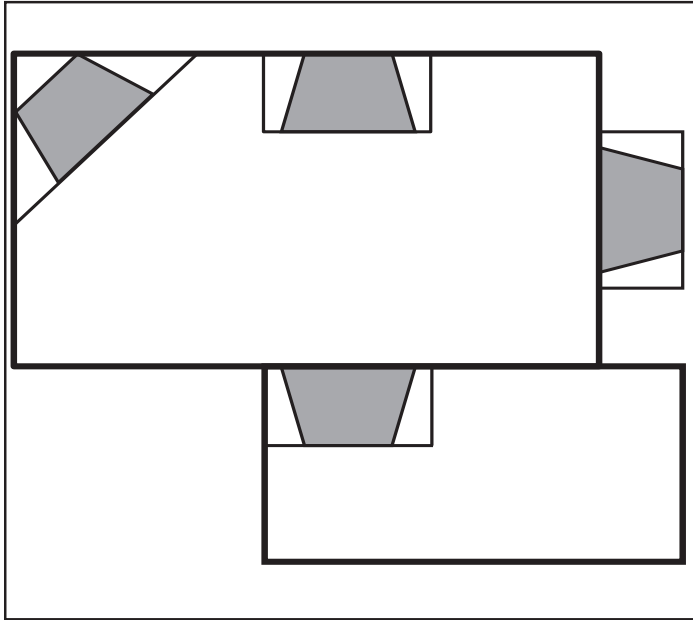

DETERMINE UNIT SIZE

See homeowner's manual for information on determining the proper size unit for the space required.

APPLIANCE LOCATION