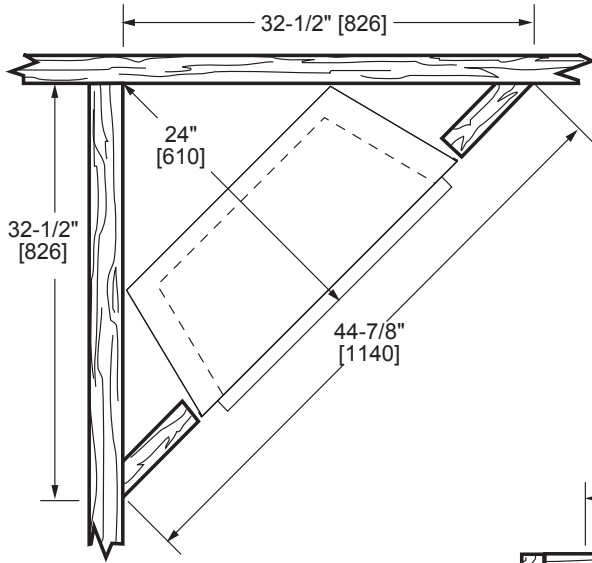

LOVE AT FIRST LIGHT

Please consult the manufacturer's installation manual for all details and requirements before making a final design layout decision.

Symphony 24

Vent Free Fireplace System

MODEL	FRONT WIDTH		BACK WIDTH		HEIGHT		DEPTH		VIEWING AREA
	Actual	Framing	Actual	Framing	Actual	Framing	Actual	Framing	
VFC24C VFC24L	24-5/8"	25-1/8"	19"	25-1/8"	26-1/2"	26-3/4"	14-1/2"	13-3/8"	22-5/8" x 16-1/4"