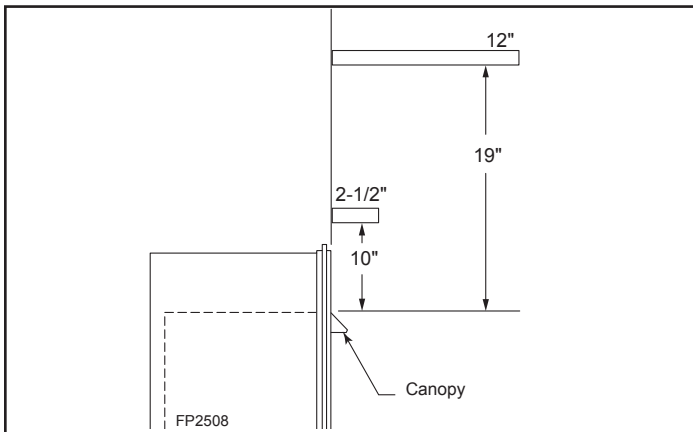

MANTEL PROJECTIONS