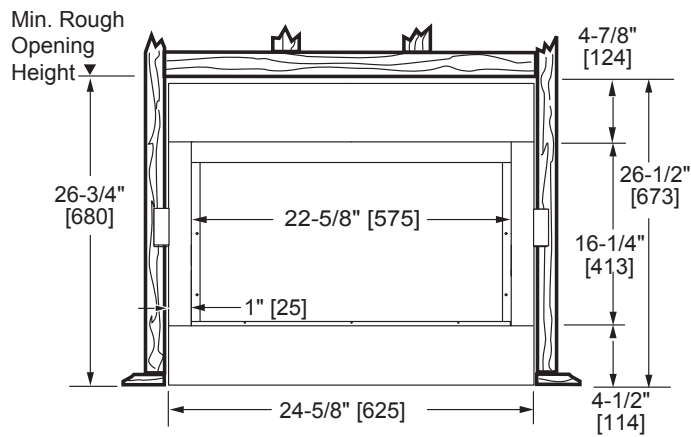

LOVE AT FIRST LIGHT

Please consult the manufacturer's installation manual for all details and requirements before making a final design layout decision.

Symphony 24

Vent Free Fireplace System

MODEL	FRONT WIDTH		BACK WIDTH		HEIGHT		DEPTH		VIEWING AREA
	Actual	Framing	Actual	Framing	Actual	Framing	Actual	Framing	
VFC24C VFC24L	24-5/8	25-1/8	19	25-1/8	26-1/2	26-3/4	14-1/2	13-3/8	22-5/8 x 16-1/4