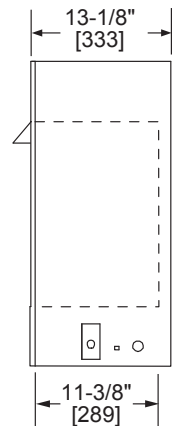

----- Manual continues below part list -----

Available Replacement Parts for Monessen Hearth VFC24CPV

SRV00K0632	ASSY-WIRE
SRV14D0503	PIEZO IGNITER-snap in
SRV32D0232	SWITCH, ON/OFF+
SRV14D0468	VALVE MV LP (060620)+

LOVE AT FIRST LIGHT

Please consult the manufacturer's installation manual for all details and requirements before making a final design layout decision.

Symphony 24

Vent Free Fireplace System

MODEL	FRONT WIDTH		BACK WIDTH		HEIGHT		DEPTH		VIEWING AREA
	Actual	Framing	Actual	Framing	Actual	Framing	Actual	Framing	
VFC24C VFC24L	24-5/8	25-1/8	19	25-1/8	26-1/2	26-3/4	14-1/2	13-3/8	22-5/8 x 16-1/4

DETERMINE UNIT SIZE

See homeowner's manual for information on determining the proper size unit for the space required.

APPLIANCE LOCATION

MANTEL PROJECTIONS

MANTEL LEG PROJECTIONS

CLEARANCES TO COMBUSTIBLES