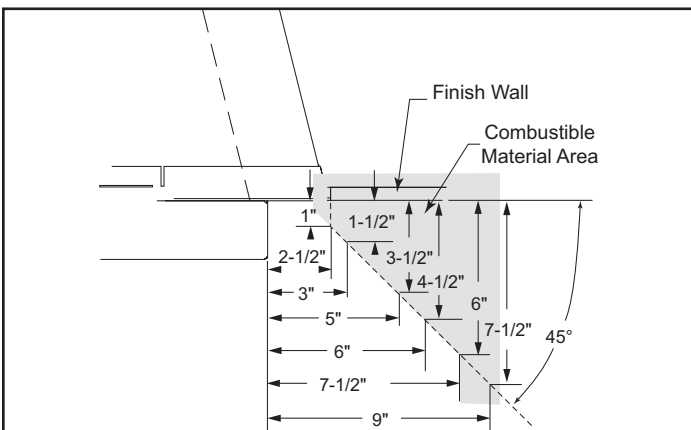

LOVE AT FIRST LIGHT

Please consult the manufacturer's installation manual for all details and requirements before making a final design layout decision.

Symphony 24

Vent Free Fireplace System

MODEL	FRONT WIDTH		BACK WIDTH		HEIGHT		DEPTH		VIEWING AREA
	Actual	Framing	Actual	Framing	Actual	Framing	Actual	Framing	
VFC24C VFC24L	24-5/8	25-1/8	19	25-1/8	26-1/2	26-3/4	14-1/2	13-3/8	22-5/8 x 16-1/4

DETERMINE UNIT SIZE

See homeowner's manual for information on determining the proper size unit for the space required.

APPLIANCE LOCATION

MANTEL PROJECTIONS

MANTEL LEG PROJECTIONS

CLEARANCES TO COMBUSTIBLES

Back Wall Clearance — The appliance may be placed against a combustible back wall.

Floor Clearance — The fireplace may be installed directly on a combustible floor or a raised platform of an appropriate height. Do not place fireplace on carpeting, vinyl, tile or other soft floor coverings. It may, however, be placed on flat wood, plywood, particle board or other hard surfaces. Be sure fireplace rests on a solid continuous floor or platform with appropriate framing for support and so that no cold air can enter from under the firebox.