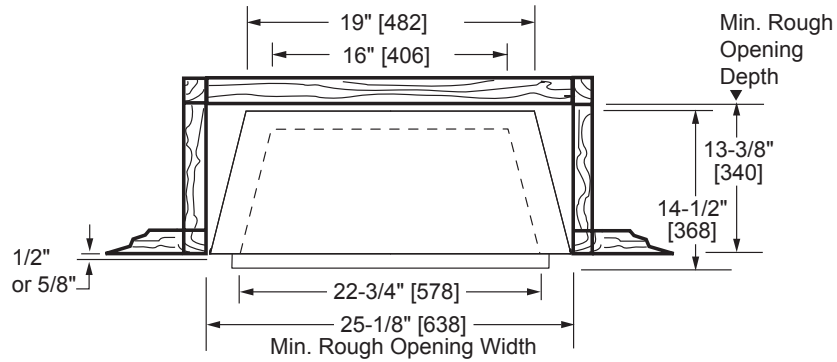

LOVE AT FIRST LIGHT

Please consult the manufacturer's installation manual for all details and requirements before making a final design layout decision.

Symphony 24

Vent Free Fireplace System

MODEL	FRONT WIDTH		BACK WIDTH		HEIGHT		DEPTH		VIEWING AREA
	Actual	Framing	Actual	Framing	Actual	Framing	Actual	Framing	
VFC24C VFC24L	24-5/8	25-1/8	19	25-1/8	26-1/2	26-3/4	14-1/2	13-3/8	22-5/8 x 16-1/4