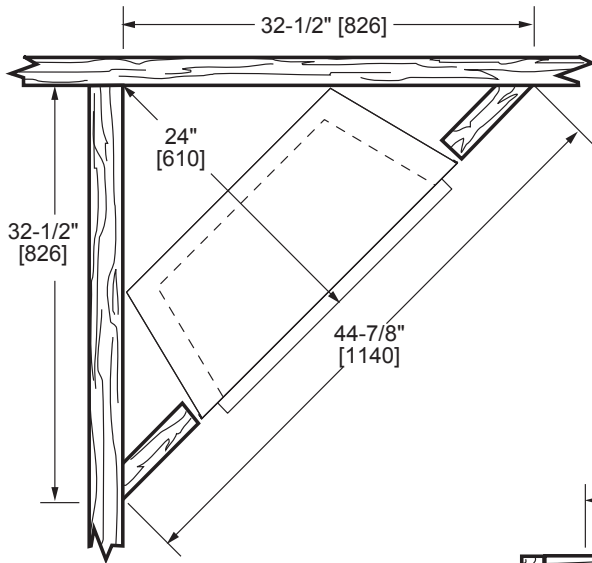

LOVE AT FIRST LIGHT

Please consult the manufacturer's installation manual for all details and requirements before making a final design layout decision.

Symphony 24

Vent Free Fireplace System

MODEL	FRONT WIDTH		BACK WIDTH		HEIGHT		DEPTH		VIEWING AREA
	Actual	Framing	Actual	Framing	Actual	Framing	Actual	Framing	
VFC24C VFC24L	24-5/8	25-1/8	19	25-1/8	26-1/2	26-3/4	14-1/2	13-3/8	22-5/8 x 16-1/4