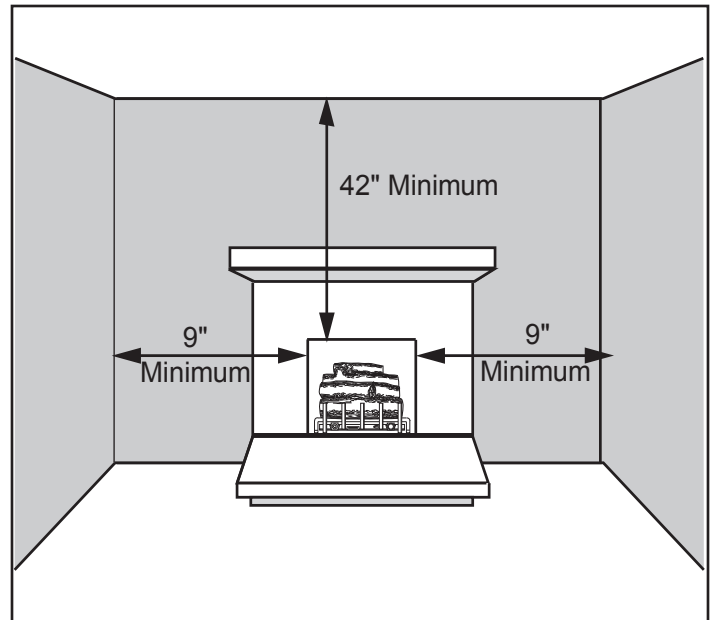

# Symphony 24

Vent Free Fireplace System

MODEL	FRONT WIDTH		BACK WIDTH		HEIGHT		DEPTH		VIEWING AREA
	Actual	Framing	Actual	Framing	Actual	Framing	Actual	Framing	
VFC24C VFC24L	24-5/8"	25-1/8"	19"	25-1/8"	26-1/2"	26-3/4"	14-1/2"	13-3/8"	22-5/8" x 16-1/4"

**DETERMINE UNIT SIZE**

See homeowner's manual for information on determining the proper size unit for the space required.

**APPLIANCE LOCATION**

**MANTEL PROJECTIONS**

**MANTEL LEG PROJECTIONS**

**CLEARANCES TO COMBUSTIBLES**

**Back Wall Clearance** — The appliance may be placed against a combustible back wall.

**Floor Clearance** — The fireplace may be installed directly on a combustible floor or a raised platform of an appropriate height. Do not place fireplace on carpeting, vinyl, tile or other soft floor coverings. It may, however, be placed on flat wood, plywood, particle board or other hard surfaces. Be sure fireplace rests on a solid continuous floor or platform with appropriate framing for support and so that no cold air can enter from under the firebox.