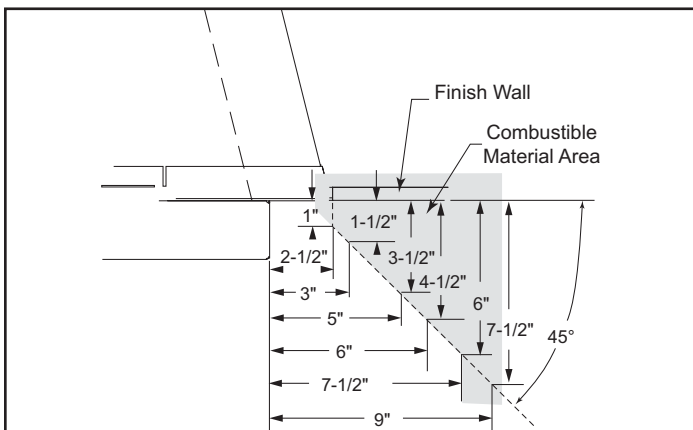

# Symphony 24

Vent Free Fireplace System

MODEL	FRONT WIDTH		BACK WIDTH		HEIGHT		DEPTH		VIEWING AREA
	Actual	Framing	Actual	Framing	Actual	Framing	Actual	Framing	
VFC24C VFC24L	24-5/8"	25-1/8"	19"	25-1/8"	26-1/2"	26-3/4"	14-1/2"	13-3/8"	22-5/8" x 16-1/4"

**DETERMINE UNIT SIZE**

See homeowner's manual for information on determining the proper size unit for the space required.

**APPLIANCE LOCATION**

**MANTEL PROJECTIONS**

**MANTEL LEG PROJECTIONS**

**CLEARANCES TO COMBUSTIBLES**