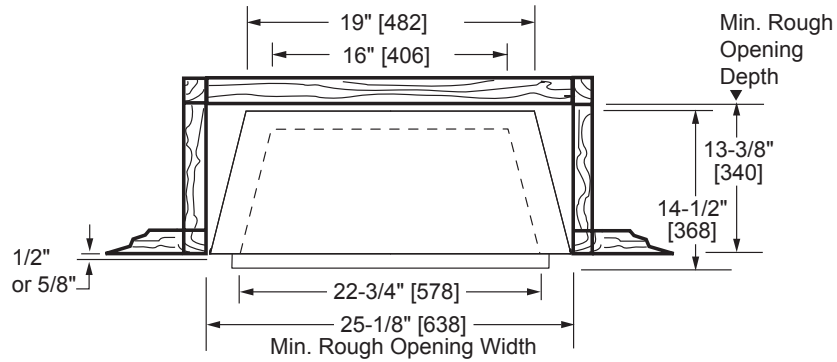

----- Manual continues below part list -----

Available Replacement Parts for Monessen Hearth VFC24CPI

[SRV32D0232](#)

SWITCH, ON/OFF+

LOVE AT FIRST LIGHT

Please consult the manufacturer's installation manual for all details and requirements before making a final design layout decision.

Symphony 24

Vent Free Fireplace System

MODEL	FRONT WIDTH		BACK WIDTH		HEIGHT		DEPTH		VIEWING AREA
	Actual	Framing	Actual	Framing	Actual	Framing	Actual	Framing	
VFC24C VFC24L	24-5/8"	25-1/8"	19"	25-1/8"	26-1/2"	26-3/4"	14-1/2"	13-3/8"	22-5/8" x 16-1/4"