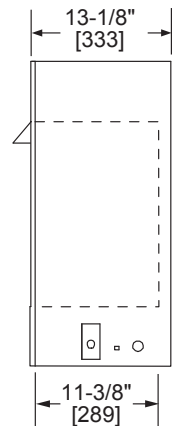

----- Manual continues below part list -----

Available Replacement Parts for Monessen Hearth VFC24CPI

[SRV32D0232](#)

SWITCH, ON/OFF+

LOVE AT FIRST LIGHT

Please consult the manufacturer's installation manual for all details and requirements before making a final design layout decision.

Symphony 24

Vent Free Fireplace System

MODEL	FRONT WIDTH		BACK WIDTH		HEIGHT		DEPTH		VIEWING AREA
	Actual	Framing	Actual	Framing	Actual	Framing	Actual	Framing	
VFC24C VFC24L	24-5/8"	25-1/8"	19"	25-1/8"	26-1/2"	26-3/4"	14-1/2"	13-3/8"	22-5/8" x 16-1/4"

DETERMINE UNIT SIZE

See homeowner's manual for information on determining the proper size unit for the space required.

APPLIANCE LOCATION

MANTEL PROJECTIONS

MANTEL LEG PROJECTIONS

CLEARANCES TO COMBUSTIBLES