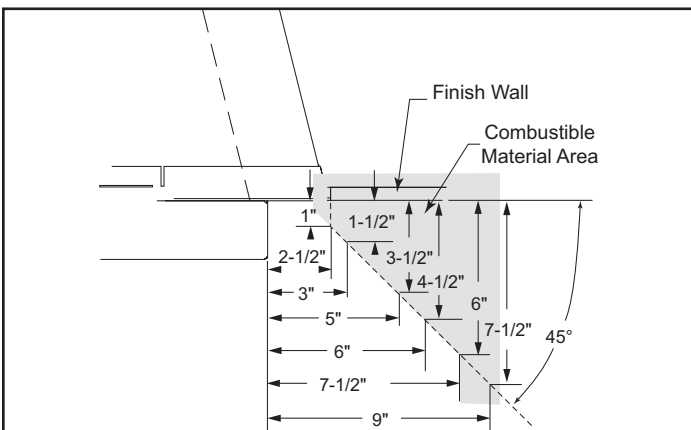

Symphony 24

Vent Free Fireplace System

MODEL	FRONT WIDTH		BACK WIDTH		HEIGHT		DEPTH		VIEWING AREA
	Actual	Framing	Actual	Framing	Actual	Framing	Actual	Framing	
VFC24C VFC24L	24-5/8"	25-1/8"	19"	25-1/8"	26-1/2"	26-3/4"	14-1/2"	13-3/8"	22-5/8" x 16-1/4"

DETERMINE UNIT SIZE

See homeowner's manual for information on determining the proper size unit for the space required.

APPLIANCE LOCATION

MANTEL PROJECTIONS

MANTEL LEG PROJECTIONS

CLEARANCES TO COMBUSTIBLES

Back Wall Clearance — The appliance may be placed against a combustible back wall.

Floor Clearance — The fireplace may be installed directly on a combustible floor or a raised platform of an appropriate height. Do not place fireplace on carpeting, vinyl, tile or other soft floor coverings. It may, however, be placed on flat wood, plywood, particle board or other hard surfaces. Be sure fireplace rests on a solid continuous floor or platform with appropriate framing for support and so that no cold air can enter from under the firebox.