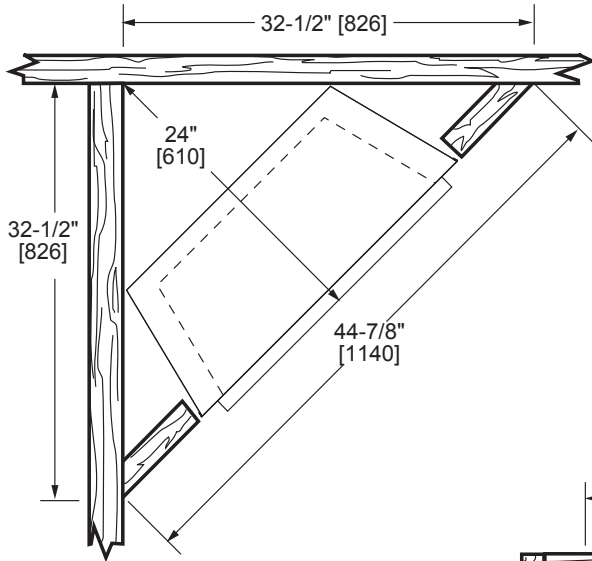

----- Manual continues below part list -----

Available Replacement Parts for Monessen Hearth VFC24CPI

[SRV32D0232](#)

SWITCH, ON/OFF+

LOVE AT FIRST LIGHT

Please consult the manufacturer's installation manual for all details and requirements before making a final design layout decision.

Symphony 24

Vent Free Fireplace System

MODEL	FRONT WIDTH		BACK WIDTH		HEIGHT		DEPTH		VIEWING AREA
	Actual	Framing	Actual	Framing	Actual	Framing	Actual	Framing	
VFC24C VFC24L	24-5/8"	25-1/8"	19"	25-1/8"	26-1/2"	26-3/4"	14-1/2"	13-3/8"	22-5/8" x 16-1/4"