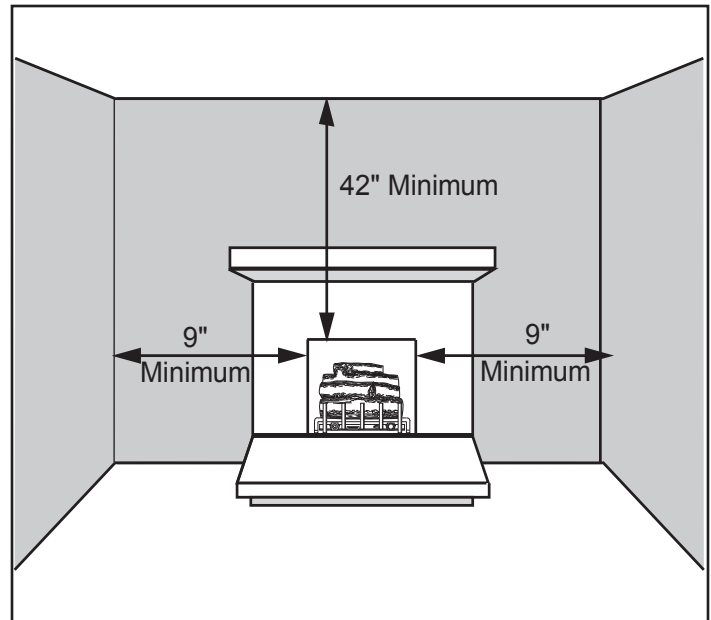

Symphony 24

Vent Free Fireplace System

MODEL	FRONT WIDTH		BACK WIDTH		HEIGHT		DEPTH		VIEWING AREA
	Actual	Framing	Actual	Framing	Actual	Framing	Actual	Framing	
VFC24C VFC24L	24-5/8"	25-1/8"	19"	25-1/8"	26-1/2"	26-3/4"	14-1/2"	13-3/8"	22-5/8" x 16-1/4"

DETERMINE UNIT SIZE

See homeowner's manual for information on determining the proper size unit for the space required.

APPLIANCE LOCATION

MANTEL PROJECTIONS

MANTEL LEG PROJECTIONS

CLEARANCES TO COMBUSTIBLES

Back Wall Clearance — The appliance may be placed against a combustible back wall.

Floor Clearance — The fireplace may be installed directly on a combustible floor or a raised platform of an appropriate height. Do not place fireplace on carpeting, vinyl, tile or other soft floor coverings. It may, however, be placed on flat wood, plywood, particle board or other hard surfaces. Be sure fireplace rests on a solid continuous floor or platform with appropriate framing for support and so that no cold air can enter from under the firebox.