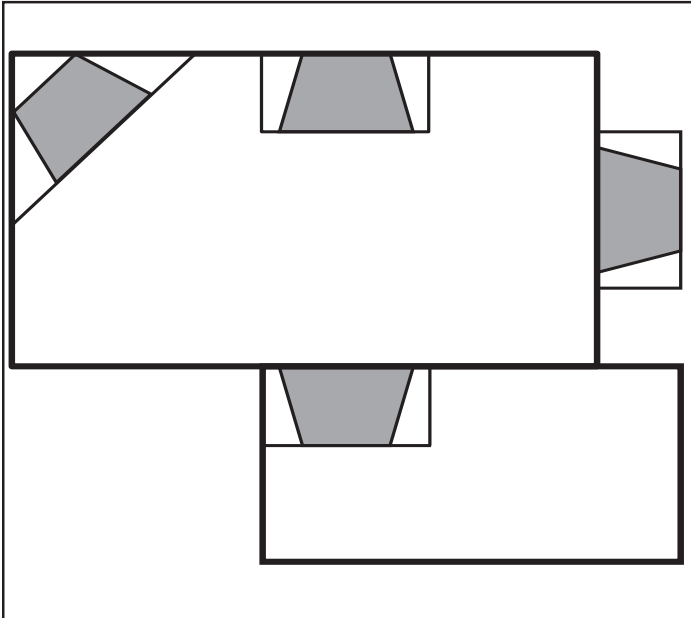

DETERMINE UNIT SIZE

See homeowner's manual for information on determining the proper size unit for the space required.

APPLIANCE LOCATION