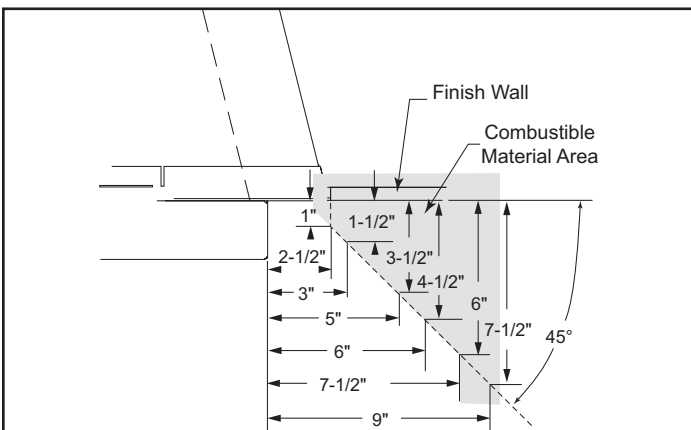

LOVE AT FIRST LIGHT

Please consult the manufacturer's installation manual for all details and requirements before making a final design layout decision.

Symphony 24

Vent Free Fireplace System

MODEL	FRONT WIDTH		BACK WIDTH		HEIGHT		DEPTH		VIEWING AREA
	Actual	Framing	Actual	Framing	Actual	Framing	Actual	Framing	
VFC24C VFC24L	24-5/8"	25-1/8"	19"	25-1/8"	26-1/2"	26-3/4"	14-1/2"	13-3/8"	22-5/8" x 16-1/4"

DETERMINE UNIT SIZE

See homeowner's manual for information on determining the proper size unit for the space required.

APPLIANCE LOCATION

MANTEL PROJECTIONS

MANTEL LEG PROJECTIONS

CLEARANCES TO COMBUSTIBLES

Back Wall Clearance — The appliance may be placed against a combustible back wall.

Floor Clearance — The fireplace may be installed directly on a combustible floor or a raised platform of an appropriate height. Do not place fireplace on carpeting, vinyl, tile or other soft floor coverings. It may, however, be placed on flat wood, plywood, particle board or other hard surfaces. Be sure fireplace rests on a solid continuous floor or platform with appropriate framing for support and so that no cold air can enter from under the firebox.