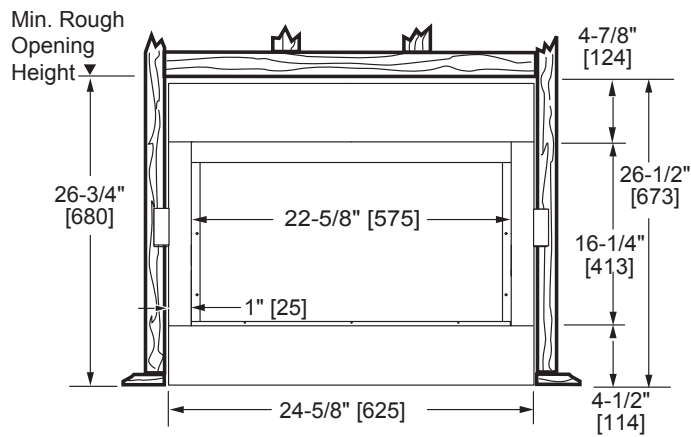

LOVE AT FIRST LIGHT

Please consult the manufacturer's installation manual for all details and requirements before making a final design layout decision.

Symphony 24

Vent Free Fireplace System

MODEL	FRONT WIDTH		BACK WIDTH		HEIGHT		DEPTH		VIEWING AREA
	Actual	Framing	Actual	Framing	Actual	Framing	Actual	Framing	
VFC24C VFC24L	24-5/8"	25-1/8"	19"	25-1/8"	26-1/2"	26-3/4"	14-1/2"	13-3/8"	22-5/8" x 16-1/4"