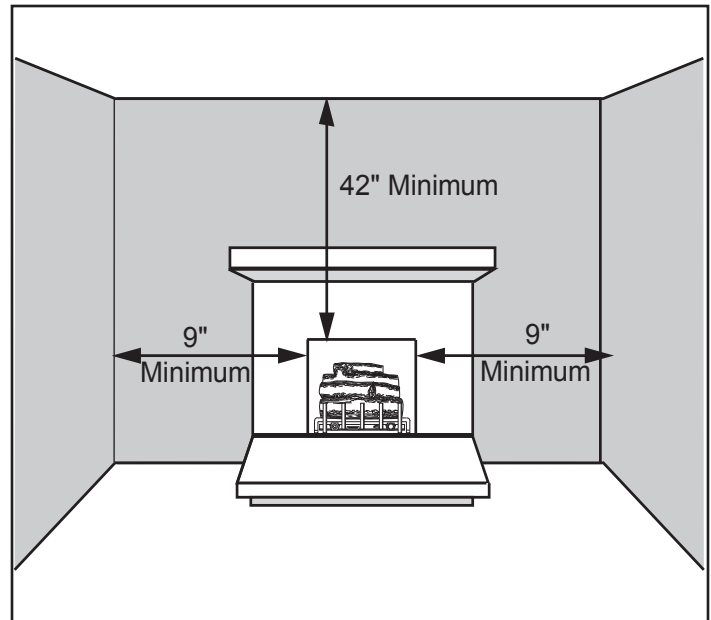

LOVE AT FIRST LIGHT

Please consult the manufacturer's installation manual for all details and requirements before making a final design layout decision.

Symphony 24

Vent Free Fireplace System

MODEL	FRONT WIDTH		BACK WIDTH		HEIGHT		DEPTH		VIEWING AREA
	Actual	Framing	Actual	Framing	Actual	Framing	Actual	Framing	
VFC24C VFC24L	24-5/8"	25-1/8"	19"	25-1/8"	26-1/2"	26-3/4"	14-1/2"	13-3/8"	22-5/8" x 16-1/4"

DETERMINE UNIT SIZE

See homeowner's manual for information on determining the proper size unit for the space required.

APPLIANCE LOCATION

MANTEL PROJECTIONS

MANTEL LEG PROJECTIONS

CLEARANCES TO COMBUSTIBLES

Back Wall Clearance — The appliance may be placed against a combustible back wall.

Floor Clearance — The fireplace may be installed directly on a combustible floor or a raised platform of an appropriate height. Do not place fireplace on carpeting, vinyl, tile or other soft floor coverings. It may, however, be placed on flat wood, plywood, particle board or other hard surfaces. Be sure fireplace rests on a solid continuous floor or platform with appropriate framing for support and so that no cold air can enter from under the firebox.