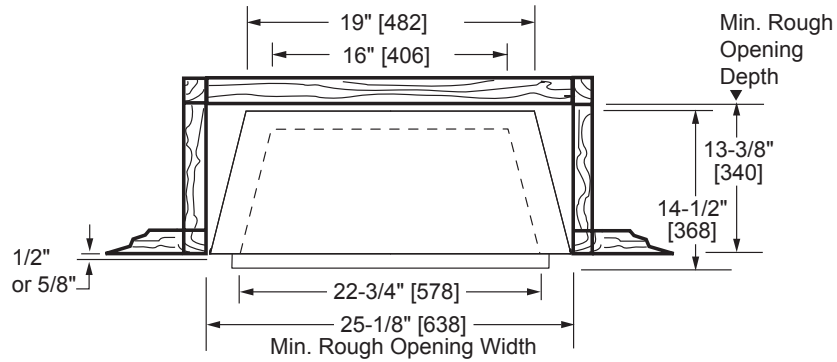

LOVE AT FIRST LIGHT

Please consult the manufacturer's installation manual for all details and requirements before making a final design layout decision.

Symphony 24

Vent Free Fireplace System

MODEL	FRONT WIDTH		BACK WIDTH		HEIGHT		DEPTH		VIEWING AREA
	Actual	Framing	Actual	Framing	Actual	Framing	Actual	Framing	
VFC24C VFC24L	24-5/8"	25-1/8"	19"	25-1/8"	26-1/2"	26-3/4"	14-1/2"	13-3/8"	22-5/8" x 16-1/4"