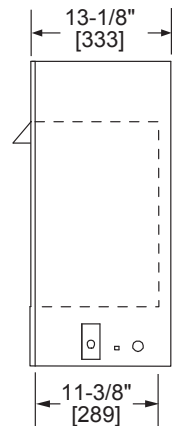

LOVE AT FIRST LIGHT

Please consult the manufacturer's installation manual for all details and requirements before making a final design layout decision.

Symphony 24

Vent Free Fireplace System

MODEL	FRONT WIDTH		BACK WIDTH		HEIGHT		DEPTH		VIEWING AREA
	Actual	Framing	Actual	Framing	Actual	Framing	Actual	Framing	
VFC24C VFC24L	24-5/8"	25-1/8"	19"	25-1/8"	26-1/2"	26-3/4"	14-1/2"	13-3/8"	22-5/8" x 16-1/4"

DETERMINE UNIT SIZE

See homeowner's manual for information on determining the proper size unit for the space required.

APPLIANCE LOCATION

MANTEL PROJECTIONS

MANTEL LEG PROJECTIONS

CLEARANCES TO COMBUSTIBLES