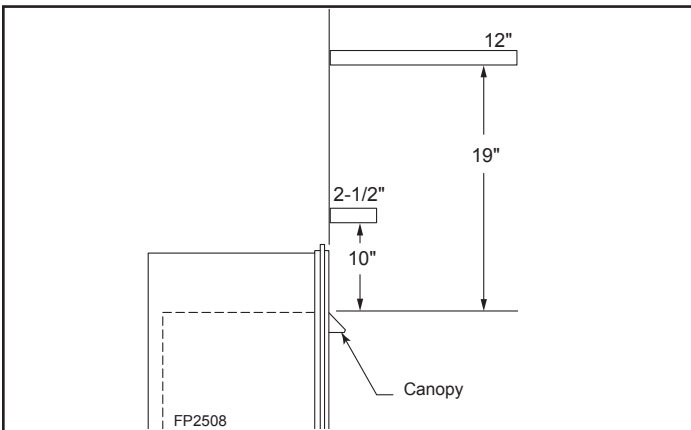

MANTEL PROJECTIONS