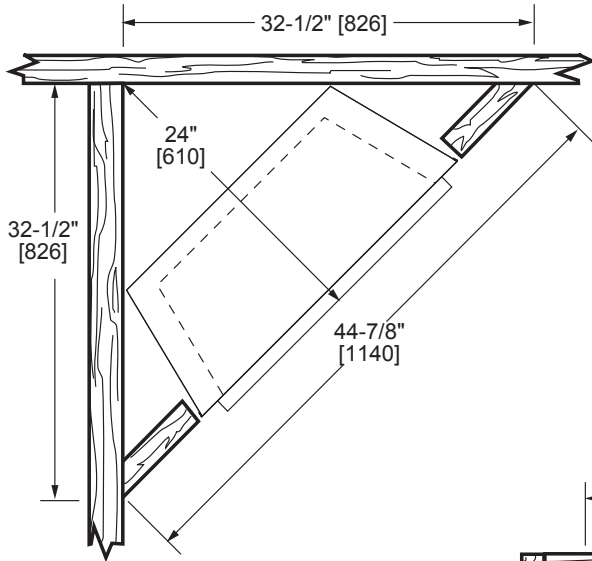

LOVE AT FIRST LIGHT

Please consult the manufacturer's installation manual for all details and requirements before making a final design layout decision.

Symphony 24

Vent Free Fireplace System

MODEL	FRONT WIDTH		BACK WIDTH		HEIGHT		DEPTH		VIEWING AREA
	Actual	Framing	Actual	Framing	Actual	Framing	Actual	Framing	
VFC24C VFC24L	24-5/8"	25-1/8"	19"	25-1/8"	26-1/2"	26-3/4"	14-1/2"	13-3/8"	22-5/8" x 16-1/4"