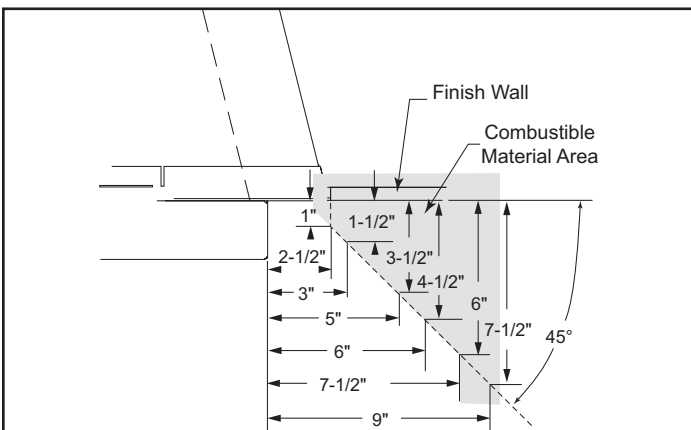

# Symphony 24

Vent Free Fireplace System

MODEL	FRONT WIDTH		BACK WIDTH		HEIGHT		DEPTH		VIEWING AREA
	Actual	Framing	Actual	Framing	Actual	Framing	Actual	Framing	
VFC24C VFC24L	24-5/8"	25-1/8"	19"	25-1/8"	26-1/2"	26-3/4"	14-1/2"	13-3/8"	22-5/8" x 16-1/4"

**DETERMINE UNIT SIZE**

See homeowner's manual for information on determining the proper size unit for the space required.

**APPLIANCE LOCATION**

**MANTEL PROJECTIONS**

**MANTEL LEG PROJECTIONS**

**CLEARANCES TO COMBUSTIBLES**