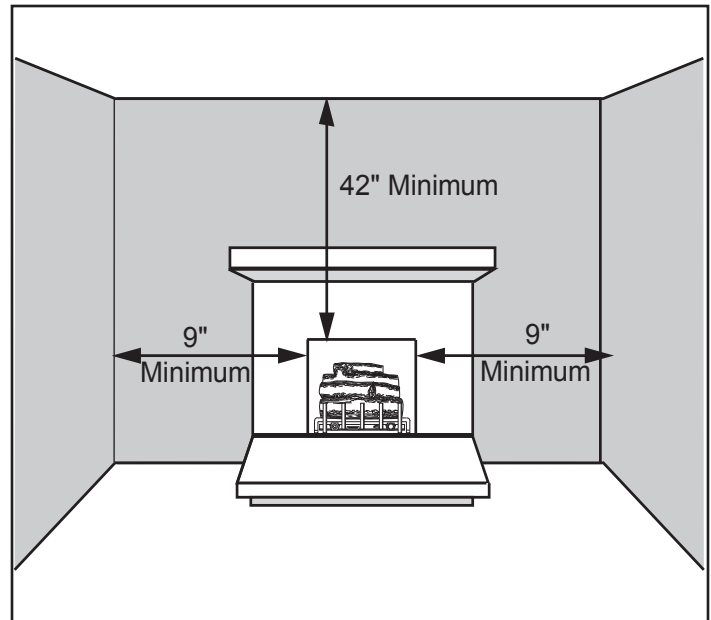

# Symphony 24

Vent Free Fireplace System

MODEL	FRONT WIDTH		BACK WIDTH		HEIGHT		DEPTH		VIEWING AREA
	Actual	Framing	Actual	Framing	Actual	Framing	Actual	Framing	
VFC24C VFC24L	24-5/8"	25-1/8"	19"	25-1/8"	26-1/2"	26-3/4"	14-1/2"	13-3/8"	22-5/8" x 16-1/4"

**DETERMINE UNIT SIZE**

See homeowner's manual for information on determining the proper size unit for the space required.

**APPLIANCE LOCATION**

**MANTEL PROJECTIONS**

**MANTEL LEG PROJECTIONS**

**CLEARANCES TO COMBUSTIBLES**