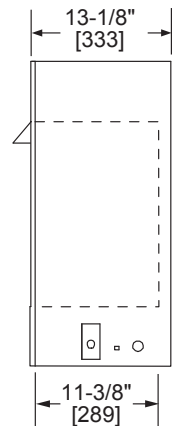

Symphony 24

Vent Free Fireplace System

MODEL	FRONT WIDTH		BACK WIDTH		HEIGHT		DEPTH		VIEWING AREA
	Actual	Framing	Actual	Framing	Actual	Framing	Actual	Framing	
VFC24C VFC24L	24-5/8	25-1/8	19	25-1/8	26-1/2	26-3/4	14-1/2	13-3/8	22-5/8 x 16-1/4

DETERMINE UNIT SIZE

See homeowner's manual for information on determining the proper size unit for the space required.

APPLIANCE LOCATION

MANTEL PROJECTIONS

MANTEL LEG PROJECTIONS

CLEARANCES TO COMBUSTIBLES