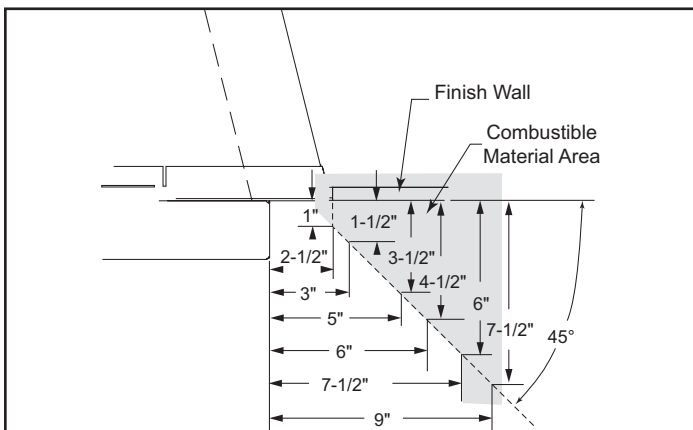

Symphony 24

Vent Free Fireplace System

MODEL	FRONT WIDTH		BACK WIDTH		HEIGHT		DEPTH		VIEWING AREA
	Actual	Framing	Actual	Framing	Actual	Framing	Actual	Framing	
VFC24C VFC24L	24-5/8	25-1/8	19	25-1/8	26-1/2	26-3/4	14-1/2	13-3/8	22-5/8 x 16-1/4

DETERMINE UNIT SIZE

See homeowner's manual for information on determining the proper size unit for the space required.

APPLIANCE LOCATION

MANTEL PROJECTIONS

MANTEL LEG PROJECTIONS

CLEARANCES TO COMBUSTIBLES

Back Wall Clearance — The appliance may be placed against a combustible back wall.

Floor Clearance — The fireplace may be installed directly on a combustible floor or a raised platform of an appropriate height. Do not place fireplace on carpeting, vinyl, tile or other soft floor coverings. It may, however, be placed on flat wood, plywood, particle board or other hard surfaces. Be sure fireplace rests on a solid continuous floor or platform with appropriate framing for support and so that no cold air can enter from under the firebox.