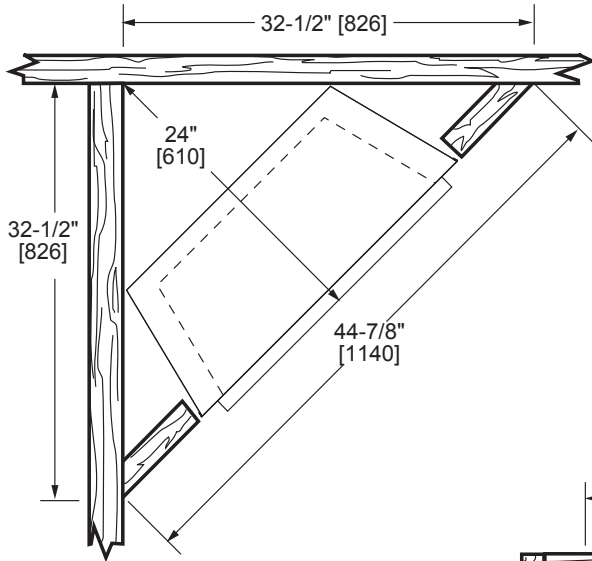

----- Manual continues below part list -----

Available Replacement Parts for Monessen Hearth VFC24LPI

[SRV32D0232](#)

SWITCH, ON/OFF+

LOVE AT FIRST LIGHT

Please consult the manufacturer's installation manual for all details and requirements before making a final design layout decision.

Symphony 24

Vent Free Fireplace System

MODEL	FRONT WIDTH		BACK WIDTH		HEIGHT		DEPTH		VIEWING AREA
	Actual	Framing	Actual	Framing	Actual	Framing	Actual	Framing	
VFC24C VFC24L	24-5/8	25-1/8	19	25-1/8	26-1/2	26-3/4	14-1/2	13-3/8	22-5/8 x 16-1/4