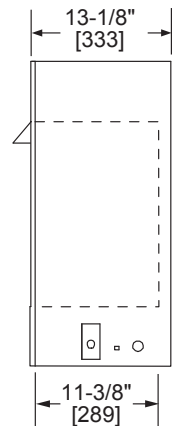

----- Manual continues below part list -----

Available Replacement Parts for Monessen Hearth VFC24LPI

[SRV32D0232](#)

SWITCH, ON/OFF+

LOVE AT FIRST LIGHT

Please consult the manufacturer's installation manual for all details and requirements before making a final design layout decision.

Symphony 24

Vent Free Fireplace System

MODEL	FRONT WIDTH		BACK WIDTH		HEIGHT		DEPTH		VIEWING AREA
	Actual	Framing	Actual	Framing	Actual	Framing	Actual	Framing	
VFC24C VFC24L	24-5/8	25-1/8	19	25-1/8	26-1/2	26-3/4	14-1/2	13-3/8	22-5/8 x 16-1/4

DETERMINE UNIT SIZE

See homeowner's manual for information on determining the proper size unit for the space required.

APPLIANCE LOCATION

MANTEL PROJECTIONS

MANTEL LEG PROJECTIONS

CLEARANCES TO COMBUSTIBLES