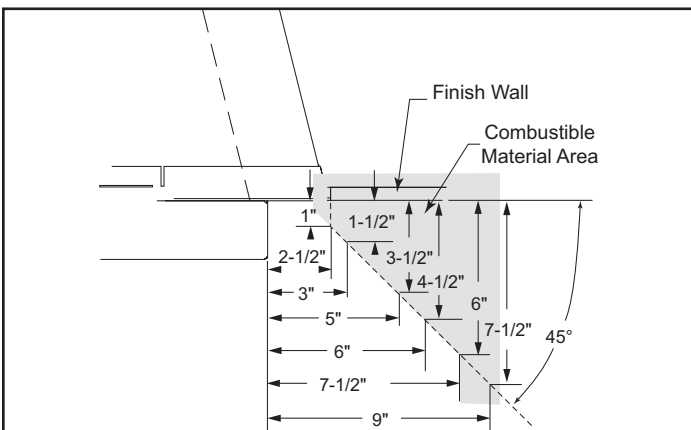

Symphony 24

Vent Free Fireplace System

MODEL	FRONT WIDTH		BACK WIDTH		HEIGHT		DEPTH		VIEWING AREA
	Actual	Framing	Actual	Framing	Actual	Framing	Actual	Framing	
VFC24C VFC24L	24-5/8	25-1/8	19	25-1/8	26-1/2	26-3/4	14-1/2	13-3/8	22-5/8 x 16-1/4

DETERMINE UNIT SIZE

See homeowner's manual for information on determining the proper size unit for the space required.

APPLIANCE LOCATION

MANTEL PROJECTIONS

MANTEL LEG PROJECTIONS

CLEARANCES TO COMBUSTIBLES

Back Wall Clearance — The appliance may be placed against a combustible back wall.

Floor Clearance — The fireplace may be installed directly on a combustible floor or a raised platform of an appropriate height. Do not place fireplace on carpeting, vinyl, tile or other soft floor coverings. It may, however, be placed on flat wood, plywood, particle board or other hard surfaces. Be sure fireplace rests on a solid continuous floor or platform with appropriate framing for support and so that no cold air can enter from under the firebox.