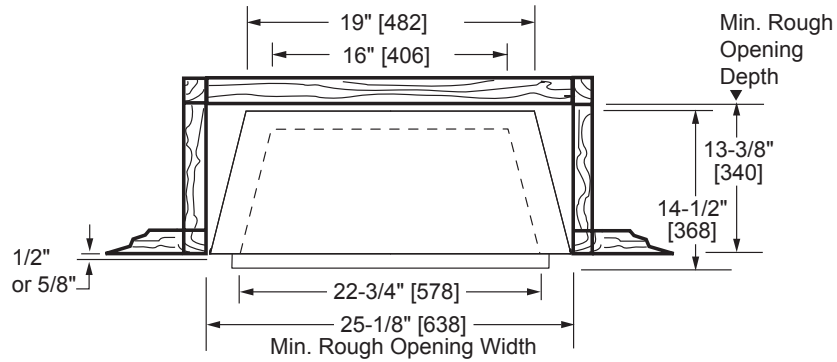

----- Manual continues below part list -----

Available Replacement Parts for Monessen Hearth VFC24LPI

[SRV32D0232](#)

SWITCH, ON/OFF+

LOVE AT FIRST LIGHT

Please consult the manufacturer's installation manual for all details and requirements before making a final design layout decision.

Symphony 24

Vent Free Fireplace System

MODEL	FRONT WIDTH		BACK WIDTH		HEIGHT		DEPTH		VIEWING AREA
	Actual	Framing	Actual	Framing	Actual	Framing	Actual	Framing	
VFC24C VFC24L	24-5/8	25-1/8	19	25-1/8	26-1/2	26-3/4	14-1/2	13-3/8	22-5/8 x 16-1/4