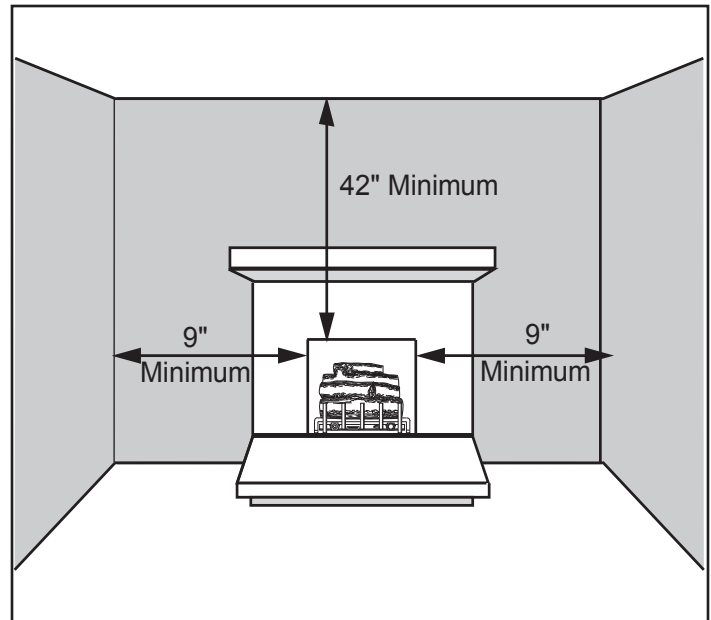

Symphony 24

Vent Free Fireplace System

MODEL	FRONT WIDTH		BACK WIDTH		HEIGHT		DEPTH		VIEWING AREA
	Actual	Framing	Actual	Framing	Actual	Framing	Actual	Framing	
VFC24C VFC24L	24-5/8	25-1/8	19	25-1/8	26-1/2	26-3/4	14-1/2	13-3/8	22-5/8 x 16-1/4

DETERMINE UNIT SIZE

See homeowner's manual for information on determining the proper size unit for the space required.

APPLIANCE LOCATION

MANTEL PROJECTIONS

MANTEL LEG PROJECTIONS

CLEARANCES TO COMBUSTIBLES

Back Wall Clearance — The appliance may be placed against a combustible back wall.

Floor Clearance — The fireplace may be installed directly on a combustible floor or a raised platform of an appropriate height. Do not place fireplace on carpeting, vinyl, tile or other soft floor coverings. It may, however, be placed on flat wood, plywood, particle board or other hard surfaces. Be sure fireplace rests on a solid continuous floor or platform with appropriate framing for support and so that no cold air can enter from under the firebox.