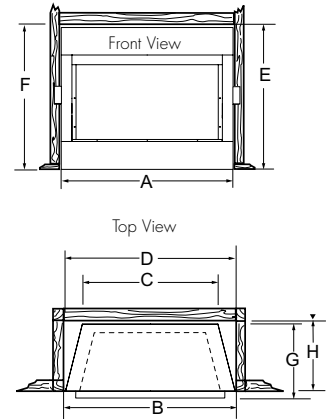

# SPECIFICATIONS

SPECIFICATIONS		Symphony VFC32	Symphony VFC24	Aria VFF36	Aria VFF32
FRONT WIDTH	ACTUAL / A	32"	24-5/8"	41"	37"
	FRAMING / B	32-1/2"	25-1/8"	41-1/4"	37-1/4"
BACK WIDTH	ACTUAL / C	25-3/4"	19"	32"	29"
	FRAMING / D	32-1/2"	25-1/8"	41-1/4"	37-1/4"
HEIGHT	ACTUAL / E	30"	26-1/2"	34-1/2"	34-1/2"
	FRAMING / F	30-1/4"	26-3/4"	35"	35"
DEPTH	ACTUAL / G	14-1/2"	14-1/2"	20-5/8"	18-5/8"
	FRAMING / H	13-3/8"	13-3/8"	17-1/2"	15-1/2"
VIEWING AREA		28-3/4" x 19-1/2"	22-5/8" x 16-1/4"	36" x 21-3/4"	32" x 21-3/4"
BTU/HR INPUT		28,000(NG)/27,000(LP)	22,000 (NG & LP)	37,000(NG)/36,000(LP)	37,000(NG)/36,000(LP)

## Cabinet Dimensions

Cabinet	Fireplace	A	B	C	D	E	F	G	H	I	Max adj opening WxH	Min adj opening WxH	Max fireplace depth
<b>Barrington Premium Cabinet</b>													
BWC300	VFC24	52-1/2"	17-3/4"	44"	34-3/8"	5"	47-5/8"	30"	—	—	26-1/2" X 27"	24" X 23-1/2"	10-1/2"
BWC400	VFC32	61-9/16"	17-3/4"	50-3/4"	34-3/8"	5"	47-5/8"	30"	—	—	35-1/2" X 32-3/4"	32" X 29"	14"
BWC500	VFF32	67-1/2"	22"	54-1/4"	—	—	—	—	—	—	42" x 37-3/8"	36" x 33"	18"
BWC500	VFF36	67-1/2"	22"	54-1/4"	—	—	—	—	—	—	42" x 37-3/8"	36" x 33"	18"