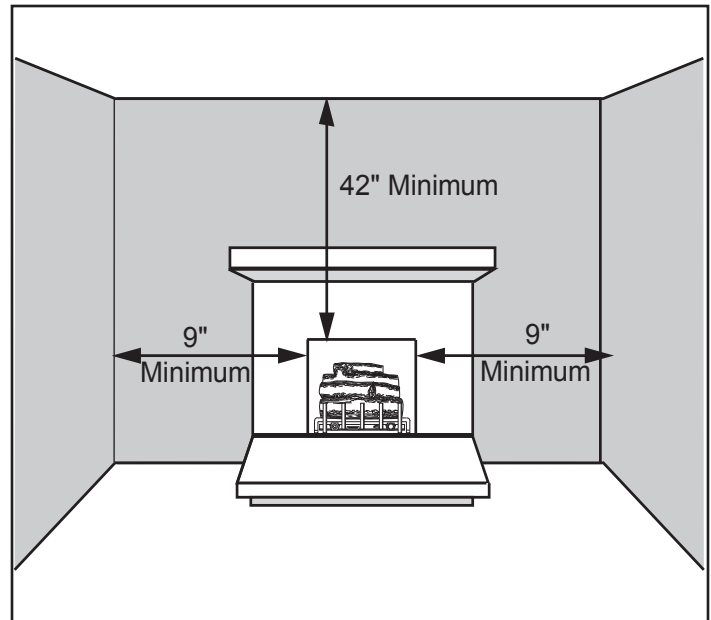

LOVE AT FIRST LIGHT

Please consult the manufacturer's installation manual for all details and requirements before making a final design layout decision.

Symphony 32

Vent Free Fireplace System

MODEL	FRONT WIDTH		BACK WIDTH		HEIGHT		DEPTH		VIEWING AREA
	Actual	Framing	Actual	Framing	Actual	Framing	Actual	Framing	
VFC32C VFC32L	32	32-1/2	25-3/4	32-1/2	30	30-1/4	14-1/2	13-3/8	28-3/4 x 19-1/2

DETERMINE UNIT SIZE

See homeowner's manual for information on determining the proper size unit for the space required.

APPLIANCE LOCATION

MANTEL PROJECTIONS

MANTEL LEG PROJECTIONS

CLEARANCES TO COMBUSTIBLES

Back Wall Clearance — The appliance may be placed against a combustible back wall.

Floor Clearance — The fireplace may be installed directly on a combustible floor or a raised platform of an appropriate height. Do not place fireplace on carpeting, vinyl, tile or other soft floor coverings. It may, however, be placed on flat wood, plywood, particle board or other hard surfaces. Be sure fireplace rests on a solid continuous floor or platform with appropriate framing for support and so that no cold air can enter from under the firebox.