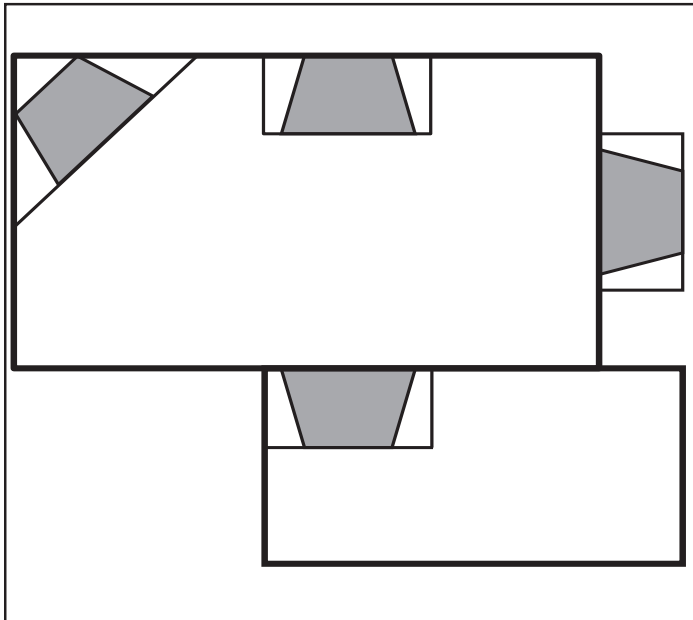

DETERMINE UNIT SIZE

See homeowner's manual for information on determining the proper size unit for the space required.

APPLIANCE LOCATION