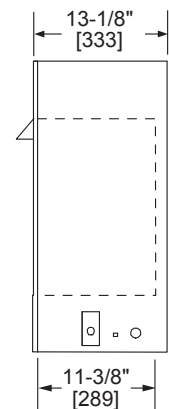

LOVE AT FIRST LIGHT

Please consult the manufacturer's installation manual for all details and requirements before making a final design layout decision.

Symphony 32

Vent Free Fireplace System

MODEL	FRONT WIDTH		BACK WIDTH		HEIGHT		DEPTH		VIEWING AREA
	Actual	Framing	Actual	Framing	Actual	Framing	Actual	Framing	
VFC32C VFC32L	32	32-1/2	25-3/4	32-1/2	30	30-1/4	14-1/2	13-3/8	28-3/4 x 19-1/2

DETERMINE UNIT SIZE

See homeowner's manual for information on determining the proper size unit for the space required.

APPLIANCE LOCATION

MANTEL PROJECTIONS

MANTEL LEG PROJECTIONS

CLEARANCES TO COMBUSTIBLES