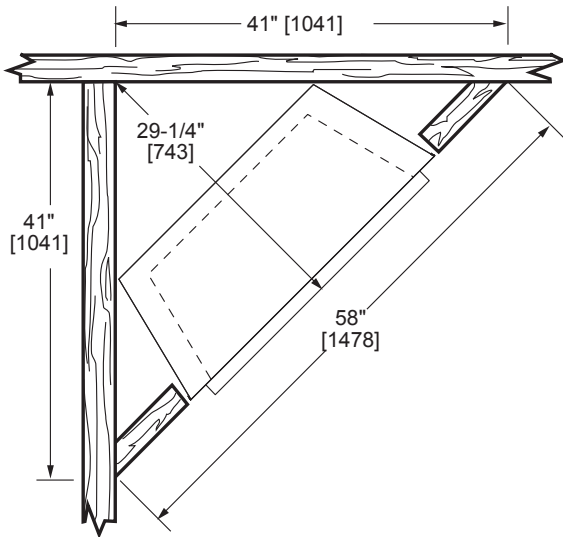

LOVE AT FIRST LIGHT

Please consult the manufacturer's installation manual for all details and requirements before making a final design layout decision.

Symphony 32

Vent Free Fireplace System

MODEL	FRONT WIDTH		BACK WIDTH		HEIGHT		DEPTH		VIEWING AREA
	Actual	Framing	Actual	Framing	Actual	Framing	Actual	Framing	
VFC32C VFC32L	32	32-1/2	25-3/4	32-1/2	30	30-1/4	14-1/2	13-3/8	28-3/4 x 19-1/2