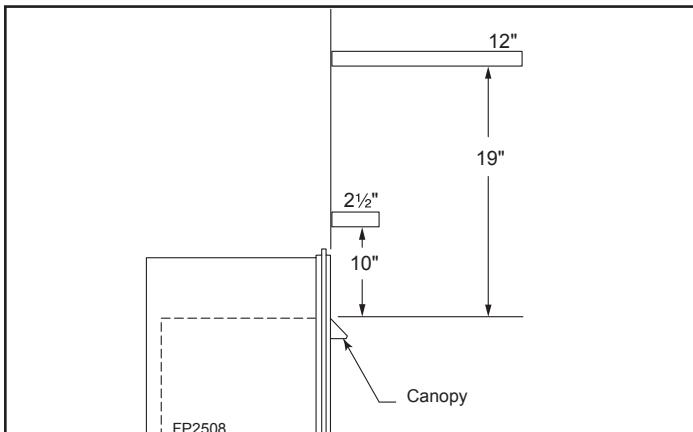

MANTEL PROJECTIONS