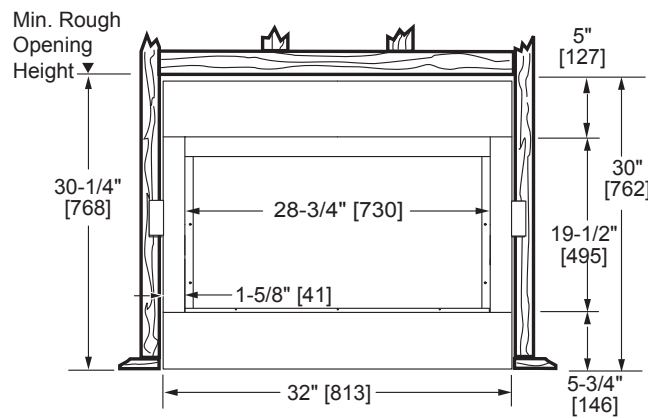

LOVE AT FIRST LIGHT

Please consult the manufacturer's installation manual for all details and requirements before making a final design layout decision.

Symphony 32

Vent Free Fireplace System

MODEL	FRONT WIDTH		BACK WIDTH		HEIGHT		DEPTH		VIEWING AREA
	Actual	Framing	Actual	Framing	Actual	Framing	Actual	Framing	
VFC32C VFC32L	32	32-1/2	25-3/4	32-1/2	30	30-1/4	14-1/2	13-3/8	28-3/4 x 19-1/2