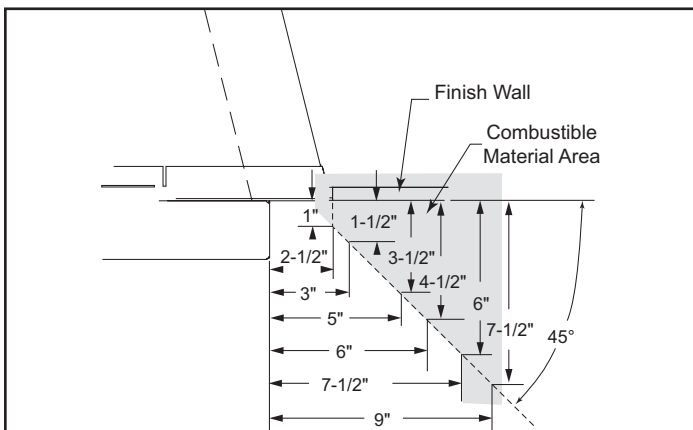

LOVE AT FIRST LIGHT

Please consult the manufacturer's installation manual for all details and requirements before making a final design layout decision.

Symphony 32

Vent Free Fireplace System

MODEL	FRONT WIDTH		BACK WIDTH		HEIGHT		DEPTH		VIEWING AREA
	Actual	Framing	Actual	Framing	Actual	Framing	Actual	Framing	
VFC32C VFC32L	32	32-1/2	25-3/4	32-1/2	30	30-1/4	14-1/2	13-3/8	28-3/4 x 19-1/2

DETERMINE UNIT SIZE

See homeowner's manual for information on determining the proper size unit for the space required.

APPLIANCE LOCATION

MANTEL PROJECTIONS

MANTEL LEG PROJECTIONS

CLEARANCES TO COMBUSTIBLES

Back Wall Clearance — The appliance may be placed against a combustible back wall.

Floor Clearance — The fireplace may be installed directly on a combustible floor or a raised platform of an appropriate height. Do not place fireplace on carpeting, vinyl, tile or other soft floor coverings. It may, however, be placed on flat wood, plywood, particle board or other hard surfaces. Be sure fireplace rests on a solid continuous floor or platform with appropriate framing for support and so that no cold air can enter from under the firebox.