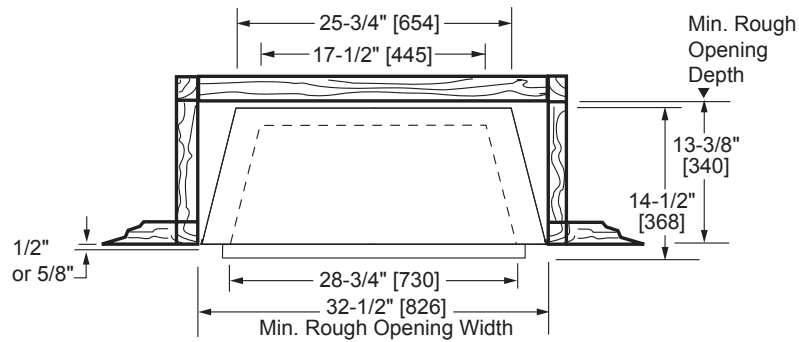

LOVE AT FIRST LIGHT

Please consult the manufacturer's installation manual for all details and requirements before making a final design layout decision.

Symphony 32

Vent Free Fireplace System

MODEL	FRONT WIDTH		BACK WIDTH		HEIGHT		DEPTH		VIEWING AREA
	Actual	Framing	Actual	Framing	Actual	Framing	Actual	Framing	
VFC32C VFC32L	32	32-1/2	25-3/4	32-1/2	30	30-1/4	14-1/2	13-3/8	28-3/4 x 19-1/2