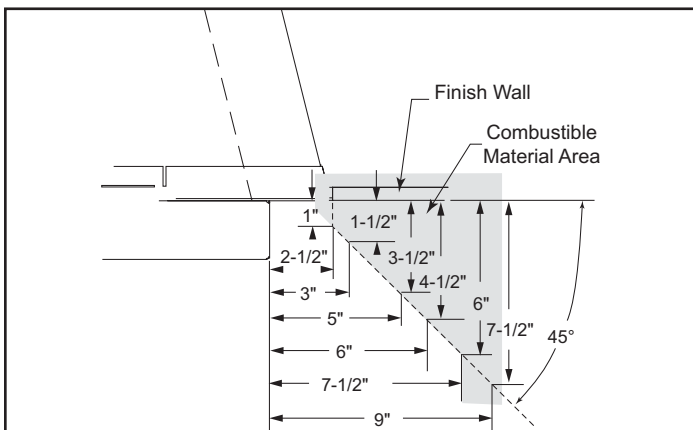

Symphony 32

Vent Free Fireplace System

MODEL	FRONT WIDTH		BACK WIDTH		HEIGHT		DEPTH		VIEWING AREA
	Actual	Framing	Actual	Framing	Actual	Framing	Actual	Framing	
VFC32C VFC32L	32	32-1/2	25-3/4	32-1/2	30	30-1/4	14-1/2	13-3/8	28-3/4 x 19-1/2

DETERMINE UNIT SIZE

See homeowner's manual for information on determining the proper size unit for the space required.

APPLIANCE LOCATION

MANTEL PROJECTIONS

MANTEL LEG PROJECTIONS

CLEARANCES TO COMBUSTIBLES

Back Wall Clearance — The appliance may be placed against a combustible back wall.

Floor Clearance — The fireplace may be installed directly on a combustible floor or a raised platform of an appropriate height. Do not place fireplace on carpeting, vinyl, tile or other soft floor coverings. It may, however, be placed on flat wood, plywood, particle board or other hard surfaces. Be sure fireplace rests on a solid continuous floor or platform with appropriate framing for support and so that no cold air can enter from under the firebox.