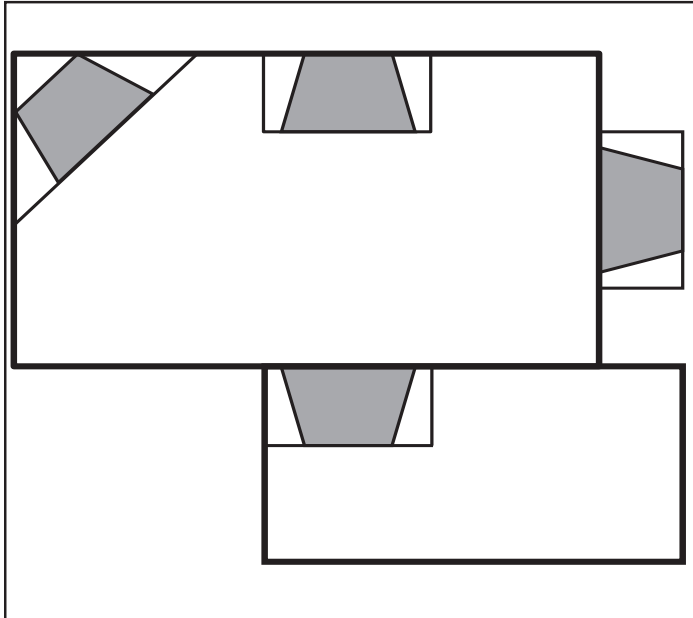

DETERMINE UNIT SIZE

See homeowner's manual for information on determining the proper size unit for the space required.

APPLIANCE LOCATION