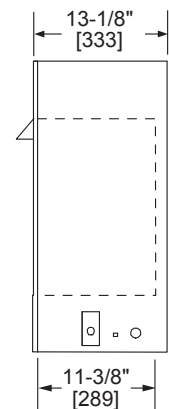

Symphony 32

Vent Free Fireplace System

MODEL	FRONT WIDTH		BACK WIDTH		HEIGHT		DEPTH		VIEWING AREA
	Actual	Framing	Actual	Framing	Actual	Framing	Actual	Framing	
VFC32C VFC32L	32	32-1/2	25-3/4	32-1/2	30	30-1/4	14-1/2	13-3/8	28-3/4 x 19-1/2

DETERMINE UNIT SIZE

See homeowner's manual for information on determining the proper size unit for the space required.

APPLIANCE LOCATION

MANTEL PROJECTIONS

MANTEL LEG PROJECTIONS

CLEARANCES TO COMBUSTIBLES