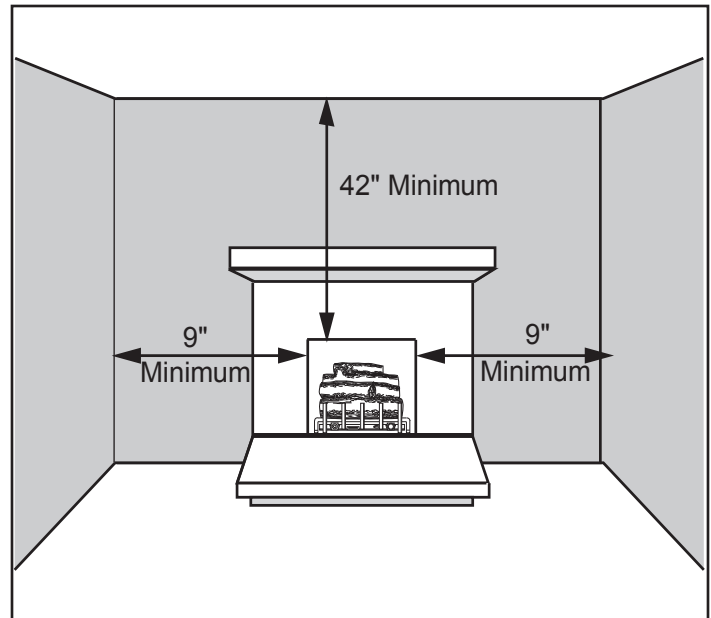

Symphony 32

Vent Free Fireplace System

MODEL	FRONT WIDTH		BACK WIDTH		HEIGHT		DEPTH		VIEWING AREA
	Actual	Framing	Actual	Framing	Actual	Framing	Actual	Framing	
VFC32C VFC32L	32	32-1/2	25-3/4	32-1/2	30	30-1/4	14-1/2	13-3/8	28-3/4 x 19-1/2

DETERMINE UNIT SIZE

See homeowner's manual for information on determining the proper size unit for the space required.

APPLIANCE LOCATION

MANTEL PROJECTIONS

MANTEL LEG PROJECTIONS

CLEARANCES TO COMBUSTIBLES

Back Wall Clearance — The appliance may be placed against a combustible back wall.

Floor Clearance — The fireplace may be installed directly on a combustible floor or a raised platform of an appropriate height. Do not place fireplace on carpeting, vinyl, tile or other soft floor coverings. It may, however, be placed on flat wood, plywood, particle board or other hard surfaces. Be sure fireplace rests on a solid continuous floor or platform with appropriate framing for support and so that no cold air can enter from under the firebox.