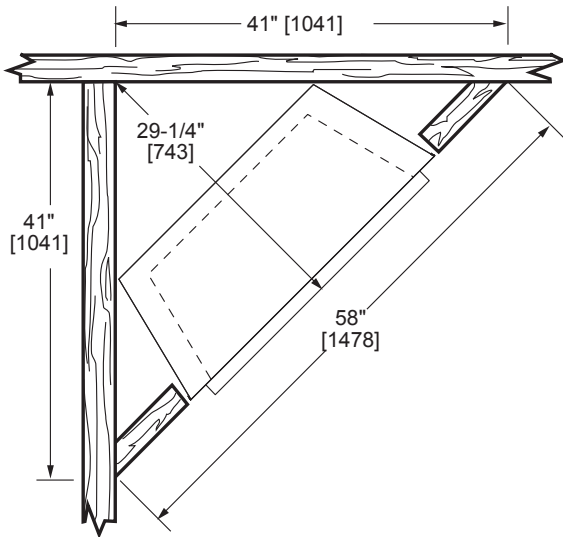

----- Manual continues below part list -----

Available Replacement Parts for Monessen Hearth VFC32CPI

[SRV32D0232](#)

SWITCH, ON/OFF+

LOVE AT FIRST LIGHT

Please consult the manufacturer's installation manual for all details and requirements before making a final design layout decision.

Symphony 32

Vent Free Fireplace System

MODEL	FRONT WIDTH		BACK WIDTH		HEIGHT		DEPTH		VIEWING AREA
	Actual	Framing	Actual	Framing	Actual	Framing	Actual	Framing	
VFC32C VFC32L	32	32-1/2	25-3/4	32-1/2	30	30-1/4	14-1/2	13-3/8	28-3/4 x 19-1/2