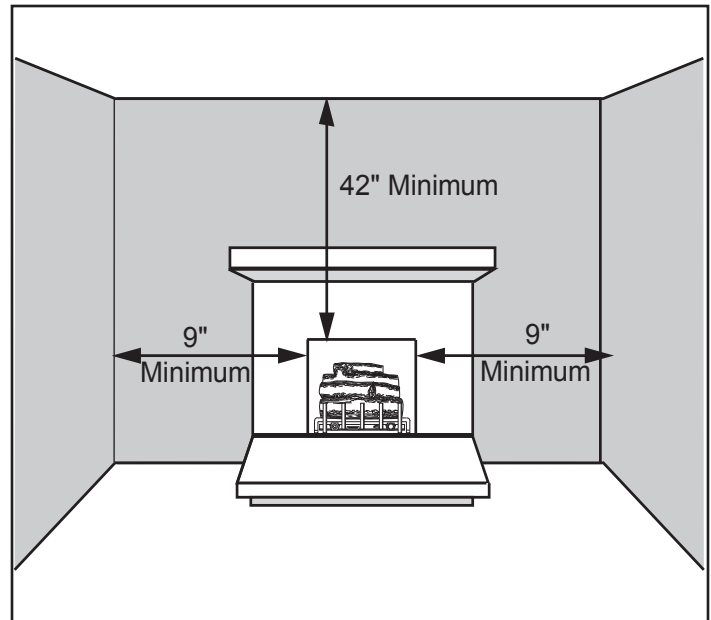

Symphony 32

Vent Free Fireplace System

MODEL	FRONT WIDTH		BACK WIDTH		HEIGHT		DEPTH		VIEWING AREA
	Actual	Framing	Actual	Framing	Actual	Framing	Actual	Framing	
VFC32C VFC32L	32	32-1/2	25-3/4	32-1/2	30	30-1/4	14-1/2	13-3/8	28-3/4 x 19-1/2

DETERMINE UNIT SIZE

See homeowner's manual for information on determining the proper size unit for the space required.

APPLIANCE LOCATION

MANTEL PROJECTIONS

MANTEL LEG PROJECTIONS

CLEARANCES TO COMBUSTIBLES

Back Wall Clearance — The appliance may be placed against a combustible back wall.

Floor Clearance — The fireplace may be installed directly on a combustible floor or a raised platform of an appropriate height. Do not place fireplace on carpeting, vinyl, tile or other soft floor coverings. It may, however, be placed on flat wood, plywood, particle board or other hard surfaces. Be sure fireplace rests on a solid continuous floor or platform with appropriate framing for support and so that no cold air can enter from under the firebox.