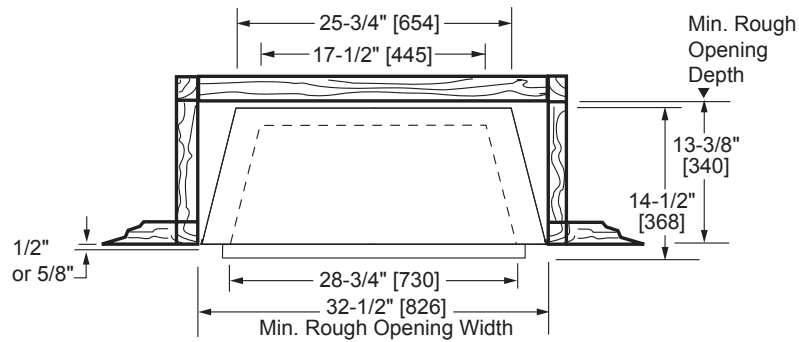

----- Manual continues below part list -----

Available Replacement Parts for Monessen Hearth VFC32CPI

[SRV32D0232](#)

SWITCH, ON/OFF+

LOVE AT FIRST LIGHT

Please consult the manufacturer's installation manual for all details and requirements before making a final design layout decision.

Symphony 32

Vent Free Fireplace System

MODEL	FRONT WIDTH		BACK WIDTH		HEIGHT		DEPTH		VIEWING AREA
	Actual	Framing	Actual	Framing	Actual	Framing	Actual	Framing	
VFC32C VFC32L	32	32-1/2	25-3/4	32-1/2	30	30-1/4	14-1/2	13-3/8	28-3/4 x 19-1/2