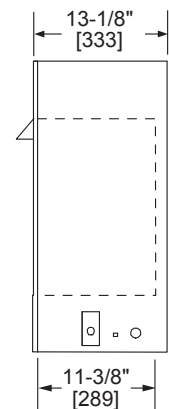

----- Manual continues below part list -----

Available Replacement Parts for Monessen Hearth VFC32CPI

[SRV32D0232](#)

SWITCH, ON/OFF+

LOVE AT FIRST LIGHT

Please consult the manufacturer's installation manual for all details and requirements before making a final design layout decision.

Symphony 32

Vent Free Fireplace System

MODEL	FRONT WIDTH		BACK WIDTH		HEIGHT		DEPTH		VIEWING AREA
	Actual	Framing	Actual	Framing	Actual	Framing	Actual	Framing	
VFC32C VFC32L	32	32-1/2	25-3/4	32-1/2	30	30-1/4	14-1/2	13-3/8	28-3/4 x 19-1/2

DETERMINE UNIT SIZE

See homeowner's manual for information on determining the proper size unit for the space required.

APPLIANCE LOCATION

MANTEL PROJECTIONS

MANTEL LEG PROJECTIONS

CLEARANCES TO COMBUSTIBLES