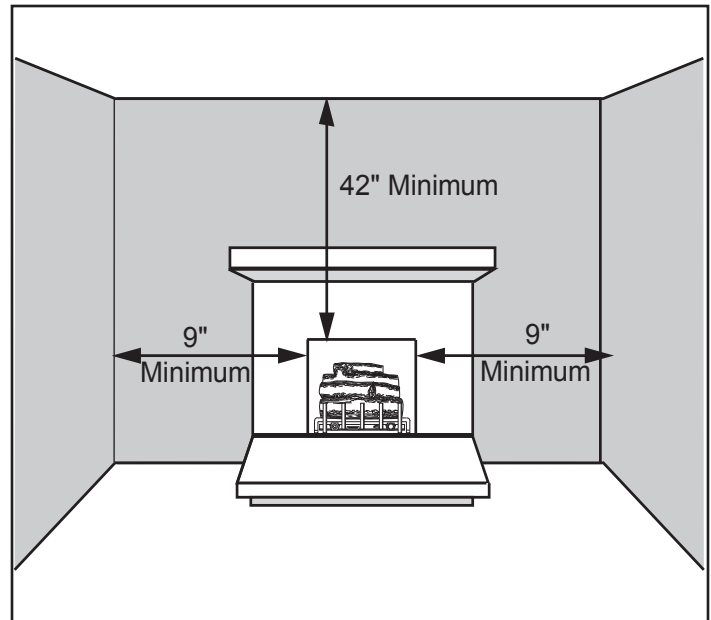

# Symphony 32

Vent Free Fireplace System

MODEL	FRONT WIDTH		BACK WIDTH		HEIGHT		DEPTH		VIEWING AREA
	Actual	Framing	Actual	Framing	Actual	Framing	Actual	Framing	
VFC32C VFC32L	32	32-1/2	25-3/4	32-1/2	30	30-1/4	14-1/2	13-3/8	28-3/4 x 19-1/2

**DETERMINE UNIT SIZE**

See homeowner's manual for information on determining the proper size unit for the space required.

**APPLIANCE LOCATION**

**MANTEL PROJECTIONS**

**MANTEL LEG PROJECTIONS**

**CLEARANCES TO COMBUSTIBLES**