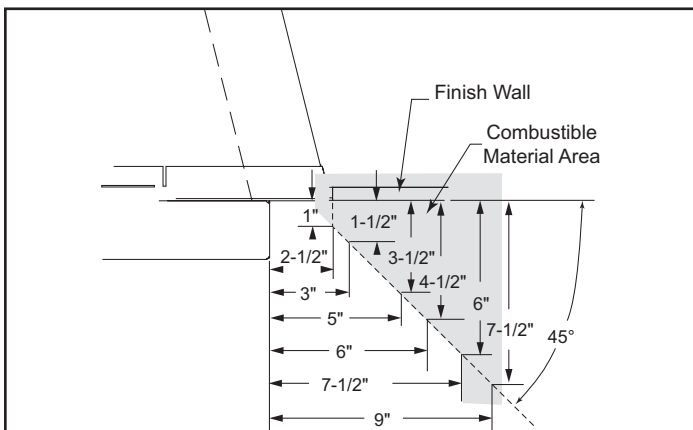

# Symphony 32

Vent Free Fireplace System

MODEL	FRONT WIDTH		BACK WIDTH		HEIGHT		DEPTH		VIEWING AREA
	Actual	Framing	Actual	Framing	Actual	Framing	Actual	Framing	
VFC32C VFC32L	32	32-1/2	25-3/4	32-1/2	30	30-1/4	14-1/2	13-3/8	28-3/4 x 19-1/2

**DETERMINE UNIT SIZE**

See homeowner's manual for information on determining the proper size unit for the space required.

**APPLIANCE LOCATION**

**MANTEL PROJECTIONS**

**MANTEL LEG PROJECTIONS**

**CLEARANCES TO COMBUSTIBLES**