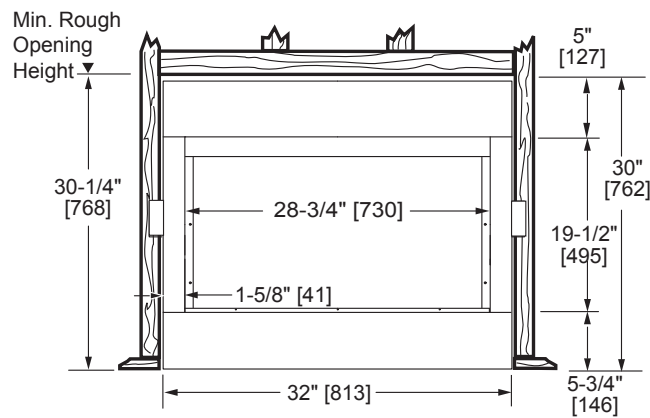

LOVE AT FIRST LIGHT

Please consult the manufacturer's installation manual for all details and requirements before making a final design layout decision.

Symphony 32

Vent Free Fireplace System

MODEL	FRONT WIDTH		BACK WIDTH		HEIGHT		DEPTH		VIEWING AREA
	Actual	Framing	Actual	Framing	Actual	Framing	Actual	Framing	
VFC32C VFC32L	32	32-1/2	25-3/4	32-1/2	30	30-1/4	14-1/2	13-3/8	28-3/4 x 19-1/2