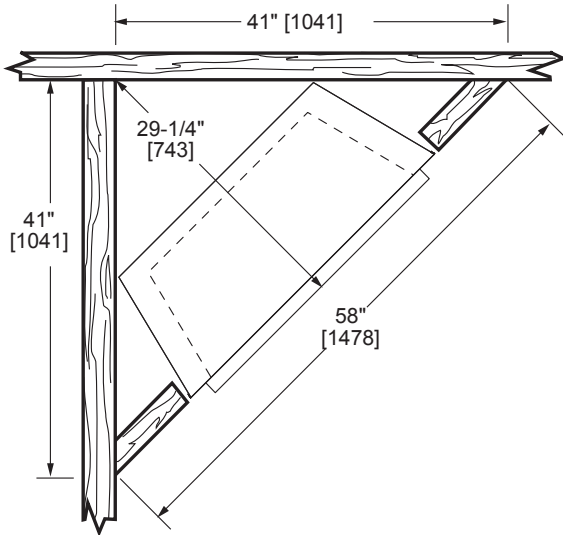

LOVE AT FIRST LIGHT

Please consult the manufacturer's installation manual for all details and requirements before making a final design layout decision.

Symphony 32

Vent Free Fireplace System

MODEL	FRONT WIDTH		BACK WIDTH		HEIGHT		DEPTH		VIEWING AREA
	Actual	Framing	Actual	Framing	Actual	Framing	Actual	Framing	
VFC32C VFC32L	32	32-1/2	25-3/4	32-1/2	30	30-1/4	14-1/2	13-3/8	28-3/4 x 19-1/2