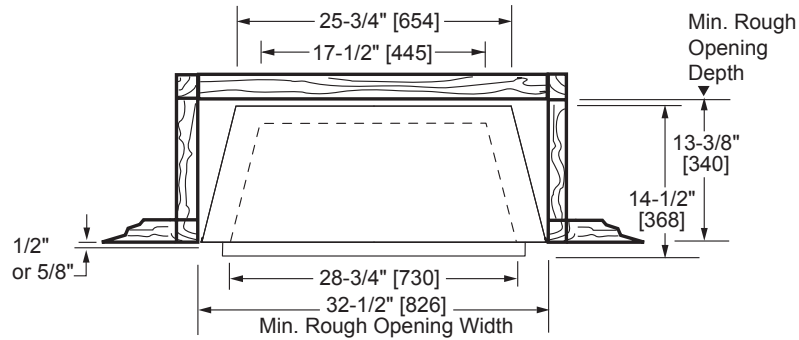

LOVE AT FIRST LIGHT

Please consult the manufacturer's installation manual for all details and requirements before making a final design layout decision.

Symphony 32

Vent Free Fireplace System

MODEL	FRONT WIDTH		BACK WIDTH		HEIGHT		DEPTH		VIEWING AREA
	Actual	Framing	Actual	Framing	Actual	Framing	Actual	Framing	
VFC32C VFC32L	32	32-1/2	25-3/4	32-1/2	30	30-1/4	14-1/2	13-3/8	28-3/4 x 19-1/2