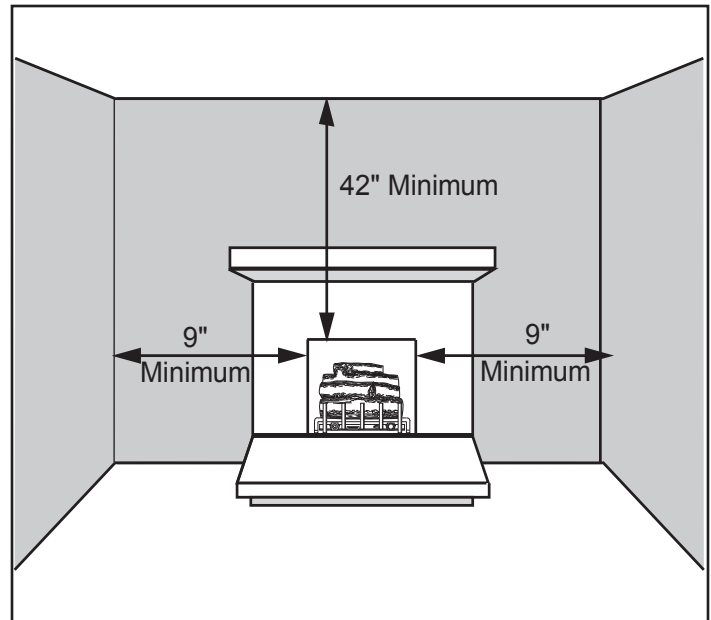

# Symphony 32

Vent Free Fireplace System

MODEL	FRONT WIDTH		BACK WIDTH		HEIGHT		DEPTH		VIEWING AREA
	Actual	Framing	Actual	Framing	Actual	Framing	Actual	Framing	
VFC32C VFC32L	32	32-1/2	25-3/4	32-1/2	30	30-1/4	14-1/2	13-3/8	28-3/4 x 19-1/2

**DETERMINE UNIT SIZE**

See homeowner's manual for information on determining the proper size unit for the space required.

**APPLIANCE LOCATION**

**MANTEL PROJECTIONS**

**MANTEL LEG PROJECTIONS**

**CLEARANCES TO COMBUSTIBLES**

**Back Wall Clearance** — The appliance may be placed against a combustible back wall.

**Floor Clearance** — The fireplace may be installed directly on a combustible floor or a raised platform of an appropriate height. Do not place fireplace on carpeting, vinyl, tile or other soft floor coverings. It may, however, be placed on flat wood, plywood, particle board or other hard surfaces. Be sure fireplace rests on a solid continuous floor or platform with appropriate framing for support and so that no cold air can enter from under the firebox.