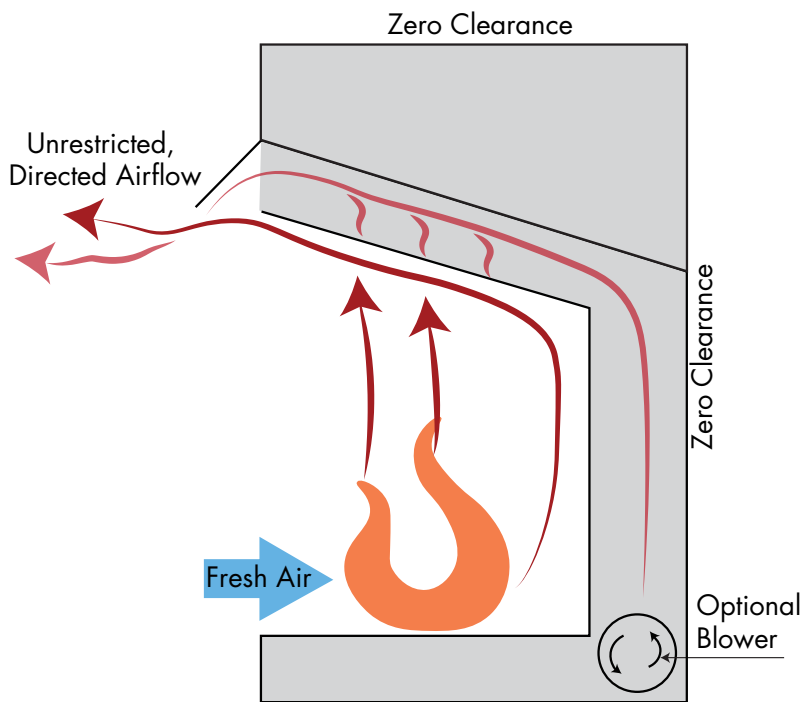

THE MONESSEN ADVANTAGE

- Monessen's unrestricted airflow pushes more warmth into your space and lowers your fuel bill.