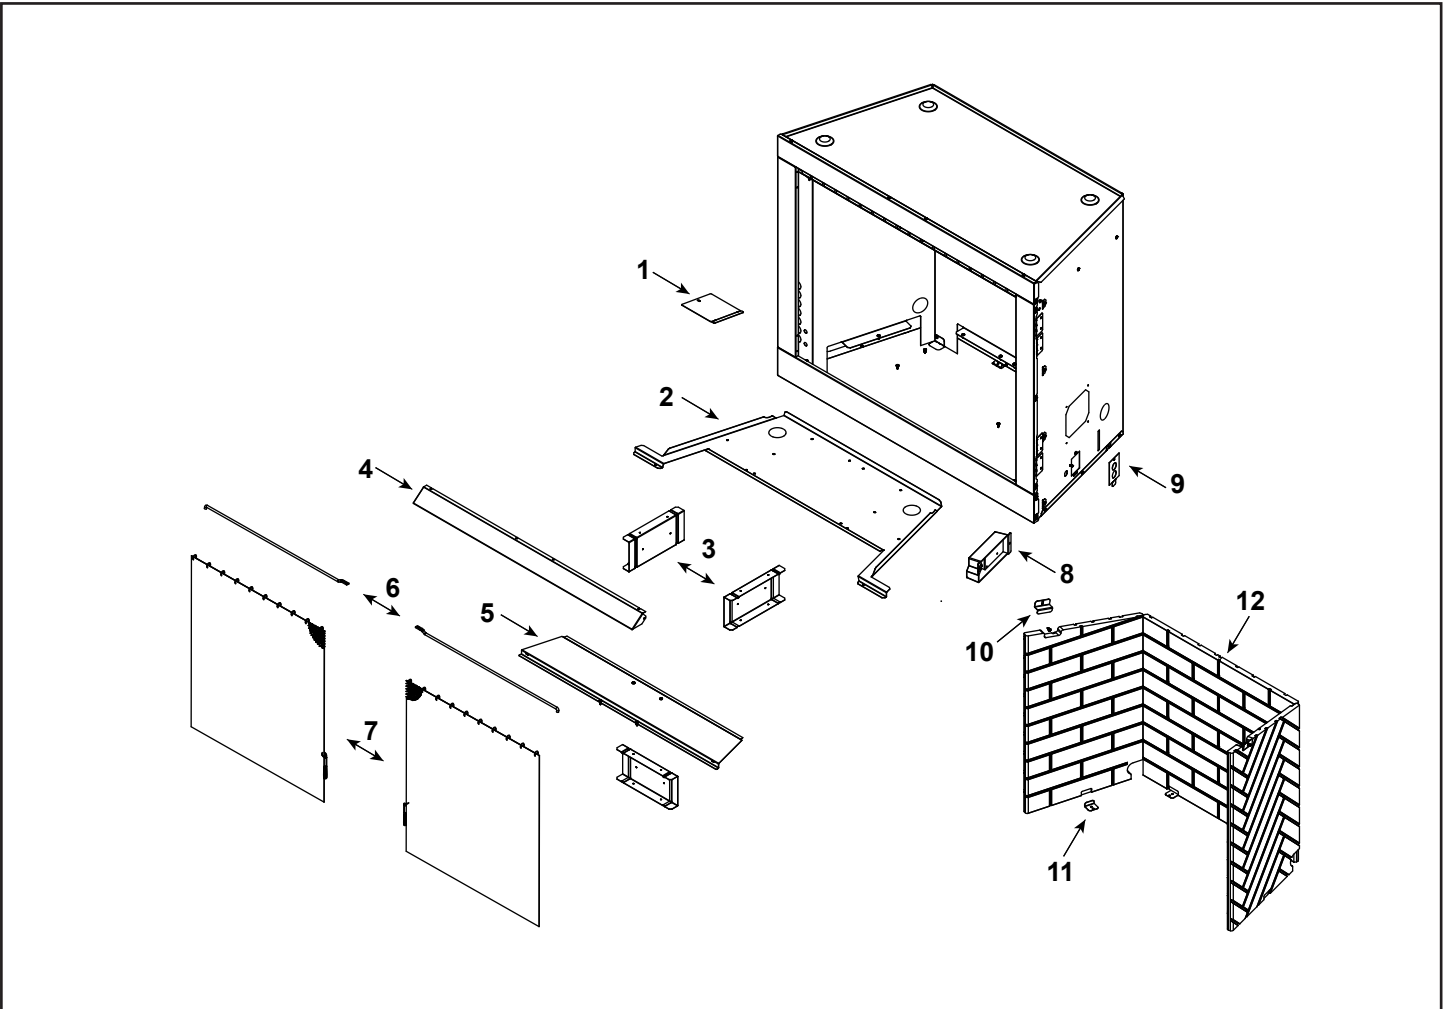

IMPORTANT: THIS IS DATED INFORMATION. Parts must be ordered from a dealer or distributor. **Hearth and Home Technologies does not sell directly to consumers.** Provide model number and serial number when requesting service parts from your dealer or distributor.

Stocked at Depot

ITEM	DESCRIPTION	COMMENTS	PART NUMBER	
1	Light Cover		SRV4137-144	
2	Firebox Bottom		SRV4136-129	
3	Firebox Support	Qty 3 req	SRV4137-131	
4	Hood		SRV4136-109	
5	Access Cover		SRV4136-130	
6	Screen Rod	Qty 2 req	SRV4136-302	Y
7	Firesecreen Assembly	Qty 2 req	SRV4136-300	Y
8	Junction Box (Plastic)		SRV4021-013	Y
9	Junction Box Cover Plate		SRV4137-115	
10	Refractory Bracket, Upper	Qty 2 req	SRV4137-147	
11	Refractory Bracket, Lower	Qty 4 req	SRV4137-116	
12	Refractory Assembly, Double Sided	Brown	SRV4136-020	
		Gray	SRV4136-021