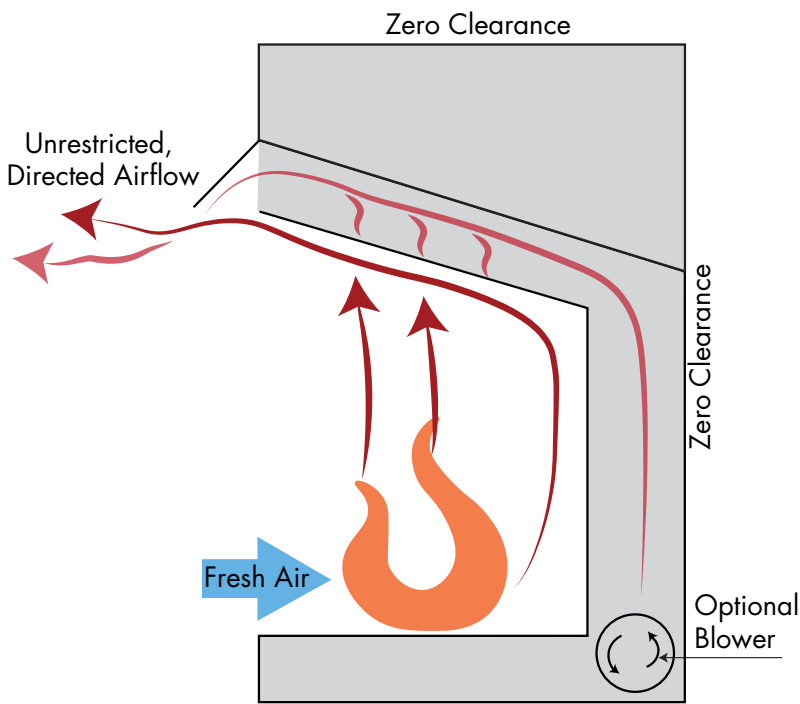

THE MONESSEN ADVANTAGE

- Monessen's unrestricted airflow pushes more warmth into your space and lowers your fuel bill.