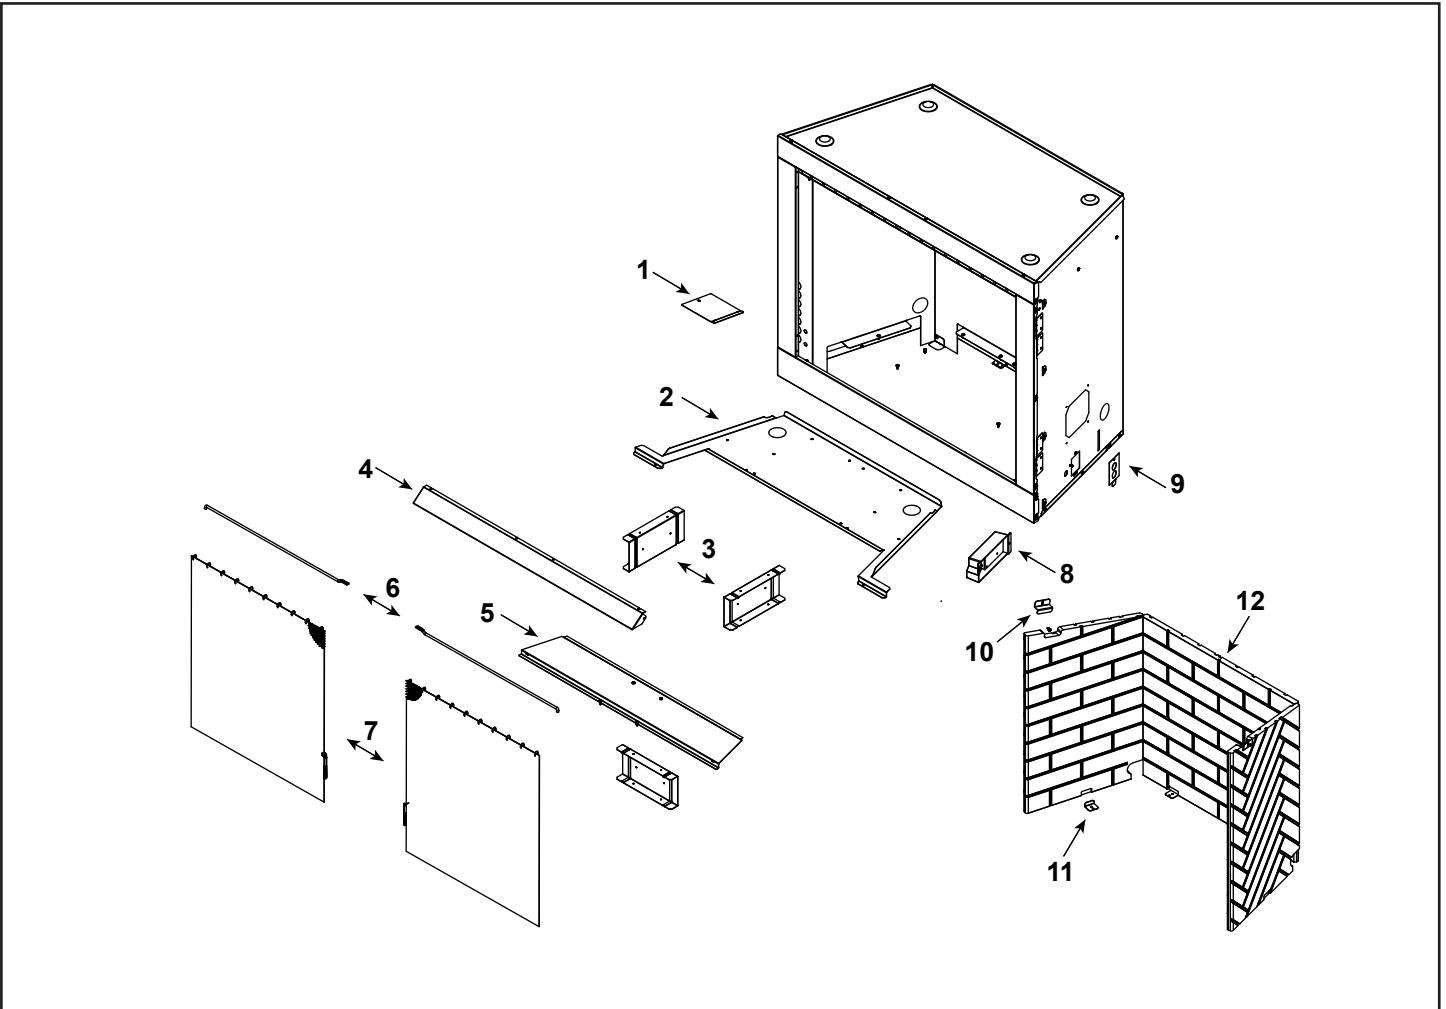

IMPORTANT: THIS IS DATED INFORMATION. Parts must be ordered from a dealer or distributor. **Hearth and Home Technologies does not sell directly to consumers.** Provide model number and serial number when requesting service parts from your dealer or distributor.

Stocked at Depot

ITEM	DESCRIPTION	COMMENTS	PART NUMBER	
1	Light Cover		SRV4137-144	
2	Firebox Bottom		SRV4137-129	
3	Firebox Support	Qty 3 req	SRV4137-131	
4	Hood		SRV4137-109	
5	Access Cover		SRV4137-130	
6	Screen Rod	Qty 2 req	SRV4137-302	Y
7	Firesecreen Assembly	Qty 2 req	SRV4137-300	Y
8	Junction Box (Plastic)		SRV4021-013	Y
9	Junction Box Cover Plate		SRV4137-115	
10	Refractory Bracket, Upper	Qty 2 req	SRV4137-147	
11	Refractory Bracket, Lower	Qty 4 req	SRV4137-116	
12	Refractory Assembly, Double Sided	Brown	SRV4137-020	
		Gray	SRV4137-021