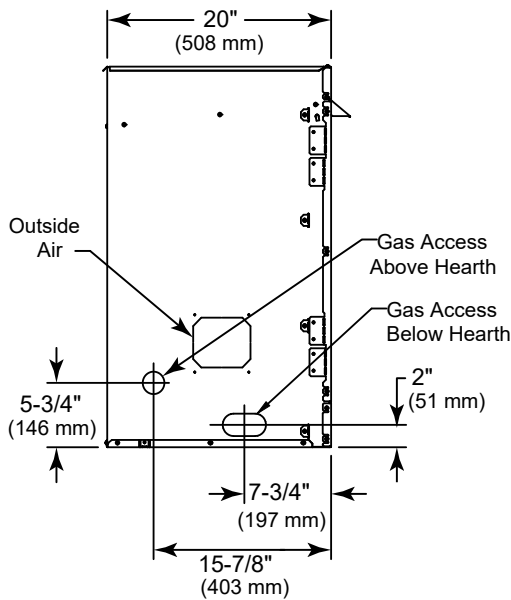

MODEL	FRONT WIDTH		BACK WIDTH		HEIGHT		DEPTH		VIEWING AREA
	Actual	Framing	Actual	Framing	Actual	Framing	Actual	Framing	
ACUF36	42"	42-1/2"	31-1/4"	42-1/2"	34"	34-1/4"	20"	19-3/4"	36" x 27"

FRONT VIEW

TOP VIEW

LEFT SIDE VIEW

RIGHT SIDE VIEW

FRAMING DIMENSIONS

Note: Add 1/2" to width (A) and 1/4" to height (B) dimensions when using optional trim kit to finish the installation of a custom cabinet, mantle, or other built-in enclosure.

A	B	C	D	E	F
42-1/2" (1080mm)	34-1/4" (870mm)	19-3/4" (502mm)	50" (1270mm)	70-3/4" (1798mm)	36" (915mm)

CLEARANCES TO COMBUSTIBLES

0" to back
0" to side
Drywall
42" to ceiling (1067 mm)
0"
Combustible flooring may be installed next to the front of the appliance. (No carpet or vinyl within 14")
0"
36" (914 mm)
0"
Drywall
6" (152 mm) min
Perpendicular Wall
9" (229 mm) min. (from firebox opening)

MINIMUM HEARTH DIMENSIONS

24-3/8"
25-1/2"
22-5/8"
32-7/8"
15"

MANTEL LEG CLEARANCES

Unit
6"
Gray area is combustible material
9"
White area is non-combustible material only
Minimum Side Wall
9"

PRODUCT LISTING CODES