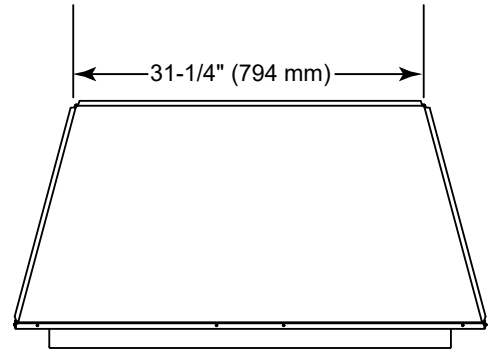

MODEL	FRONT WIDTH		BACK WIDTH		HEIGHT		DEPTH		VIEWING AREA
	Actual	Framing	Actual	Framing	Actual	Framing	Actual	Framing	
ACUF36	42"	42-1/2"	31-1/4"	42-1/2"	34"	34-1/4"	20"	19-3/4"	36" x 27"

FRONT VIEW

TOP VIEW

LEFT SIDE VIEW

RIGHT SIDE VIEW

FRAMING DIMENSIONS

Note: Add 1/2" to width (A) and 1/4" to height (B) dimensions when using optional trim kit to finish the installation of a custom cabinet, mantle, or other built-in enclosure.