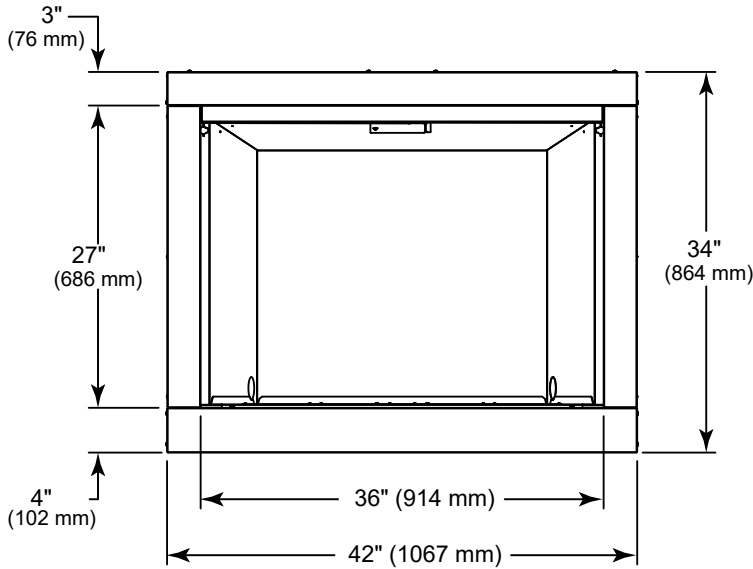

MODEL	FRONT WIDTH		BACK WIDTH		HEIGHT		DEPTH		VIEWING AREA
	Actual	Framing	Actual	Framing	Actual	Framing	Actual	Framing	
ACUF36	42"	42-1/2"	31-1/4"	42-1/2"	34"	34-1/4"	20"	19-3/4"	36" x 27"

FRONT VIEW

TOP VIEW

LEFT SIDE VIEW

RIGHT SIDE VIEW

FRAMING DIMENSIONS

Note: Add 1/2" to width (A) and 1/4" to height (B) dimensions when using optional trim kit to finish the installation of a custom cabinet, mantle, or other built-in enclosure.

MINIMUM HEARTH DIMENSIONS

24-3/8"
25-1/2"
22-5/8"
32-7/8"
15"

MANTEL LEG CLEARANCES

Unit
6"
Gray area is combustible material
9"
White area is non-combustible material only
Minimum Side Wall
9"

PRODUCT LISTING CODES