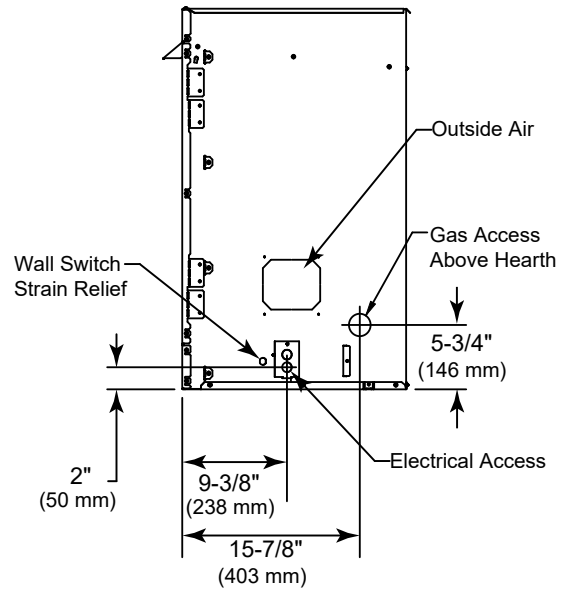

MODEL	FRONT WIDTH		BACK WIDTH		HEIGHT		DEPTH		VIEWING AREA
	Actual	Framing	Actual	Framing	Actual	Framing	Actual	Framing	
ACUF36	42"	42-1/2"	31-1/4"	42-1/2"	34"	34-1/4"	20"	19-3/4"	36" x 27"

FRONT VIEW

TOP VIEW

LEFT SIDE VIEW

RIGHT SIDE VIEW

FRAMING DIMENSIONS

Note: Add 1/2" to width (A) and 1/4" to height (B) dimensions when using optional trim kit to finish the installation of a custom cabinet, mantle, or other built-in enclosure.