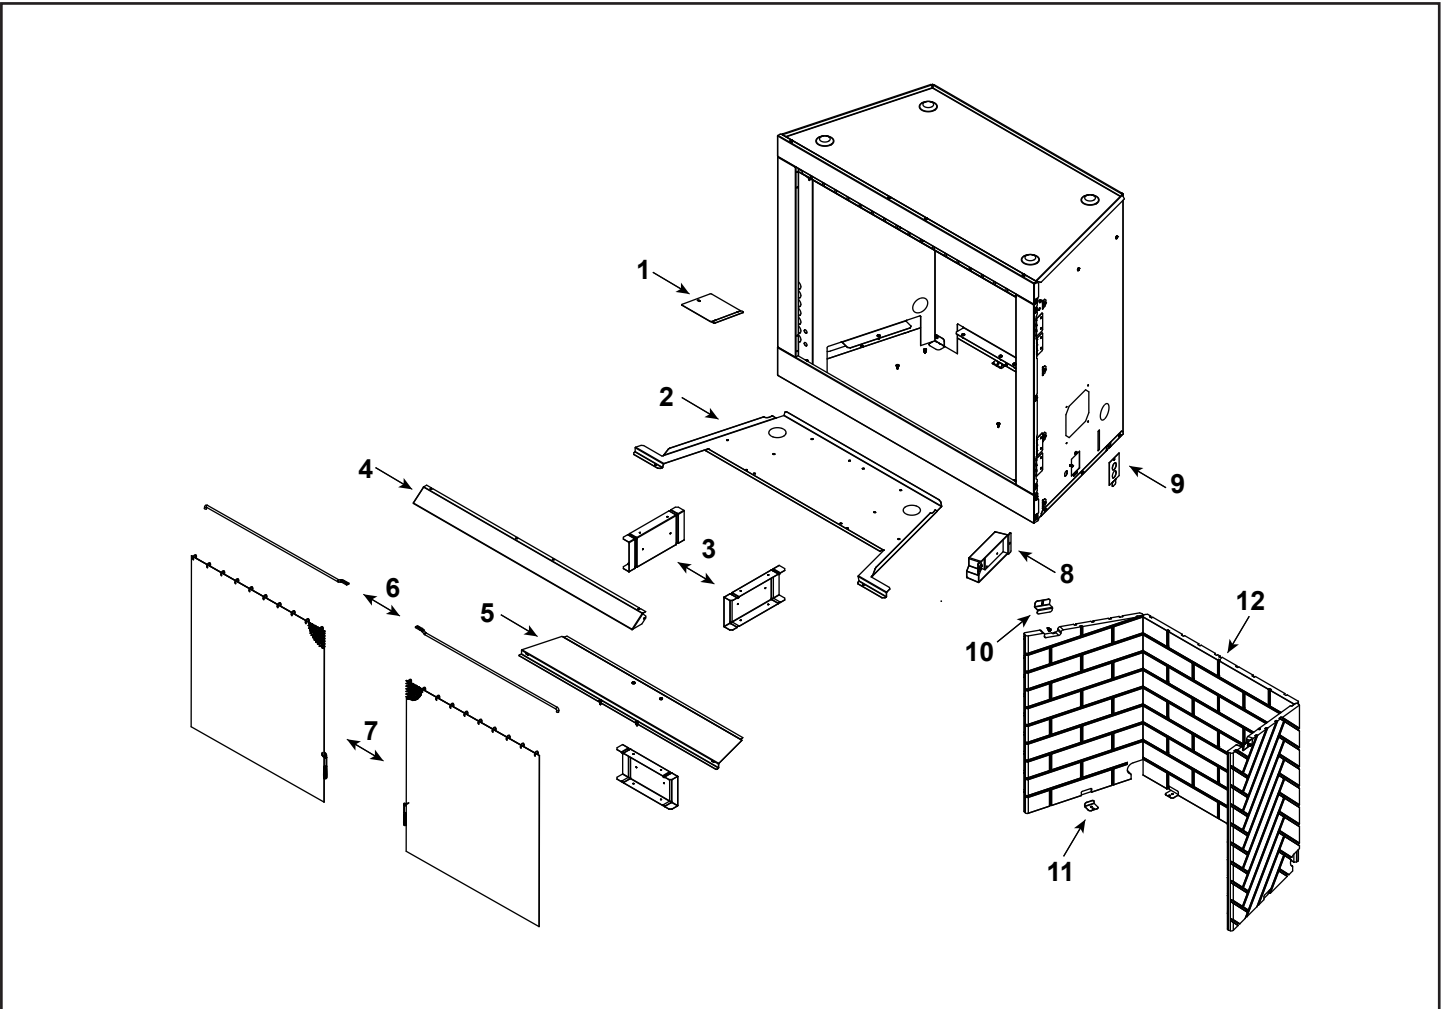

IMPORTANT: THIS IS DATED INFORMATION. Parts must be ordered from a dealer or distributor. **Hearth and Home Technologies does not sell directly to consumers.** Provide model number and serial number when requesting service parts from your dealer or distributor.

Stocked at Depot

ITEM	DESCRIPTION	COMMENTS	PART NUMBER	
1	Light Cover		SRV4137-144	
2	Firebox Bottom		SRV4138-129	
3	Firebox Support	Qty 3 req	SRV4137-131	
4	Hood		SRV4138-109	
5	Access Cover		SRV4138-130	
6	Screen Rod	Qty 2 req	SRV4138-302	Y
7	Firesecreen Assembly	Qty 2 req	SRV4138-300	Y
8	Junction Box (Plastic)		SRV4021-013	Y
9	Junction Box Cover Plate		SRV4137-115	
10	Refractory Bracket, Upper	Qty 2 req	SRV4137-147	
11	Refractory Bracket, Lower	Qty 4 req	SRV4137-116	
12	Refractory Assembly, Double Sided	Brown	SRV4138-020	
		Gray	SRV4138-021