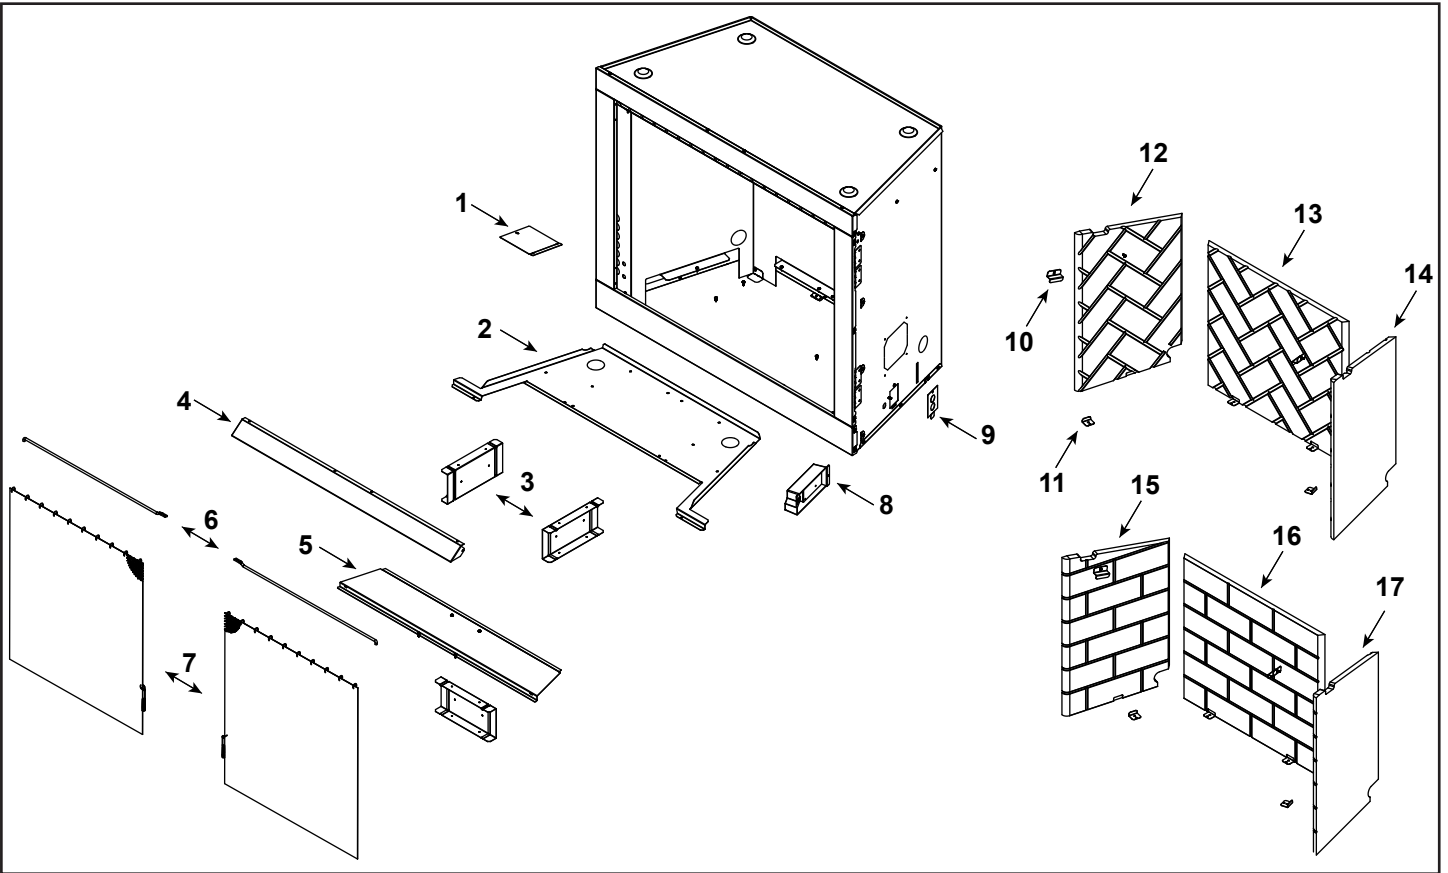

IMPORTANT: THIS IS DATED INFORMATION. Parts must be ordered from a dealer or distributor. **Hearth and Home Technologies does not sell directly to consumers.** Provide model number and serial number when requesting service parts from your dealer or distributor.

Stocked at Depot

ITEM	DESCRIPTION	COMMENTS	PART NUMBER	
1	Light Cover		SRV4137-144	
2	Firebox Bottom		SRV4136-129	
3	Firebox Support	Qty 3 req	SRV4137-131	
4	Hood		SRV4136-109	
5	Access Cover		SRV4136-130	
6	Screen Rod	Qty 2 req	SRV4136-302	Y
7	Firesecreen Assembly	Qty 2 req	SRV4136-300	Y
8	Junction Box (Plastic)		SRV4021-013	Y
9	Junction Box Cover Plate		SRV4137-115	
10	Refractory Bracket, Upper	Qty 2 req	SRV4137-147	
11	Refractory Bracket, Lower	Qty 4 req	SRV4137-116	
12	Left Concrete Panel	Herringbone	SRV4137-266	
13	Back Concrete Panel	Herringbone	SRV4136-265	
14	Right Concrete Panel	Herringbone	SRV4137-267	
15	Left Concrete Panel	Traditional	SRV4137-260	
16	Back Concrete Panel	Traditional	SRV4136-259	
17	Right Concrete Panel	Traditional	SRV4137-261