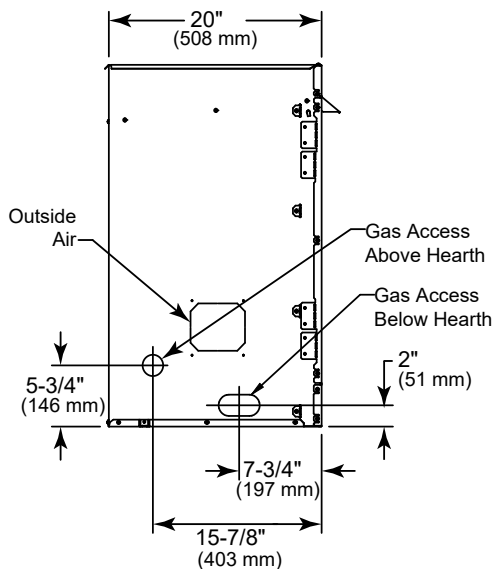

MODEL	FRONT WIDTH		BACK WIDTH		HEIGHT		DEPTH		VIEWING AREA
	Actual	Framing	Actual	Framing	Actual	Framing	Actual	Framing	
BUF32	38"	38-1/2"	27-1/4"	38-1/2"	34"	34-1/4"	20"	19-3/4"	32" x 27"

FRONT VIEW

TOP VIEW

LEFT SIDE VIEW

RIGHT SIDE VIEW

FRAMING DIMENSIONS

Note: Add 1/2" to width (A) and 1/4" to height (B) dimensions when using optional trim kit to finish the installation of a custom cabinet, mantle, or other built-in enclosure.

A	B	C	D	E	F
38-1/2" (978mm)	34-1/4" (870mm)	19-3/4" (502mm)	47-1/4" (1201mm)	66-3/4" (1696mm)	33-1/2" (851mm)

CLEARANCES TO COMBUSTIBLES

0" to back
0" to side
Drywall
42" to ceiling (1067 mm)
0"
Combustible flooring may be installed next to the front of the appliance. (No carpet or vinyl within 14")
0"
36" (914 mm)
0"
Drywall
6" (152 mm) min
Perpendicular Wall
9" (229 mm) min. (from firebox opening)