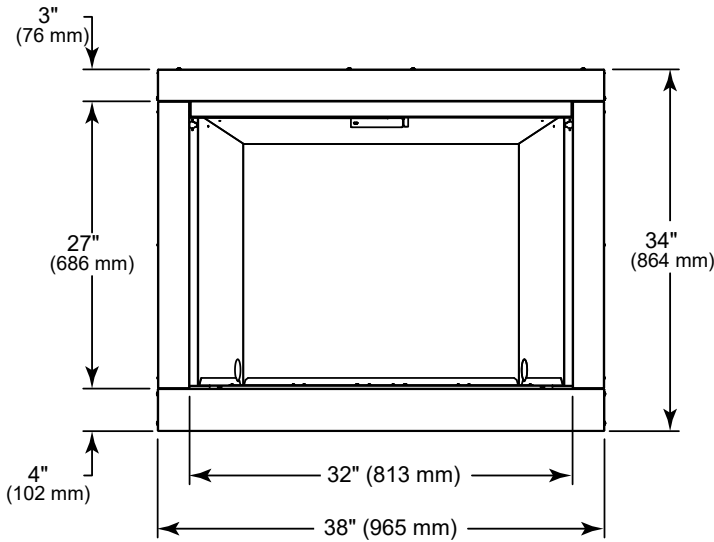

MODEL	FRONT WIDTH		BACK WIDTH		HEIGHT		DEPTH		VIEWING AREA
	Actual	Framing	Actual	Framing	Actual	Framing	Actual	Framing	
BUF32	38"	38-1/2"	27-1/4"	38-1/2"	34"	34-1/4"	20"	19-3/4"	32" x 27"

FRONT VIEW

TOP VIEW

LEFT SIDE VIEW

RIGHT SIDE VIEW

FRAMING DIMENSIONS

Note: Add 1/2" to width (A) and 1/4" to height (B) dimensions when using optional trim kit to finish the installation of a custom cabinet, mantle, or other built-in enclosure.