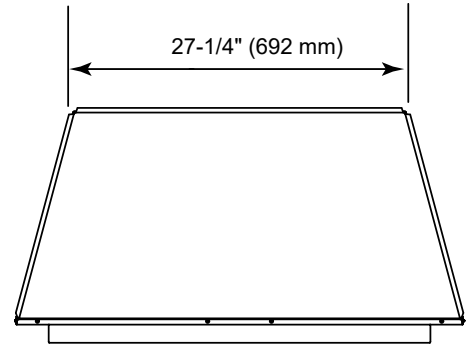

MODEL	FRONT WIDTH		BACK WIDTH		HEIGHT		DEPTH		VIEWING AREA
	Actual	Framing	Actual	Framing	Actual	Framing	Actual	Framing	
BUF32	38"	38-1/2"	27-1/4"	38-1/2"	34"	34-1/4"	20"	19-3/4"	32" x 27"

FRONT VIEW

TOP VIEW

LEFT SIDE VIEW

RIGHT SIDE VIEW

FRAMING DIMENSIONS

Note: Add 1/2" to width (A) and 1/4" to height (B) dimensions when using optional trim kit to finish the installation of a custom cabinet, mantle, or other built-in enclosure.