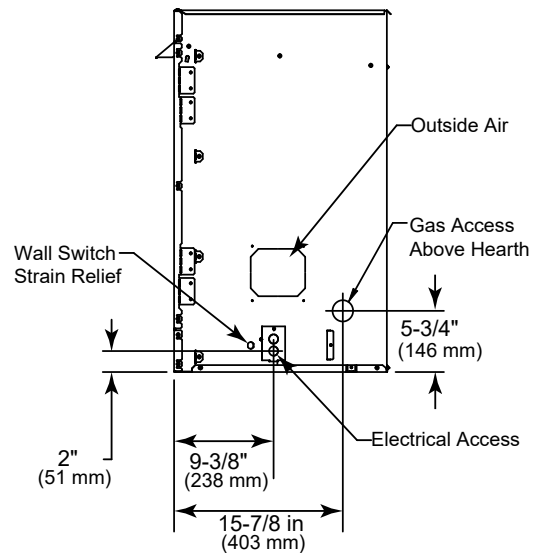

MODEL	FRONT WIDTH		BACK WIDTH		HEIGHT		DEPTH		VIEWING AREA
	Actual	Framing	Actual	Framing	Actual	Framing	Actual	Framing	
BUF32	38"	38-1/2"	27-1/4"	38-1/2"	34"	34-1/4"	20"	19-3/4"	32" x 27"

FRONT VIEW

TOP VIEW

LEFT SIDE VIEW

RIGHT SIDE VIEW

FRAMING DIMENSIONS

Note: Add 1/2" to width (A) and 1/4" to height (B) dimensions when using optional trim kit to finish the installation of a custom cabinet, mantle, or other built-in enclosure.

A	B	C	D	E	F
38-1/2" (978mm)	34-1/4" (870mm)	19-3/4" (502mm)	47-1/4" (1201mm)	66-3/4" (1696mm)	33-1/2" (851mm)

CLEARANCES TO COMBUSTIBLES

0" to back
0" to side
Drywall
42" to ceiling (1067 mm)
0"
Combustible flooring may be installed next to the front of the appliance. (No carpet or vinyl within 14")
0"
36" (914 mm)
0"
Drywall
6" (152 mm) min
Perpendicular Wall
9" (229 mm) min. (from firebox opening)