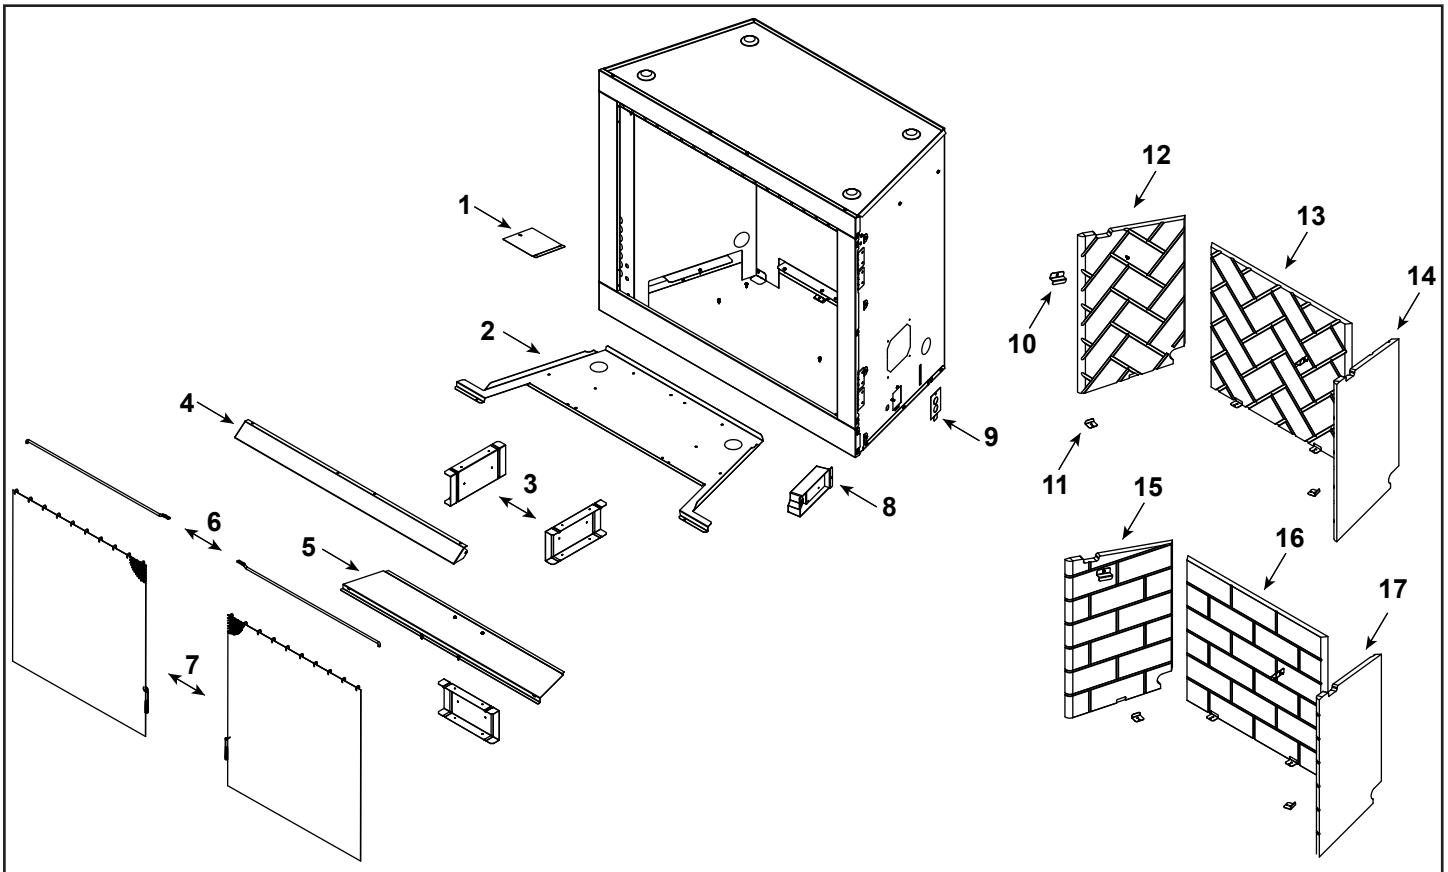

IMPORTANT: THIS IS DATED INFORMATION. Parts must be ordered from a dealer or distributor. **Hearth and Home Technologies does not sell directly to consumers.** Provide model number and serial number when requesting service parts from your dealer or distributor.

Stocked at Depot

ITEM	DESCRIPTION	COMMENTS	PART NUMBER	
1	Light Cover		SRV4137-144	
2	Firebox Bottom		SRV4136-129	
3	Firebox Support	Qty 3 req	SRV4137-131	
4	Hood		SRV4136-109	
5	Access Cover		SRV4136-130	
6	Screen Rod	Qty 2 req	SRV4136-302	Y
7	Firesecreen Assembly	Qty 2 req	SRV4136-300	Y
8	Junction Box (Plastic)		SRV4021-013	Y
9	Junction Box Cover Plate		SRV4137-115	
10	Refractory Bracket, Upper	Qty 2 req	SRV4137-147	
11	Refractory Bracket, Lower	Qty 4 req	SRV4137-116	
12	Left Concrete Panel	Herringbone	SRV4137-266	
13	Back Concrete Panel	Herringbone	SRV4136-265	
14	Right Concrete Panel	Herringbone	SRV4137-267	
15	Left Concrete Panel	Traditional	SRV4137-260	
16	Back Concrete Panel	Traditional	SRV4136-259	
17	Right Concrete Panel	Traditional	SRV4137-261