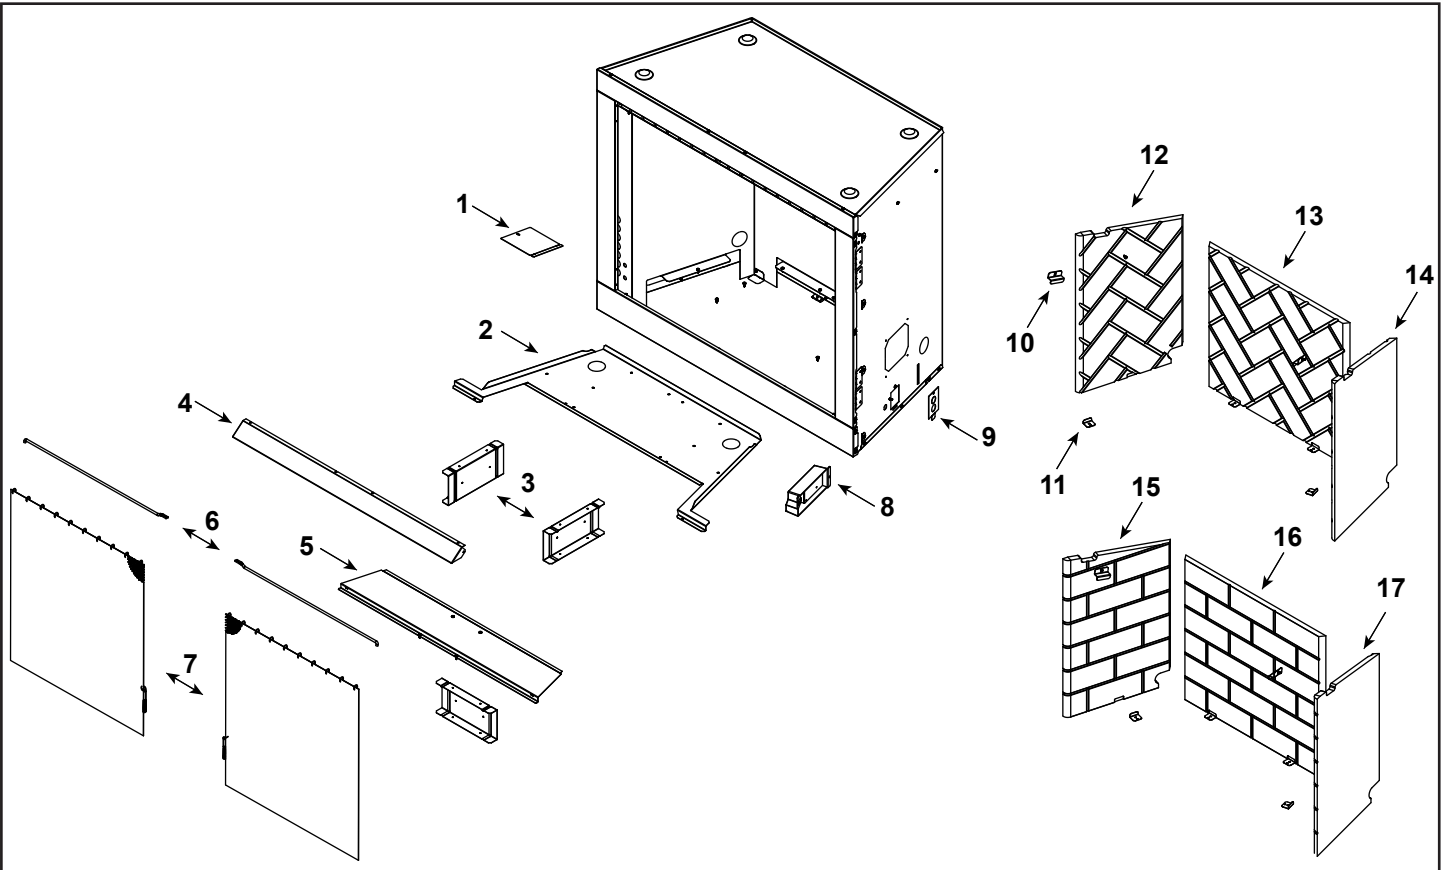

IMPORTANT: THIS IS DATED INFORMATION. Parts must be ordered from a dealer or distributor. **Hearth and Home Technologies does not sell directly to consumers.** Provide model number and serial number when requesting service parts from your dealer or distributor.

Stocked at Depot

ITEM	DESCRIPTION	COMMENTS	PART NUMBER	
1	Light Cover		SRV4137-144	
2	Firebox Bottom		SRV4137-129	
3	Firebox Support	Qty 3 req	SRV4137-131	
4	Hood		SRV4137-109	
5	Access Cover		SRV4137-130	
6	Screen Rod	Qty 2 req	SRV4137-302	Y
7	Firesecreen Assembly	Qty 2 req	SRV4137-300	Y
8	Junction Box (Plastic)		SRV4021-013	Y
9	Junction Box Cover Plate		SRV4137-115	
10	Refractory Bracket, Upper	Qty 2 req	SRV4137-147	
11	Refractory Bracket, Lower	Qty 4 req	SRV4137-116	
12	Left Concrete Panel	Herringbone	SRV4137-266	
13	Back Concrete Panel	Herringbone	SRV4137-265	
14	Right Concrete Panel	Herringbone	SRV4137-267	
15	Left Concrete Panel	Traditional	SRV4137-260	
16	Back Concrete Panel	Traditional	SRV4137-259	
17	Right Concrete Panel	Traditional	SRV4137-261